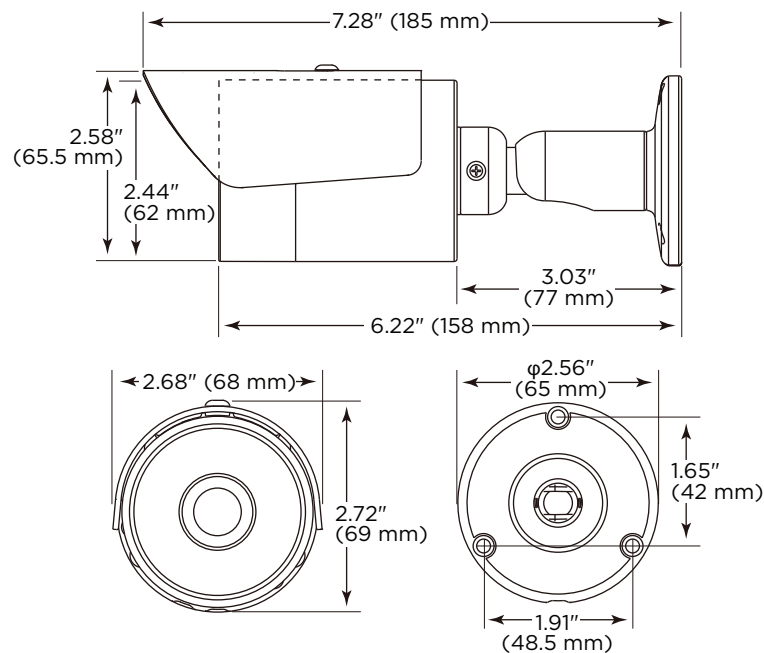

CAMERA DOCUMENTATION

pkdge.co/cameras

CK-CAM-BU32 BULLET CAMERA

BULLET CAMERA	DESCRIPTION
Mount	Indoor/outdoor bullet, ceiling/eaves, wall
Dimensions	2.68 × 2.72 × 7.28" (68 × 69 × 185 mm)
Weight	15.87 oz (450 g)
Power consumption	12VDC, 7.5W; PoE, 8.5W
Illumination	IR LEDs, range 100 ft (30 m)
Glass	Heat resistant
Weather resistant	IP66, waterproof Adjustable sun/rain shield
Vandal resistant	IK10 (protects against impact of 5 kg at 40 cm)
IR reflection reduction	Yes
SD Card	Yes

CK-CAM-TU652 TURRET CAMERA

<u>TURRET CAMERA</u>	<u>DESCRIPTION</u>
Mount	Indoor/Outdoor fixed turret, ceiling/eave, wall
Dimensions	4.53 × 3.58" (115 × 91 mm)
Weight	15.87 oz (450 g)
Power consumption	12VDC, 5.8W; PoE, 7W
Illumination	IR LEDs, range 100 feet (30 m)
Image improvement	Separate lens and IR window
Weather resistant	IP66, waterproof
Vandal resistant	IK7 (protects against impact of 500 g at 40 cm)
IR reflection reduction	Yes; separate lens and IR window for improved image
SD Card	No

CK-CAM-DO632 OUTDOOR DOME CAMERA

<u>OUTDOOR DOME CAMERA</u>	<u>DESCRIPTION</u>
Mount	Outdoor dome, ceiling/eaves
Dimensions	4.33 × 3.50" (110 × 89 mm)
Weight	17.64 oz (500 g)
Power consumption	12VDC, 4.8W; PoE, 6W
Illumination	IR LEDs, 60 degree spread, range 100 feet (30 m)
Weather resistant	IP66, waterproof
Vandal resistant	IK10 (protects against impact of 5 kg at 40 cm)
SD Card	Yes

CK-CAM-IN302 INDOOR DOME CAMERA

<u>INDOOR DOME CAMERA</u>	<u>DESCRIPTION</u>
Mount	Indoor dome, ceiling
Dimensions	4.33 × 3.50" (110 × 89 mm)
Weight	12.70 oz (360 g)
Power consumption	12VDC, 4.8W; PoE, 6W
Illumination	IR LEDs, 60 degree spread, range 100 feet (30 m)
SD Card	Yes