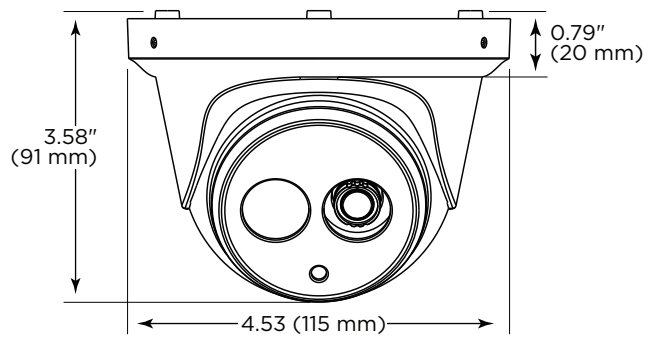

CAMERA DOCUMENTATION

pkdge.co/cameras

CK-CAM-BU32 BULLET CAMERA

BULLET CAMERA	DESCRIPTION
Mount	Indoor/outdoor bullet, ceiling/eaves, wall
Dimensions	2.68 × 2.72 × 7.28" (68 × 69 × 185 mm)
Weight	15.87 oz (450 g)
Power consumption	12VDC, 7.5W; PoE, 8.5W
Illumination	IR LEDs, range 100 ft (30 m)
Glass	Heat resistant
Weather resistant	IP66, waterproof Adjustable sun/rain shield
Vandal resistant	IK10 (protects against impact of 5 kg at 40 cm)
IR reflection reduction	Yes
SD Card	Yes

CK-CAM-TU652 TURRET CAMERA

<u>TURRET CAMERA</u>	<u>DESCRIPTION</u>
Mount	Indoor/Outdoor fixed turret, ceiling/eave, wall
Dimensions	4.53 × 3.58" (115 × 91 mm)
Weight	15.87 oz (450 g)
Power consumption	12VDC, 5.8W; PoE, 7W
Illumination	IR LEDs, range 100 feet (30 m)
Image improvement	Separate lens and IR window
Weather resistant	IP66, waterproof
Vandal resistant	IK7 (protects against impact of 500 g at 40 cm)
IR reflection reduction	Yes; separate lens and IR window for improved image
SD Card	No

CK-CAM-DO632 OUTDOOR DOME CAMERA

<u>OUTDOOR DOME CAMERA</u>	<u>DESCRIPTION</u>
Mount	Outdoor dome, ceiling/eaves
Dimensions	4.33 × 3.50" (110 × 89 mm)
Weight	17.64 oz (500 g)
Power consumption	12VDC, 4.8W; PoE, 6W
Illumination	IR LEDs, 60 degree spread, range 100 feet (30 m)
Weather resistant	IP66, waterproof
Vandal resistant	IK10 (protects against impact of 5 kg at 40 cm)
SD Card	Yes