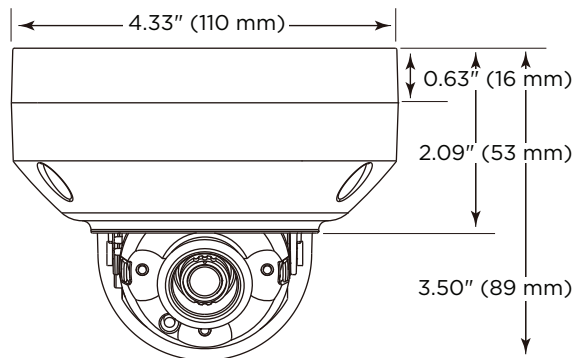

CAMERA DOCUMENTATION

pkdge.co/cameras

CK-CAM-BU32 BULLET CAMERA

BULLET CAMERA	DESCRIPTION
Mount	Indoor/outdoor bullet, ceiling/eaves, wall
Dimensions	2.68 × 2.72 × 7.28" (68 × 69 × 185 mm)
Weight	15.87 oz (450 g)
Power consumption	12VDC, 7.5W; PoE, 8.5W
Illumination	IR LEDs, range 100 ft (30 m)
Glass	Heat resistant
Weather resistant	IP66, waterproof Adjustable sun/rain shield
Vandal resistant	IK10 (protects against impact of 5 kg at 40 cm)
IR reflection reduction	Yes
SD Card	Yes

CK-CAM-TU652 TURRET CAMERA

<u>TURRET CAMERA</u>	<u>DESCRIPTION</u>
Mount	Indoor/Outdoor fixed turret, ceiling/eave, wall
Dimensions	4.53 × 3.58" (115 × 91 mm)
Weight	15.87 oz (450 g)
Power consumption	12VDC, 5.8W; PoE, 7W
Illumination	IR LEDs, range 100 feet (30 m)
Image improvement	Separate lens and IR window
Weather resistant	IP66, waterproof
Vandal resistant	IK7 (protects against impact of 500 g at 40 cm)
IR reflection reduction	Yes; separate lens and IR window for improved image
SD Card	No

CK-CAM-DO632 OUTDOOR DOME CAMERA

<u>OUTDOOR DOME CAMERA</u>	<u>DESCRIPTION</u>
Mount	Outdoor dome, ceiling/eaves
Dimensions	4.33 × 3.50" (110 × 89 mm)
Weight	17.64 oz (500 g)
Power consumption	12VDC, 4.8W; PoE, 6W
Illumination	IR LEDs, 60 degree spread, range 100 feet (30 m)
Weather resistant	IP66, waterproof
Vandal resistant	IK10 (protects against impact of 5 kg at 40 cm)
SD Card	Yes