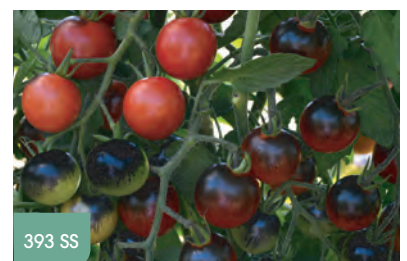

Piment Carolina Reaper (fort/hot)

393 SS

Tomate cerise Midnight Snack