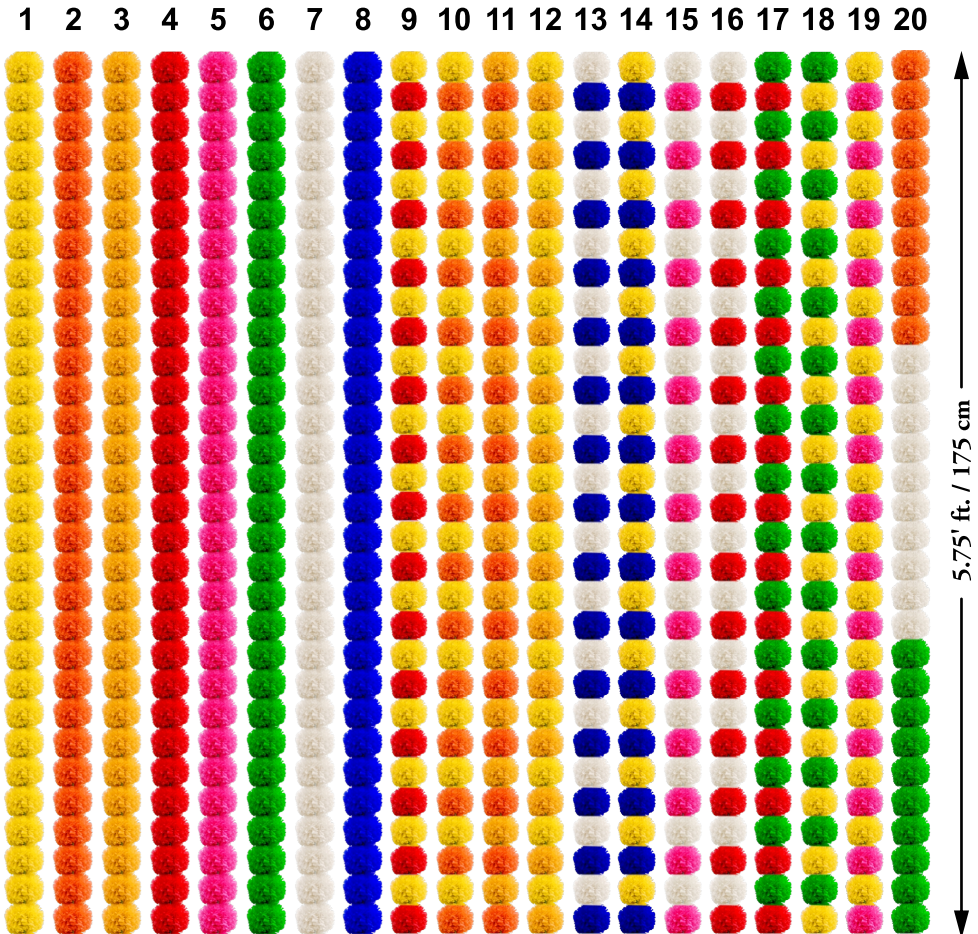

<p>ITEMS</p> <ol style="list-style-type: none">1. 220gm (approx)2. 300gm (approx) <p>with Heavy Proper Flower Shape *weight changes according to colours*</p>	<p>FIVE GARLAND PACK</p>
---	---

Wholesales Price