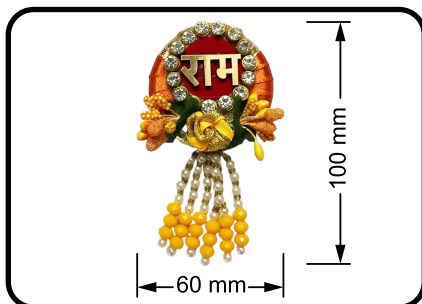

Wholesales Price

Item Code : SN-185 (Red)

Qty. : 6 Pair  
Packing : Plastic Box

Wholesales Price

Item Code : SN-185 (Orange)

Qty. : 6 Pair

Packing : Plastic Box

Wholesales Price