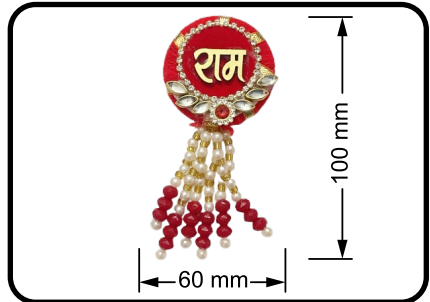

Item Code : SN-185 (Lemon Yellow)

Qty. : 6 Pair

Packing : Plastic Box

Wholesales Price

Item Code : SN-186

Qty. : 6 Pair

Packing : Plastic Box

Wholesales Price