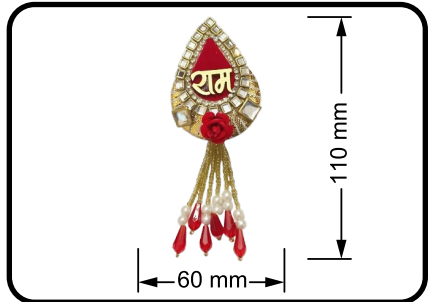

Item Code : SN-187

Qty. : 6 Pair

Packing : Plastic Box

Wholesales Price