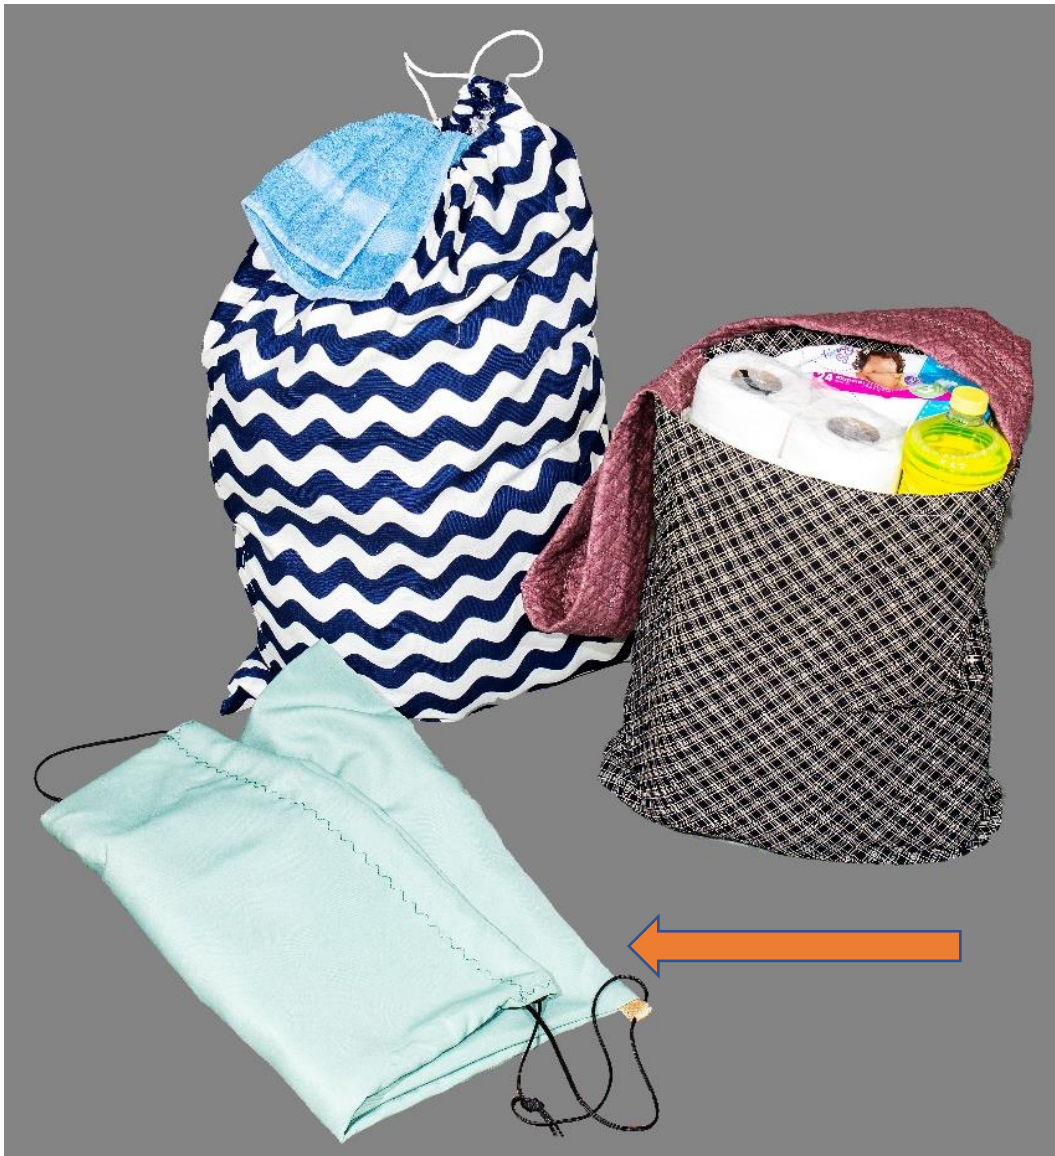

Large Backpack

- Measures 21" by 22" with 8" inside pocket
- Drawstring top closure and side extensions forming shoulder straps for ease of carrying
- Machine washable
- Made of durable fabric