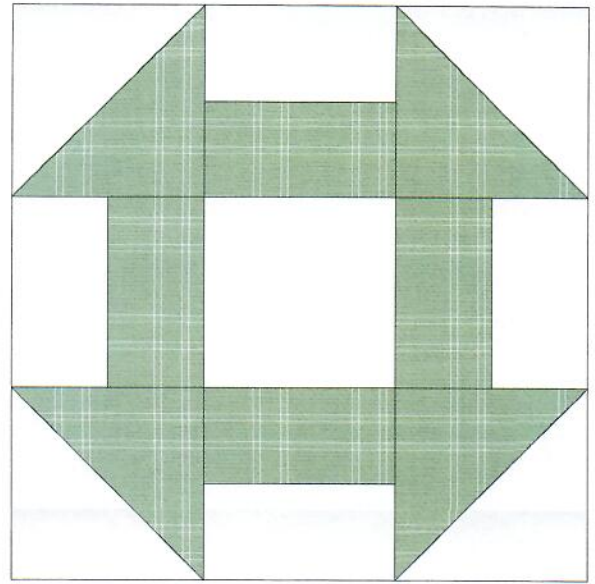

Starring Churn Dash

Overall Size: 88.00 by 88.00 inches

Fabric width 44-45 inches	Number of patches	Yardage estimate	Fabric name SKU
	516	3 + 7/8	9900 200
	468	# 4 + 1/2	55302 15

The estimate for this fabric assumes that long strips ARE pieced.

Greek Square

Key Block (31/100 actual size)

Cutting Diagrams

4 patches

4 patches

4 patches

4 patches

1 patch

EQ Default Half-Square Triangle

Key Block (31/100 actual size)

Cutting Diagrams

Patch Count