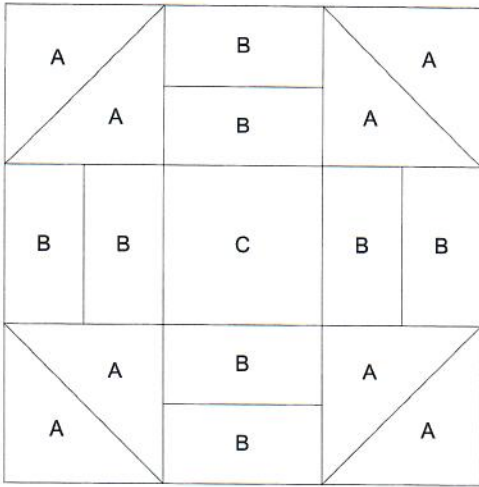

Starring Churn Dash

Overall Size: 88.00 by 88.00 inches

Fabric width 44-45 inches	Number of patches	Yardage estimate	Fabric name SKU
	516	3 + 7/8	9900 200
	468	# 4 + 1/2	55302 15

The estimate for this fabric assumes that long strips ARE pieced.

Greek Square

Key Block (31/100 actual size)

Cutting Diagrams

4 patches

4 patches

4 patches

4 patches

1 patch

EQ Default Half-Square Triangle

Key Block (31/100 actual size)

Cutting Diagrams

Patch Count