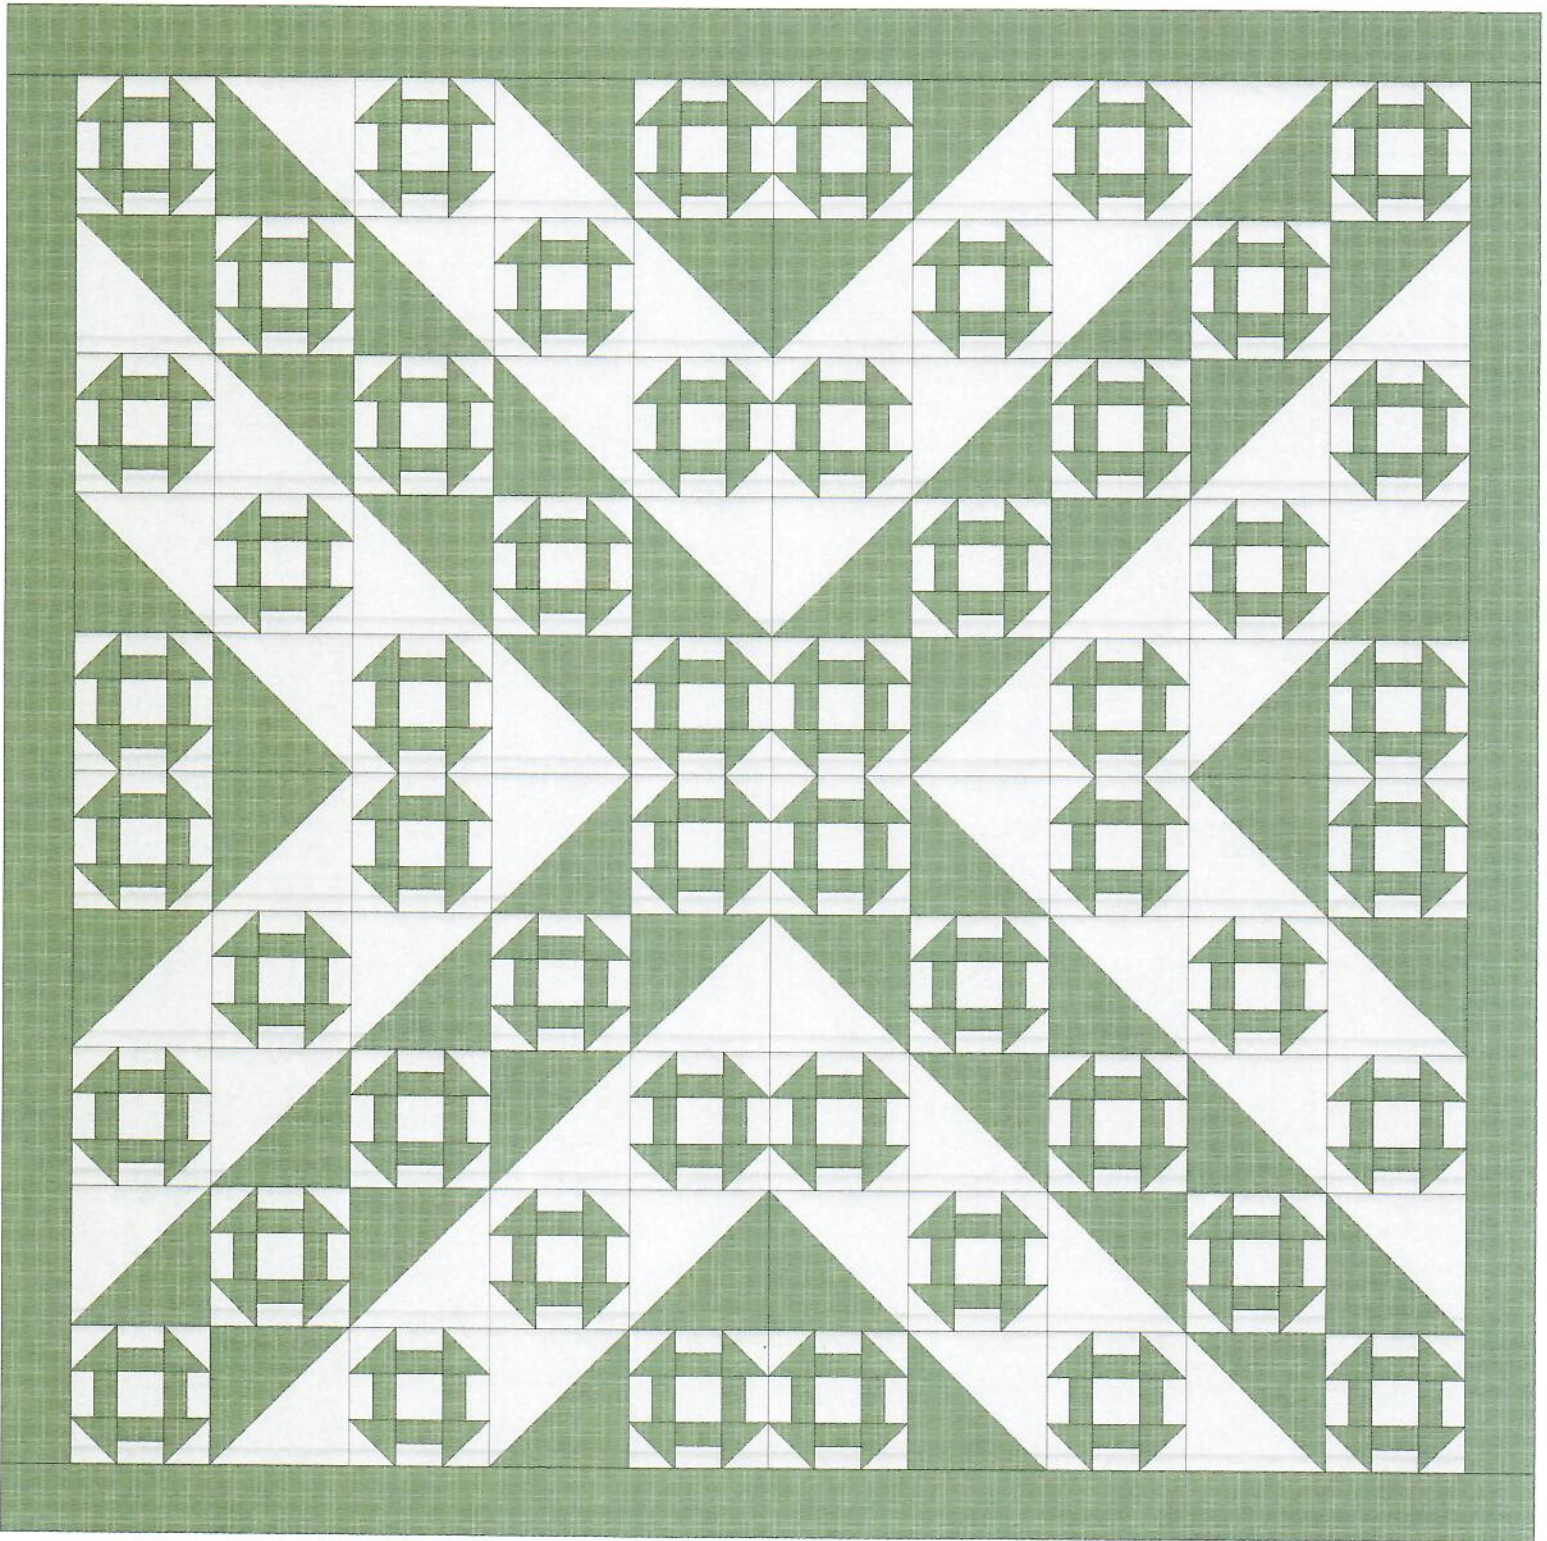

Starring Churn Dash

Overall Size: 88.00 by 88.00 inches

Fabric width 44-45 inches	Number of patches	Yardage estimate	Fabric name SKU
	516	3 + 7/8	9900 200
	468	# 4 + 1/2	55302 15

The estimate for this fabric assumes that long strips ARE pieced.

Greek Square

Key Block (31/100 actual size)

Cutting Diagrams

4 patches

4 patches

4 patches

4 patches

1 patch

EQ Default Half-Square Triangle

Key Block (31/100 actual size)

Cutting Diagrams

Patch Count