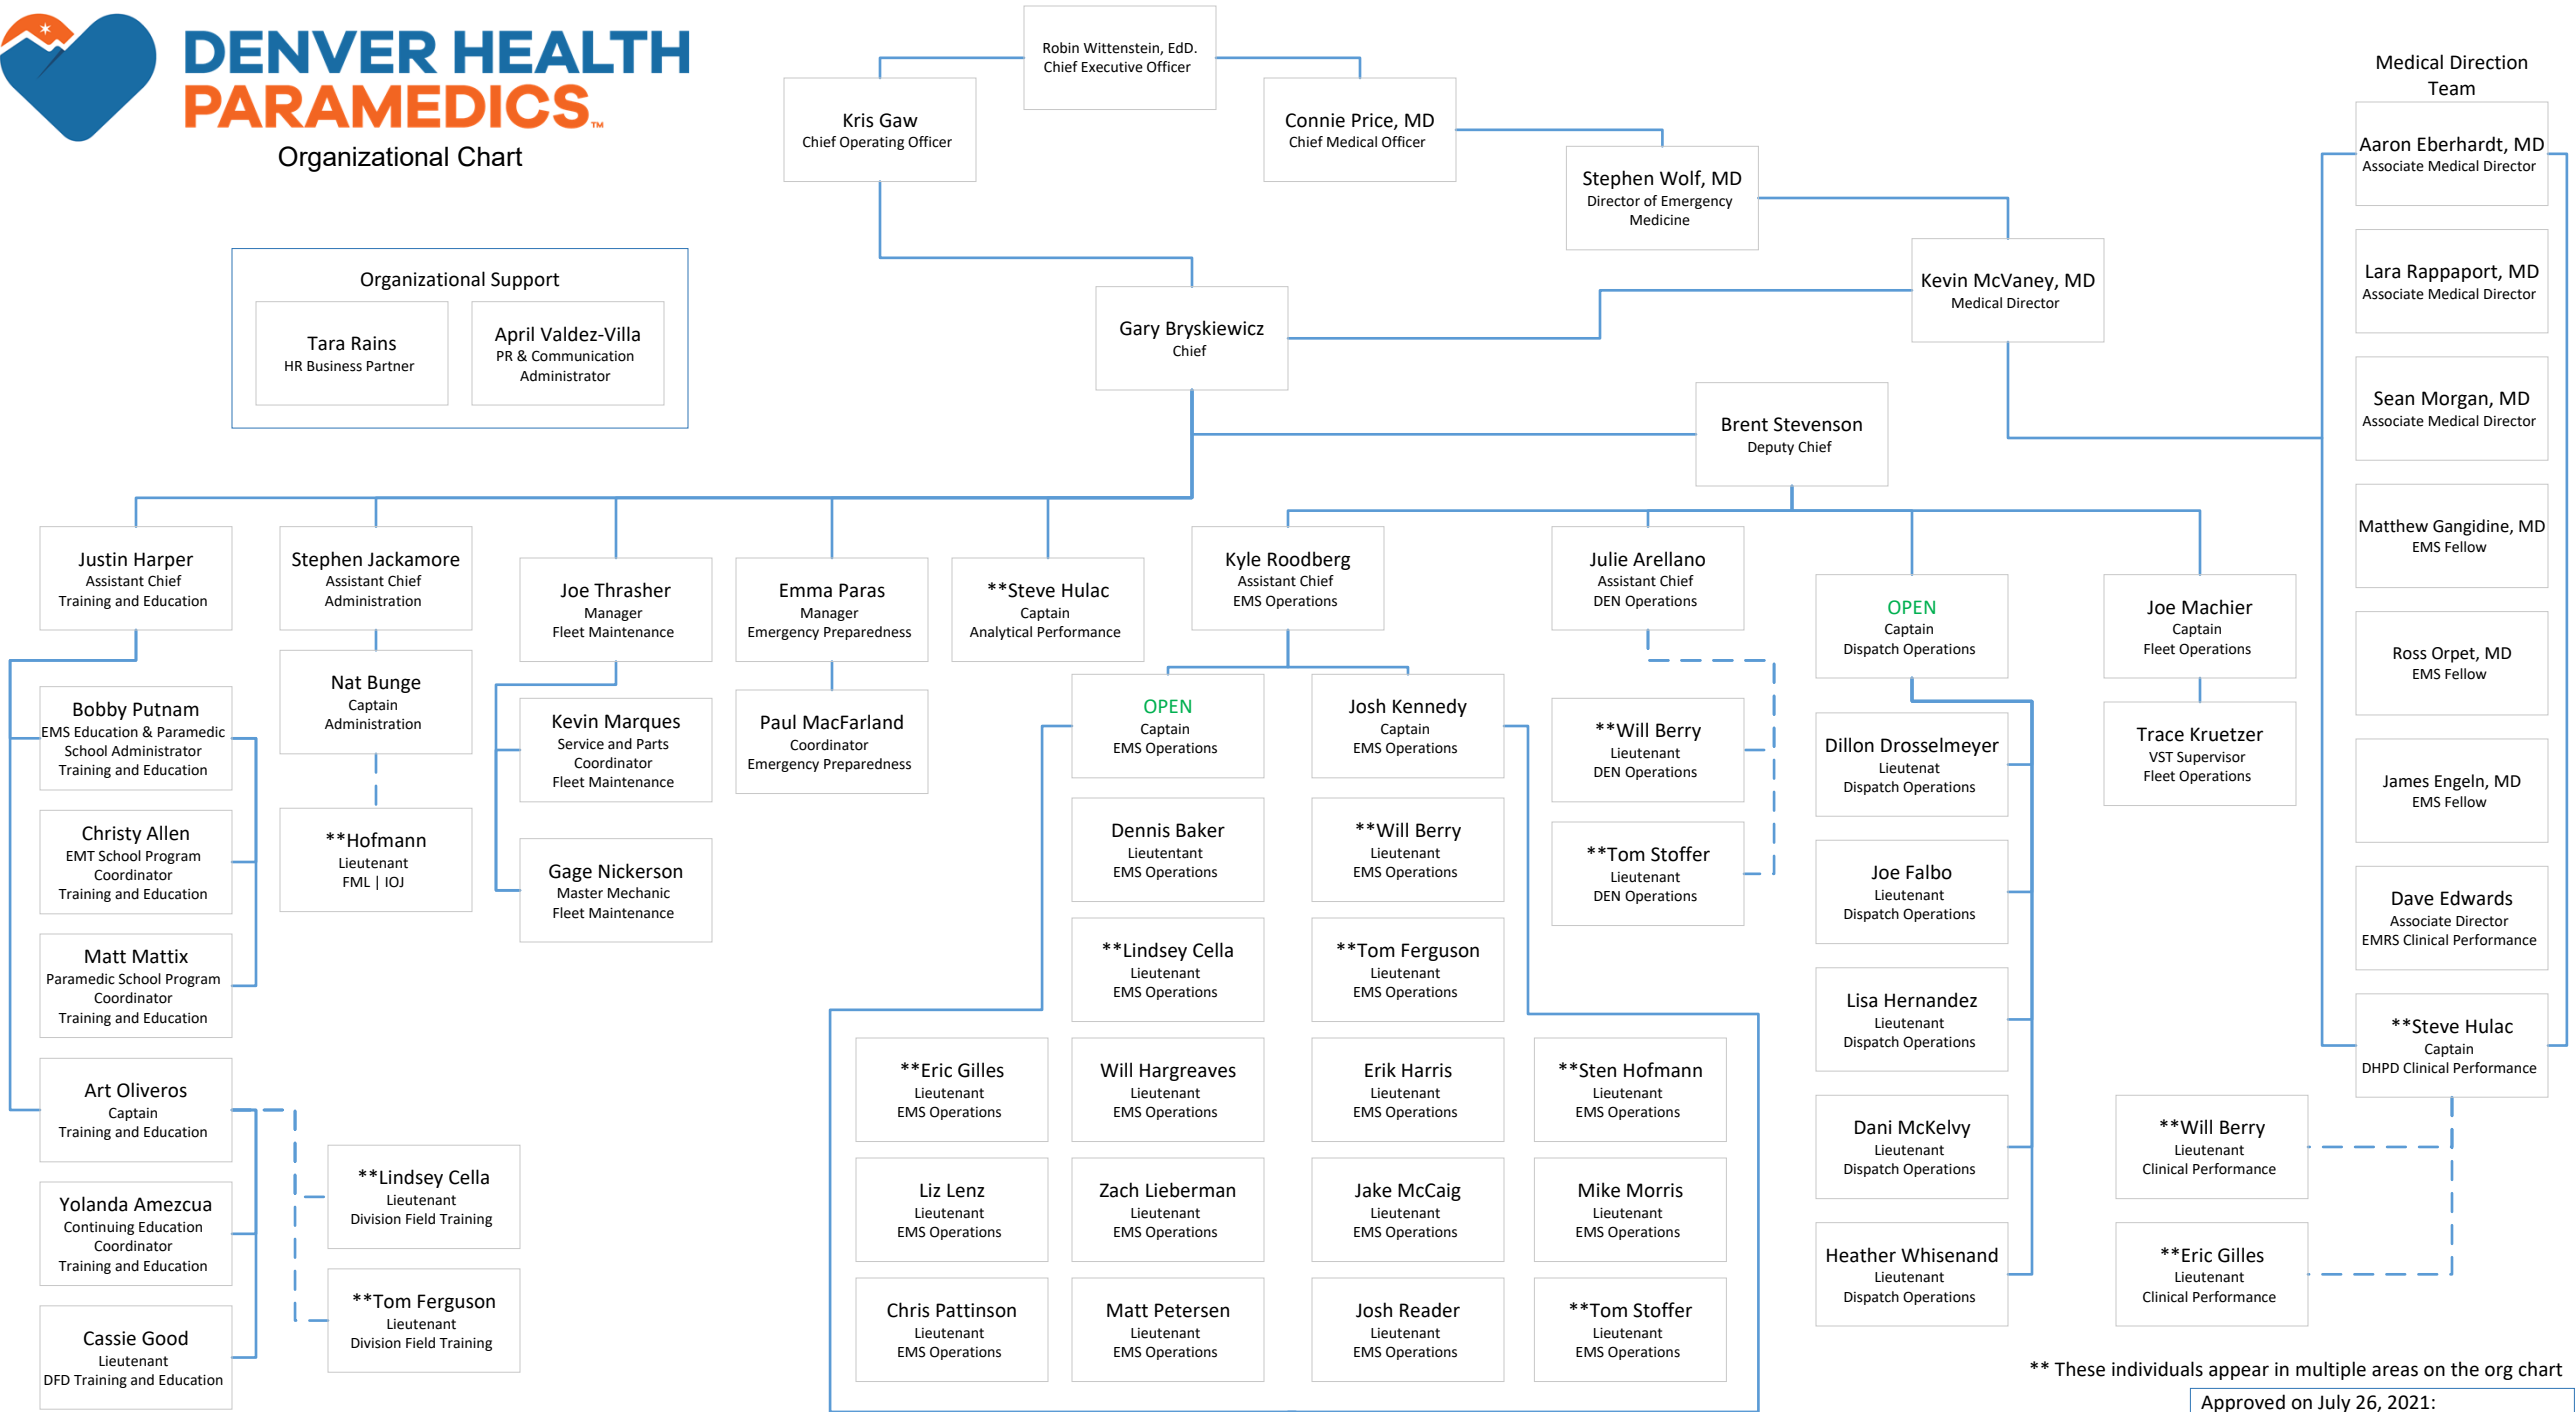

Organizational Chart

Organizational Support

- Tara Rains
HR Business Partner
- April Valdez-Villa
PR & Communication Administrator

** These individuals appear in multiple areas on the org chart

Approved on July 26, 2021:
Gary Bryskiewicz
 Gary Bryskiewicz, MBA, EMT-P