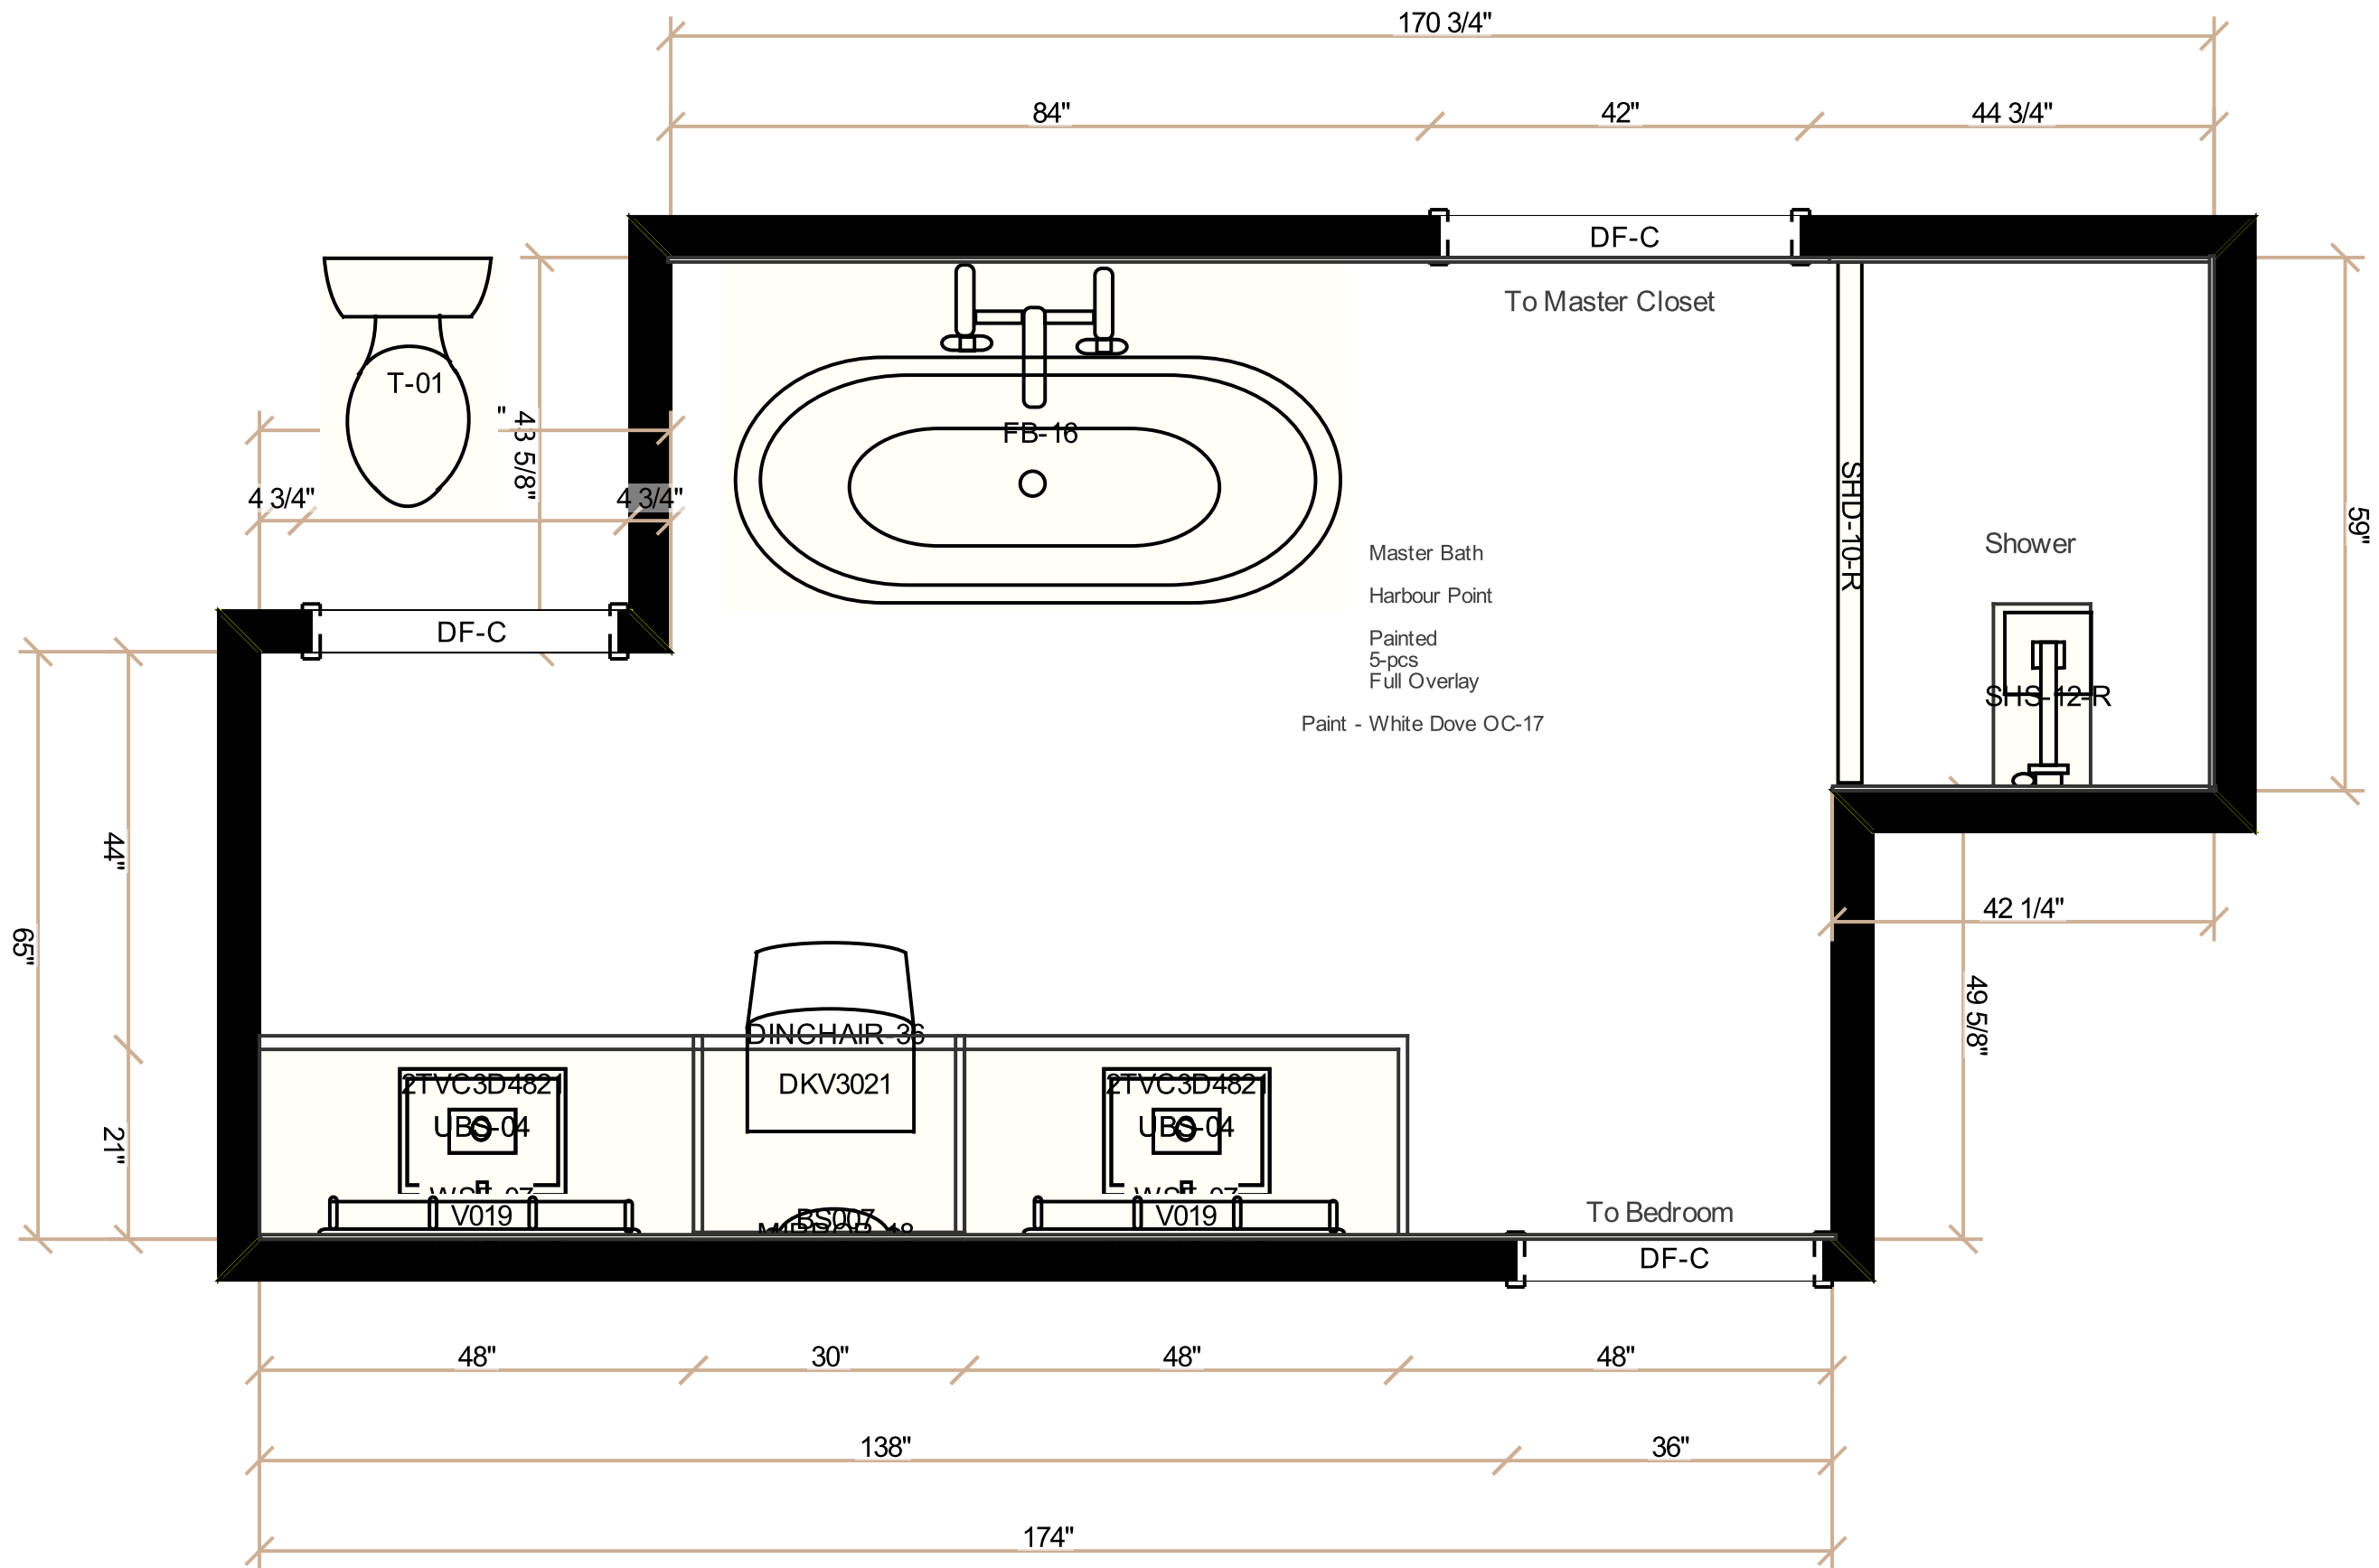

Designed:07.19.24
Printed:07.19.24

Master Bath
 Harbour Point
 Painted
 5-pcs
 Full Overlay
 Paint - White Dove OC-17

All dimensions and size designations
 must be verified on the site to fit job conditions
 Client accepts these drawings as is and
 can use them on its own risk.