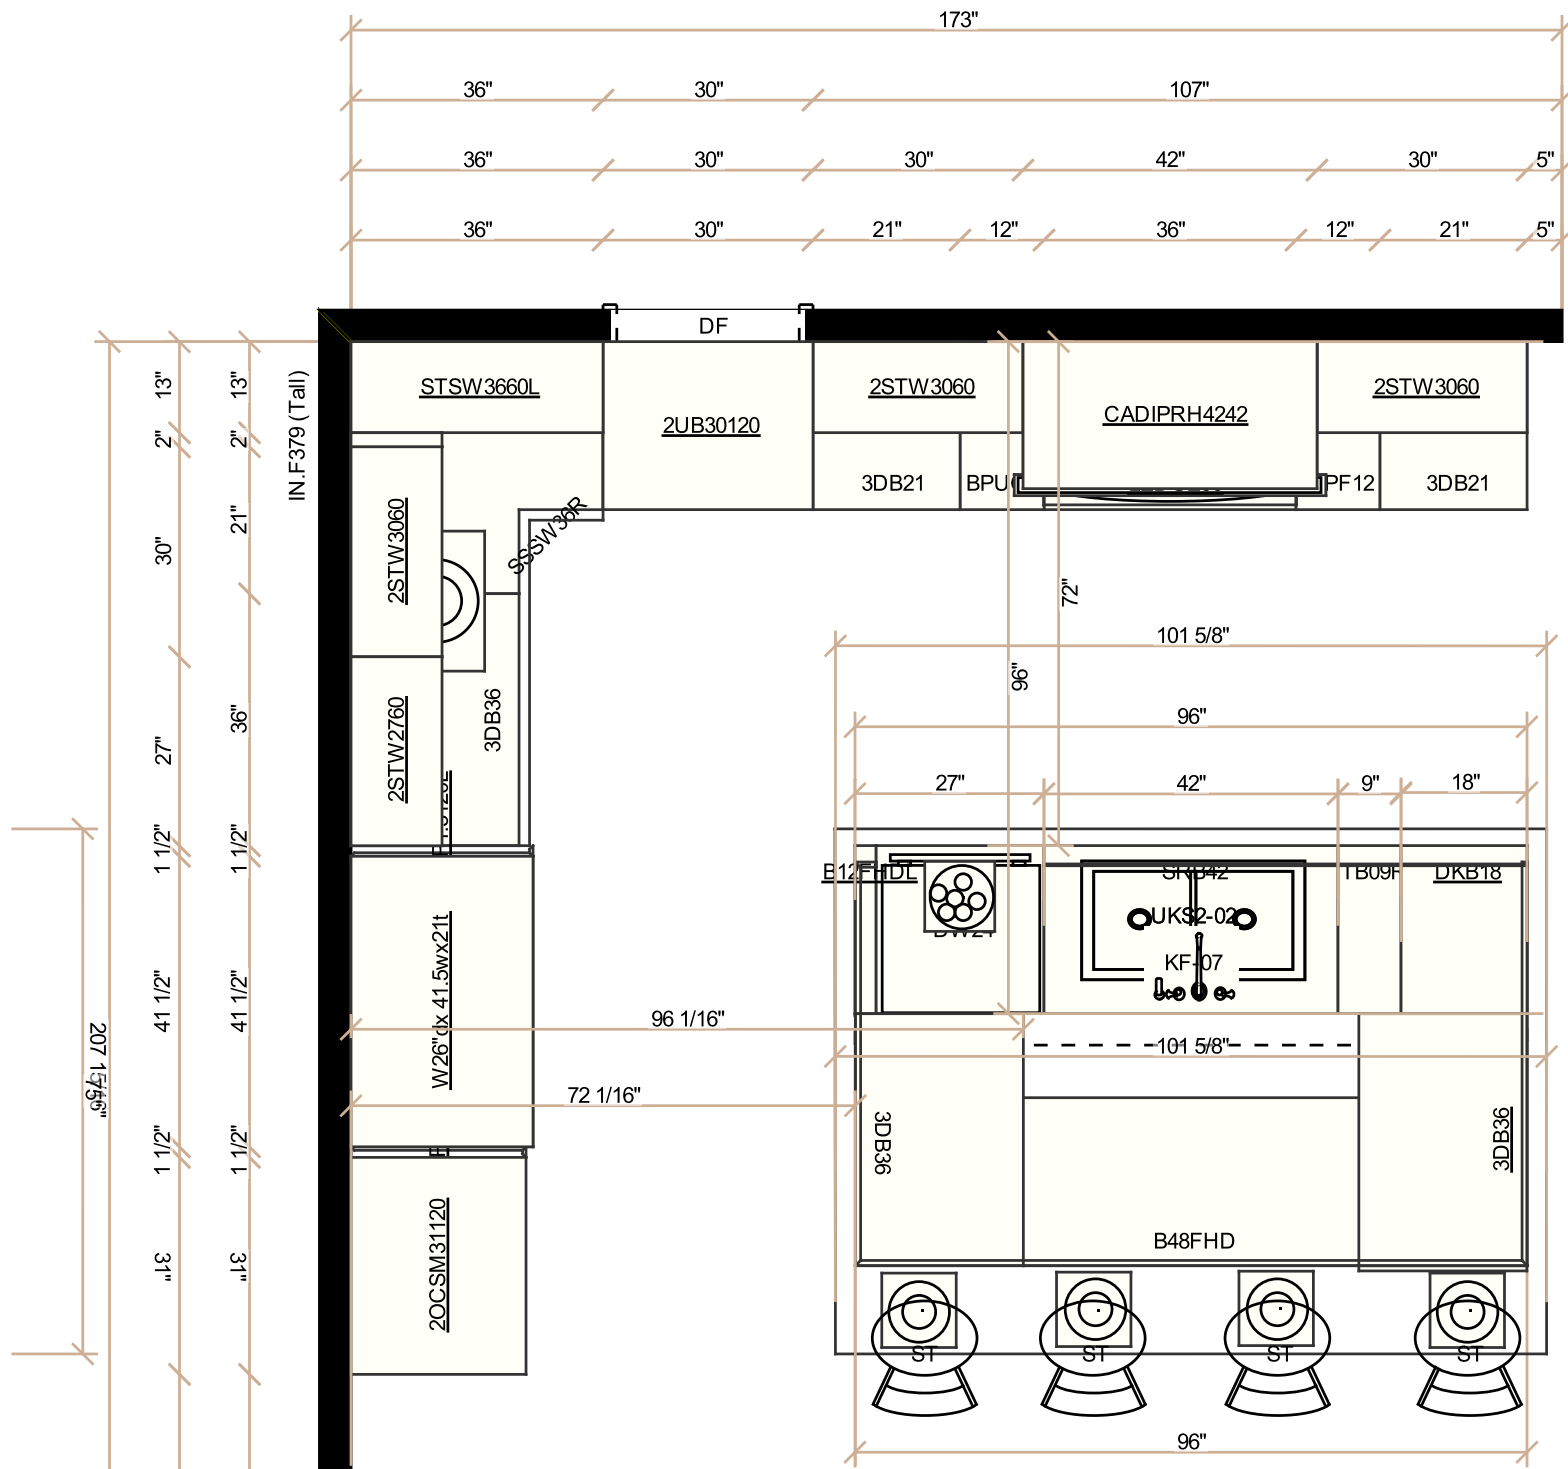

Designed:07.19.24
Printed:07.19.24

LOWER KITCHEN

LOWER BAR

All dimensions and size designations must be verified on the site to fit job conditions. Client accepts these drawings as is and can use them on its own risk.

Design drawings are provided for the fair use by the client or his agent in completing the project as listed within this contract.

Designed:07.19.24
Printed:07.19.24

Island and Wood Hood Maple - LC-Jacobean with Prestain
 Perimeter- White Dove OC-17
 Full Overlay Doors
 Flat Panel Door
 5-piece
 Obsured glass in top
 Island & Wood Hood
 Maple - LC-Jacobean w/ prestain
 Perimeter - Painted - White Dove Oc-17