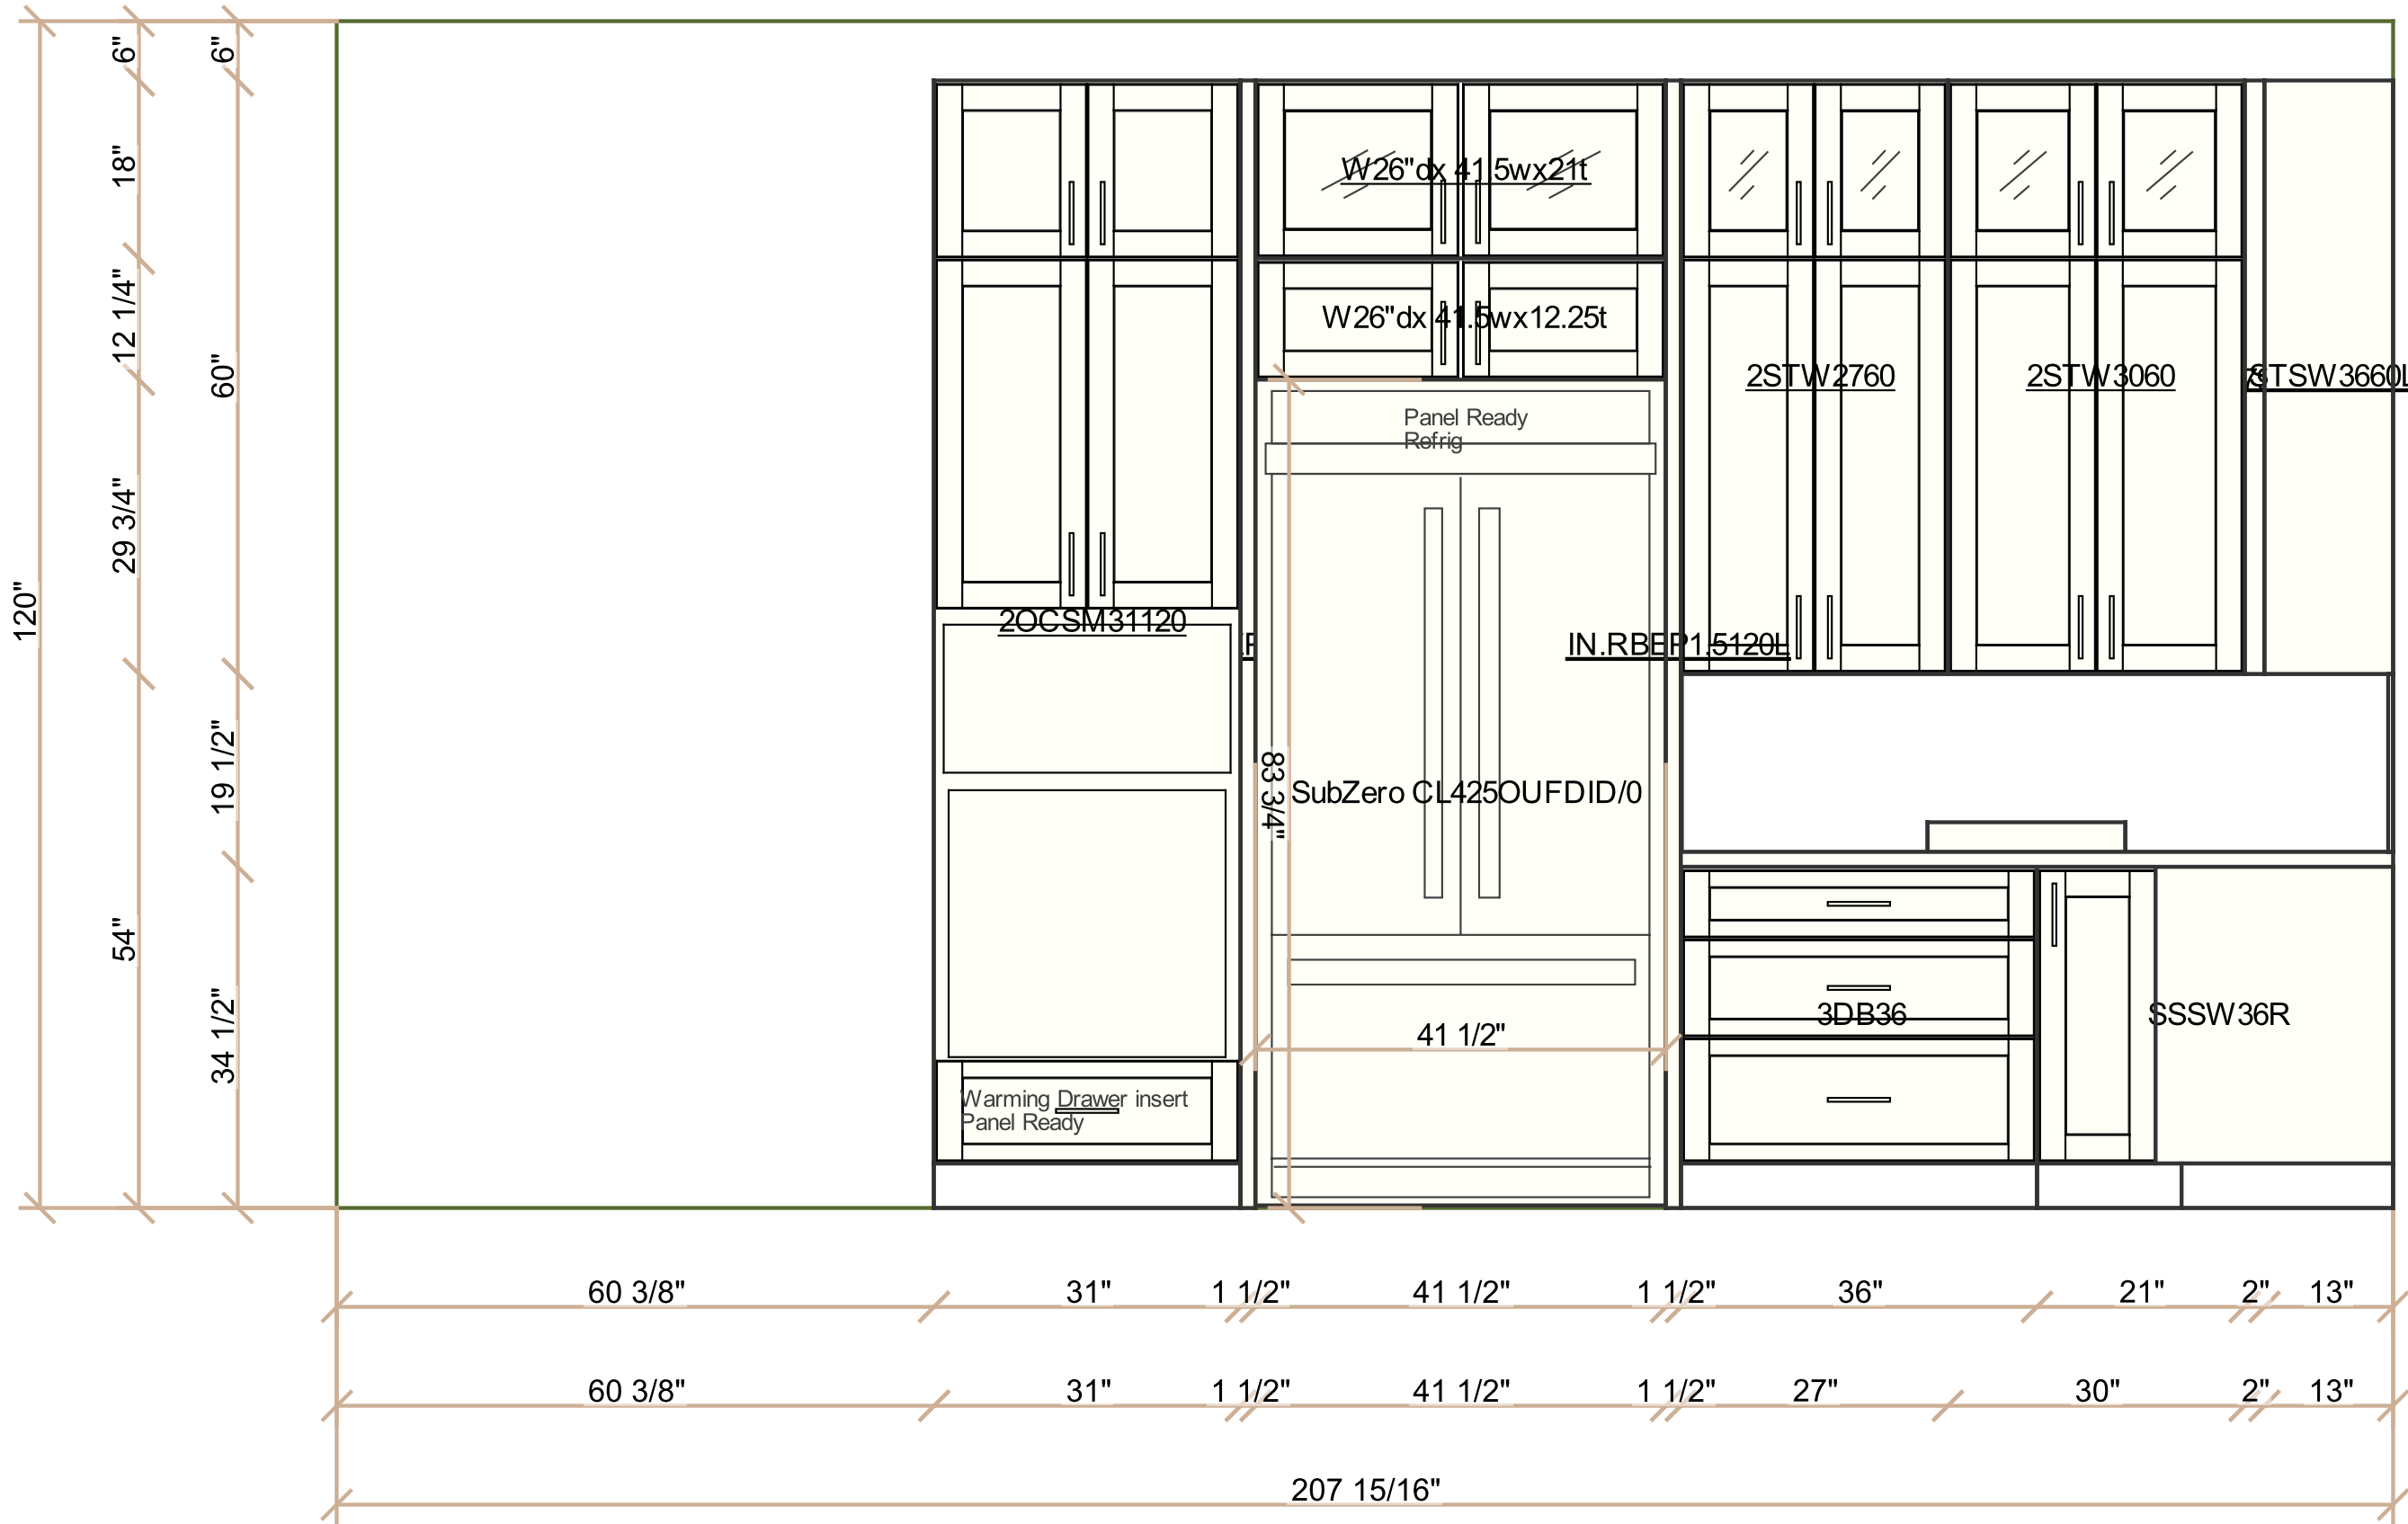

All dimensions and size designations must be verified on the site to fit job conditions. Client accepts these drawings as is and can use them on its own risk.

Design drawings are provided for the fair use by the client or his agent in completing the project as listed within this contract.

Designed:01.14.25
Printed:01.14.25