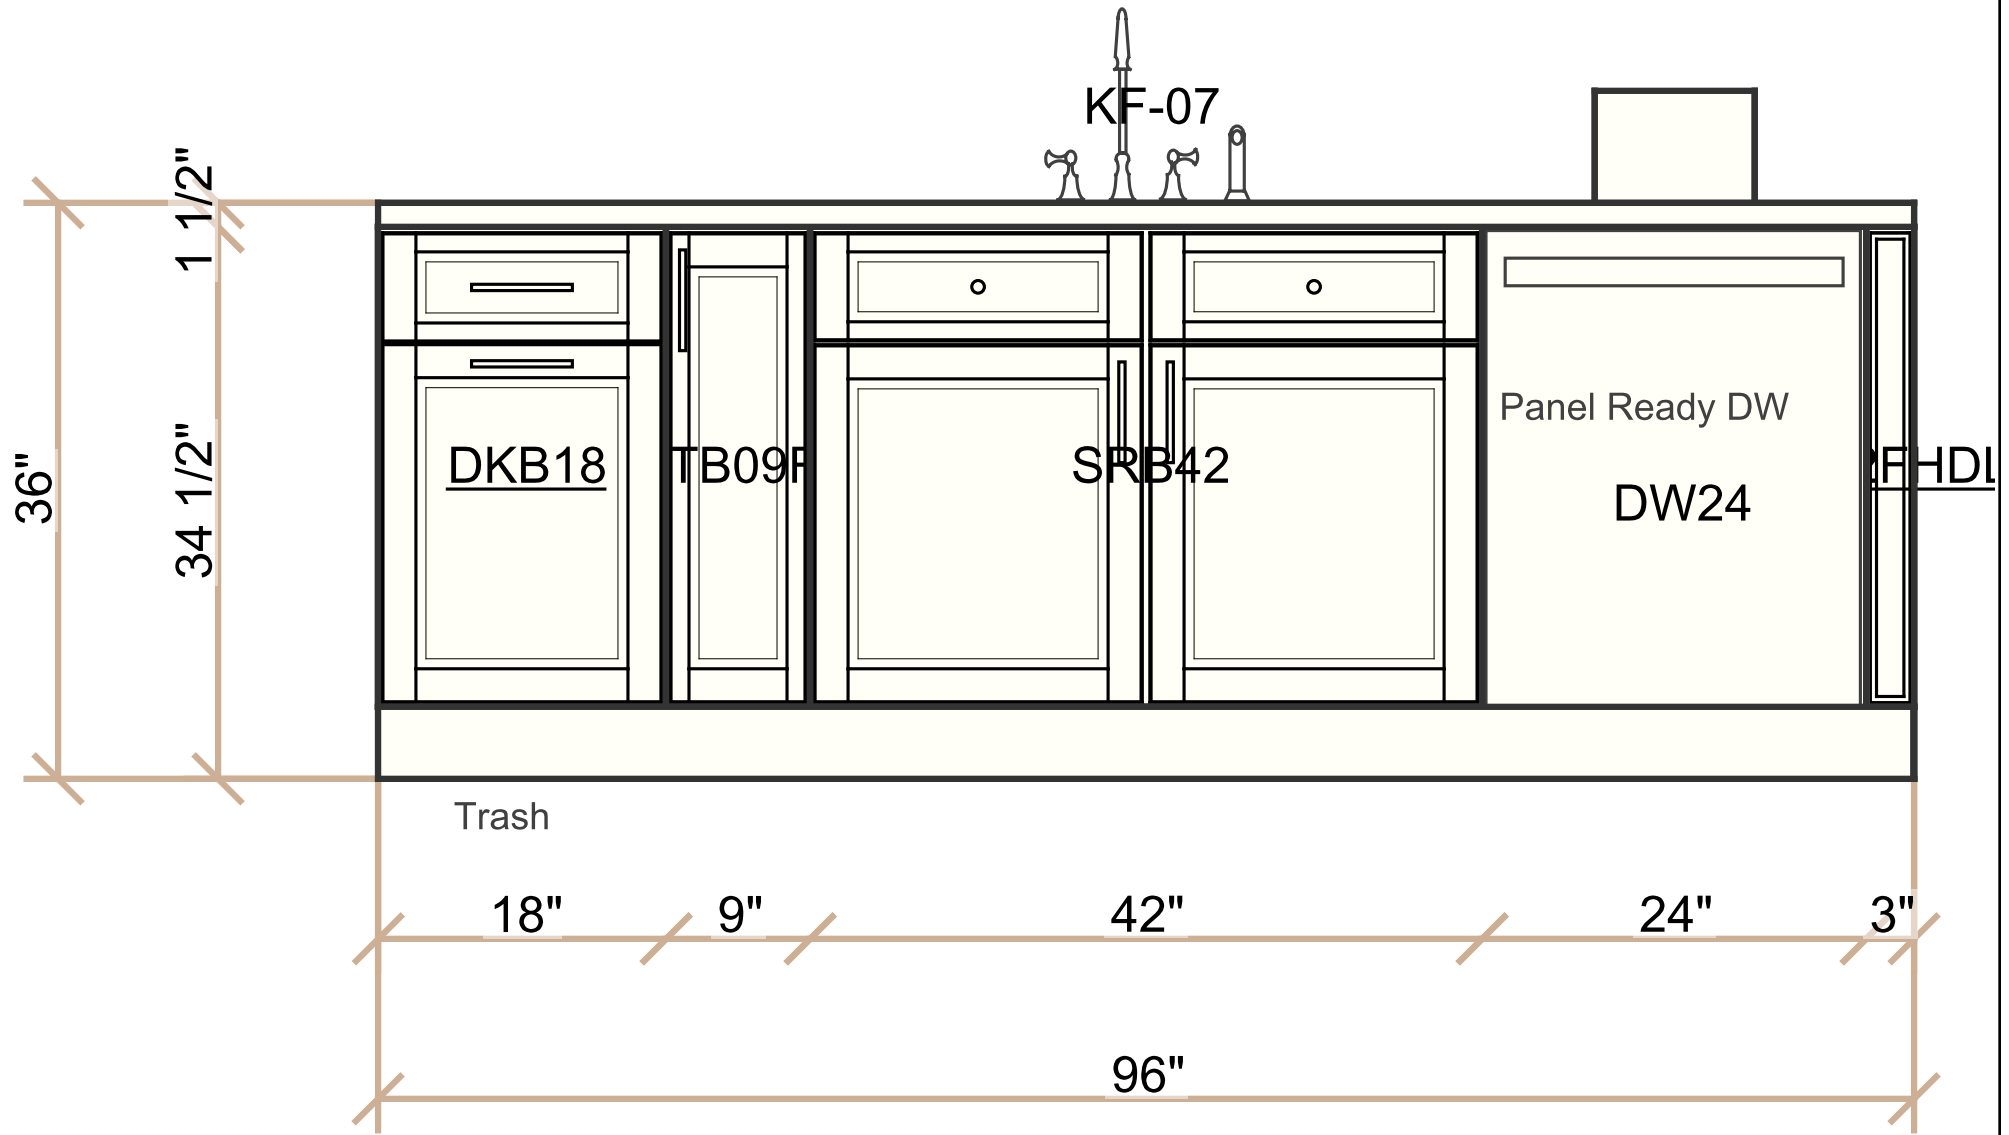

All dimensions and size designations must be verified on the site to fit job conditions. Client accepts these drawings as is and can use them on its own risk.

Design drawings are provided for the fair use by the client or his agent in completing the project as listed within this contract.

Designed: 07.19.24
Printed: 07.19.24