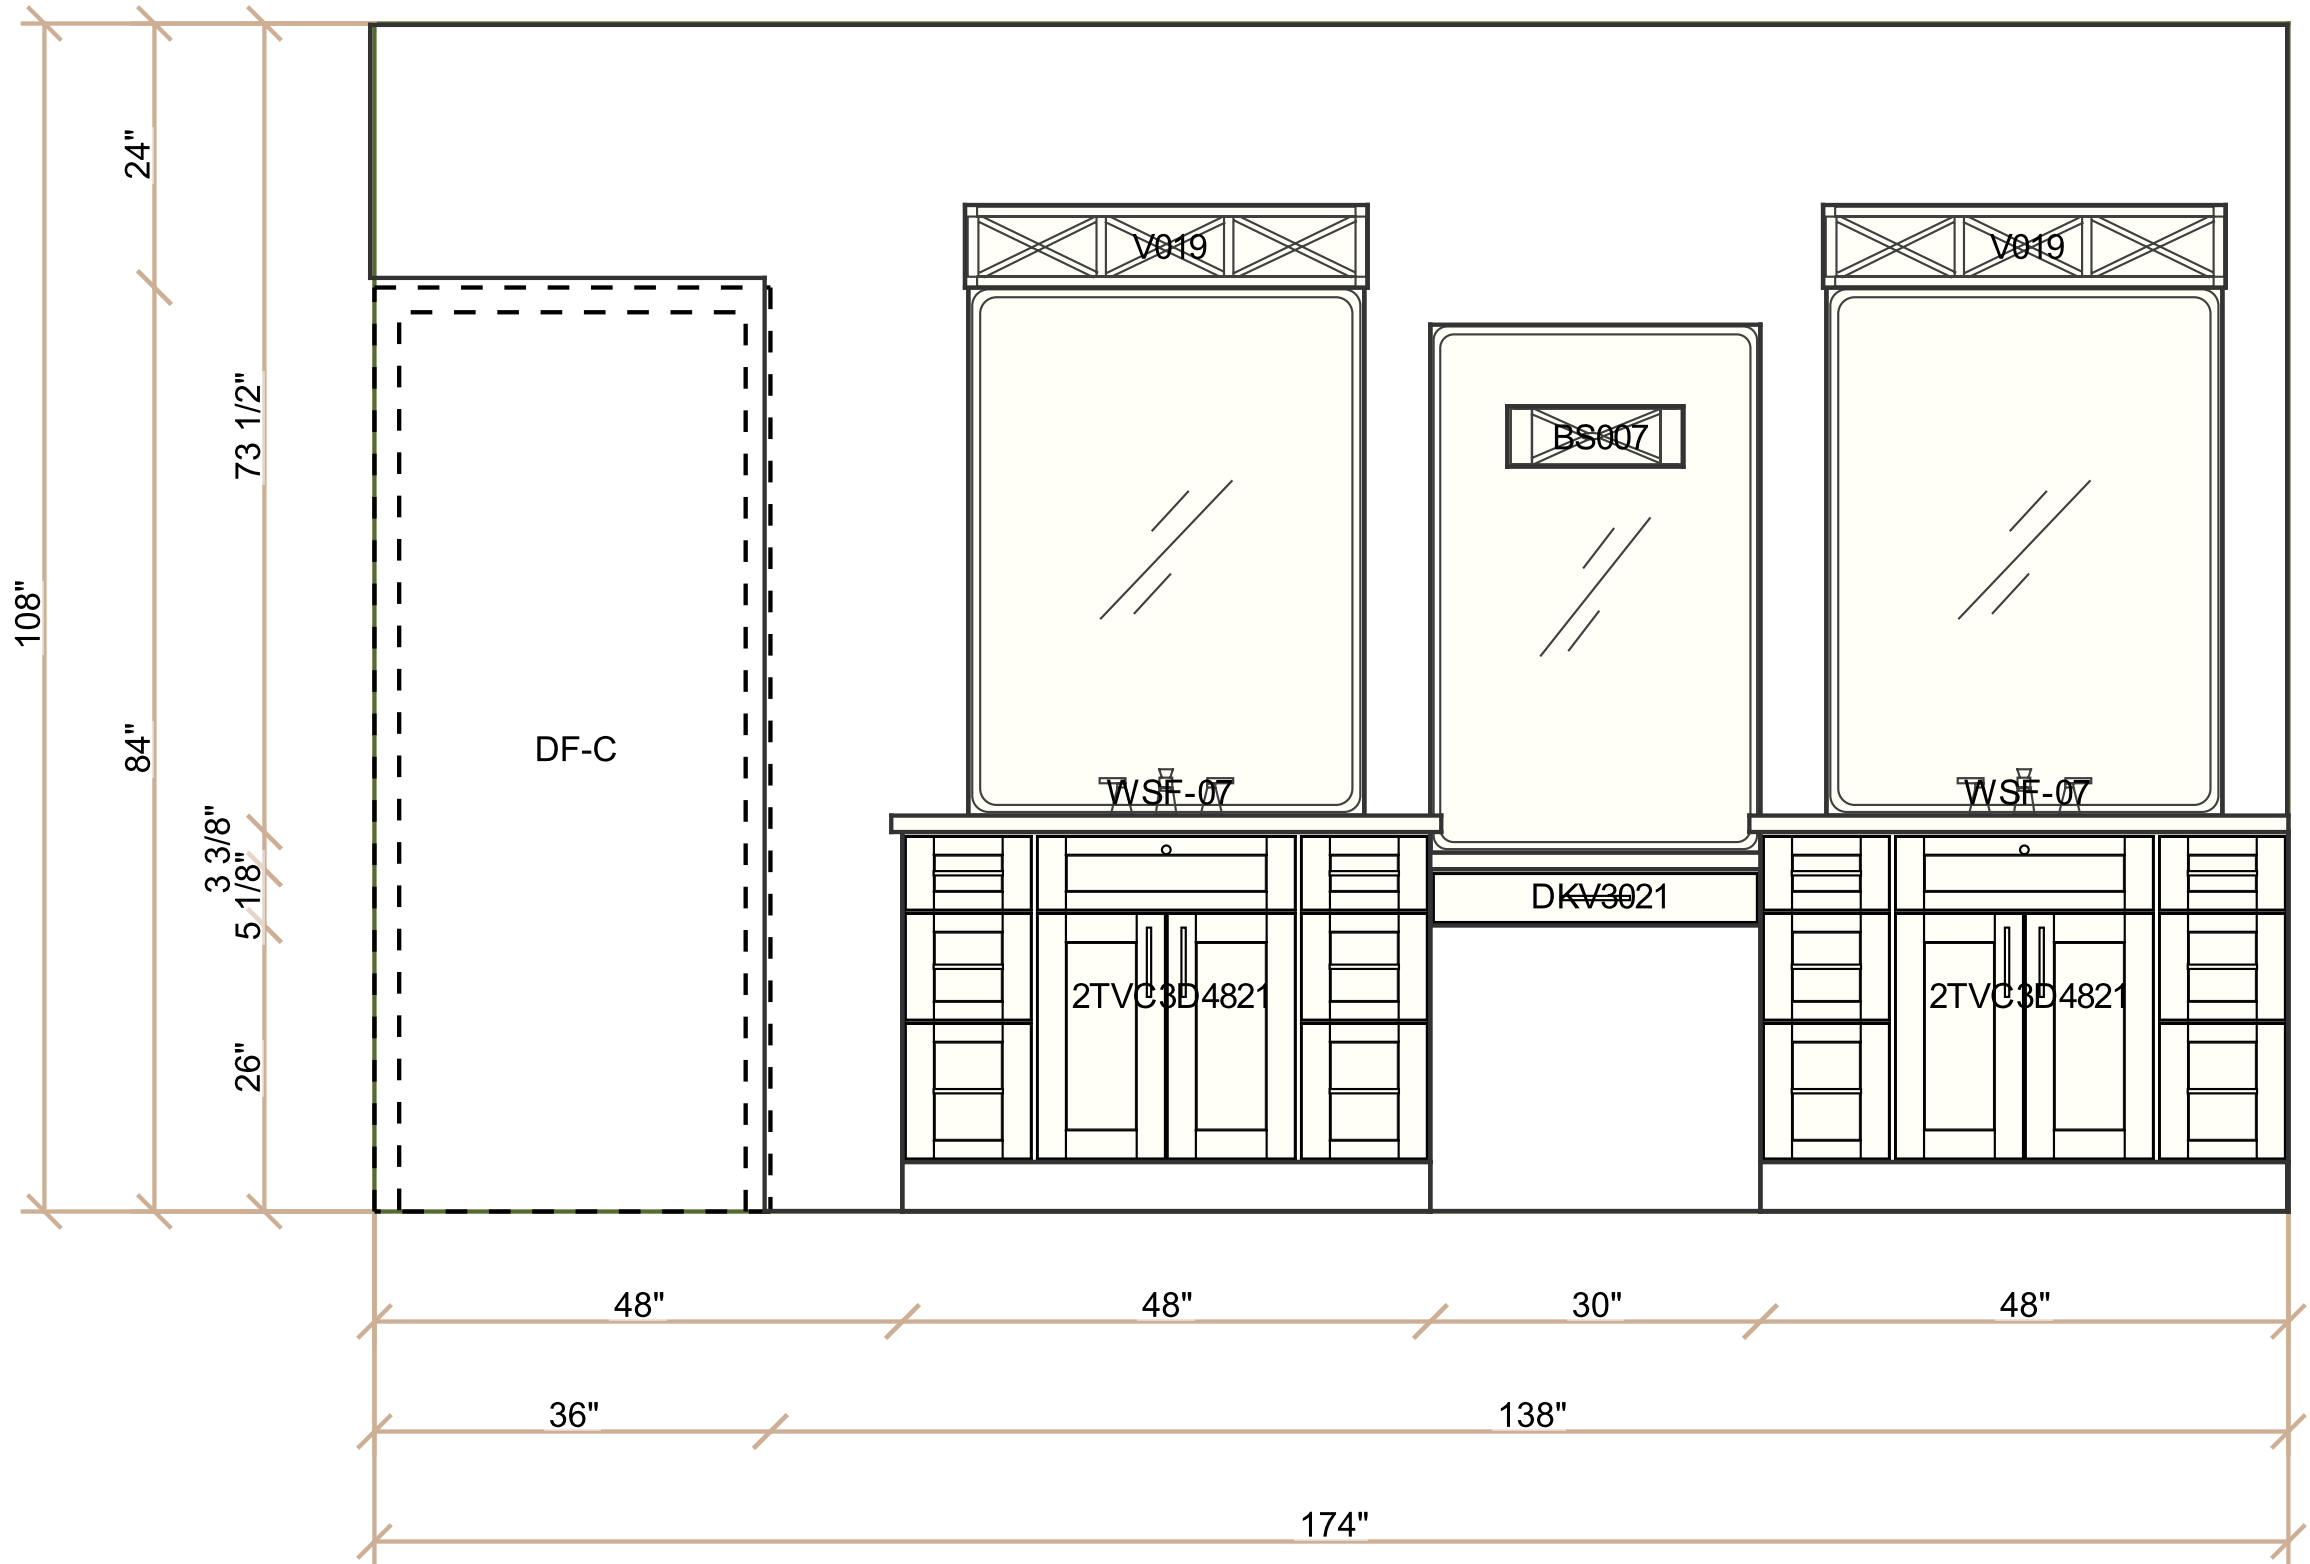

All dimensions and size designations must be verified on the site to fit job conditions. Client accepts these drawings as is and can use them on its own risk.

Design drawings are provided for the fair use by the client or his agent in completing the project as listed within this contract.

Designed:01.14.25
Printed:01.14.25