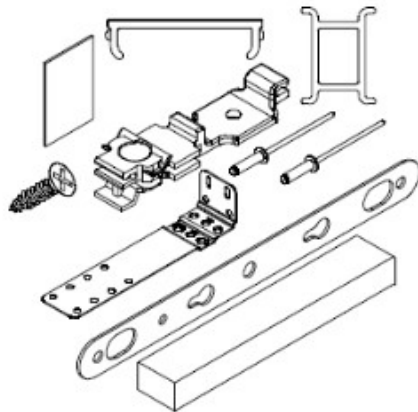

Line #11	Mark Unit: DINING (UPPER UNIT)	Net Price:		723.37
Qty: 1		Ext. Net Price:	USD	723.37

Entered As: FS
FS 71 1/2" X 24 1/2"
RO 72" X 25"
Egress Information
No Egress Information available.

Ebony Exterior
Ebony Interior
Door Frame
Essential Direct Glaze Rectangle
Frame Size 71 1/2" X 24 1/2"
Rough Opening 72" X 25"
IG - 1 Lite
Low E2 w/Argon
Stainless Perimeter Bar
Additional Mull Info: Field Mull
4 9/16" Jamb
Ebony Jamb Extension from 3 3/8" to 4 9/16"
Nailing Fin
***Note: Unit Availability and Price is Subject to Change

Initials required
Seller: _____
Buyer: _____

Line #12	Mark Unit: DINING (FIELD MULL KIT)	Net Price:		62.31
Qty: 1		Ext. Net Price:	USD	62.31

Marvin Parts
11810860 DOOR ESSENTIAL 6-0, MULL KIT,EBONY/EBONY

Initials required
Seller: _____
Buyer: _____

Line #13	Mark Unit: DINING	Net Price:		3,101.67
Qty: 1		Ext. Net Price:	USD	3,101.67

Ebony Exterior
Ebony Interior
2W2H - Rectangle Assembly
Assembly Rough Opening
72" X 96"
Unit: A1
Essential Casement Transom
CN 3020
Rough Opening 36" X 24"
IG - 1 Lite
Low E2 w/Argon