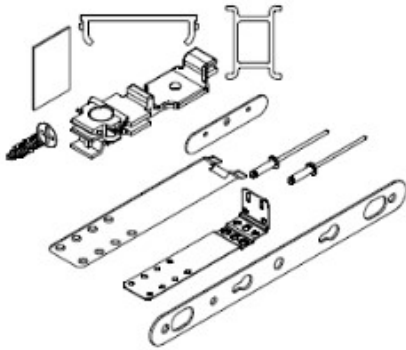

Unit: A2  
 Essential Casement Transom  
 CN 3020  
 Rough Opening 36" X 24"  
 IG - 1 Lite  
 Low E2 w/Argon  
 Stainless Perimeter Bar

Unit: A3  
 Essential Casement Transom  
 CN 3020  
 Rough Opening 36" X 24"  
 IG - 1 Lite  
 Low E2 w/Argon  
 Stainless Perimeter Bar  
 Vertical Standard 1/2"  
 4 9/16" Jamb  
 Ebony Jamb Extension from 2" to 4 9/16"  
 Nailing Fin with 4" Structural Brackets  
**\*\*\*Note: Unit Availability and Price is Subject to Change**

### Marvin Parts

11842999 WINDOW ESSENTIAL MULL KIT 144", EBONY/EBONY

Initials required

Seller: \_\_\_\_\_

Buyer: \_\_\_\_\_

Line #9 Qty: 1	Mark Unit: DINING	Net Price:		3,101.67
		Ext. Net Price:	USD	3,101.67