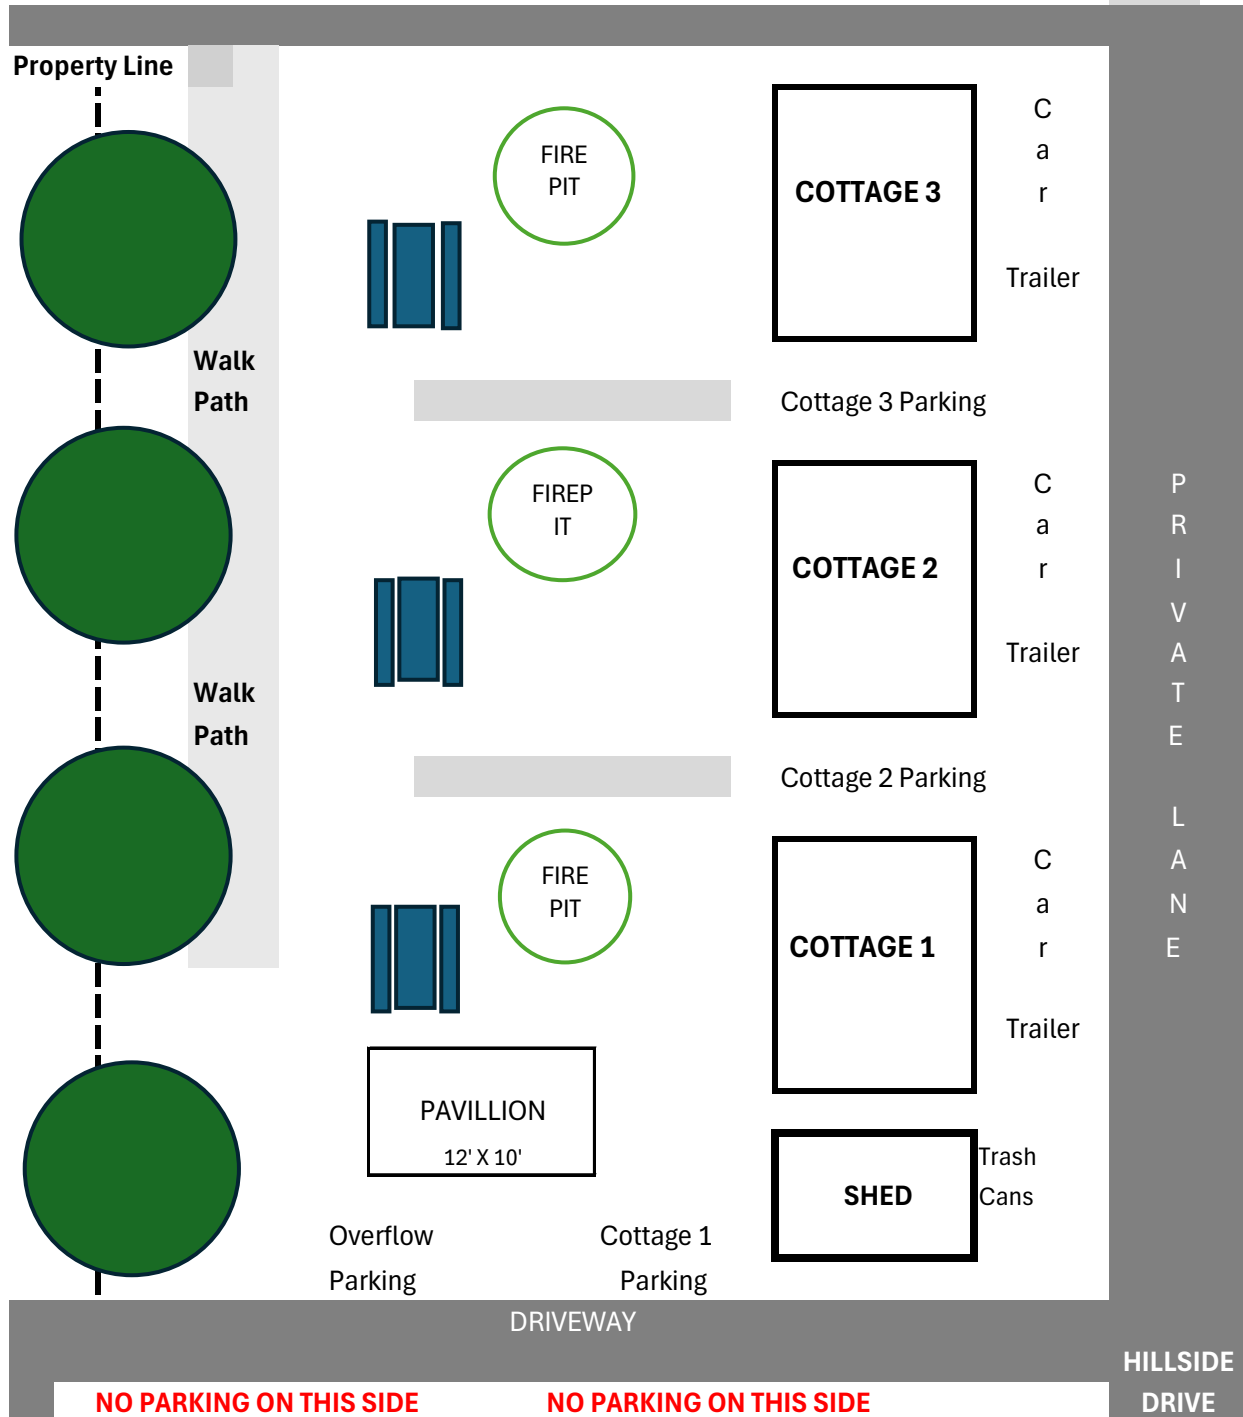

D
O
C
K
1

*Shorehaven
Cottages
Lake Pymatuning
PA Shoreline*

D
O
C
K
2

NOT DRAWN TO SCALE

**PUBLIC GREEN SPACE. LOW USAGE
PRIVATE LANE RESTRICTS ACCESS.**

T P
e a
m r
p k

P
L
E
A
S
E

R
E
S
P
E
C
T

N
E
I
G
H
B
O
R

P
R
O
P
E
R
T
I
E
S

NO PARKING ON THIS SIDE

NO PARKING ON THIS SIDE

HILLSIDE
DRIVE