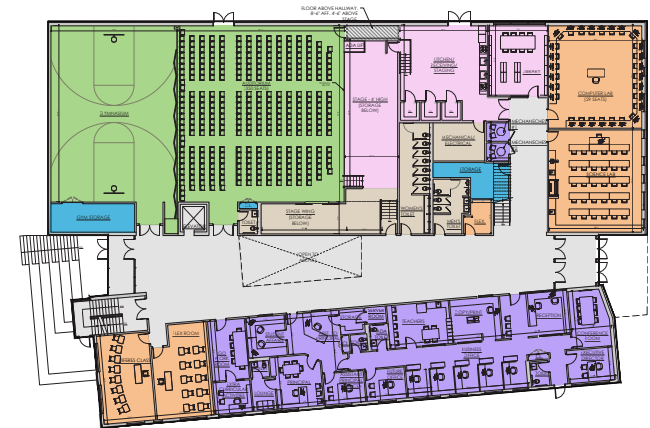

WE PROVIDE THE FOLLOWING SERVICES:

- ARCHITECTURAL DESIGN [ALL PHASES]
- INTERIOR DESIGN
- MASTERPLANNING
- PROGRAMMING
- ZONING STUDIES
- CODE ANALYSIS

SELECT CLIENT LIST:

- YESHIVA ATERET TORAH
- OHOLEI TORAH
- MESIVTAH OF LONG BEACH
- BAIS YAAKOV OF ROCKLAND COUNTY
- MESIVTAH OF CLIFTON
- DAY CARE CENTER FOR SHAAREI TORAH
- YESHIVAS TORAH V'YIREH OF SATMAR
- BNEI TZION OF BOBOV SCHOOL
- BAIS YAAKOV D'GUR
- BAIS ESTHER OF KLAUSENBERG
- FALLSBURG ELEMENTARY SCHOOL
- TURO COLLEGE EDUCATION CENTER
- RUTGERS UNIVERITY

1 BASEMENT PLAN

2 FIRST FLOOR PLAN

3 SECOND FLOOR PLAN