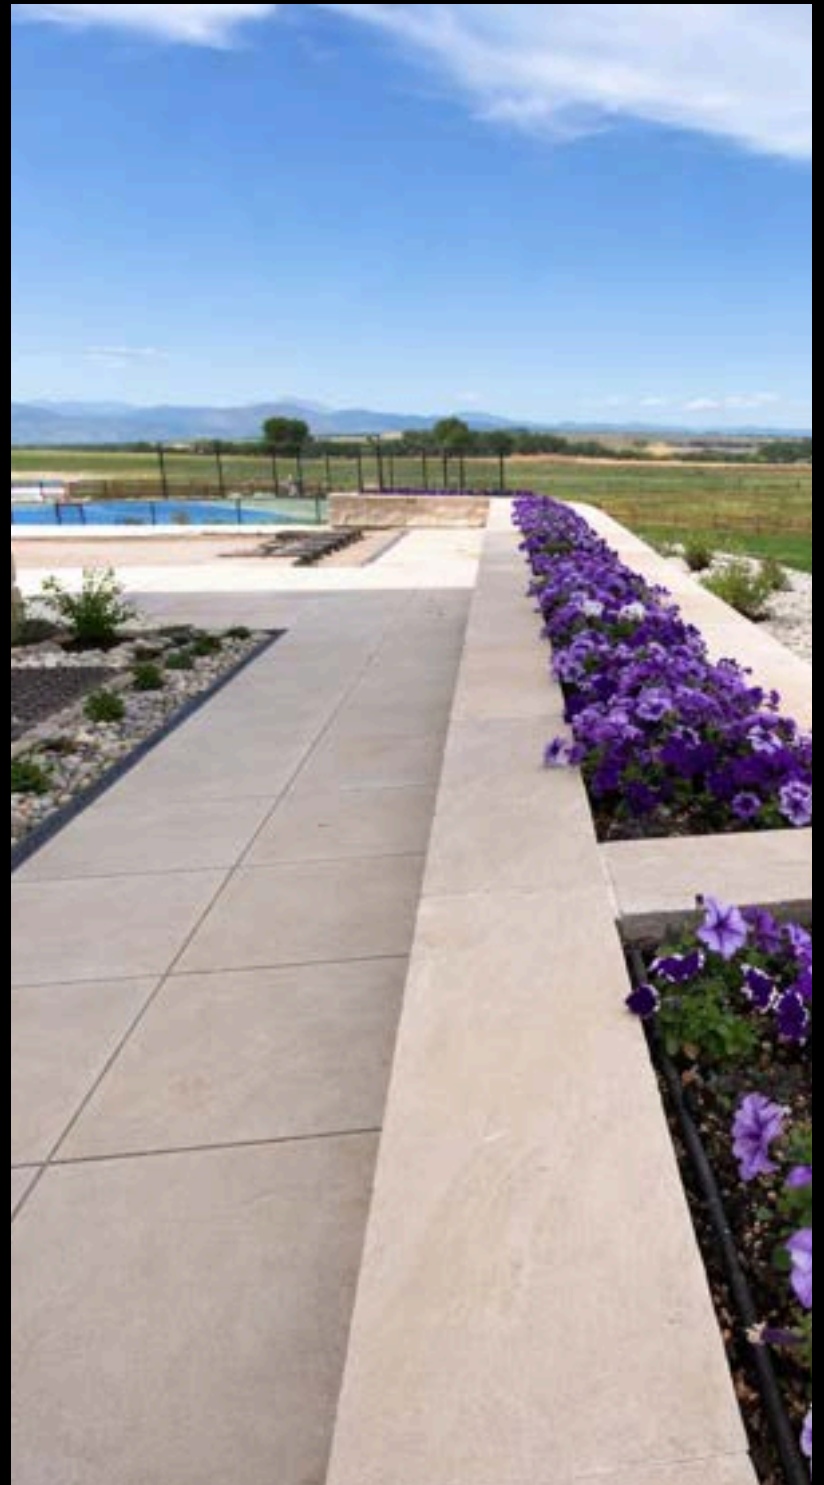

# PORTFOLIO

**CUSTOM OUTDOOR LIVING SPACE | OUTDOOR KITCHEN | NATURAL STONE VENEER | COVERED TIMBER PAVILION**

**PAVER PATIO | CONCRETE STEPPERS | MODERN POOL SURROUND | LANDSCAPE EDGING & BOARDERS**

**PREMIUM PAVERS | NATURAL STONE VENEER | PLANTER WALLS | GRAVEL & MULCH | PAVER CAPS**