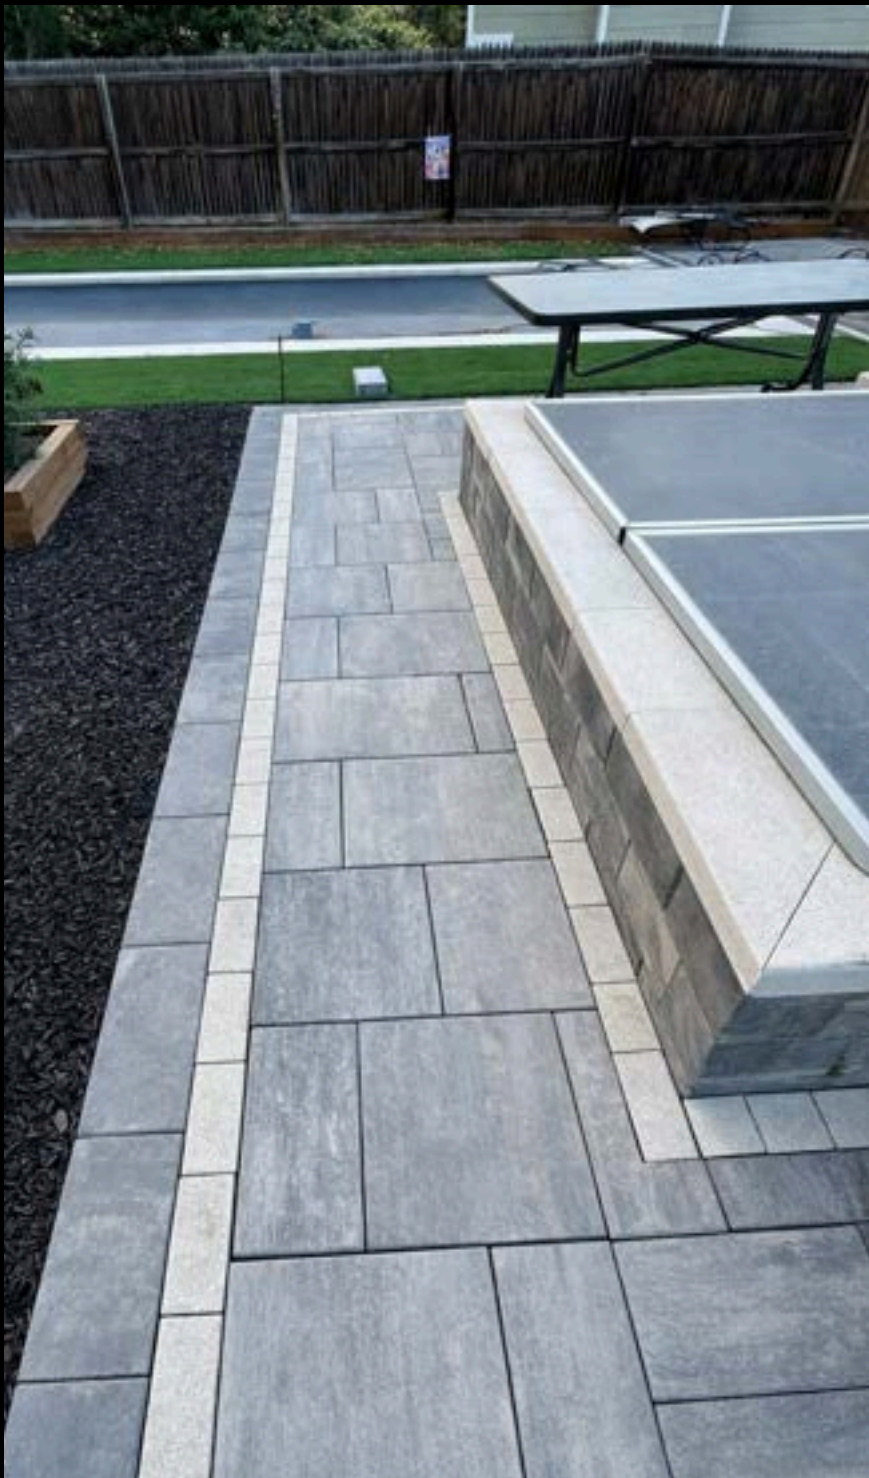

CUSTOM PATIO INSTALLATIONS | NATURAL SANDSTONE FLATWORK | DECORATIVE PAVER PATIOS | PATIO BORDERS