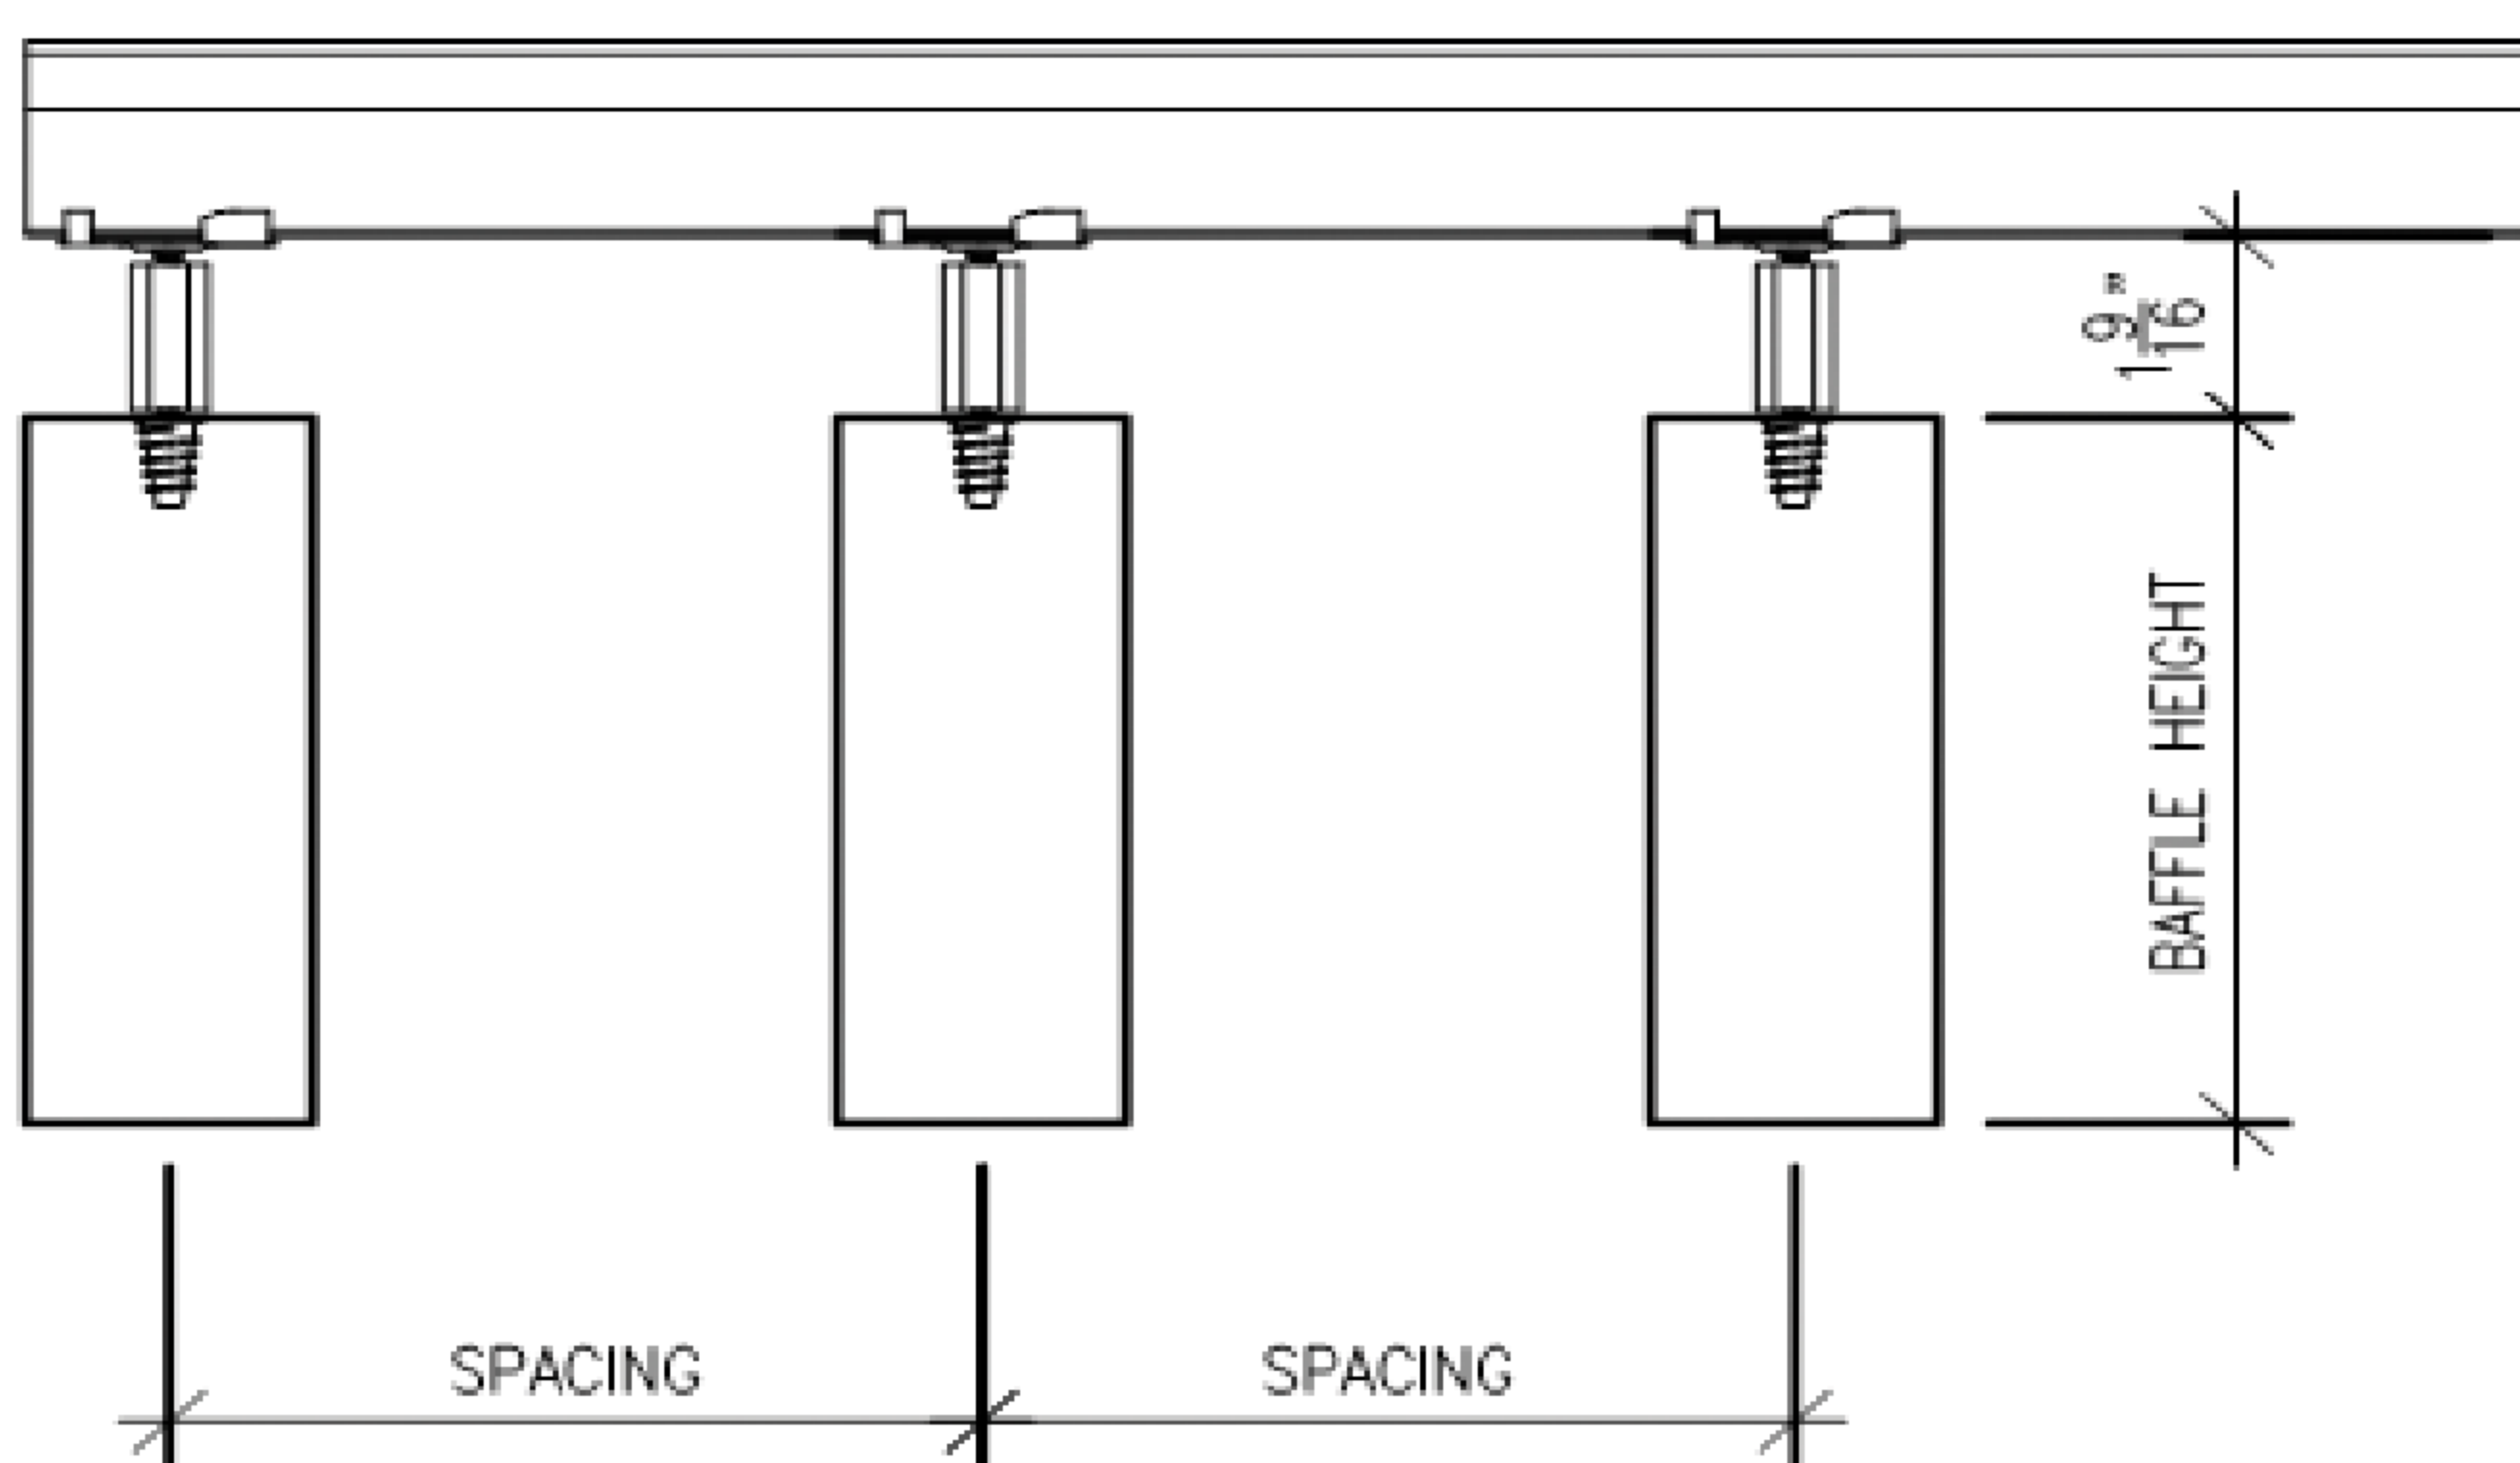

skyacoustics

CADDY TWIST CLIPS

CADDY CLIPS W/ T-BAR MOUNT

Caddy clips are an attachment for a T-Grid system, the baffles are mounted with the use of coupling nut. The clip system has four main parts, nutsert, threaded rod, coupling nut and lastly the caddy clip itself.

The caddy twist clip is suitable for projects with large amounts of acoustical baffles within a condensed area. This reduces/removes swaying and allows for a cleaner and easier install compared to other mounting solutions.