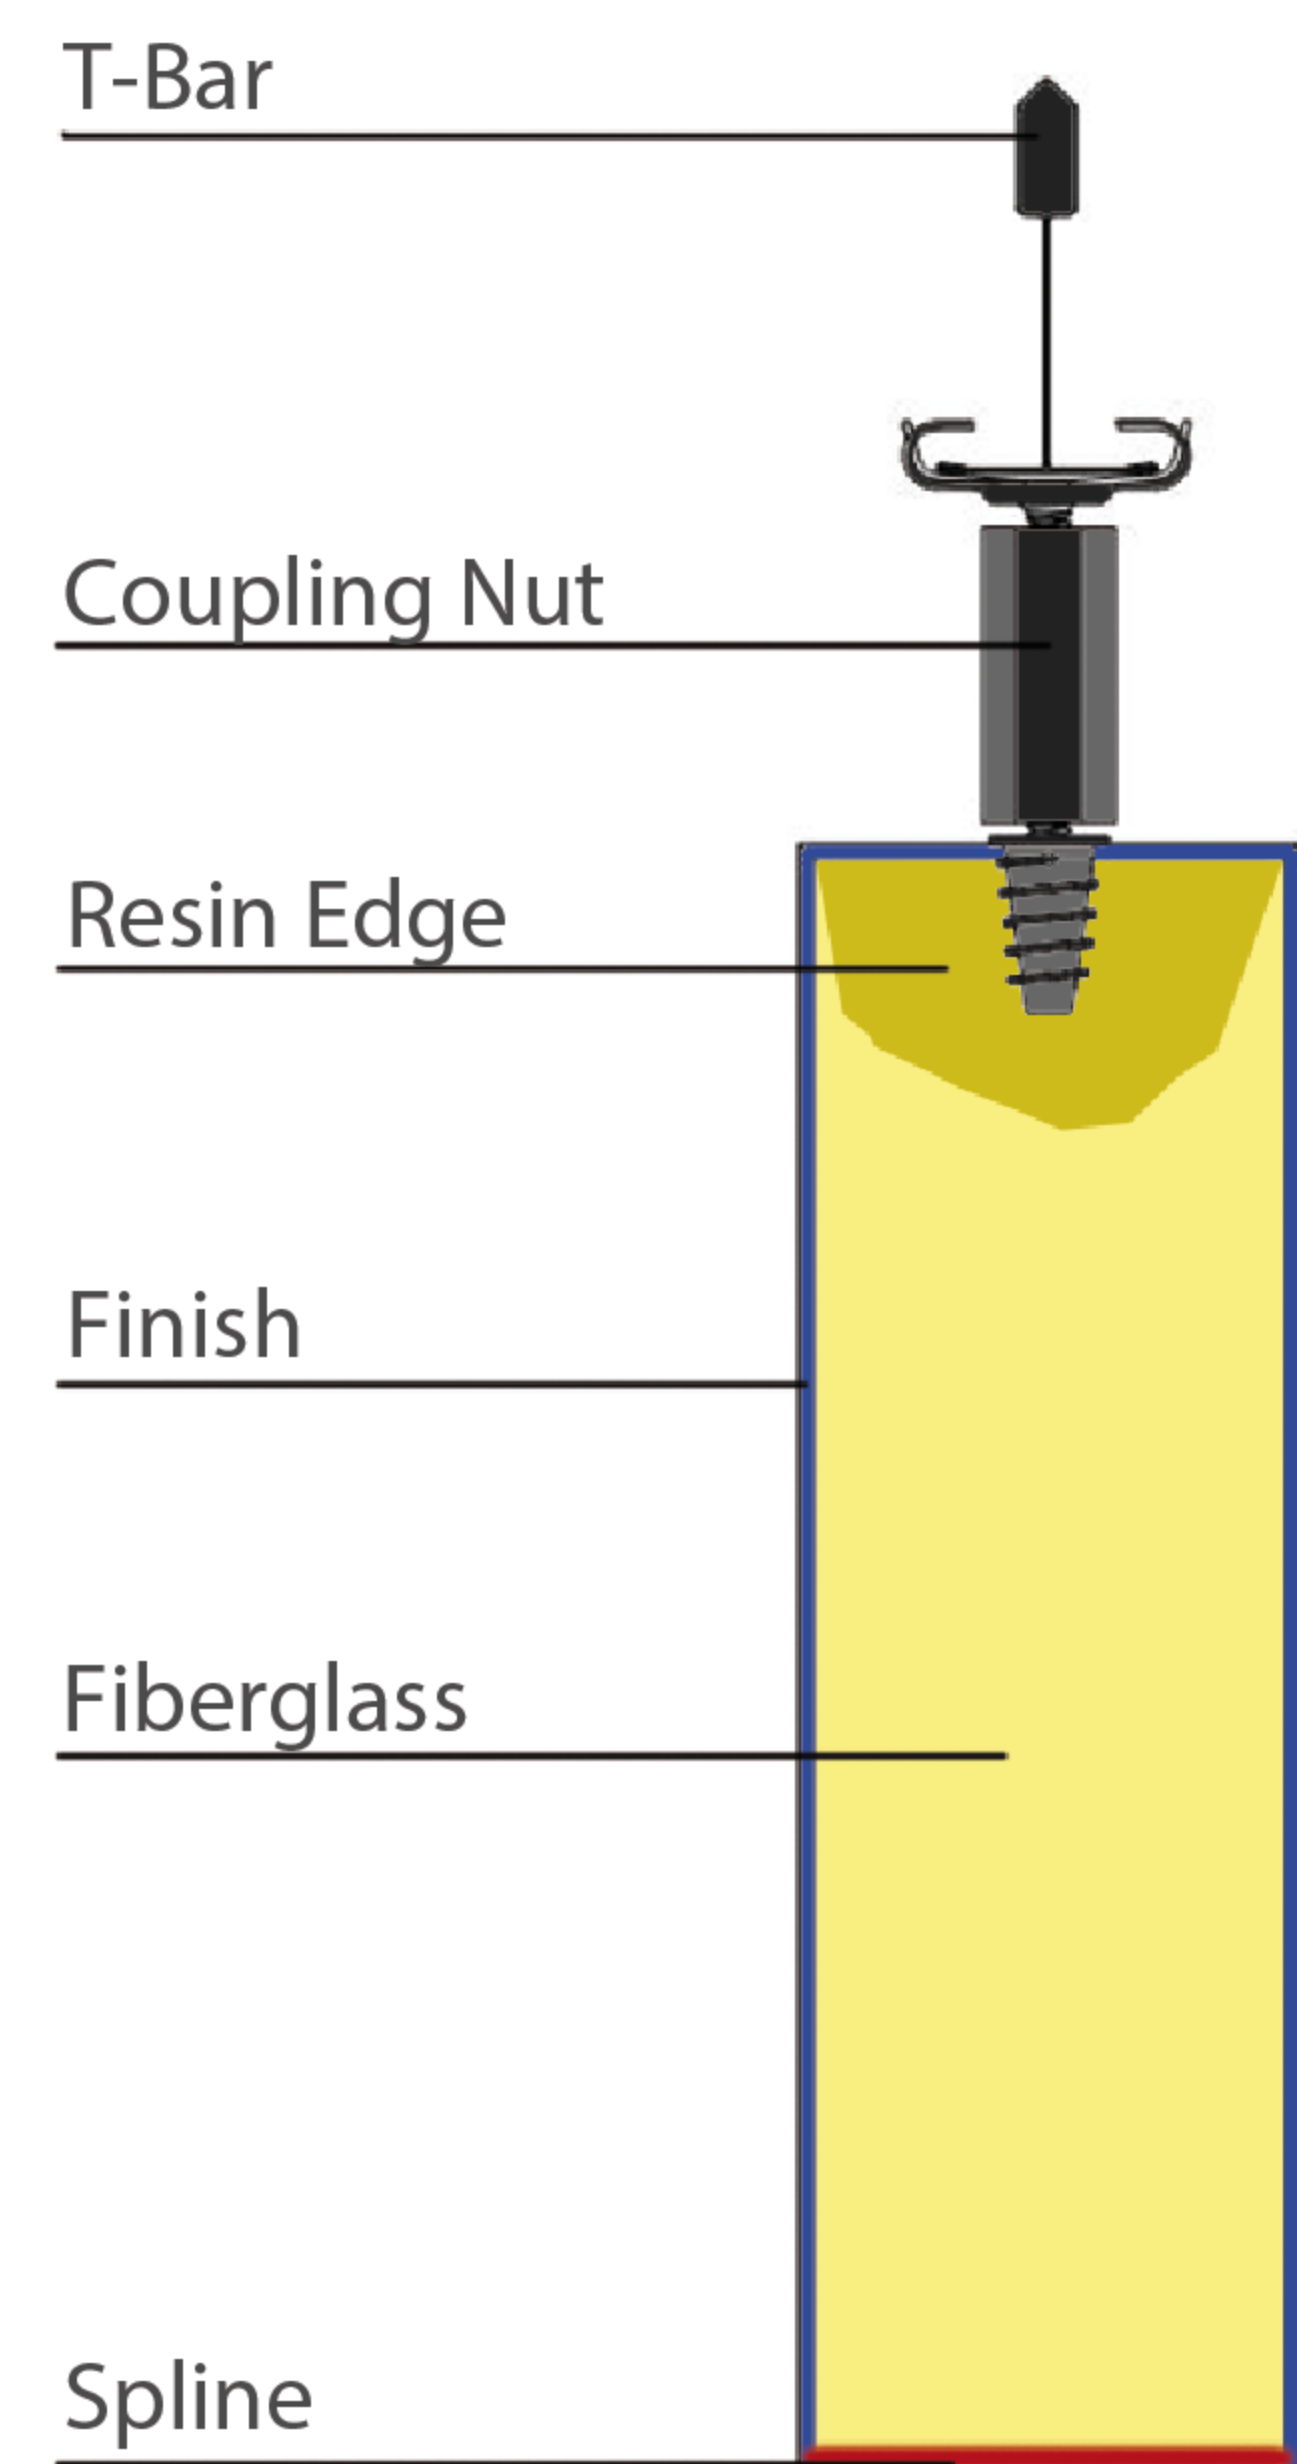

skyacoustics

CADDY TWIST CLIPS

CADDY CLIPS W/ T-BAR MOUNT

Caddy clips are an attachment for a T-Grid system, the baffles are mounted with the use of coupling nut. The clip system has four main parts, nutsert, threaded rod, coupling nut and lastly the caddy clip itself.

The caddy twist clip is suitable for projects with large amounts of acoustical baffles within a condensed area. This reduces/removes swaying and allows for a cleaner and easier install compared to other mounting solutions.