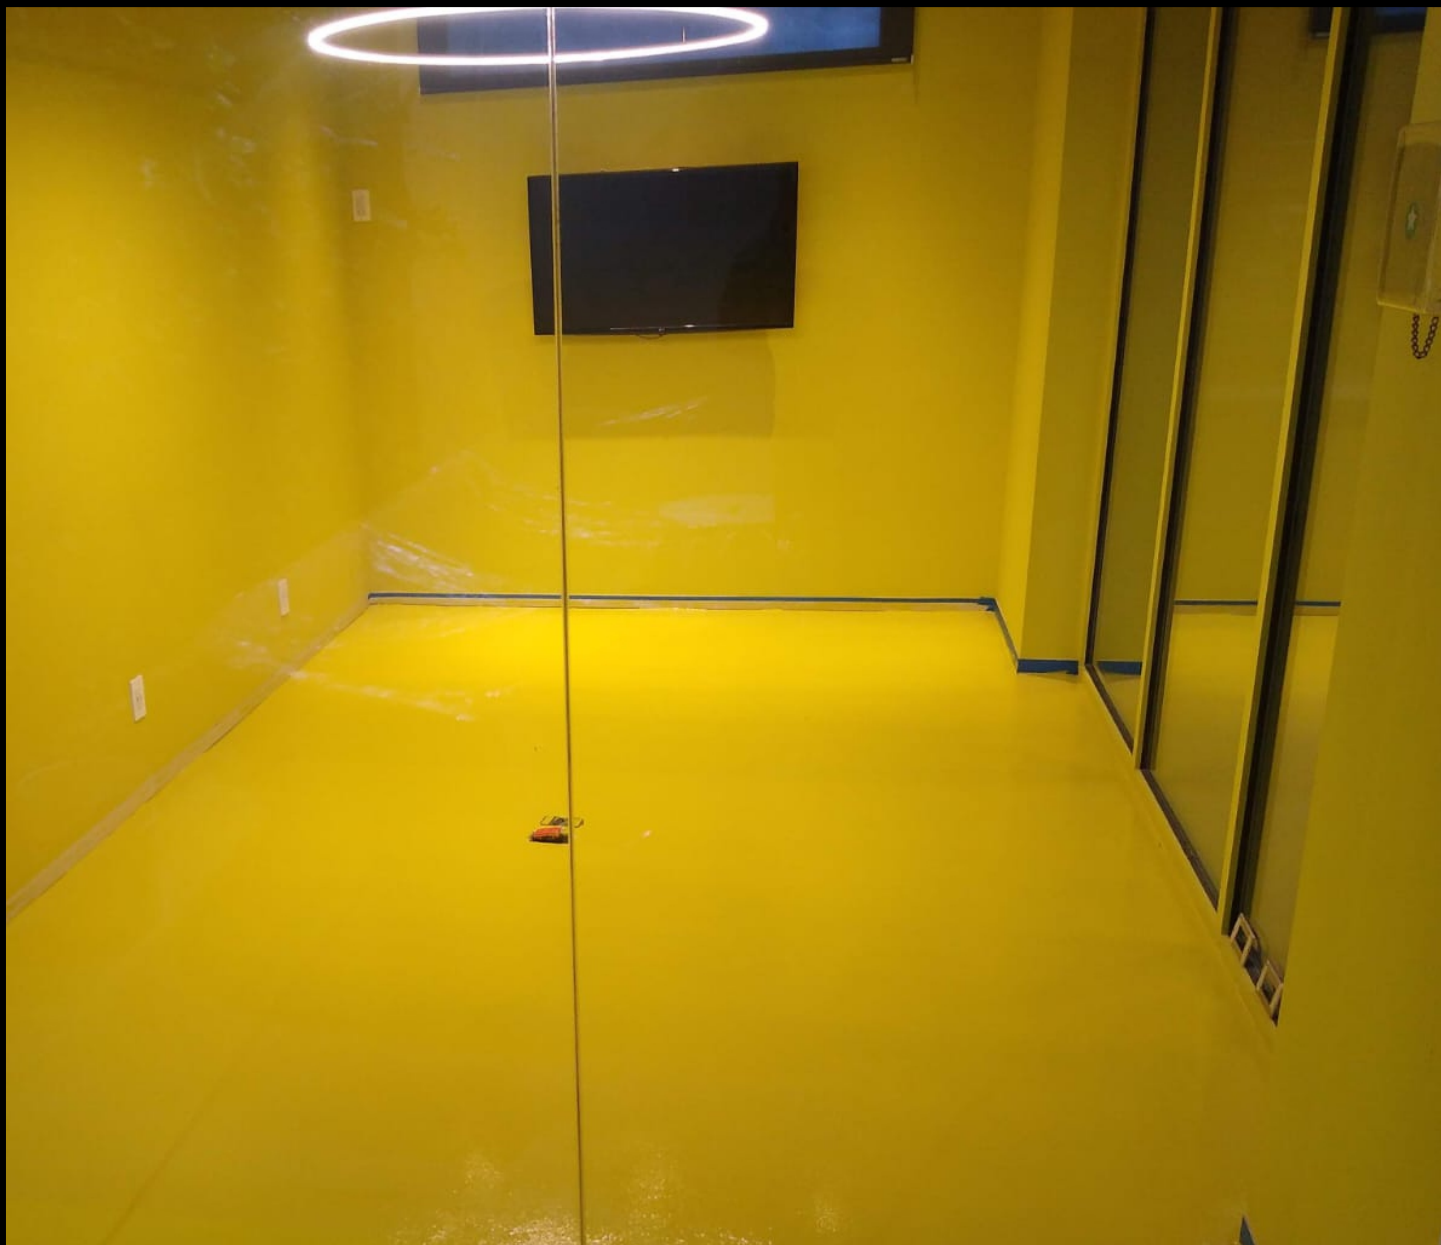

EPÓXICO

YP SPORT
MEXICO