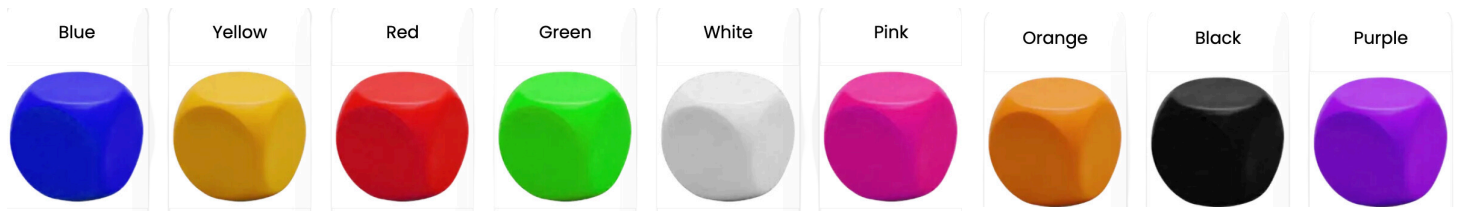

Available Colors: Both Styles