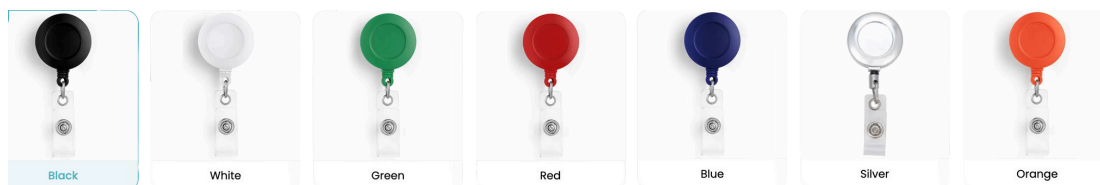

## Plastic Clasp Reel Key Chains

EPOXY KEYCHAIN #KEY2

2500 / \$4,772.50

- Available in Black, Red, White or Blue
- Individually Wrapped
- Free delivery in approximately 3 - 4 weeks
- Rush delivery fees available

## Epoxy Clasp Reel Key Chain

EPOXY KEYCHAIN #KEY3

2500 / \$4,830

- Available in 7 colors; shown below
- Individually Wrapped
- Free delivery in approximately 3 - 4 weeks
- Rush delivery fees available

LANYARD STD # SM1

## STANDARD LANYARD

AVAILABLE IN 8 COLORS

**Imprinted on one side with no logo and single color wording only.**

36", 3/4" wide standard No breakaway, Silver Swivel Hook. No Rush shipping (approx 3 - 4 weeks).

## GROSGRAIN LANYARD

AVAILABLE IN 20 COLORS

**Imprinted on one side with logo + 1 - 2 colors of personalized Wording.**

36", 3/4" wide standard No breakaway. Silver Swivel Hook. No Rush shipping (approx 3 - 4 weeks).