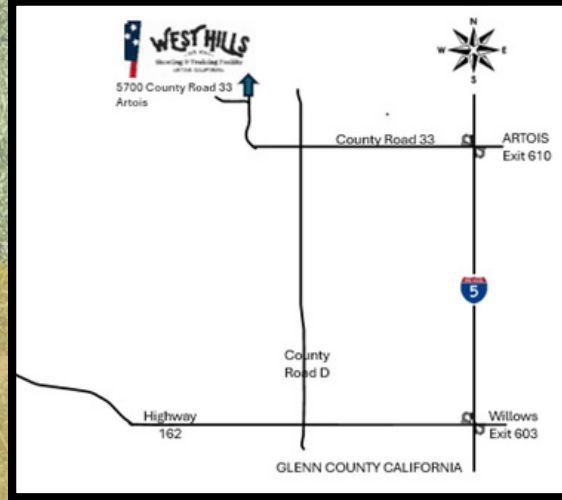

LOCATED WEST OF I-5 AT EXIT 610 (JUST 4 MILES) - 5700 COUNTY ROAD 33

ARTOIS CALIFORNIA

ARCHERY HOURS