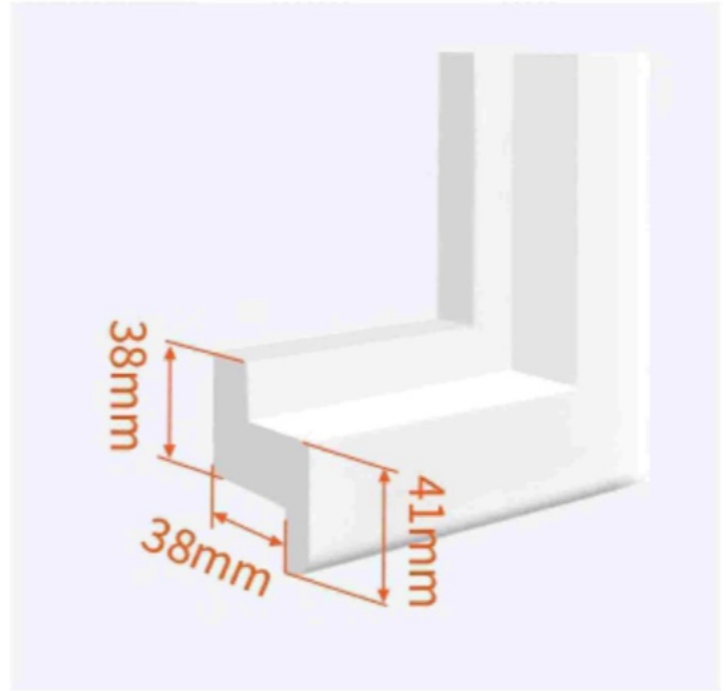

Dimension display

1 Specifications of Louver and Frame

basswood:compact texture,
Not easy to deform

PVC:waterproof,fireproof

2 louver size

63mm±1mm

89mm±1mm

1

Regular Open Ways

1L/1R

2LR

2LL/2RR

4LLRR

2

Regular Open Ways

L Frame

Z Frame(Interior Installation only)

Classical Z Frame (Interior Installation only)