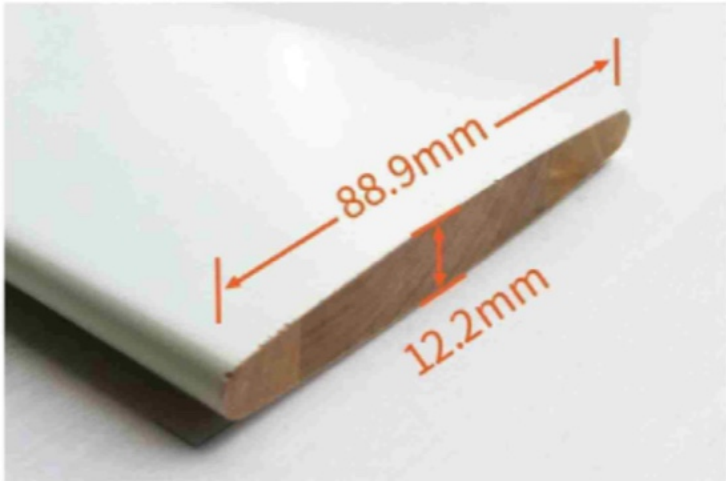

Dimension display

1 Specifications of Louver and Frame

basswood:compact texture,
Not easy to deform

PVC:waterproof,fireproof

2 louver size

63mm±1mm

89mm±1mm

1