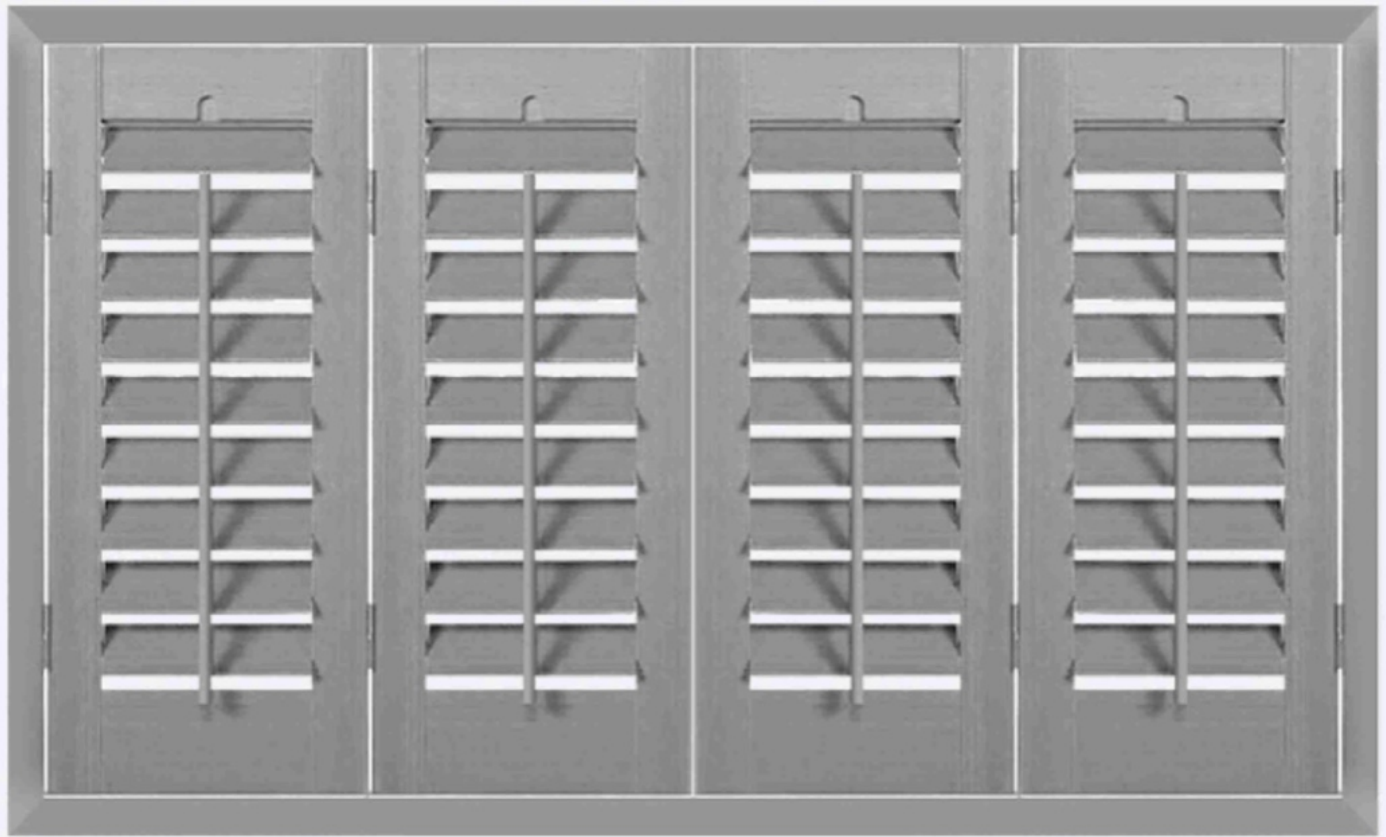

Keep warm in winter, keep the cold current out of the window and keep the room temperature.

Quality Details

Easy-to-use Tilt rod

Adjust the blade closure to control the light at will. The irradiation angle can be changed into an invisible pull rod according to the demand, which is placed on the blade outside the window sash, so that you can open the blade to enjoy the scenery outside the window and have a wider field of vision.

Regular Open Ways

1L/1R

2LR

2LL/2RR

4LLRR

2

Regular Open Ways

L Frame

Z Frame(Interior Installation only)

Classical Z Frame (Interior Installation only)