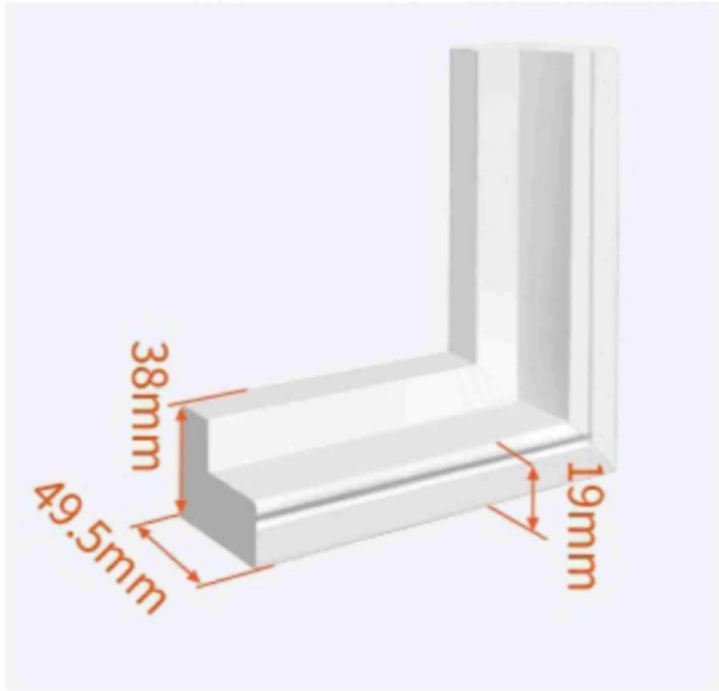

Dimension display

1 Specifications of Louver and Frame

basswood:compact texture,
Not easy to deform

PVC:waterproof,fireproof

2 louver size

63mm±1mm

89mm±1mm

1

Regular Open Ways

1L/1R

2LR

2LL/2RR

4LLRR

2

Regular Open Ways

L Frame