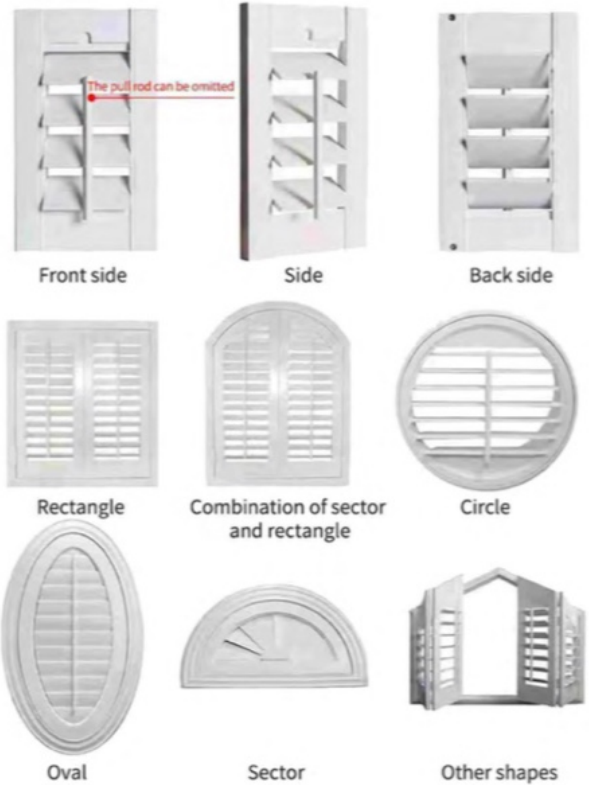

Various Window Types