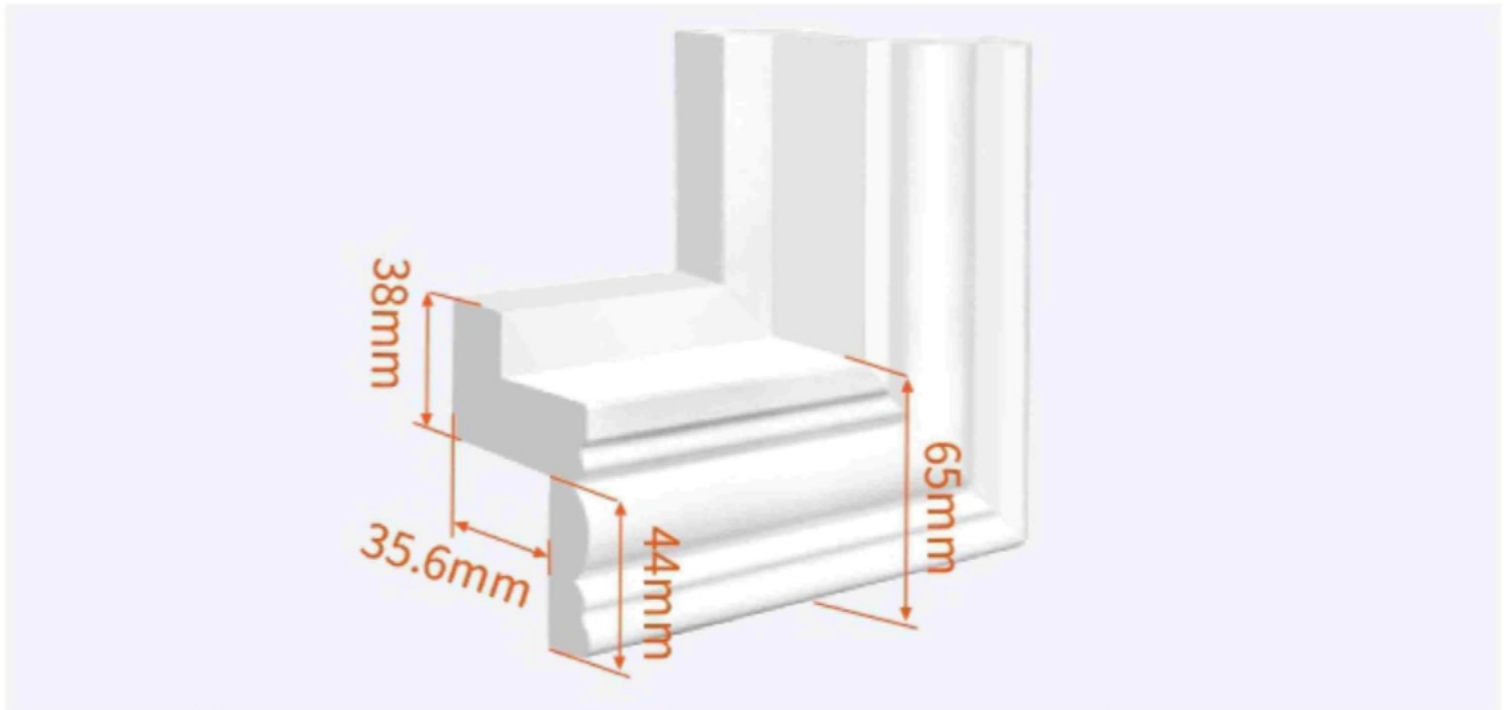

Dimension display

1 Specifications of Louver and Frame

basswood:compact texture,
Not easy to deform

PVC:waterproof,fireproof

2 louver size

63mm±1mm

89mm±1mm

1

Regular Open Ways

1L/1R

2LR

2LL/2RR

4LLRR

2

Regular Open Ways

L Frame

Z Frame(Interior Installation only)

Classical Z Frame (Interior Installation only)