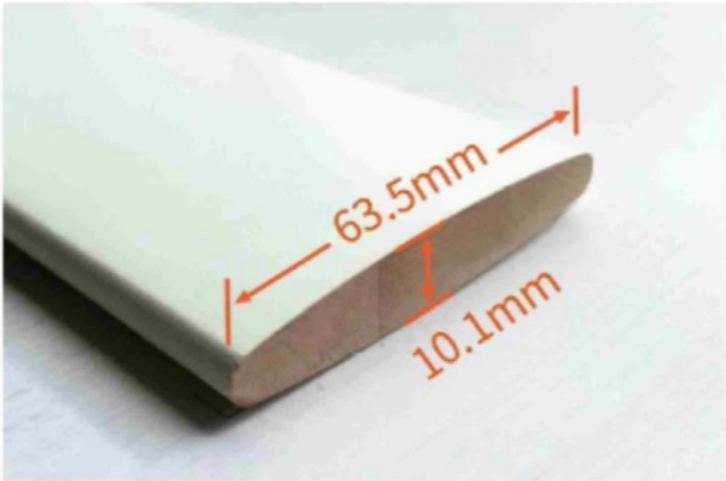

Dimension display

1 Specifications of Louver and Frame

basswood:compact texture,
Not easy to deform

PVC:waterproof,fireproof

2 louver size

63mm±1mm

89mm±1mm

1