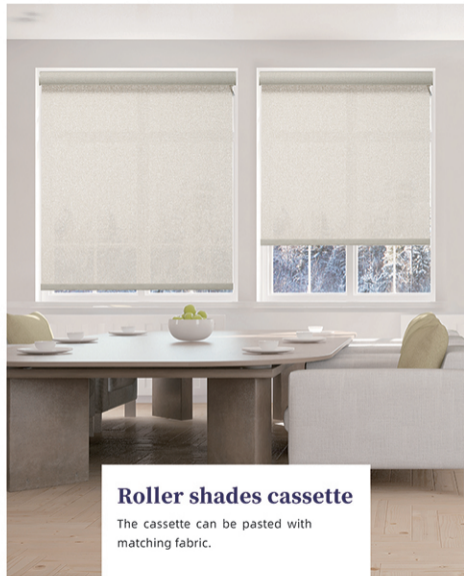

Wall remote

ALEXA!
OPEN THE SHADES!

Smart Options multiple smart control methods

Voice control

Remote control

Phone app control

Smart box

Remote Options 1-16 channel

•Simple color matching,Return to purity

The cassette can be pasted with matching fabric.

•System

Aluminum cassette,sturdy and durable,
Multi-scene decoration,styles meet your
requirement.

Accessories Easy to install, Simple operation.

Bottom rail (white, grey, black)

Elaborate

Stable and durable,colorful high-end.

Bottom rail

(white, grey)

Our production

Blackout and light filtering,Light Management
Throughout the Day,Soft Radiance,Enjoy soft
sunlight.