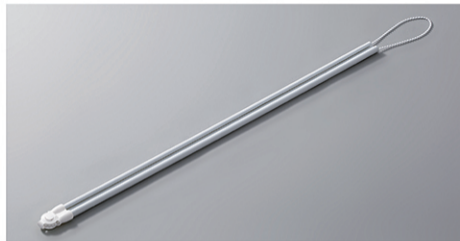

Select POM chain/soft touch. Adjustable light.

Roller shades
cassette

Open roller
shades

Bracket
roller shades

Easy operation
chain control

Details

UV Protection

304 stainless steel
chain available

5 color of Continuous
Bead Chain

5 color of Safety
Chain Holder

**Wand stick style # 001****Safety & Environment****Wand stick style # 002****Wand stick cover metal chain**

Chain cover wand

Easy install, light adjusted.

Wand stick style # 003

Dedication to details

Easy assembly

Safe protection

Cordless roller shades

Simply push up or pull down, with this cordless lifting system.

Spring-assist for easy control

Adjusted light