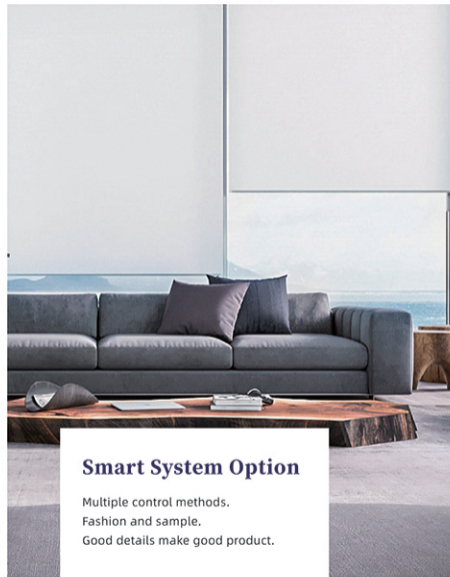

Wall remote