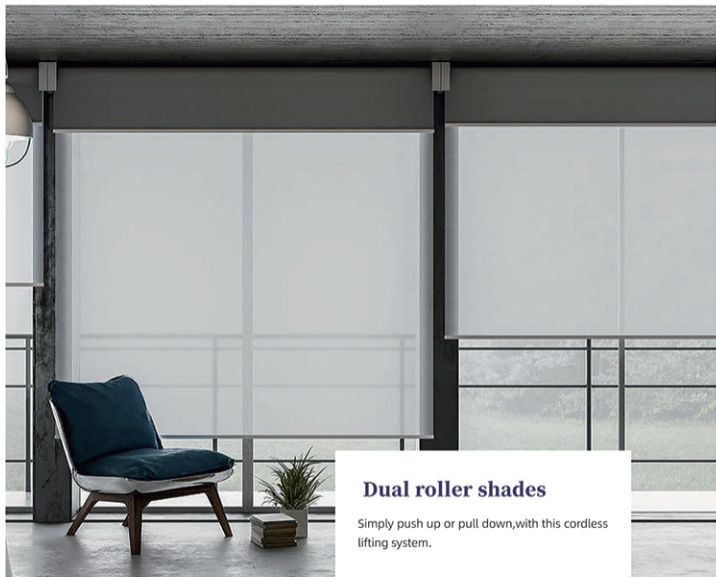

Wall remote

ALEXA!
OPEN THE SHADES!

Smart Options multiple smart control methods

Voice control

Remote control

Phone app control

Smart box

Remote Options 1-16 channel

Bottom rail (white, grey, black)

Elaborate

Stable and durable,colorful high-end.

Bottom rail

(white, grey)

Our production

Blackout and light filtering,Light Management
Throughout the Day,Soft Radiance,Enjoy soft
sunlight.