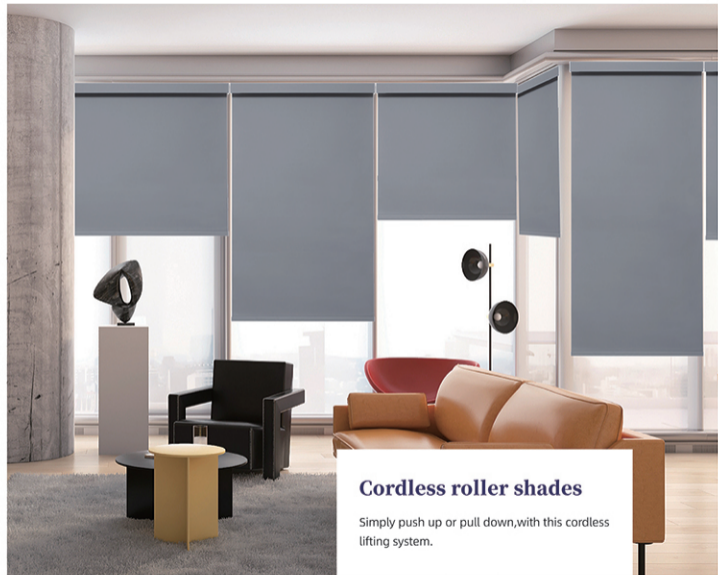

Wand stick style # 003

Dedication to details

Easy assembly

Safe protection

Cordless roller shades

Simply push up or pull down, with this cordless lifting system.

Spring-assist for easy control

Adjusted light

Extensive Fabric Selection

Motorized roller shades

Selection of the motor.
Smart control, remote control.

Lithium rechargeable
battery motor

Hardwired motor

Zigbee battery
motor

USB charge connector

Wall remote

Wall remote

ALEXA!
OPEN THE SHADES!

Smart Options multiple smart control methods

Voice control

Remote control

Phone app control

Smart box

Remote Options 1-16 channel

Bottom rail (white, grey, black)

Elaborate

Stable and durable,colorful high-end.

Bottom rail

(white, grey)

Our production

Blackout and light filtering,Light Management
Throughout the Day,Soft Radiance,Enjoy soft
sunlight.