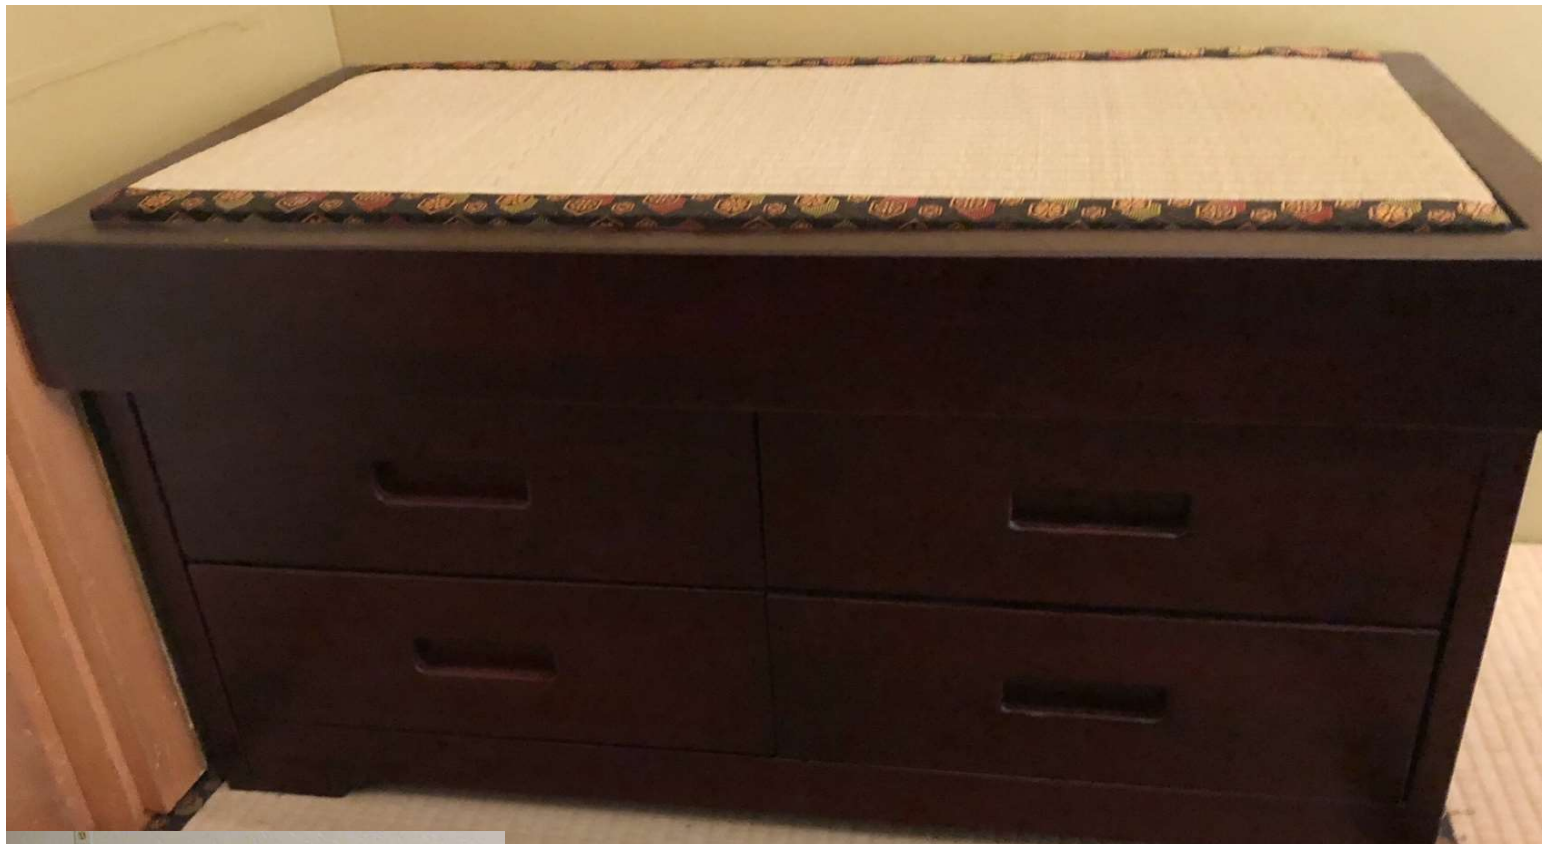

Yan's International Inc.

2135 Stagecoach Road, Stockton, CA 95215

Phone: (209) 941-4888 Fax: (209) 941-4999

Website: www.miwafuton.com Email: support@miwafuton.com Social: facebook.com/yansinternational