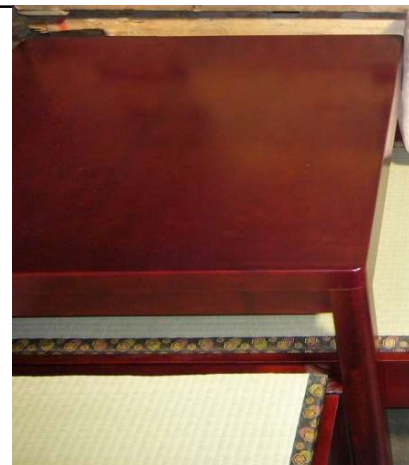

## Punee Table

Size/Color	Item #
Reg/Honey Oak	030504
Reg/Ant. Mahogany	030503
Lg/Honey Oak	030505
Lg/Ant. Mahogany	030506

\*Regular Size: 35" x 35" x 23"H, Large Size: 47" x 47" x 23"H. Customized height available, inquire for more information.