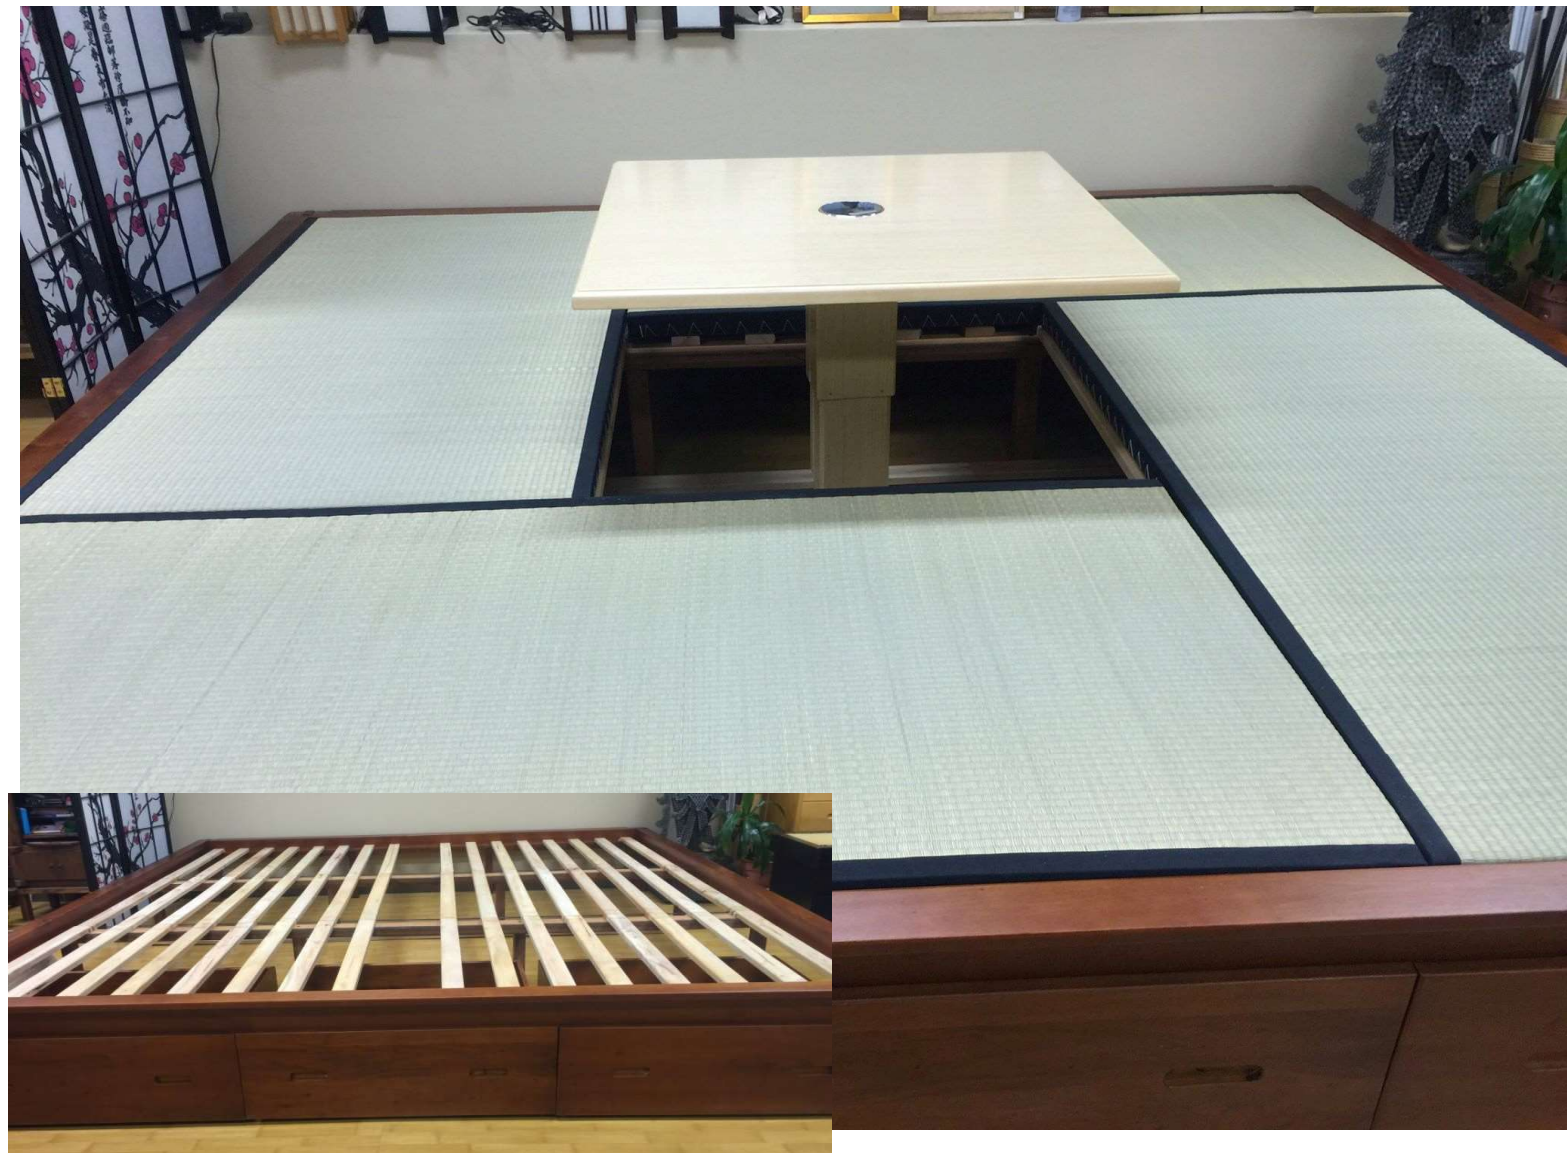

## Tall Tatami Base

Size	Item #
6' x 9'	098966
9' x 9'	098996
Drawers	098916
Table Top	097001
Table Manual Lifter	097011

\*Available in Honey Oak only. Drawers and Table Manual Lifter and Top options sold separately. Inquire for more information.