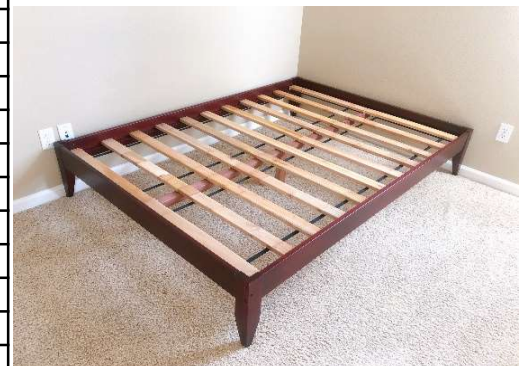

Albany Bed

Size/Color		Item #
Single	Honey Oak	030455
	Antique Mahogany	030456
Double	Honey Oak	030465
	Antique Mahogany	030466
Queen	Honey Oak	030485
	Antique Mahogany	030486
Cal King	Honey Oak	030495
	Antique Mahogany	030496
E. King	Honey Oak	030475
	Antique Mahogany	030476