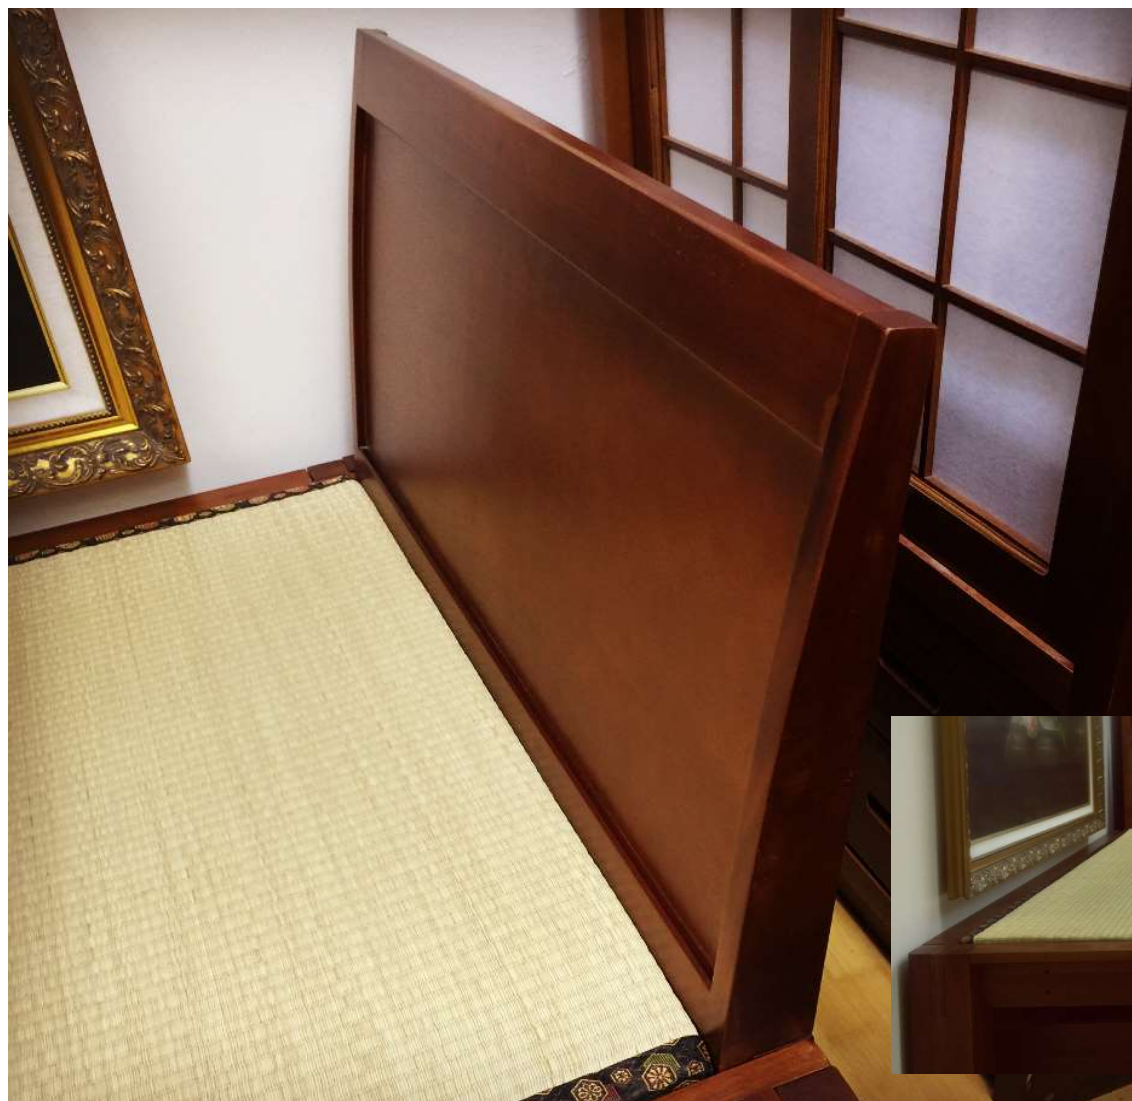

Yan's International Inc.

2135 Stagecoach Road, Stockton, CA 95215

Phone: (209) 941-4888 Fax: (209) 941-4999

Website: www.miwafuton.com Email: support@miwafuton.com Social: facebook.com/yansinternational