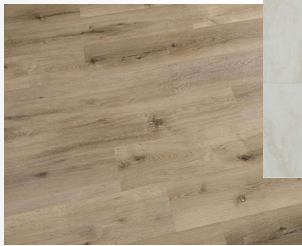

M COLORADO Casual

Walls → SW Agreeable Gray SW Extra White → Trim

Shaw Flooring

Cali Builders Choice, Aged Hickory

Mannington Ralra, Austria Snow

Midway Plaza, Wheat Field

Interior

Plans 3, 4 & 5 Exterior

Plans 1 & 2 Exterior

Arizona Tile

545 BLEACHED WOOD

Grout

Wilson Art, High Rise-Secondary Baths

Paloma Cotton Matte
4 x 16 Backsplash/Master Shower
3 x 6 Secondary Baths
Bleached Wood Grout

MSI - Frost White

Black - Perimeter & Bathrooms
White - Island

Progress Lighting

Adley

Lavelle

Delta Plumbing

Coranto & Kyra