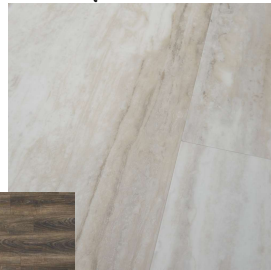

SW Extra White

Trim

Shaw Flooring

Highland Charm, Snow Peak

Mannington LVP Adura Cascade, Sea Mist

Floorte LVP, Heritage, Walnut Acorn

Trav Ancient Silver 2 x 4 Kitchen Backsplash

Emser Tile

Catch, Fawn 4 x 16 Master Bath 3 x 6 Secondary Baths

MSI, Frost White - Kitchen/Master Bath

Wilsonart, Classic Linen - Secondary Baths

Grout

Knotty Alder, Smoke Cabinet

Progress Lighting

Barnes Mill

Briarwood