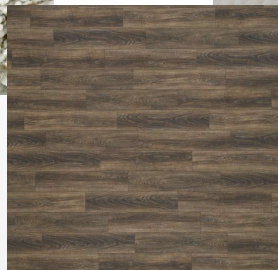

SW Extra White

Trim

Shaw Flooring

Highland Charm, Snow Peak

Mannington LVP Adura Cascade, Sea Mist

Floorte LVP, Heritage, Walnut Acorn

Trav Ancient Silver 2 x 4 Kitchen Backsplash

Emser Tile

Catch, Fawn 4 x 16 Master Bath 3 x 6 Secondary Baths

MSI, Frost White - Kitchen/Master Bath

Wilsonart, Classic Linen - Secondary Baths

Grout

Knotty Alder, Smoke Cabinet

Progress Lighting

Barnes Mill

Briarwood