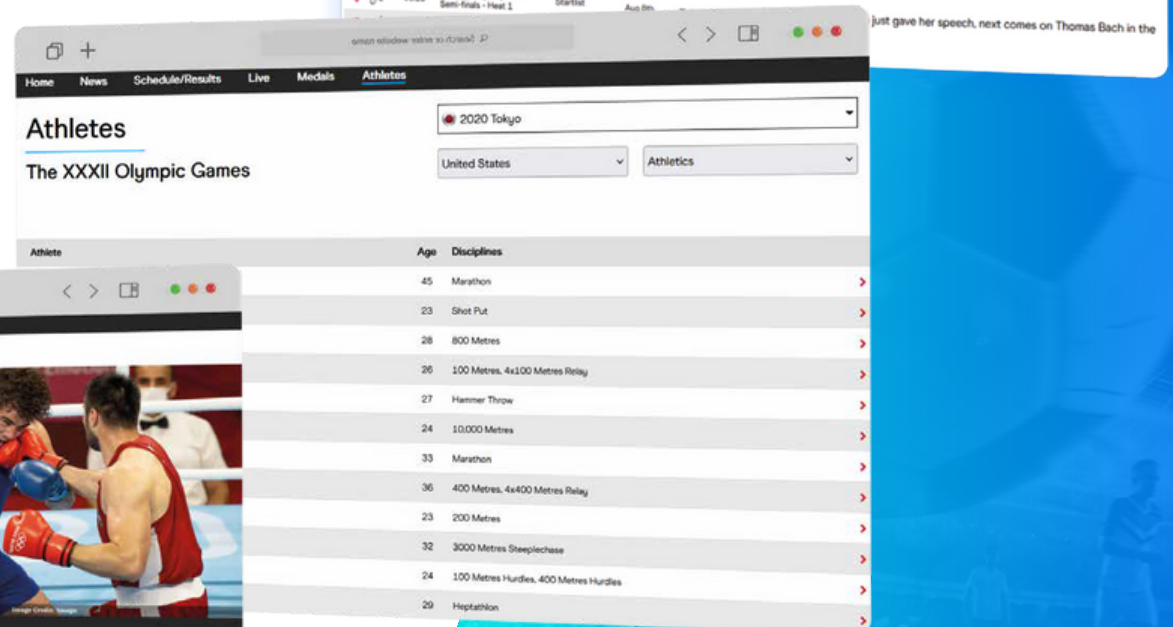

EDITORIAL & VIDEO

SPORTS NEWSWIRE

News service covering major international sports daily in several languages. All editorials are meta-tagged to our unique Competition, Team and Player IDs – enables to populate content to a specific news section. Each editorial is also supplied with rights-cleared images.

AUTOMATED VIDEO

Converting our datasets into high performing video assets with AI video generation featuring an interesting storyboard for facts, figures and stats all rolled up into a short format video.