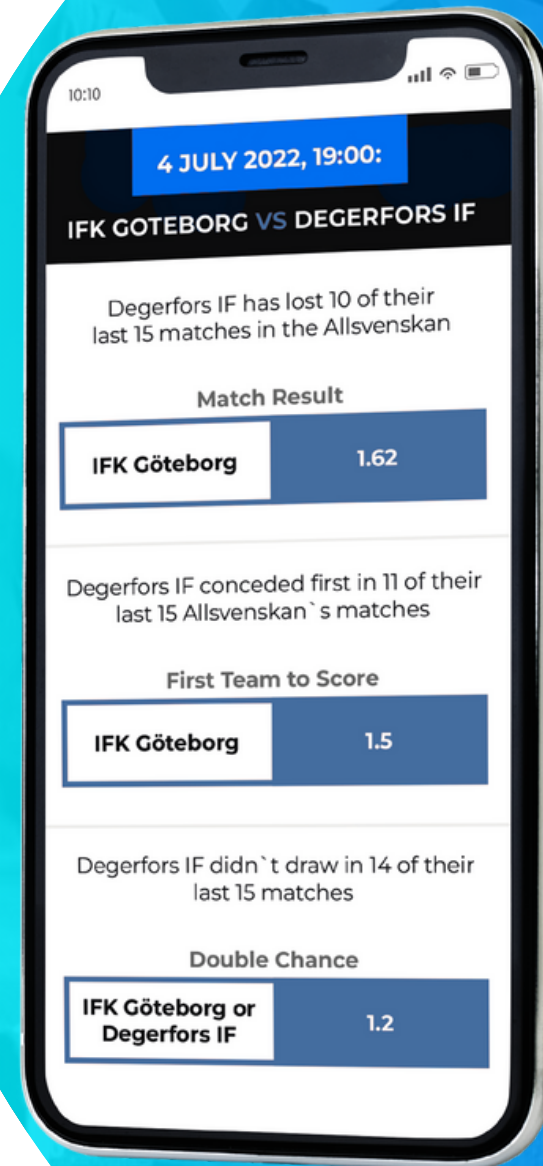

SPORTS ODDS

GET MATCH ODDS UPDATES IN REAL-TIME
VIA THE [GLOBAL GAMING DATA ODDS](#)
SERVICE

- Pre-match & in-play markets
- Fixture / event information and start time
- Player props & futures

For the US, we supply official bookmaker odds licensed per state.

Match odds are tagged to a unique Game ID to pull Odds and match data in a single feed.

The screenshot shows a web browser displaying sports betting odds for two leagues: CHAMPIONS LEAGUE and ENGLAND CHAMPIONSHIP. Each league has a table with columns for EVENT, TIPS, PREVIEW, LAST 5, and SELECTION. The SELECTION column shows odds for Home, Draw, and Away outcomes from various bookmakers like UNIBET, betway, and tipico.

CHAMPIONS LEAGUE				
EVENT	TIPS	PREVIEW	LAST 5	SELECTION
28 May 21:00 Liverpool vs Real Madrid	2		●●●●●	Home: UNIBET 28/25, Draw: UNIBET 14/5, Away: betway 5/2
ENGLAND CHAMPIONSHIP				
EVENT	TIPS	PREVIEW	LAST 5	SELECTION
29 May 17:30 Huddersfield Town AFC vs Burnley FC	1		●●●●●	Home: UNIBET 53/20, Draw: betway 23/10, Away: UNIBET 59/50
29 May 17:30 Blackburn Rovers FC vs Queens Park Rangers FC	0		●●●●●	Home: tipico 13/5, Draw: tipico 21/10, Away: tipico 23/20
29 May 17:30 Blackpool FC vs Reading FC	1		●●●●●	Home: UNIBET 53/20, Draw: betway 23/10, Away: UNIBET 59/50
29 May 17:30 Cardiff City FC vs Norwich City FC	0		●●●●●	Home: tipico 13/5, Draw: tipico 21/10, Away: tipico 23/20

FACTS & INSIGHTS

SHORT & SHARP PIECES OF CONTEXTUAL INSIGHTS,
COVERING BOTH TEAMS AND PLAYERS.

Stimulators for engaging fans & bettors to make fast pre-match & in-play betting decisions, keeps them on-site for longer and engages across marketing channels.