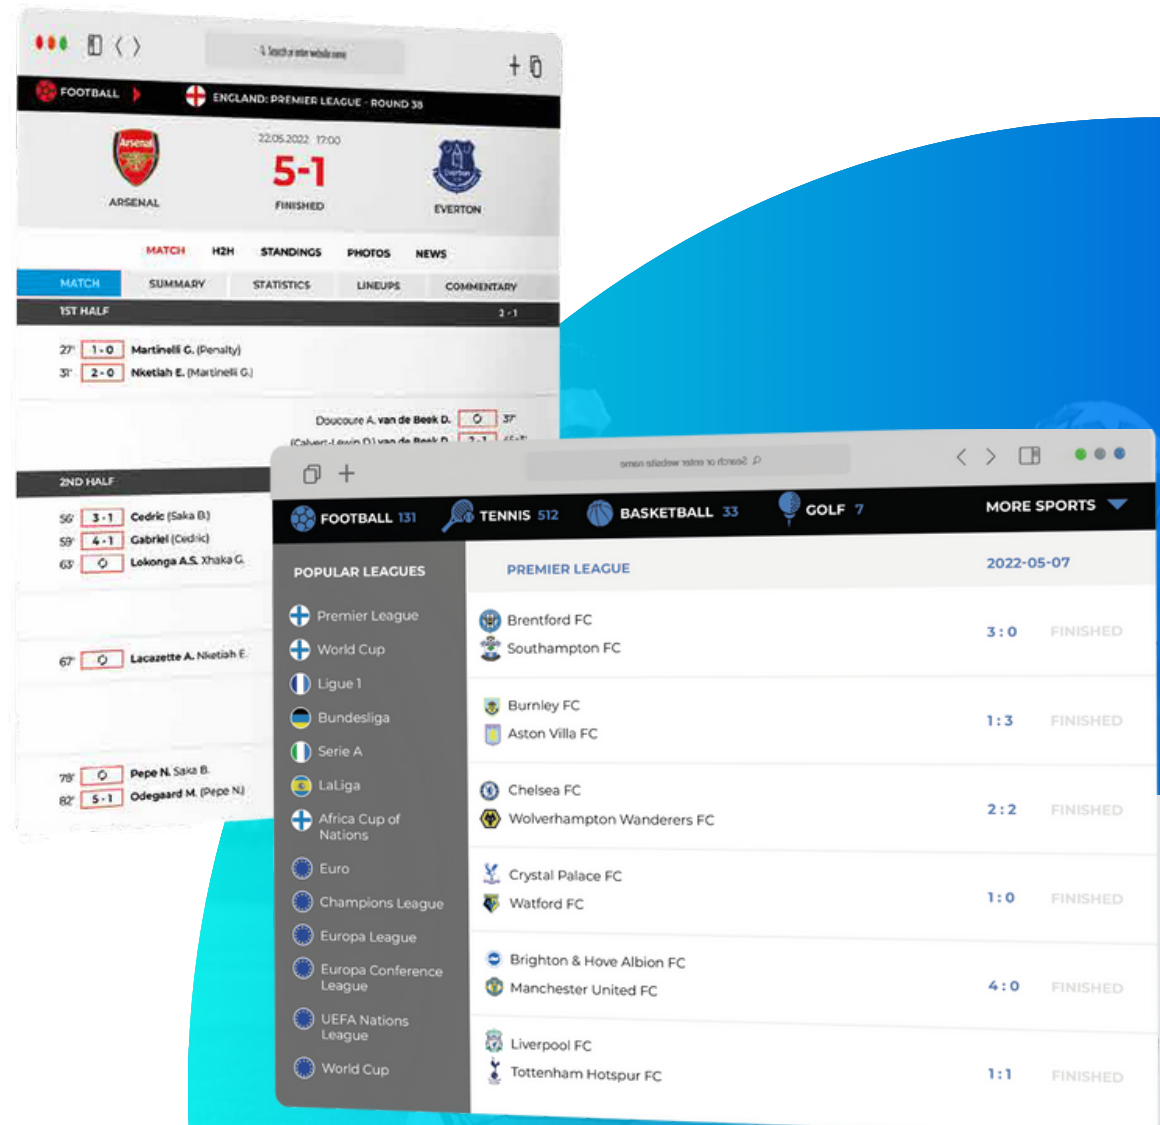

SPORTS DATA & LIVESCORES

**EXTENSIVE, INDEPTH DATA CATALOG
SPANNING 70 SPORTS WITH 5000+
COMPETITIONS. OBTAIN STATS FOR ANY
LEAGUE PLAYED WORLDWIDE.**

MATCH PREVIEW CENTRE

Data-rich previews focused on the most relevant team & player data encompassing head-to-head records, form guides and performance metrics for betting lines

LIVESCORES

Fast Livescores and Game logs featuring match timeline and hundreds of data points

COMPETITION DATA

Rich competition data which includes Schedules, Team Info, Player Profiles, Venue info and Historical seasons