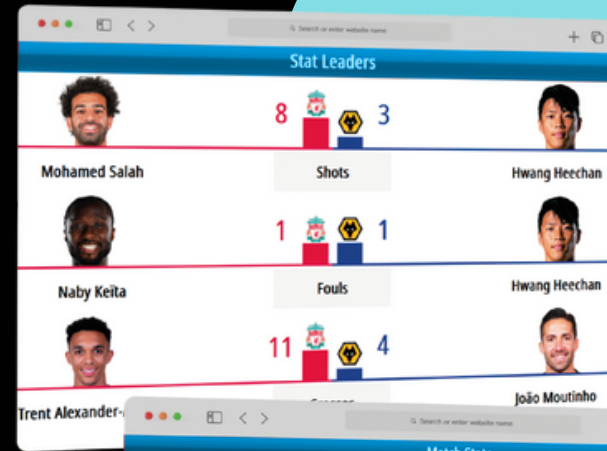

API

THE SPORTS DATA API DELIVERS EASY TO UNDERSTAND XML / JSON DATA FEEDS BACKED WITH API DOCUMENTATION AND FREE TECHNICAL SUPPORT.

OUR MARKET LEADING SERVICE ALSO OFFERS CUSTOM API SOLUTIONS PROVIDING THE ABILITY FOR CLIENTS TO CUSTOMIZE FEEDS ACCORDING TO THEIR NEEDS.