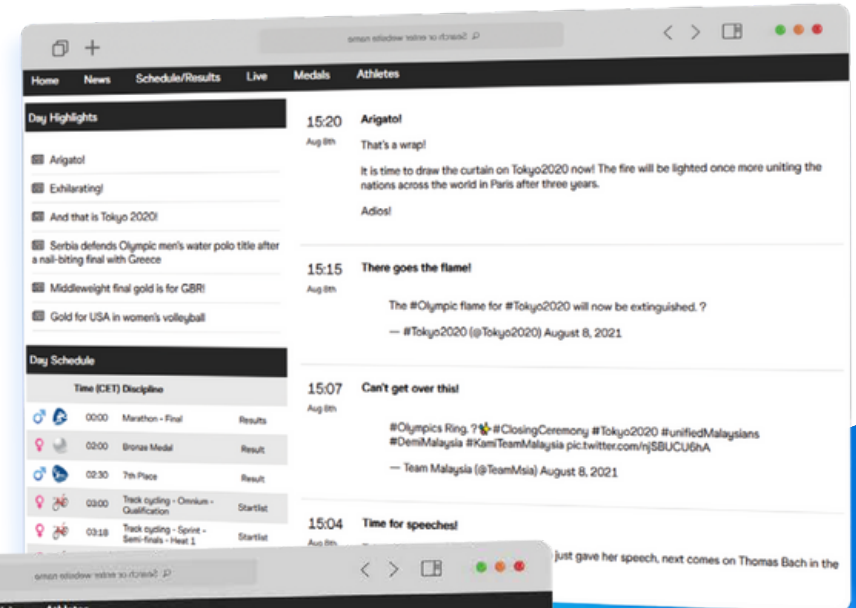

EDITORIAL & VIDEO

SPORTS NEWSWIRE

News service covering major international sports daily in several languages. All editorials are meta-tagged to our unique Competition, Team and Player IDs – enables to populate content to a specific news section. Each editorial is also supplied with rights-cleared images.

AUTOMATED VIDEO

Converting our datasets into high performing video assets with AI video generation featuring an interesting storyboard for facts, figures and stats all rolled up into a short format video.