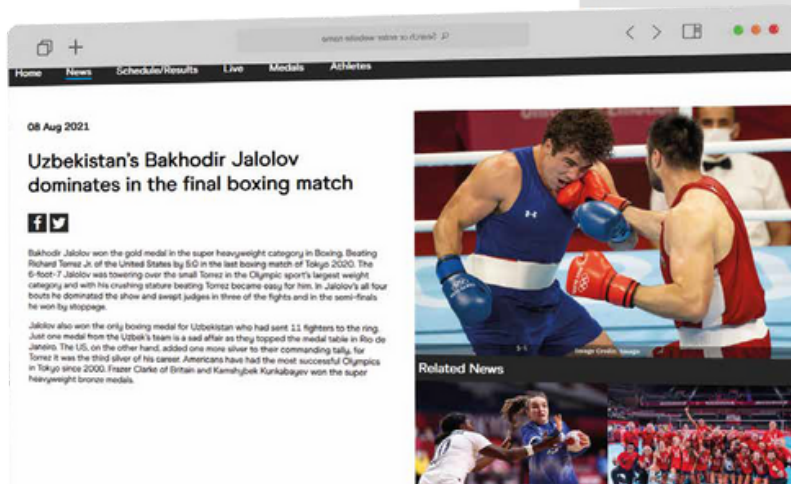

EDITORIAL & VIDEO

SPORTS NEWSWIRE

News service covering major international sports daily in several languages. All editorials are meta-tagged to our unique Competition, Team and Player IDs – enables to populate content to a specific news section. Each editorial is also supplied with rights-cleared images.

AUTOMATED VIDEO

Converting our datasets into high performing video assets with AI video generation featuring an interesting storyboard for facts, figures and stats all rolled up into a short format video.