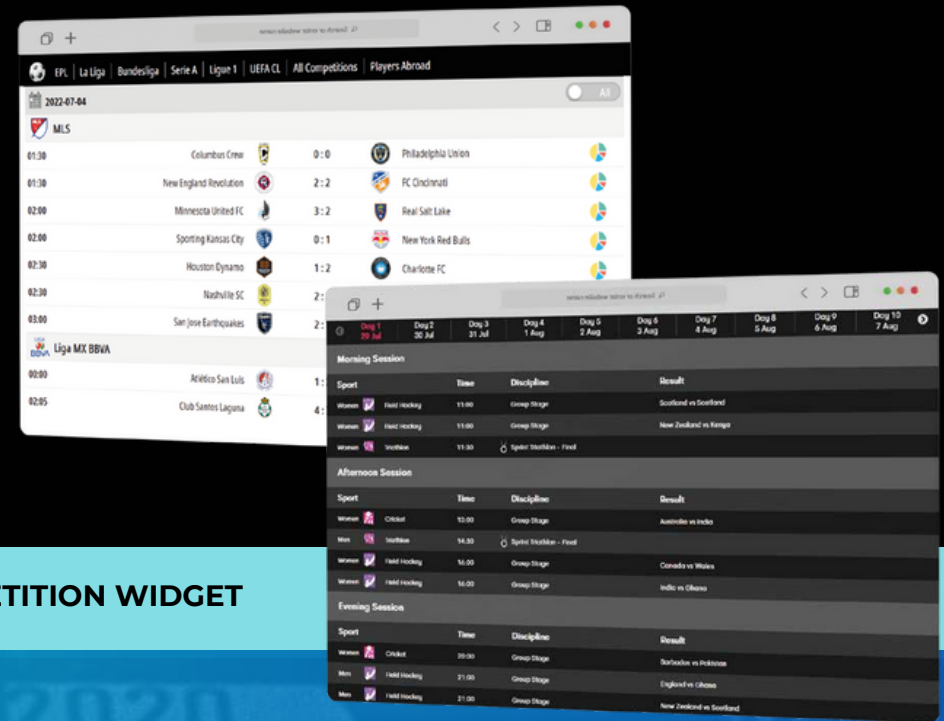

WIDGETS

WIDGETS PROVIDE GREATER DEGREE OF FLEXIBILITY TO QUICKLY ADD SPORTS CONTENT ANYWHERE ON YOUR WEBSITE.

OUR WIDGETS ARE FULLY RESPONSIVE ASSETS THAT FIT NEATLY ON ANY DEVICE WITH JUST A FEW LINES OF CODE.

LIVESCORES WIDGET | ODDS WIDGET | HOMEPAGE WIDGET | COMPETITION WIDGET

KEY FEATURES:

FULLY CUSTOMIZABLE
SPORTS DATA WIDGETS

OUT OF THE BOX SOLUTION:
SETUP & HOSTING

RESPONSIVE
DESIGN

MATCH YOUR
BRAND PLAYBOOK

MULTI-LINGUAL
OPTIONS