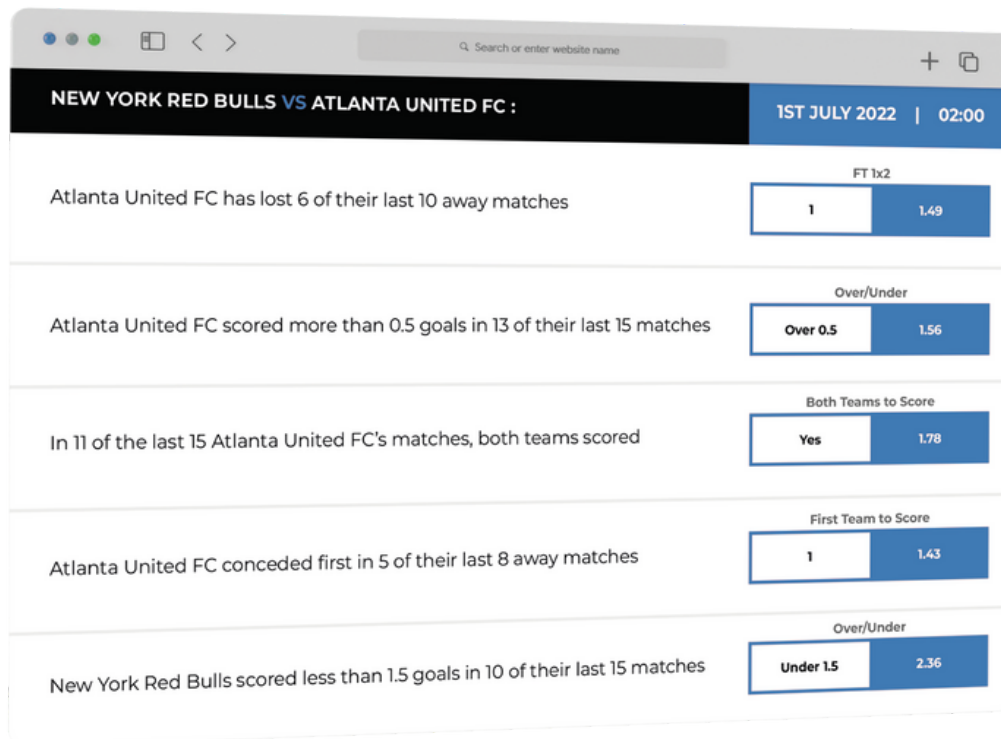

SPORTS ODDS

GET MATCH ODDS UPDATES IN REAL-TIME
VIA THE [GLOBAL GAMING DATA ODDS](#)
SERVICE

- Pre-match & in-play markets
- Fixture / event information and start time
- Player props & futures

For the US, we supply official bookmaker odds licensed per state.

Match odds are tagged to a unique Game ID to pull Odds and match data in a single feed.

The screenshot shows a web browser displaying sports betting odds for two leagues: CHAMPIONS LEAGUE and ENGLAND CHAMPIONSHIP. Each league has a table with columns for EVENT, TIPS, PREVIEW, LAST 5, and SELECTION. The SELECTION column shows odds for Home, Draw, and Away outcomes from various bookmakers like UNIBET, betway, and tipico.

CHAMPIONS LEAGUE				
EVENT	TIPS	PREVIEW	LAST 5	SELECTION
28 May 21:00 Liverpool vs Real Madrid	2		●●●●●	Home: UNIBET 28/25, Draw: UNIBET 14/5, Away: betway 5/2
ENGLAND CHAMPIONSHIP				
EVENT	TIPS	PREVIEW	LAST 5	SELECTION
29 May 17:30 Huddersfield Town AFC vs Burnley FC	1		●●●●●	Home: UNIBET 53/20, Draw: betway 23/10, Away: UNIBET 59/50
29 May 17:30 Blackburn Rovers FC vs Queens Park Rangers FC	0		●●●●●	Home: tipico 13/5, Draw: tipico 21/10, Away: tipico 23/20
29 May 17:30 Blackpool FC vs Reading FC	1		●●●●●	Home: UNIBET 53/20, Draw: betway 23/10, Away: UNIBET 59/50
29 May 17:30 Cardiff City FC vs Norwich City FC	0		●●●●●	Home: tipico 13/5, Draw: tipico 21/10, Away: tipico 23/20

FACTS & INSIGHTS

SHORT & SHARP PIECES OF CONTEXTUAL INSIGHTS,
COVERING BOTH TEAMS AND PLAYERS.

Stimulators for engaging fans & bettors to make fast pre-match & in-play betting decisions, keeps them on-site for longer and engages across marketing channels.