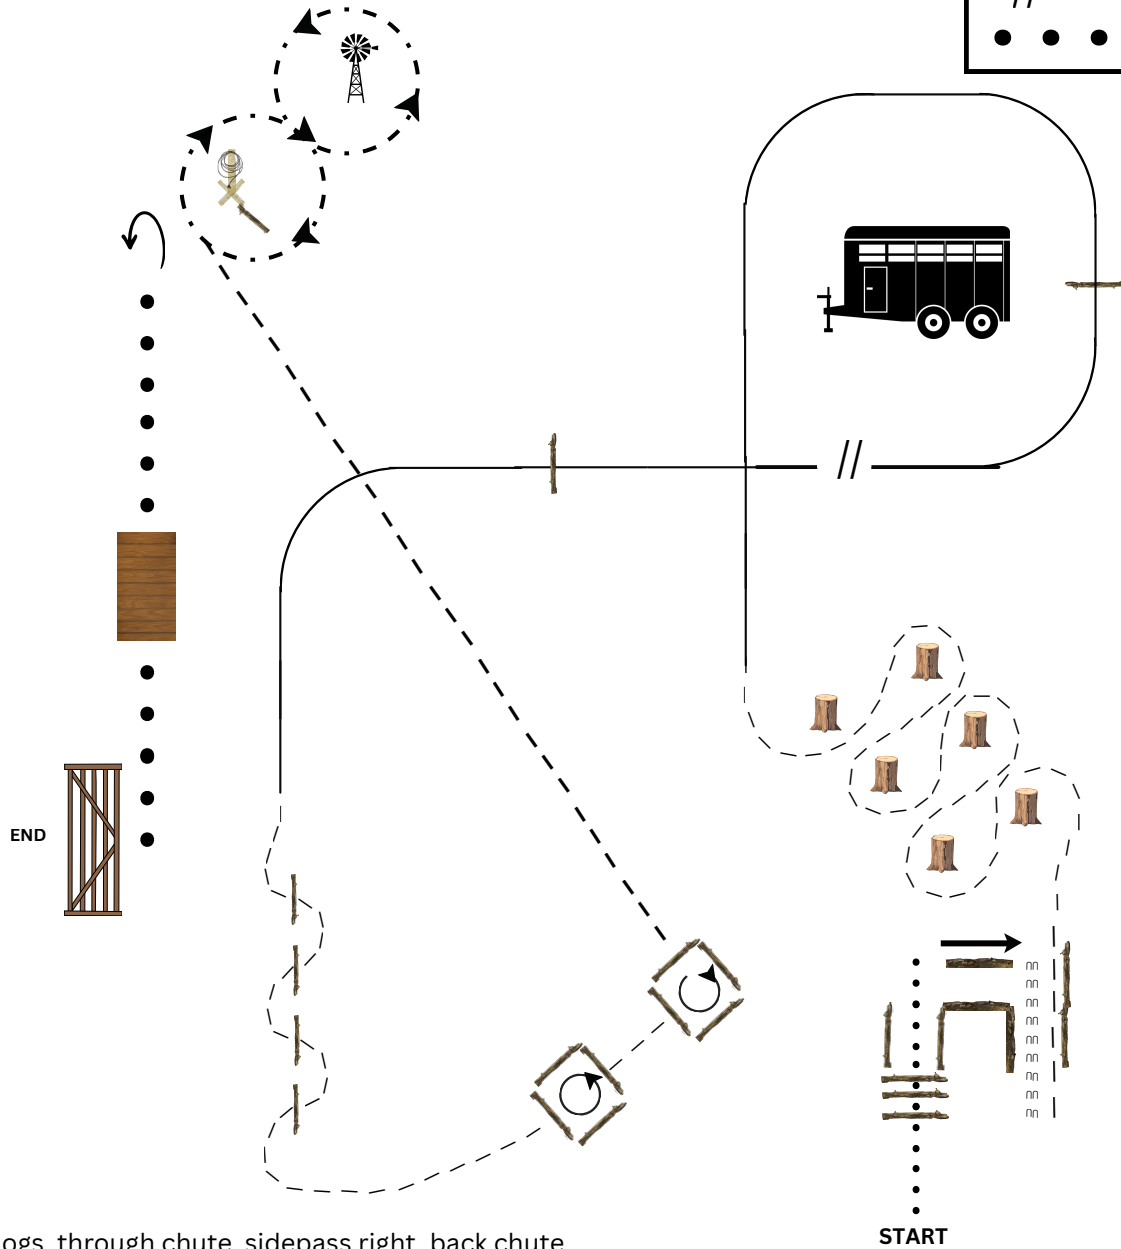

Platinum P
Ranch

Ranch Trail

LEGEND

• • •	Walk
— —	Trot
— — — —	Extended Trot
—	Lope
— — — —	Extended Lope
//	Lead Change
• • •	Extended Walk

1. Walk over logs, through chute, sidepass right, back chute
2. Trot out of chute and serpentine stumps.
3. Lope right lead around trailer and over log
 - a. (Walk/Trot: Continue at the extended trot, do not lope)
4. Change leads, lope left lead over log
 - a. (Walk/Trot: Continue at the extended trot, do no lope)
5. Trot, continue to trot serpentine over logs into box
6. Turn 360 to left, trot out into box, 270 turn right
7. Extended trot to drag
8. Drag figure 8 around windmill, return drag, 180 turn left.
 - a. (W/T, Youth, Novice: Do not drag, pick up extra rope)
9. Extended walk to bridge, over bridge, right hand push gate. Pattern ends when gate closes.

NOTE: The drawn pattern is only a general depiction of the pattern. It is NOT exact.

Platinum P Ranch 2026