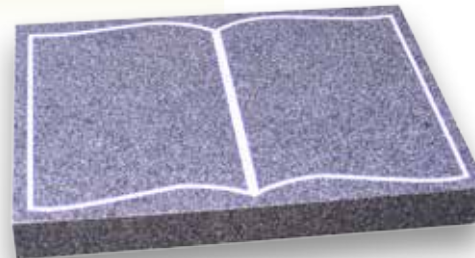

ET173

- Millennium Grey
- 12"x18"x2"
- Tablet with silver book outline