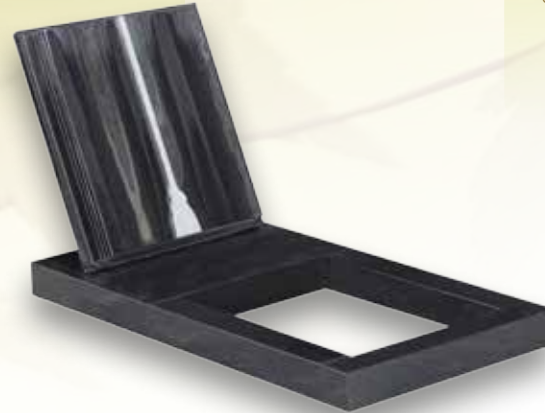

# Children's Memorials

ET152

- Black
- 18"x15"x2" / 18"x10"x2" Football 8" Dia
- Football vase set against polished black classic OG top

ET153

- Black
- Book 12"x15"x2"  
Base 18"x12"x2"  
Overall 24"x18"
- Curved page book with kerb set