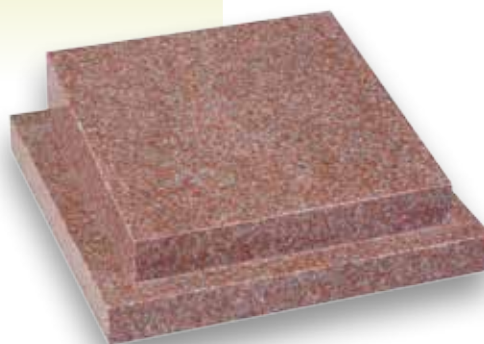

ET167

- Indian Red
- Wedge 15"x15"x3/2"
  Slab 18"x18"x2"