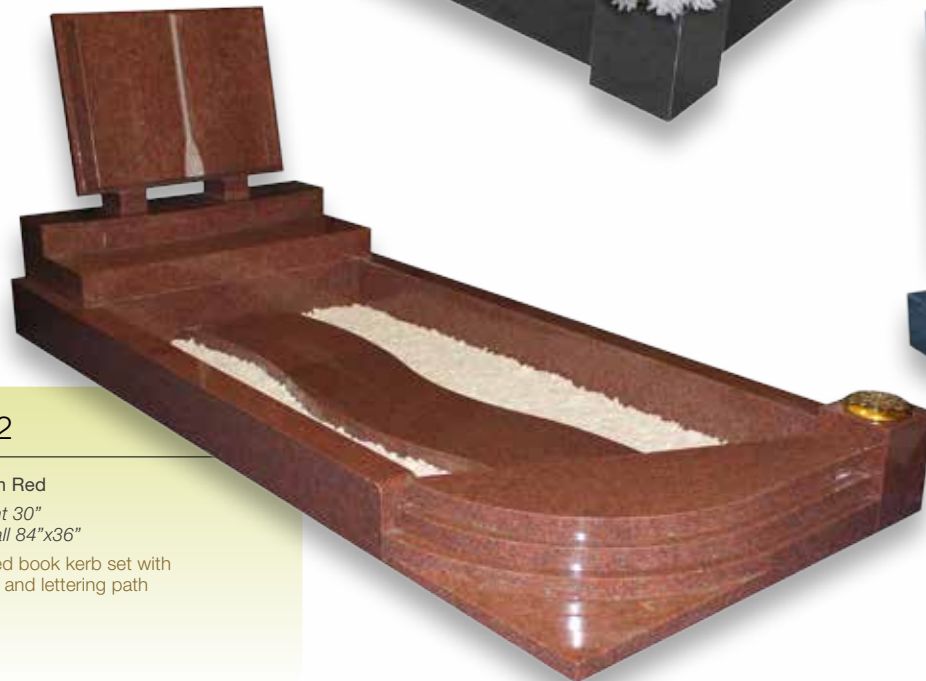

## ET68

- Blue Pearl
- Height 48"  
Overall 84"x30"

ET70

- Black
- Height 30"  
Overall 72"x30"
- Traditional kerbs set with path slab

ET71

- Millennium Grey Honed
- Height 30"  
Overall 72"x30"
- Moulded edge off set by a classic kerb set