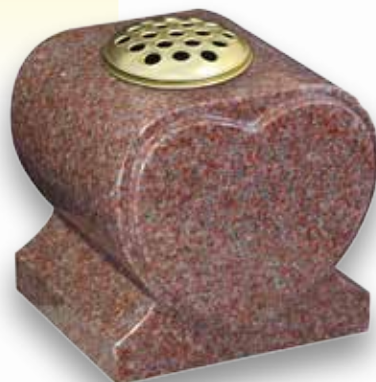

- Black
- 10"x8" Dia
- Hand Turn Vase

ET182

- China Marble
- 10"x10" Dia
- Hand Turned Vase

ET183

- Midnight Blue
- 10"x10" Dia
- Hand Turned Vase

ET184

- Indian Red
- 8"x8"x8"
- Heart Vase with raised detail on front face