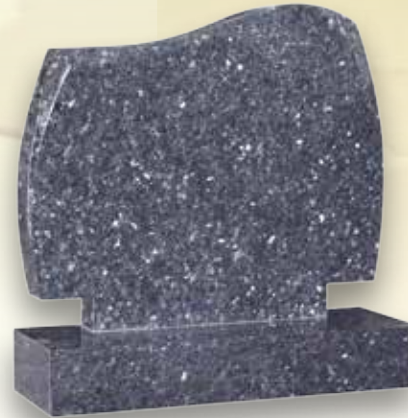

ET8

- Blue Pearl
- 30"x36"x4" / 36"x10"x4"
- Anton with tenon cut out