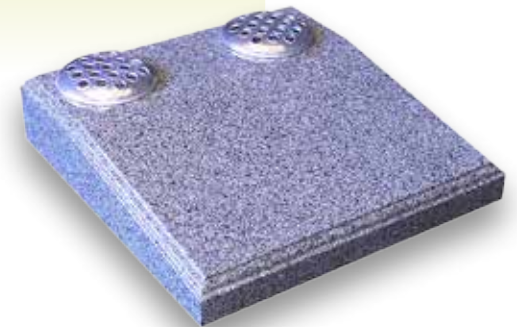

ET171

- Stirling Grey
- 18"x18"x4/2"
- Desk with fully polished moulded border