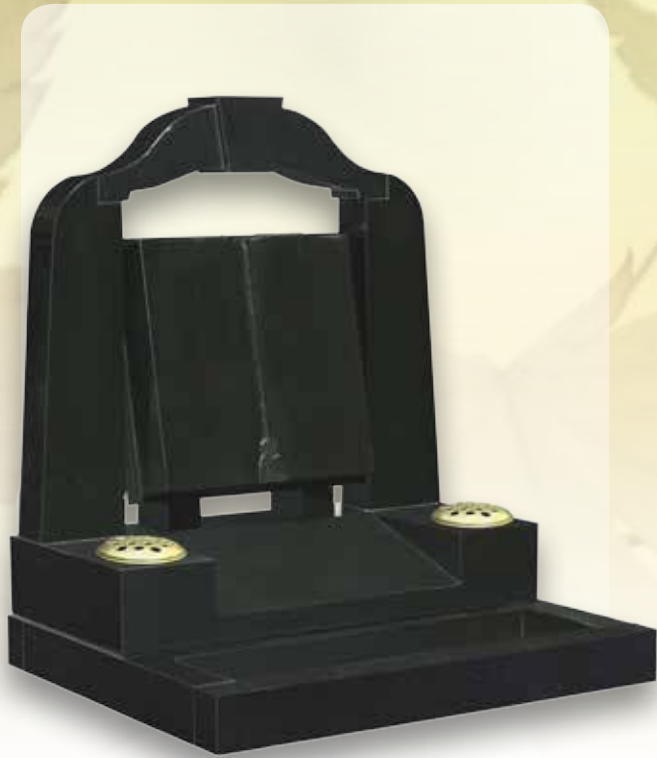

ET85

ET87

Book shape Memorials

ET84