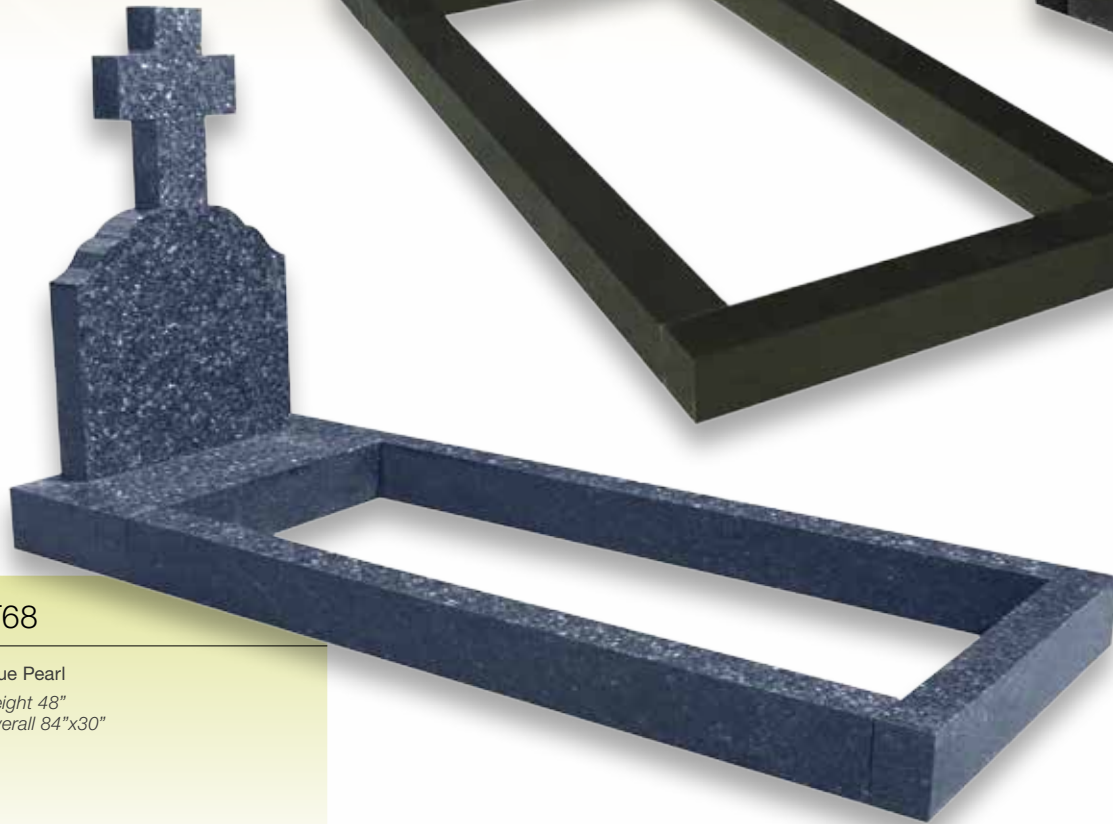

## ET68

- Blue Pearl
- Height 48"  
Overall 84"x30"

ET70

- Black
- Height 30"  
Overall 72"x30"
- Traditional kerbs set with path slab

ET71

- Millennium Grey Honed
- Height 30"  
Overall 72"x30"
- Moulded edge off set by a classic kerb set