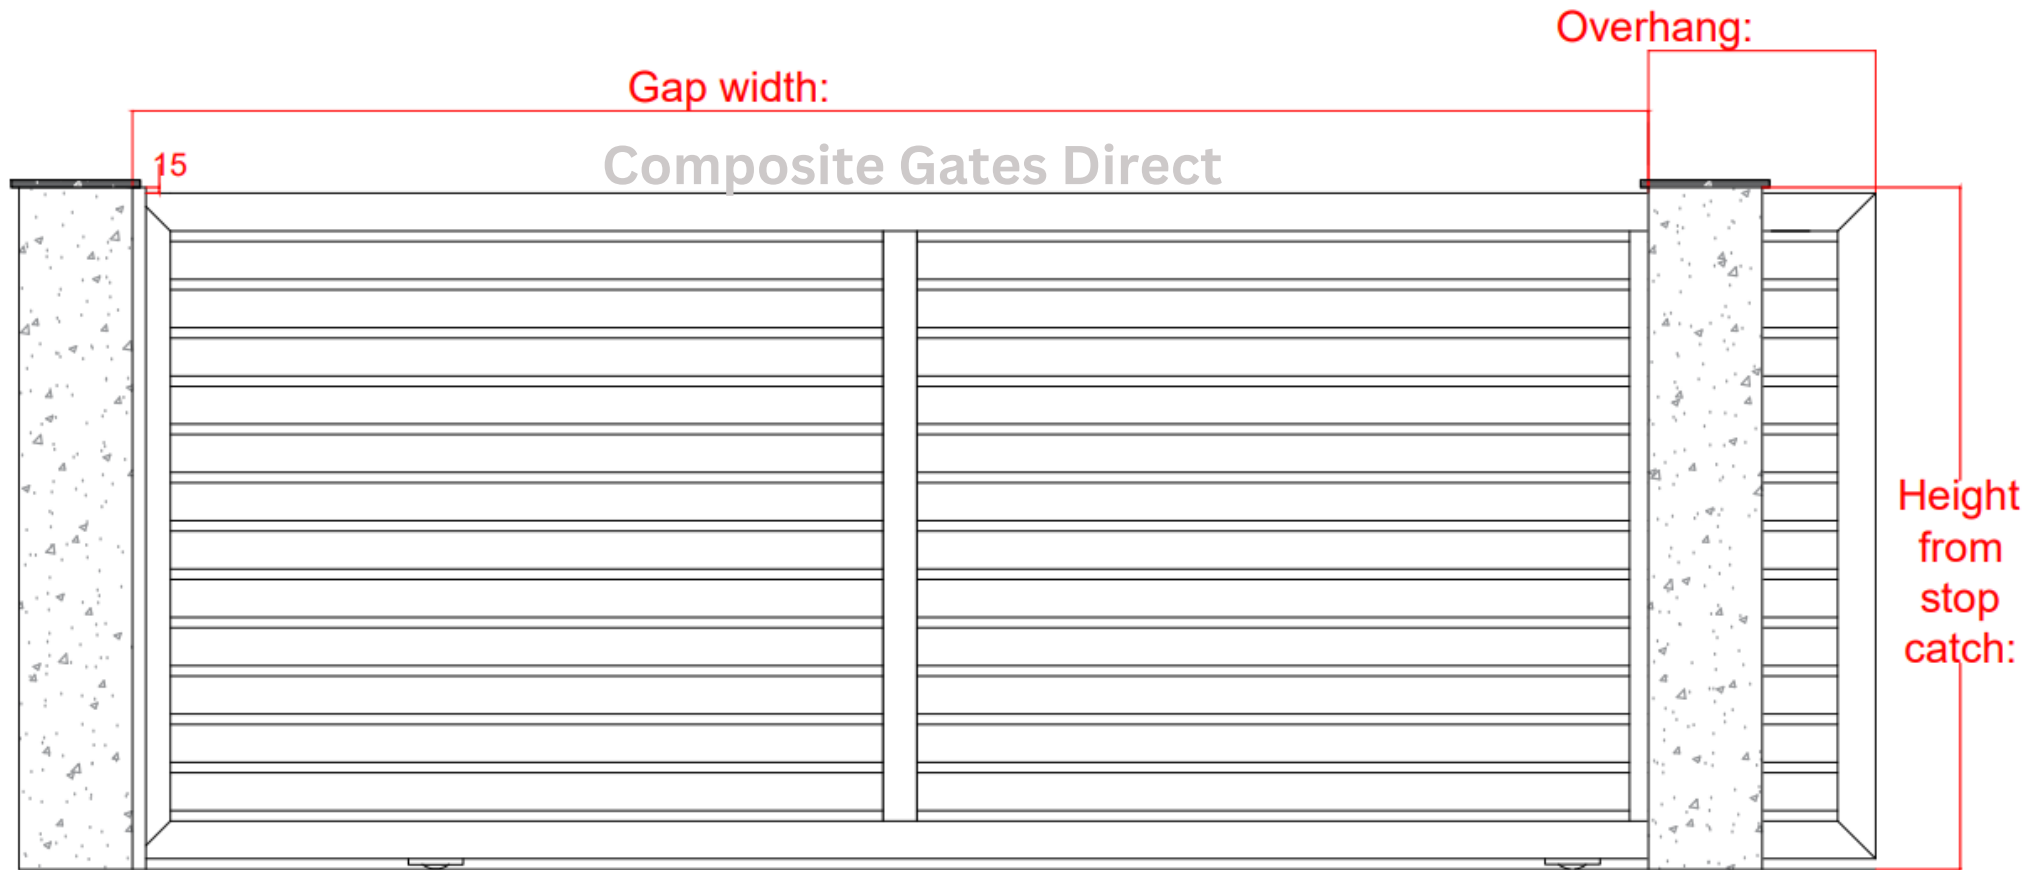

# The Ruby (Kingsway)

|                        |  |   |
|------------------------|--|---|
| Reference:             |  | <p>Notes:</p> <p style="text-align: right;">Unit 29<br/>Olympus Business Park<br/>Quedgeley<br/>Gloucester<br/>GL2</p> <p style="text-align: center;"><b>Composite Gates Direct</b></p> <p style="text-align: right;">0800 054 1487</p> |
| Date:                  |  |   |
| Automation:            |  |   |
| RAL Colour:            |  |   |
| Sliding right or left: |  |   |
| Board Width (mm):      |  |   |
| No. of posts required: |  |   |
| Back hung:             |  |   |