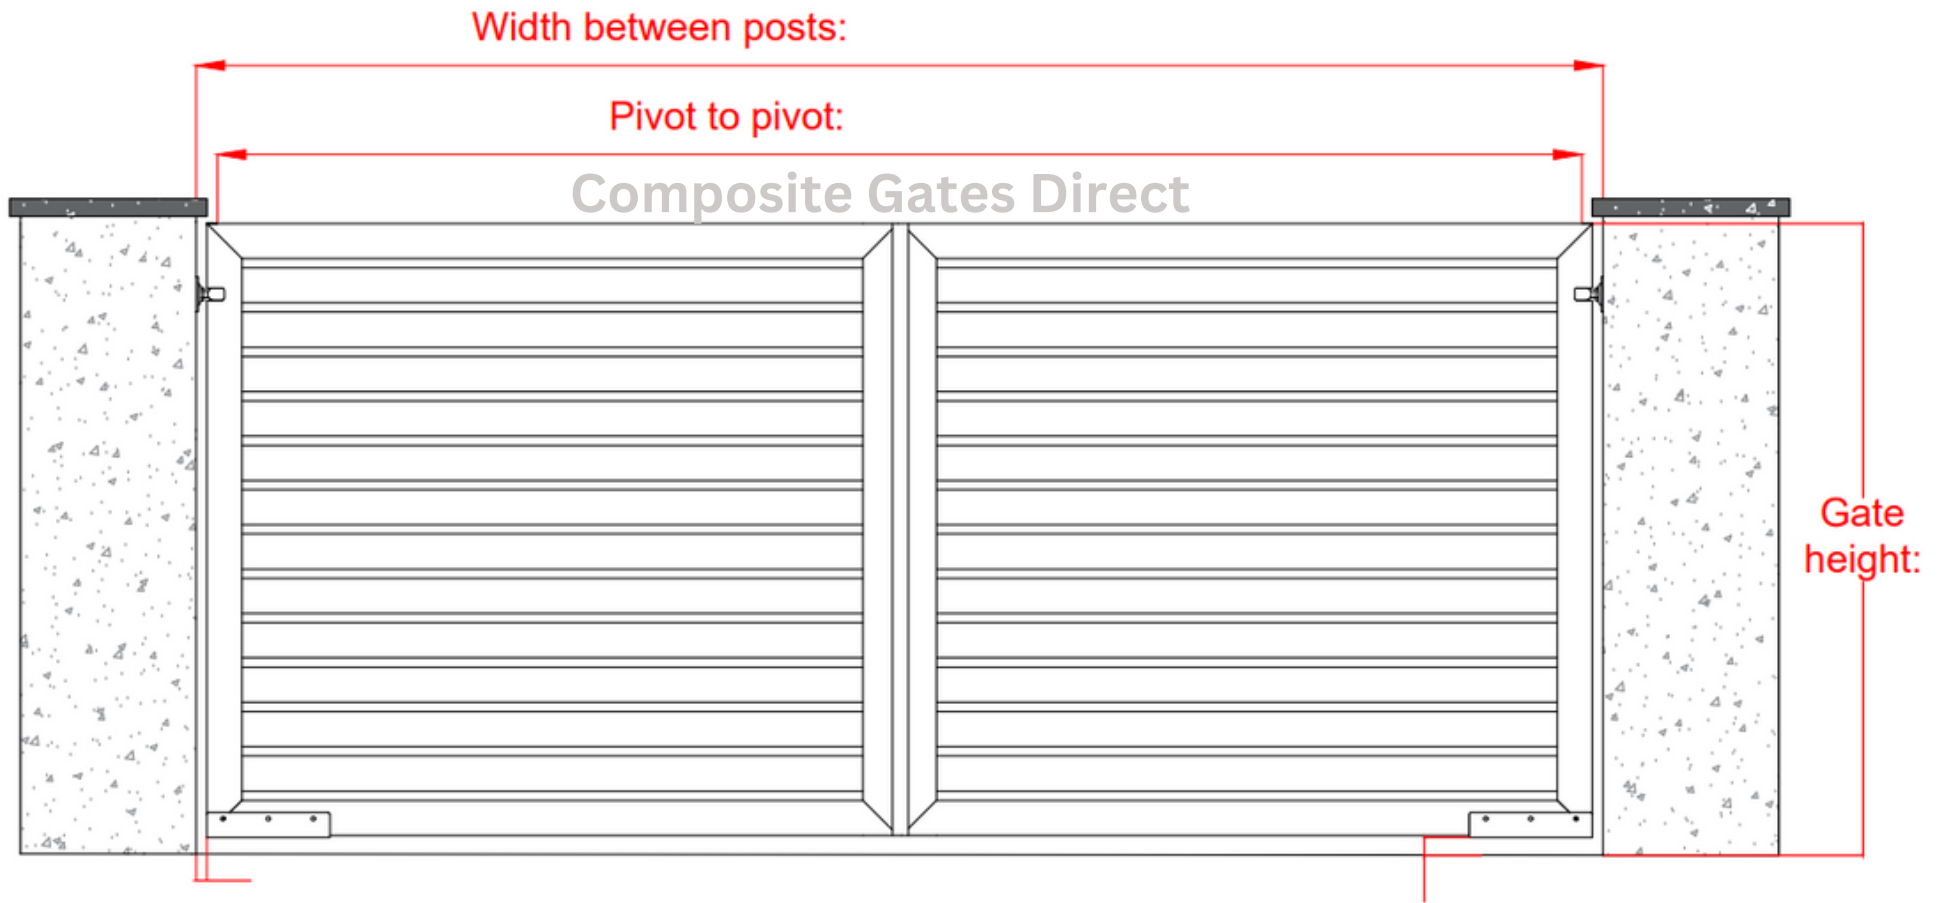

# The Ruby (Kingsway)

Reference:	
Date:	
Automation:	
RAL Colour:	
Sliding right or left:	
Board Width (mm):	
No. of posts required:	
Back hung:	

Notes:

**Composite Gates Direct**

Unit 29  
 Olympus Business Park  
 Quedgeley  
 Gloucester  
 GL2