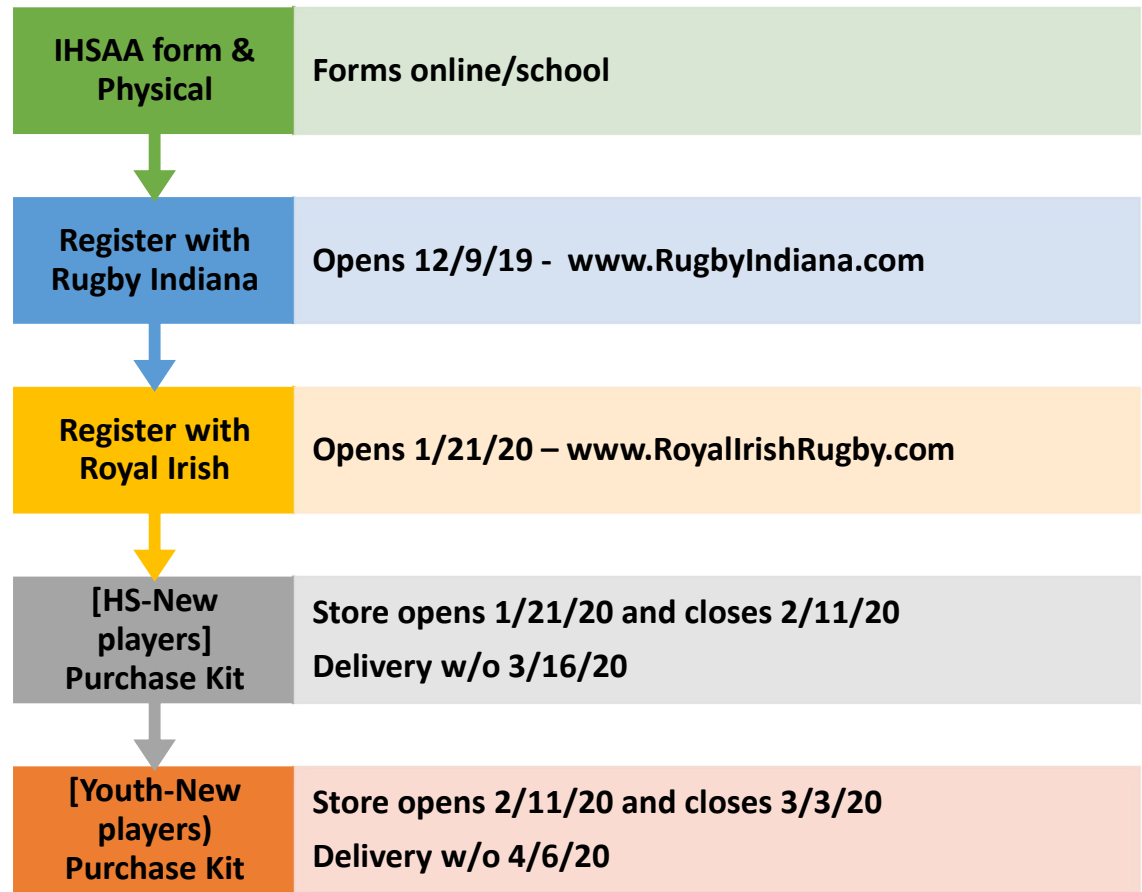

2020 Registration