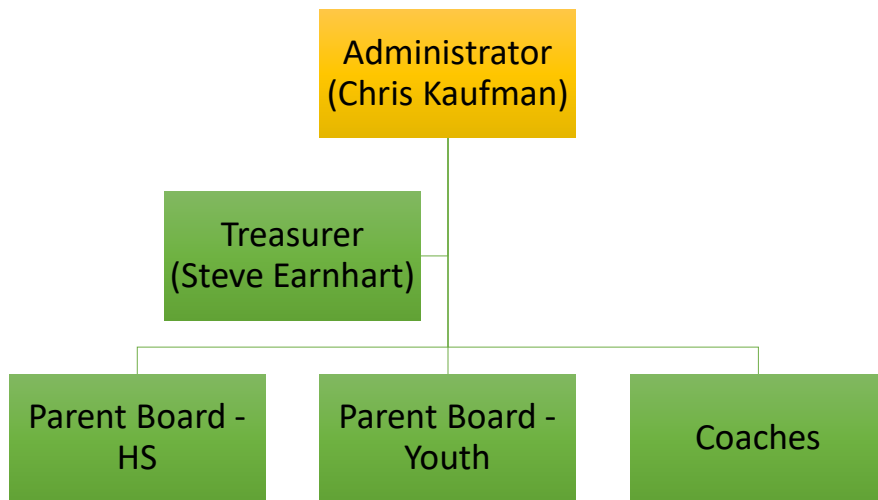

2020 Season Information

Broad Ripple Park Rugby
is now
Royal Irish Rugby-Youth

Royal Irish Rugby Organization

2020 High School Coaches

**2020 Youth
Coaches**

**Zach Douglas
Coach**

**Rick Michaelis
Coach**

2020 Schedule