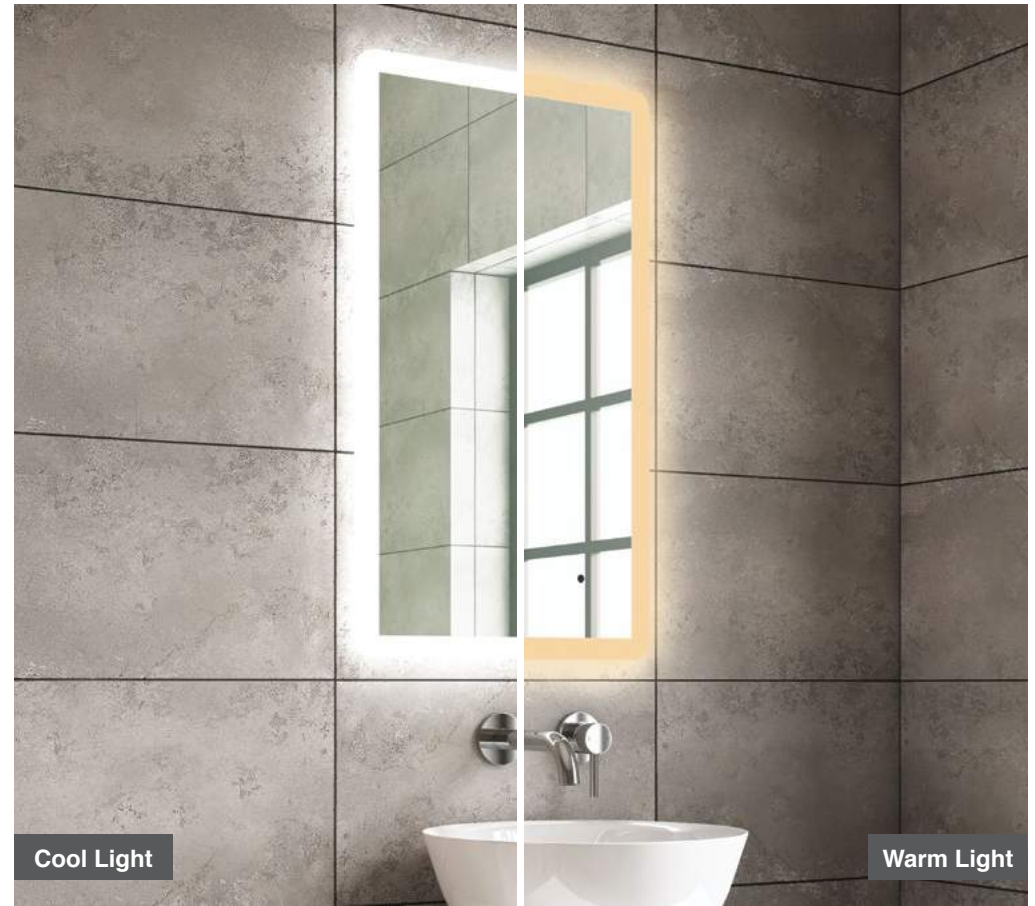

Lyle 45

H 800 x W 450 x D 30mm

MLMILYL45

£286

Features

- LED Slimline Mirror
- Multi Functional Contactless Sensor Controls Light from Cool - Warm & Brightness with Memory Function
- Ambient Lighting
- Landscape or Portrait
- Heated Demister Pad
- IP44