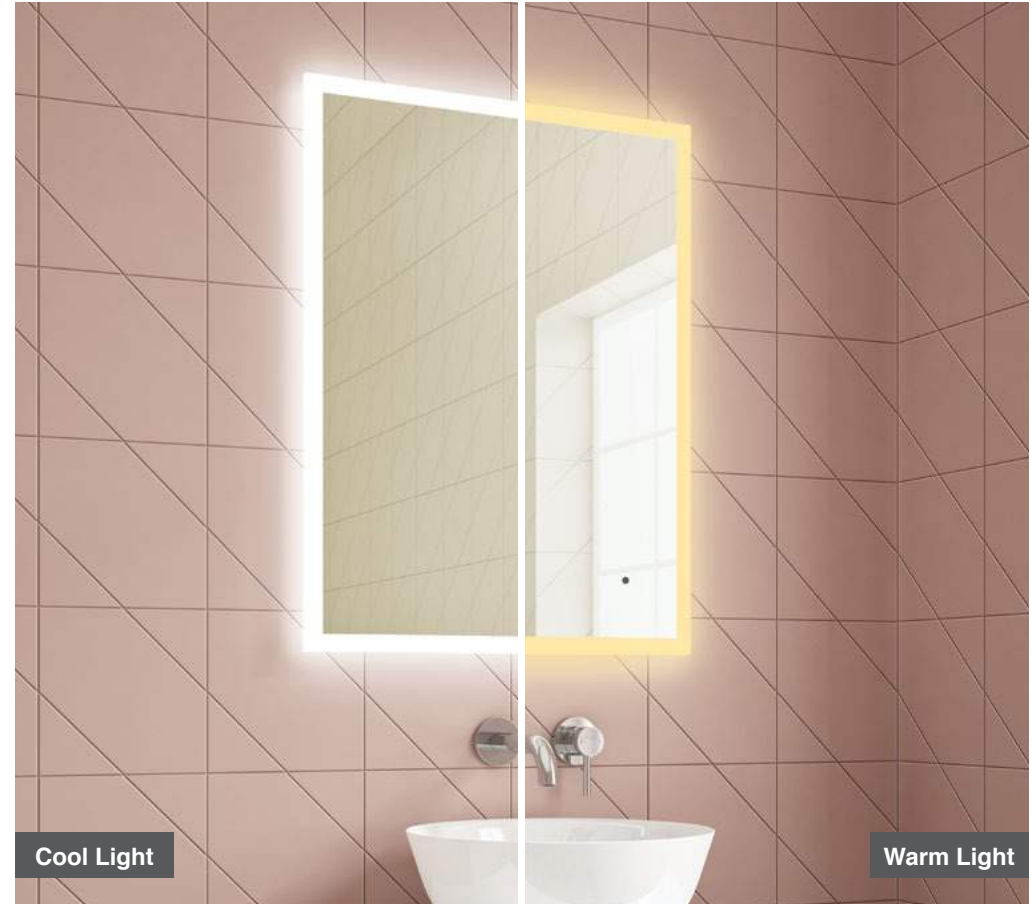

Cool Light

Warm Light

Darcy 45

H 750 x W 450 x D 30mm

MLMIDAR45 **£279**

Features

- LED Slimline Mirror
- Multi Functional Contactless Sensor Controls Light from Cool - Warm & Brightness with Memory Function
- Ambient Lighting
- Landscape or Portrait
- Heated Demister Pad
- IP44

Darcy 60

H 800 x W 600 x D 30mm

MLMIDAR60 **£303**

Features

- LED Slimline Mirror
- Multi Functional Contactless Sensor Controls Light from Cool - Warm & Brightness with Memory Function
- Ambient Lighting
- Landscape or Portrait
- Heated Demister Pad
- IP44