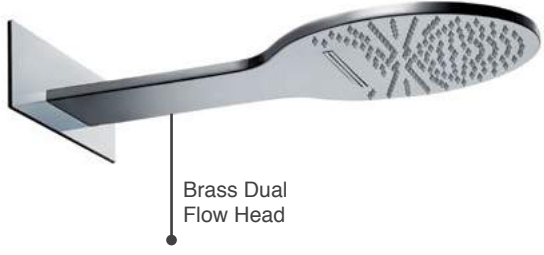

Desire Series

Shower Kit 13

- Desire **Slimline** Dual 2 Outlet **Chrome** Thermostatic Concealed Valve c/w Handset Holder, Head & Hose
- Desire Round Shower Arm 380mm
- Desire Brass Shower Head 10 300mm

SHOKIT13 £531

P 1.0

Shower Kit 14

- Desire Ashford Concealed Thermostatic Valve
- Desire Round Shower Arm 380mm
- Desire Brass Shower Head 10 300mm

SHOKIT14 £421

P 1.0

Shower Kit 15

- Desire Round Triple 3 Outlet Thermostatic Concealed Valve
- Desire Round Wall Outlet & Handset Holder Kit 1
- Desire Brass Dual Flow Shower Head 1

SHOKIT15 £908

P 1.0