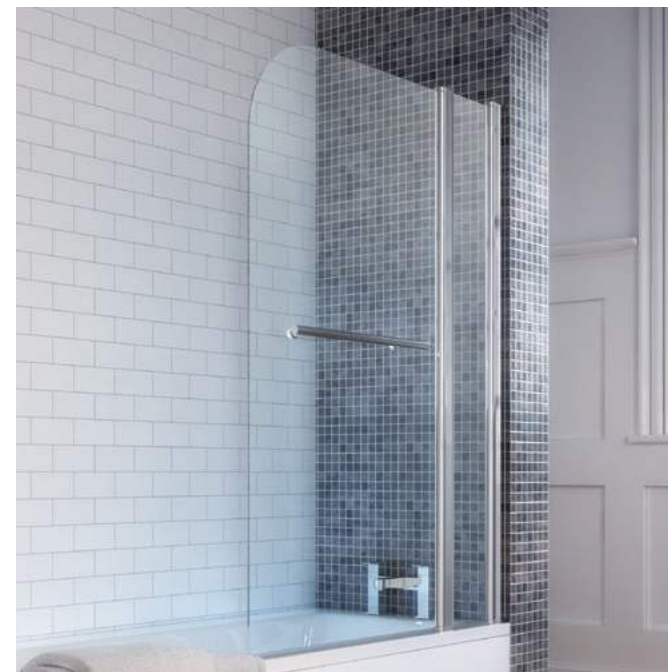

Double Bath Screen

Size (mm) - 1400 x 1000

Lifetime Guarantee (Subject to within Terms and Conditions)

- **6mm** Toughened Safety Glass to EN12150 & CE Approved
- MYSHIELD Easy Clean Glass and Chrome Profiles
- Complete with Handle and Towel Rail

Code	Size (mm)	Price
MLBSDR	1400 x 1000	£238

All shower doors, wetroom panels & bath screens feature MyShield Easy Clean Glass, this helps to prevent the build up of lime scale, dirt and soap allowing the glass to be easily cleaned.