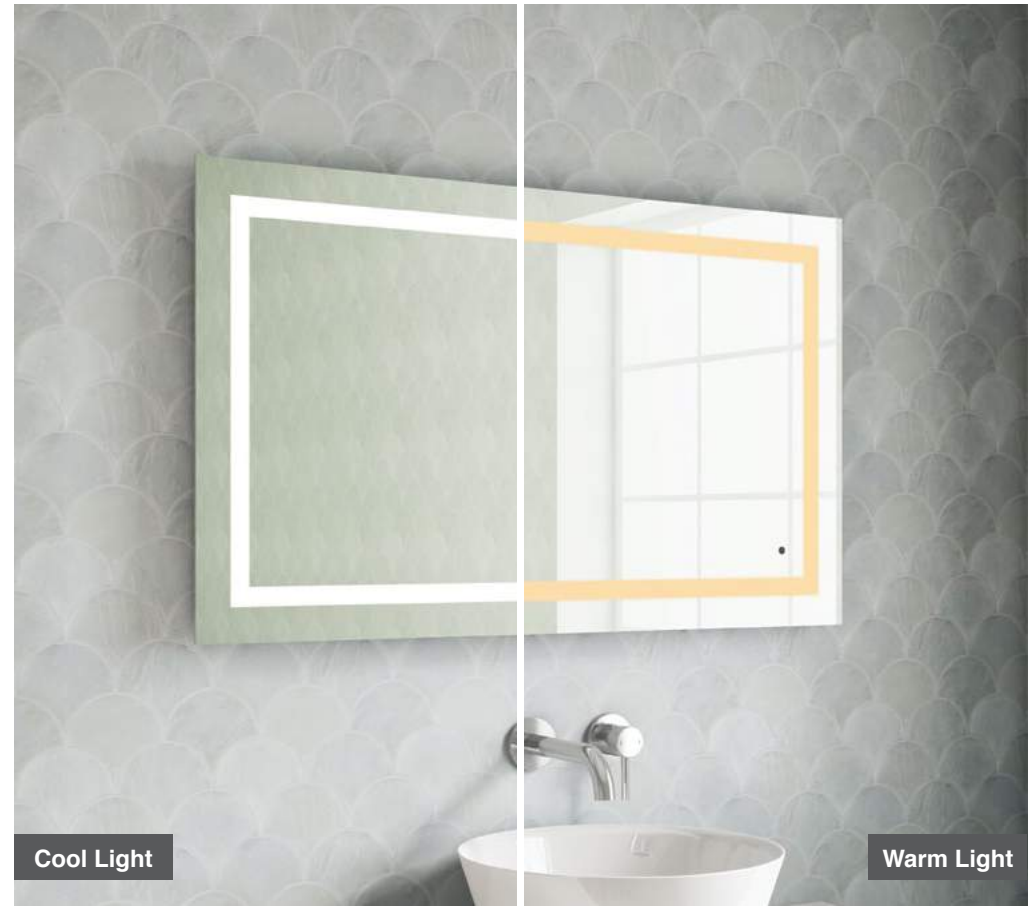

Zara 50

H 700 x W 500 x D 40mm

MLMIZAR50 **£228**

Features

- LED Mirror
- Multi Functional Contactless Sensor Controls Light from Cool - Warm & Brightness with Memory Function
- Landscape or Portrait
- Heated Demister Pad
- IP44

LED Mirrors

Zara 60

H 800 x W 600 x D 40mm

MLMIZAR60

£262

Features

- LED Mirror
- Multi Functional Contactless Sensor Controls Light from Cool - Warm & Brightness with Memory Function
- Landscape or Portrait
- Heated Demister Pad
- IP44

Zara 100

H 600 x W 1000 x D 40mm

MLMIZAR100

£300

Features

- LED Mirror
- Multi Functional Contactless Sensor Controls Light from Cool - Warm & Brightness with Memory Function
- Landscape or Portrait
- Heated Demister Pad
- IP44