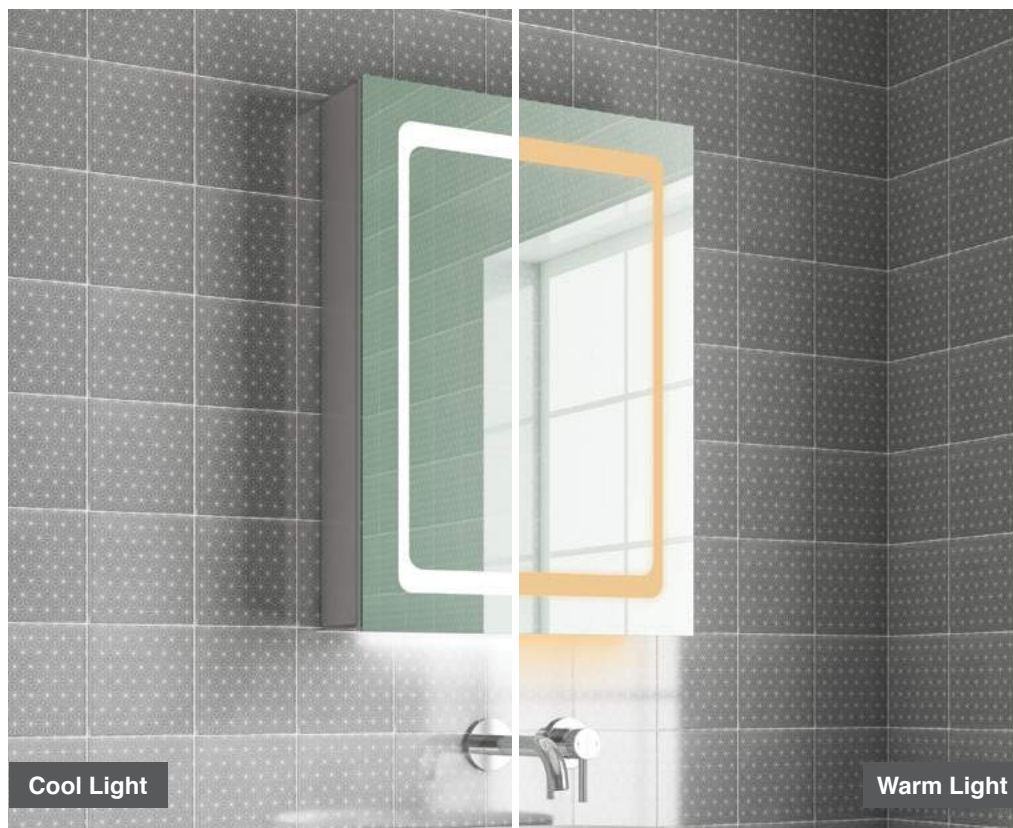

LED Mirror Cabinets

Cool Light

Warm Light