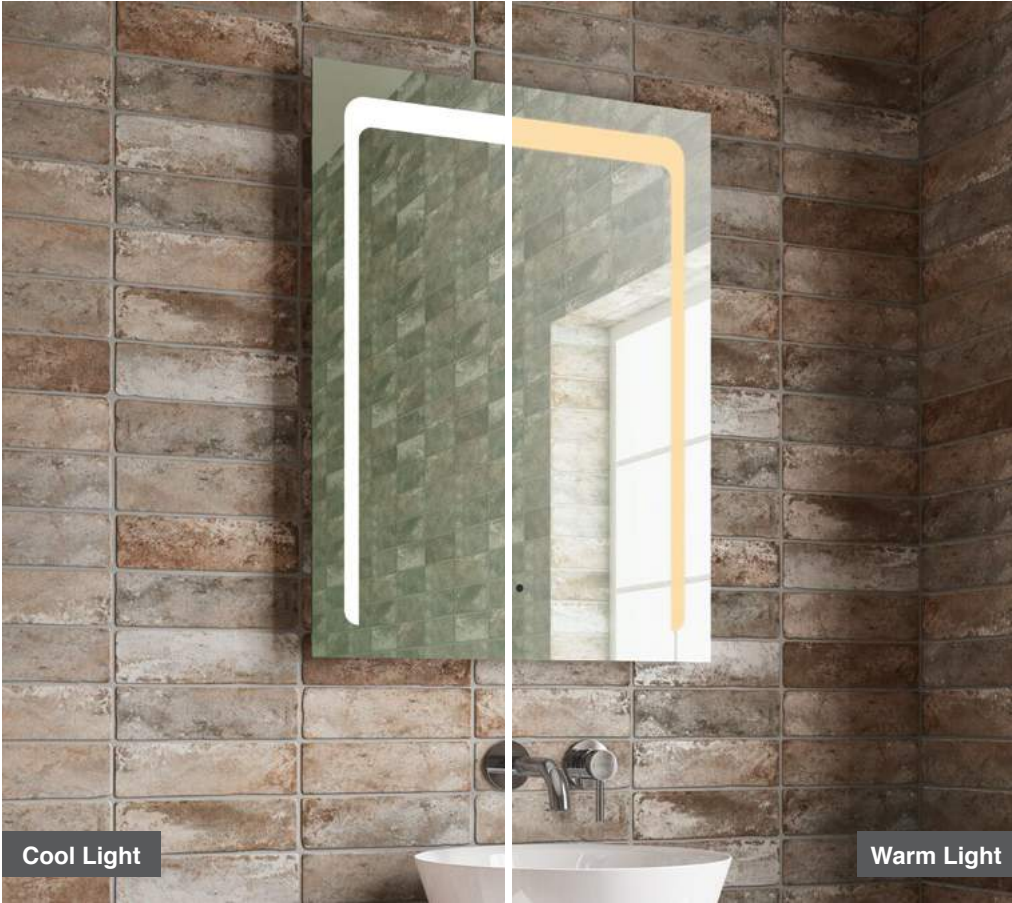

Clara 50

H 700 x W 500 x D 13mm

MLMICLA50

£70

Features

- 4mm Mirror Bonded to 5mm
- 10mm Bevel Edge
- Landscape or Portrait

Clara 60

H 800 x W 600 x D 13mm

MLMICLA60

£89

Features

- 4mm Mirror Bonded to 5mm
- 10mm Bevel Edge
- Landscape or Portrait

LED Mirrors

Jade 50
H 700 x W 500 x D 50mm

MLMIJAD50 **£228**

- Features**
- LED Mirror
 - Multi Functional Contactless Sensor Controls Light from Cool - Warm & Brightness with Memory Function
 - Ambient Downlight
 - Portrait
 - Heated Demister Pad
 - Charging Socket
 - IP44

Jade 60
H 800 x W 600 x D 50mm

MLMIJAD60 **£262**

- Features**
- LED Mirror
 - Multi Functional Contactless Sensor Controls Light from Cool - Warm & Brightness with Memory Function
 - Ambient Downlight
 - Portrait
 - Heated Demister Pad
 - Charging Socket
 - IP44