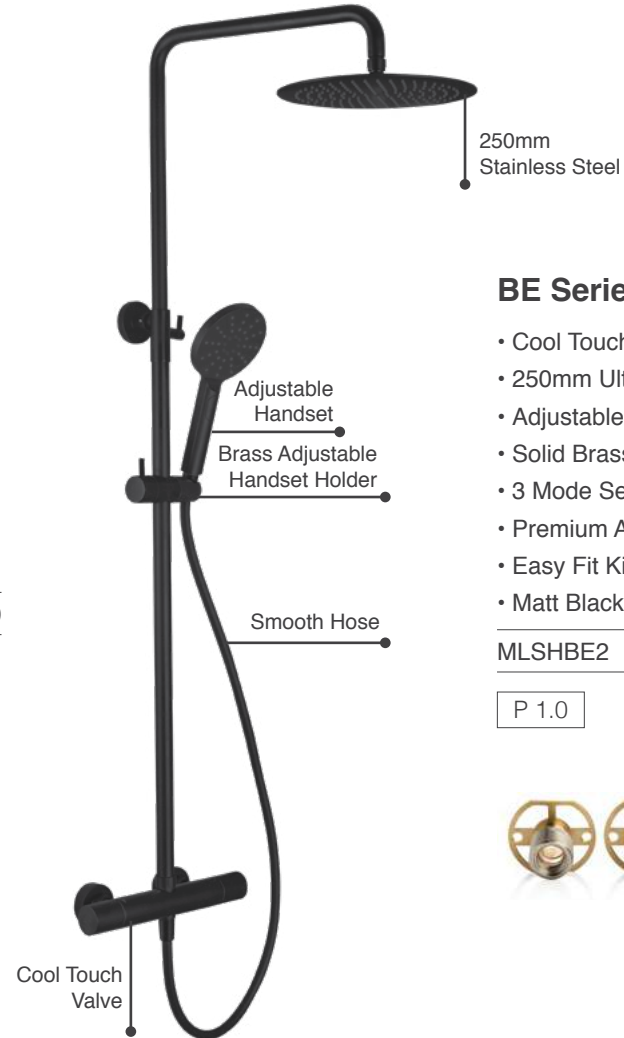

SHOKITBE1 **£579**

P 1.0

BE Series 2

- Cool Touch Thermostatic Exposed Valve
- 250mm Ultra Slim Stainless Steel Shower Head
- Adjustable Riser Rail
- Solid Brass Handset Holder
- 3 Mode Select Handset
- Premium Antibacterial PVC Shower Hose 1.5m
- Easy Fit Kit
- Matt Black Electro Plated Finish