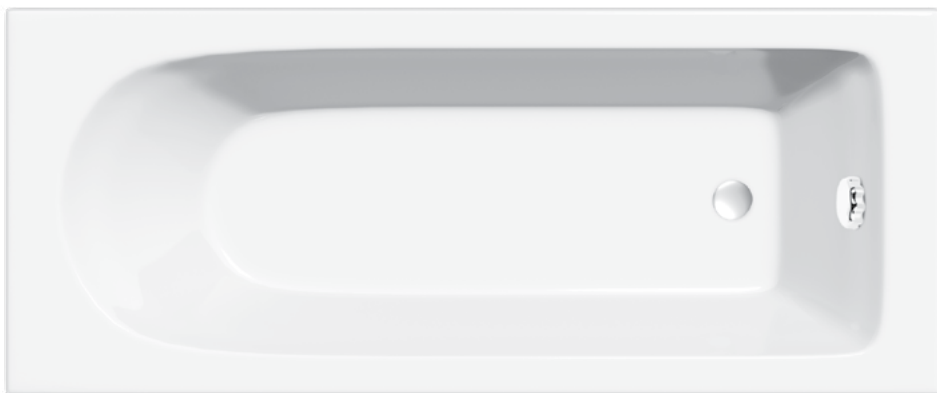

Powerscourt Single Ended

Code	Size (mm)	Price
INBAPO170X75SE	Powerscourt 1700 x 750mm Single Ended Bath	£260