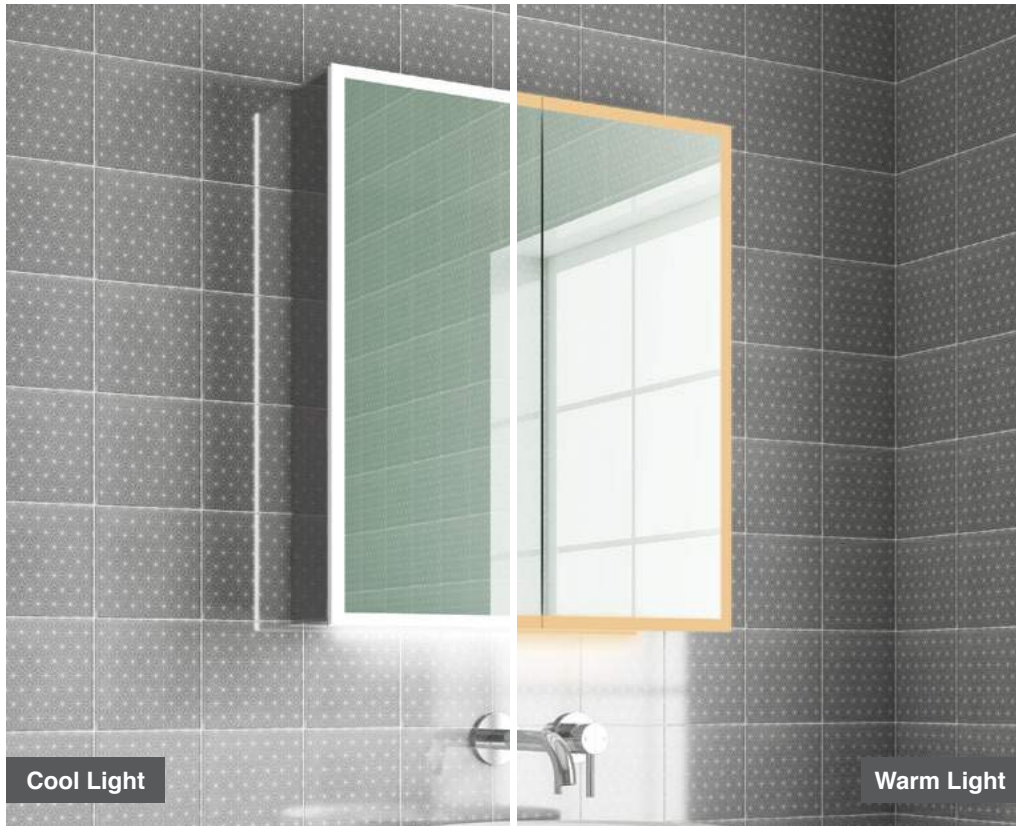

LED Mirror Cabinets

Maya 60

H 700 x W 600 x D 130mm

MLCAMAY60

£605

Features

- LED Aluminium Mirror Cabinet
- Multi Functional Infrared Sensor Controls Light from Cool - Warm & Brightness with Memory Function
- Ambient Downlight
- Soft Close Hinge Doors
- 2 Adjustable Shelves
- Heated Demister Pad
- Charging Socket
- Mirror Sides
- IP44