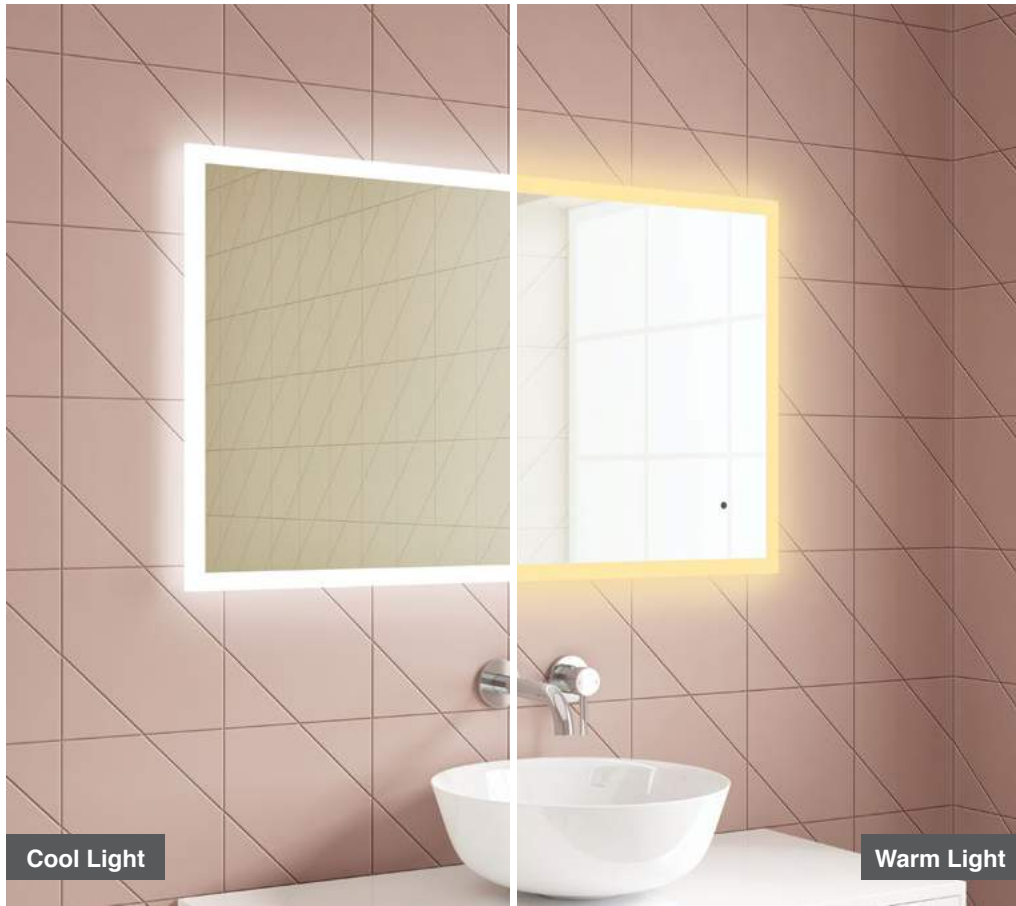

LED Mirrors

Darcy 100

H 600 x W 1000 x D 30mm

MLMIDAR100

£358

Features

- LED Slimline Mirror
- Multi Functional Contactless Sensor Controls Light from Cool - Warm & Brightness with Memory Function
- Ambient Lighting
- Landscape or Portrait
- Heated Demister Pad
- IP44