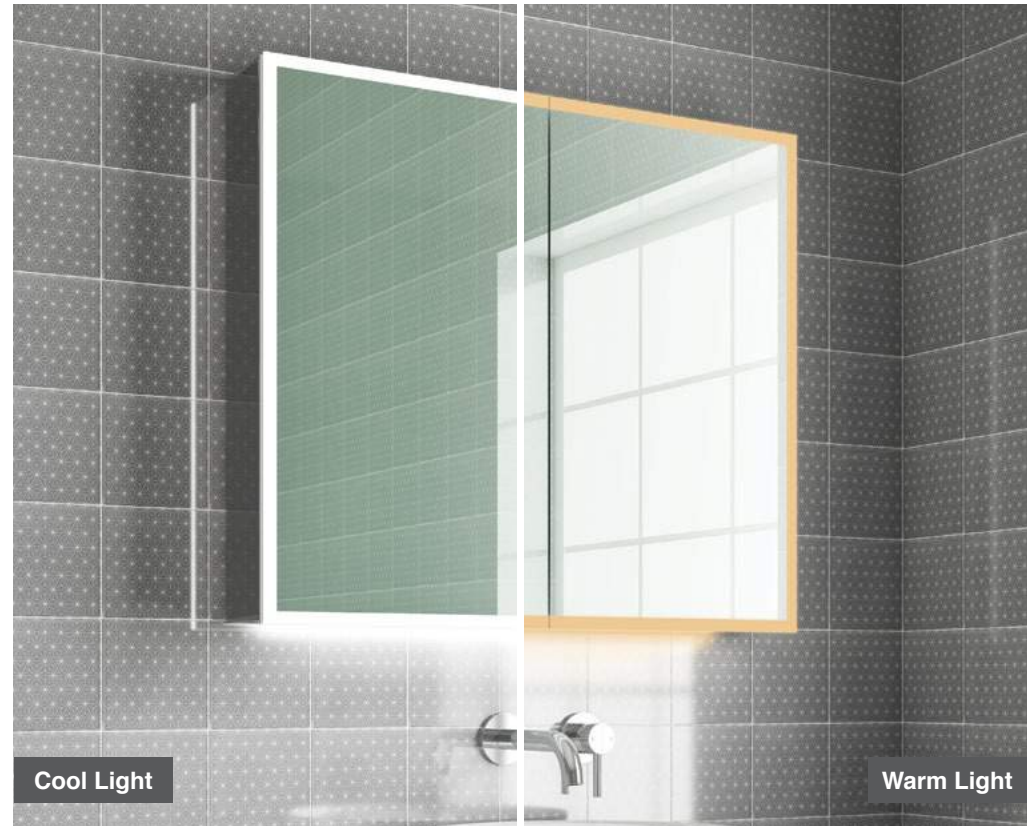

LED Mirror Cabinets

Maya 60

H 700 x W 600 x D 130mm

MLCAMAY60

£605

Features

- LED Aluminium Mirror Cabinet
- Multi Functional Infrared Sensor Controls Light from Cool - Warm & Brightness with Memory Function
- Ambient Downlight
- Soft Close Hinge Doors
- 2 Adjustable Shelves
- Heated Demister Pad
- Charging Socket
- Mirror Sides
- IP44