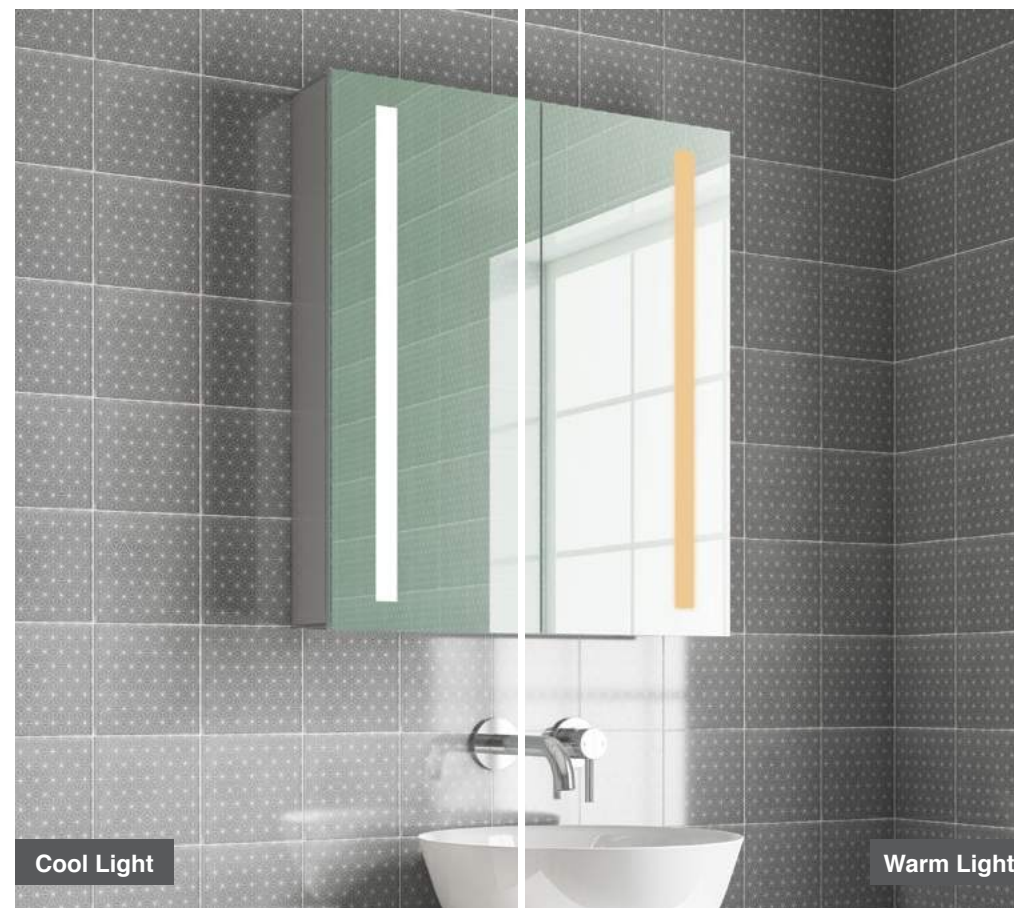

Annie 60

H 700 x W 600 x D 130mm

MLCAANN60

£454

Features

- LED Aluminium Mirror Cabinet
- Multi Functional Infrared Sensor Controls Light from Cool - Warm & Brightness with Memory Function
- Soft Close Hinge Doors
- 2 Adjustable Shelves
- Charging Socket
- IP44