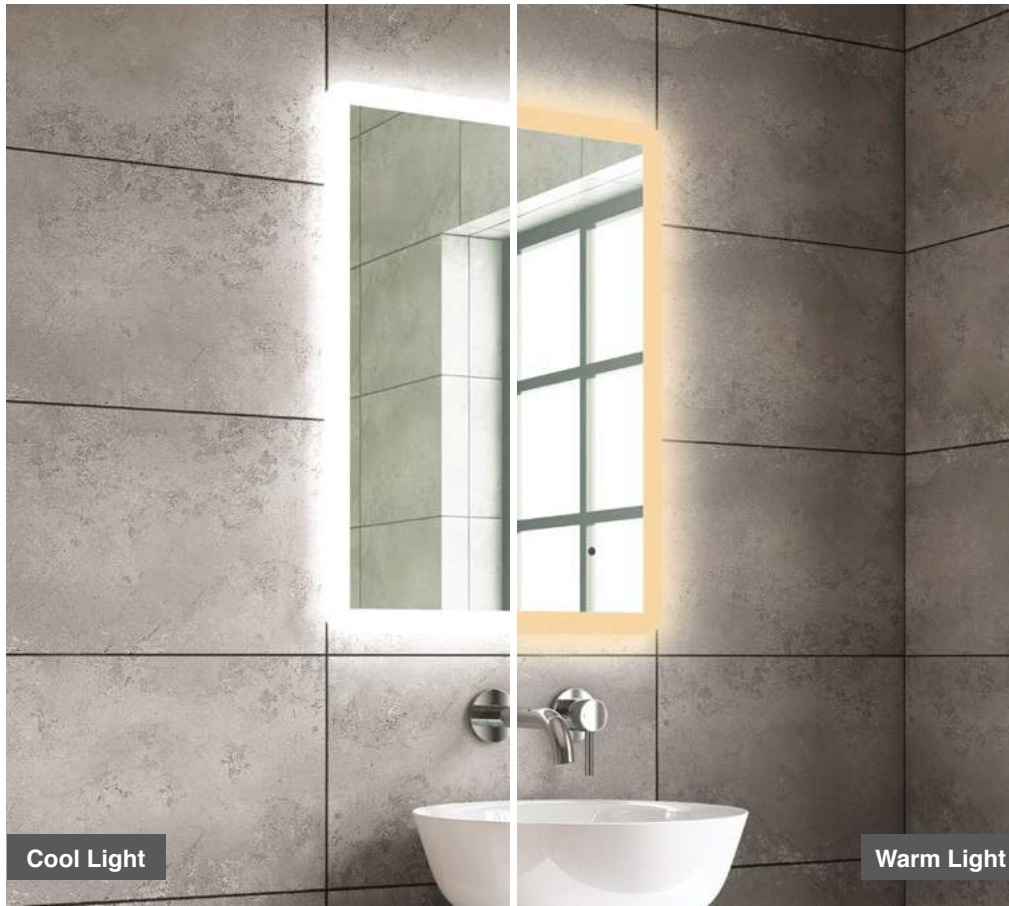

LED Mirrors

Cool Light

Warm Light