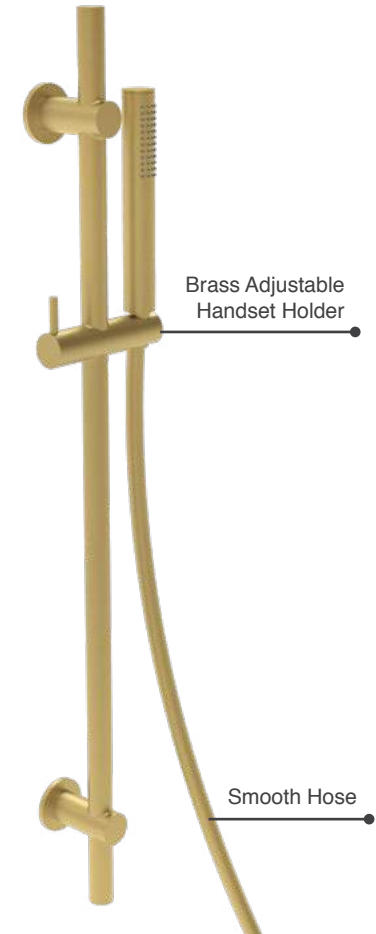

- Cool Touch Thermostatic Exposed Valve
- 250mm Brass Shower Head
- Adjustable Riser Rail
- Solid Brass Handset Holder
- Brass Pencil Handset
- Premium Antibacterial PVC Shower Hose 1.5m
- Easy Fit Kit
- Brushed Brass Electro Plated Finish

MLSHBB2 £718

P 1.0

Includes Easy Fix Kit

Brushed Brass

Desire Dual 2 Outlet Concealed Valve Brushed Brass

- Thermostatic Concealed Square Valve

MLSHDEDU2OBB £387

Desire Brass Shower Head 9 250mm Brushed Brass

MLSHDESH9BB £185

Desire Round Wall Outlet & Handset Holder Kit 1 Brushed Brass

MLSHDEWHK11BB £106

Desire Sliding Rail Kit Brushed Brass 1

- Adjustable Sliding Rail Kit
- Brass Pencil Handset
- Solid Brass Handset Holder
- Premium Antibacterial PVC Hose 1.5m