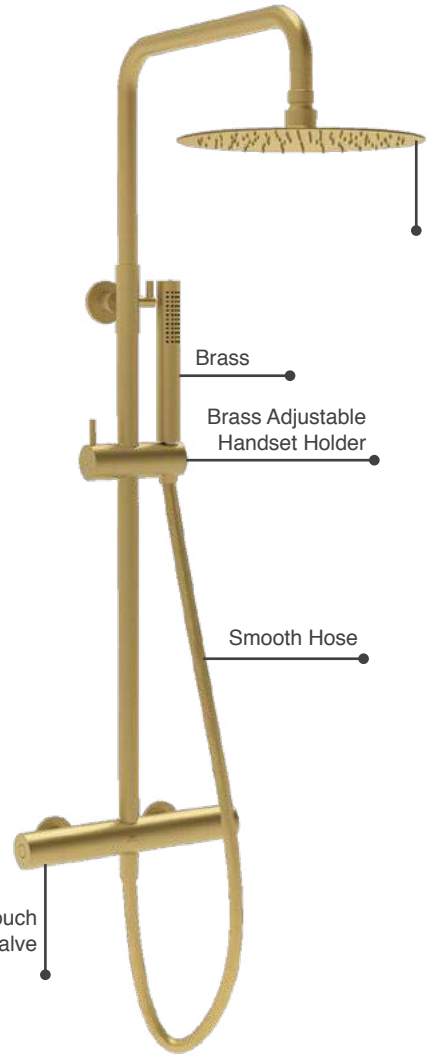

SHOKITBB1 £718

P 1.0

250mm Brass

Brass

Brass Adjustable Handset Holder

Smooth Hose

Cool Touch Valve

Brushed Brass Series 2