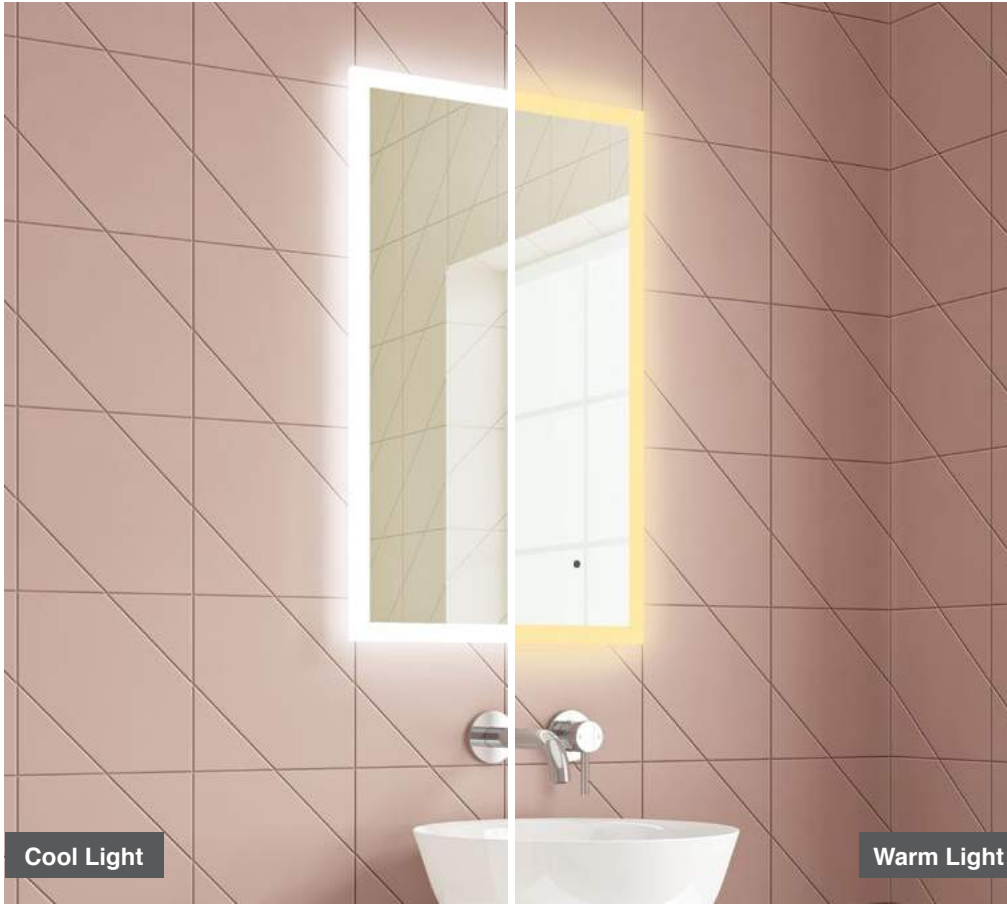

LED Mirrors

Cool Light

Warm Light