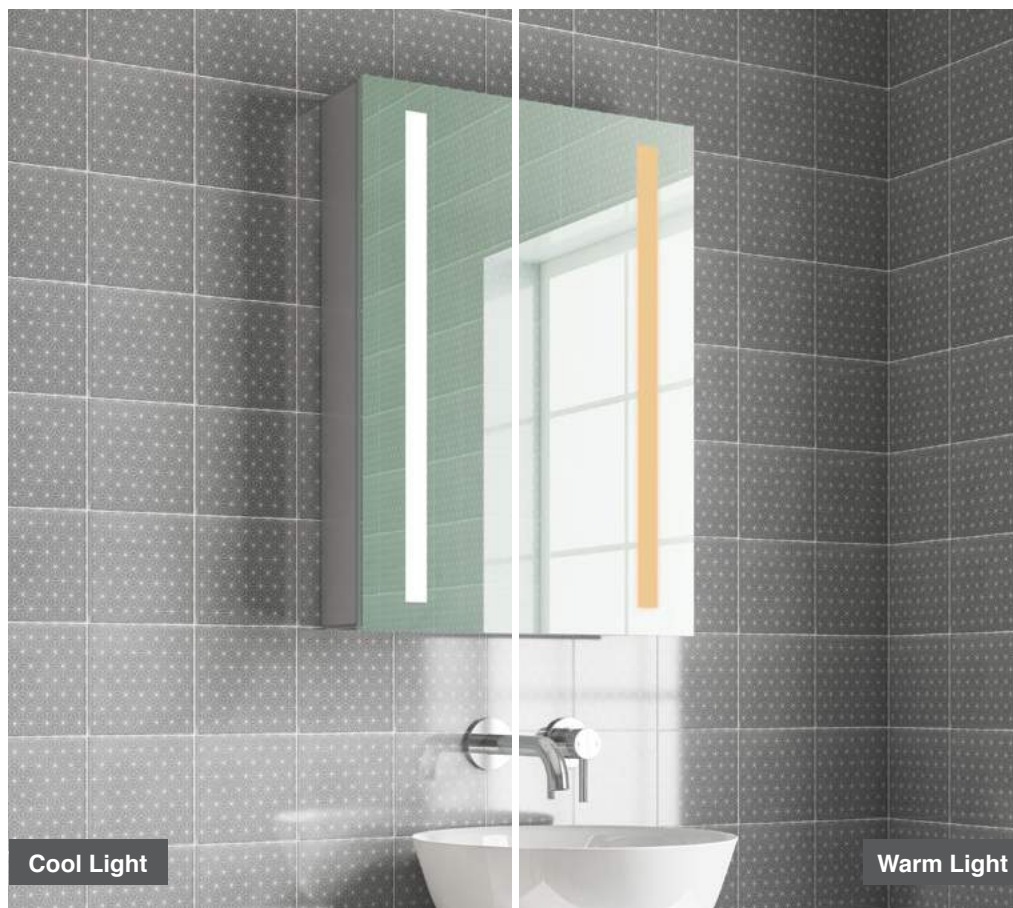

LED Mirror Cabinets

Annie 50

H 700 x W 500 x D 130mm

MLCAANN50

£382

Features

- LED Aluminium Mirror Cabinet
- Multi Functional Infrared Sensor Controls Light from Cool - Warm & Brightness with Memory Function
- Soft Close Hinge Door
- 2 Adjustable Shelves
- Charging Socket
- IP44