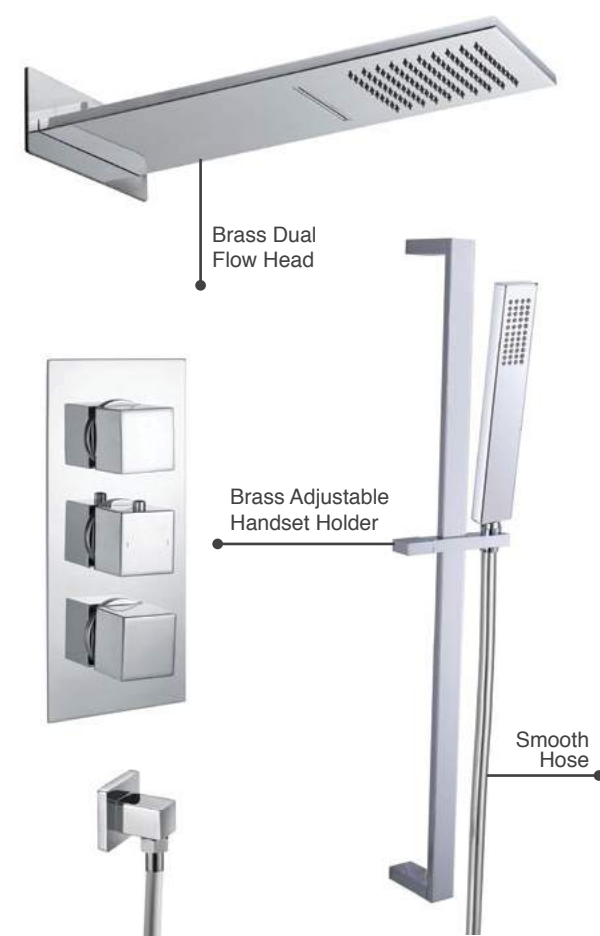

Shower Kit 18

- Desire Square Triple 3 Outlet Thermostatic Concealed Valve
- Desire Sliding Rail Kit 4
- Desire Brass Dual Flow Shower Head 2
- Desire Square Wall Outlet

SHOKIT18

£1,021

P 1.0