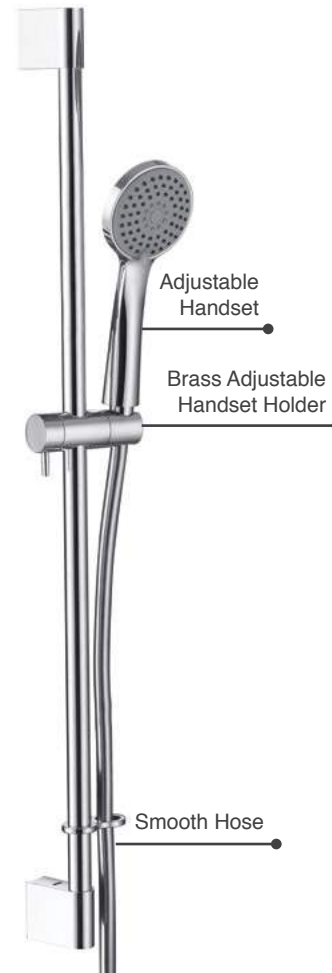

Desire Sliding Rail Kit 6

- **Extra Long 1m Adjustable Sliding Rail Kit**
- Chrome Adjustable Handset
- Solid Brass Chrome Plated Handset Holder
- Hose Retainer
- Premium Antibacterial PVC Hose 1.5m

MLSHDEKI6

£101