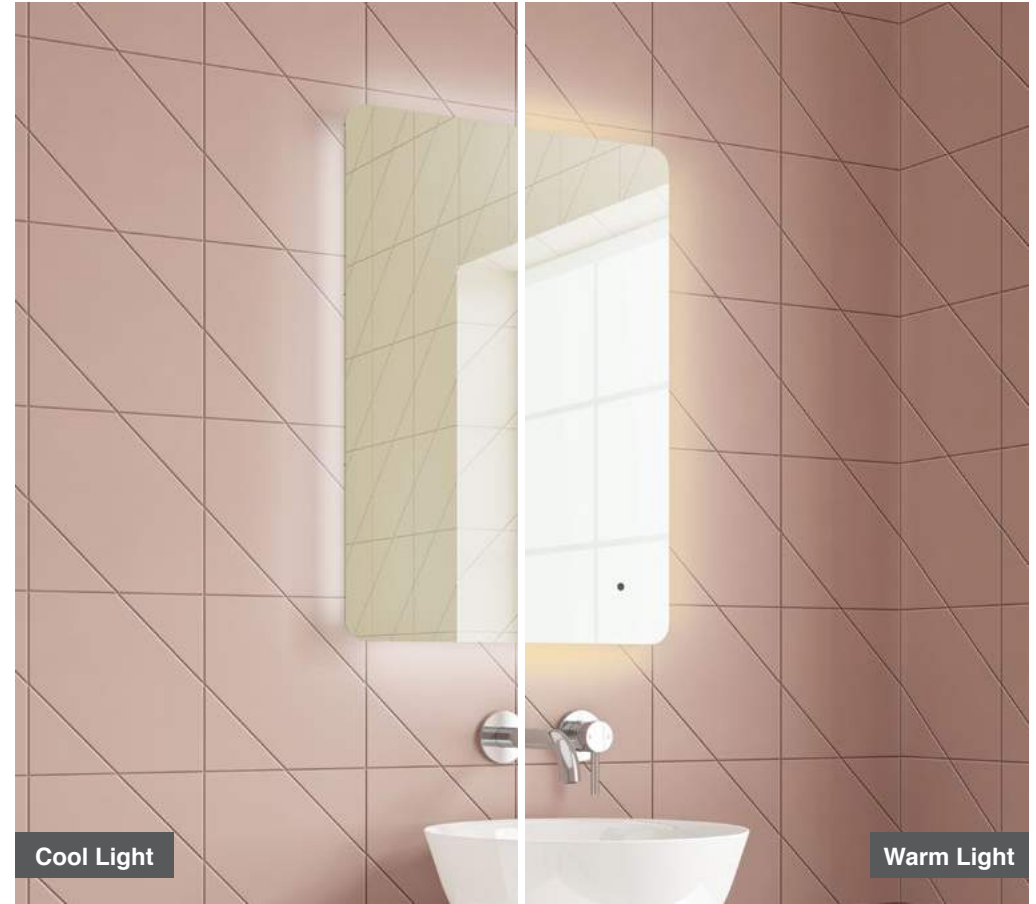

Zara 100

H 600 x W 1000 x D 40mm

MLMIZAR100

£300

Features

- LED Mirror
- Multi Functional Contactless Sensor Controls Light from Cool - Warm & Brightness with Memory Function
- Landscape or Portrait
- Heated Demister Pad
- IP44

LED Mirrors

Alice 45

H 800 x W 450 x D 30mm

MLMIALI45 **£238**

Features

- LED Slimline Mirror
- Multi Functional Contactless Sensor Controls Light from Cool - Warm & Brightness with Memory Function
- Ambient Lighting
- Landscape or Portrait
- Heated Demister Pad
- IP44

Alice 50

H 700 x W 500 x D 30mm

MLMIALI50 **£238**

Features

- LED Slimline Mirror
- Multi Functional Contactless Sensor Controls Light from Cool - Warm & Brightness with Memory Function
- Ambient Lighting
- Landscape or Portrait
- Heated Demister Pad
- IP44