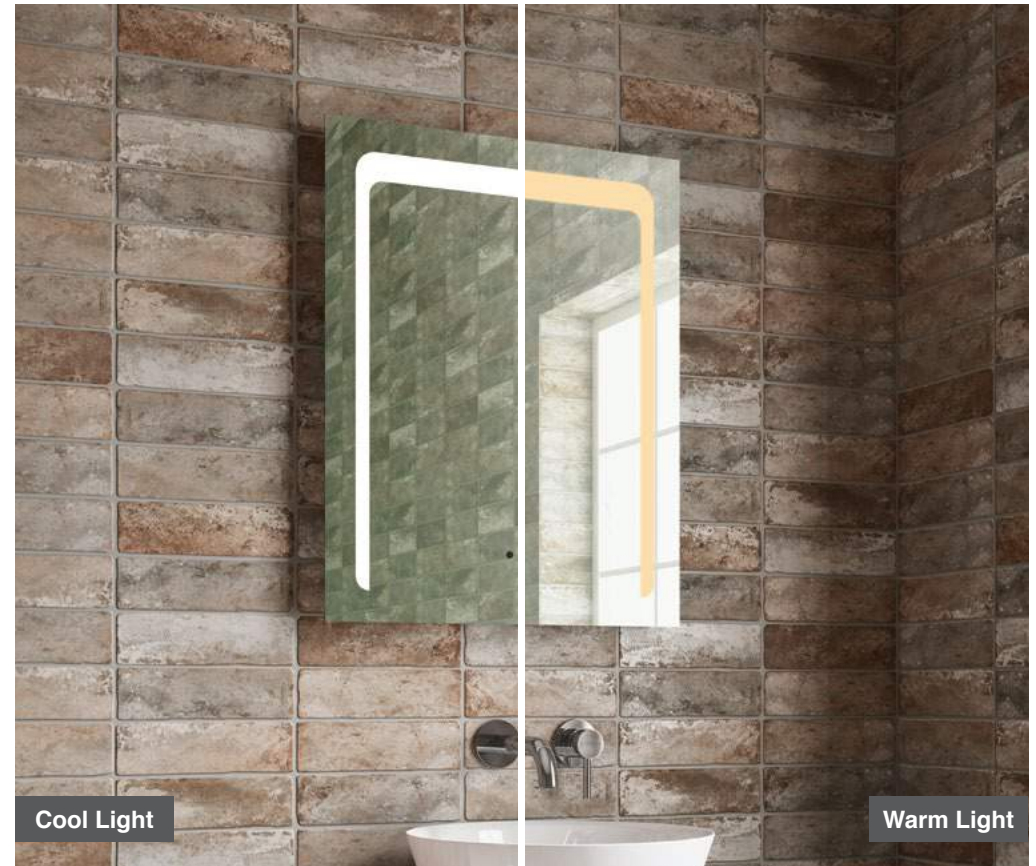

Audio Mirrors

Darcy 60 Bluetooth

H 800 x W 600 x D 50mm

MLMIDAR60BT

£406

 Bluetooth™

Features

- LED Mirror
- Multi Functional Contactless Sensor Controls Light from Cool - Warm & Brightness with Memory Function
- Ambient Lighting
- Landscape or Portrait
- Heated Demister Pad
- Charging Socket
- Bluetooth Audio
- IP44

Jade 55 Bluetooth

H 700 x W 550 x D 50mm

MLMIJAD55BT

£358

 Bluetooth™

Features

- LED Mirror
- Multi Functional Contactless Sensor Controls Light from Cool - Warm & Brightness with Memory Function
- Portrait
- Heated Demister Pad
- Charging Socket
- Bluetooth Audio
- IP44