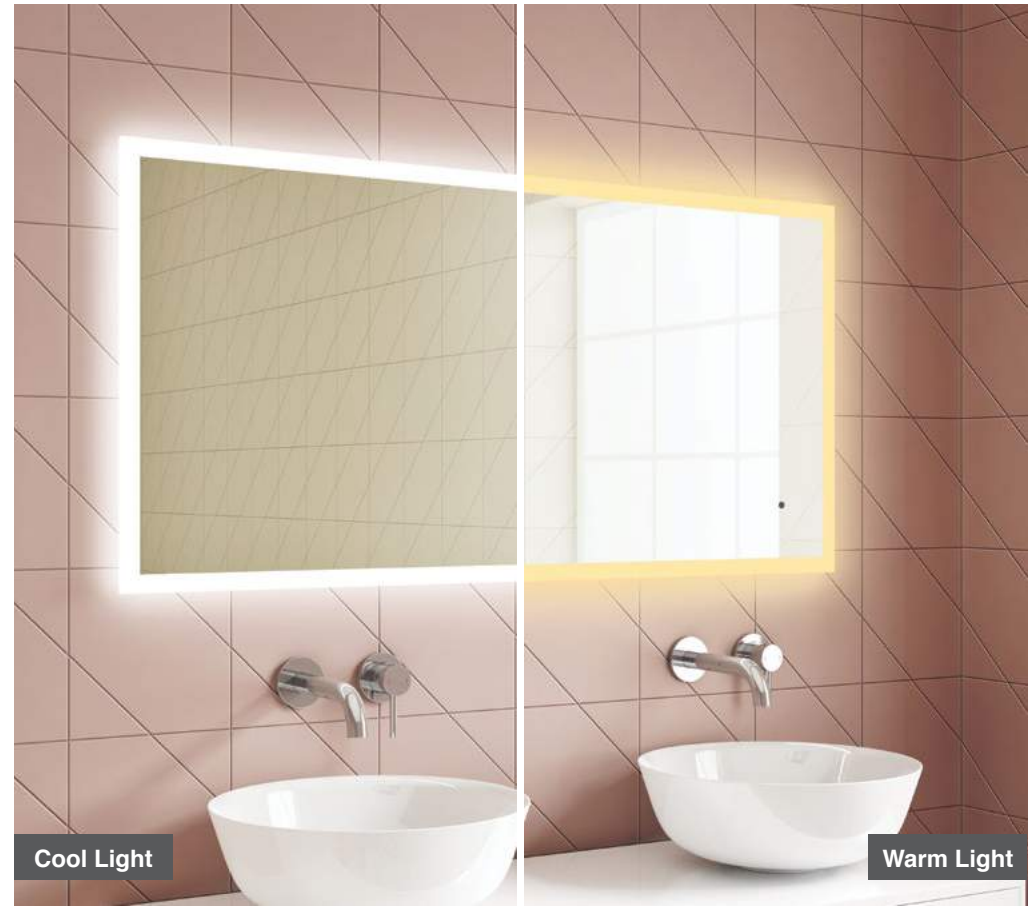

LED Mirrors

Darcy 100

H 600 x W 1000 x D 30mm

MLMIDAR100

£358

Features

- LED Slimline Mirror
- Multi Functional Contactless Sensor Controls Light from Cool - Warm & Brightness with Memory Function
- Ambient Lighting
- Landscape or Portrait
- Heated Demister Pad
- IP44