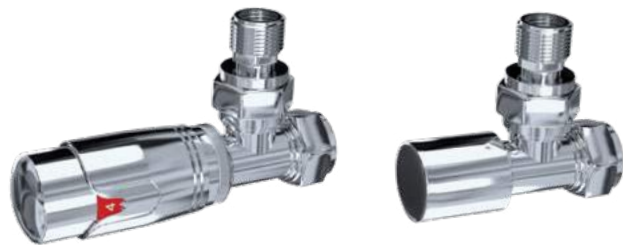

Thermostatic Radiator Valves

**Round Angled Thermostatic Radiator Valves
Chrome Pair**

MLTRVCRAN £29