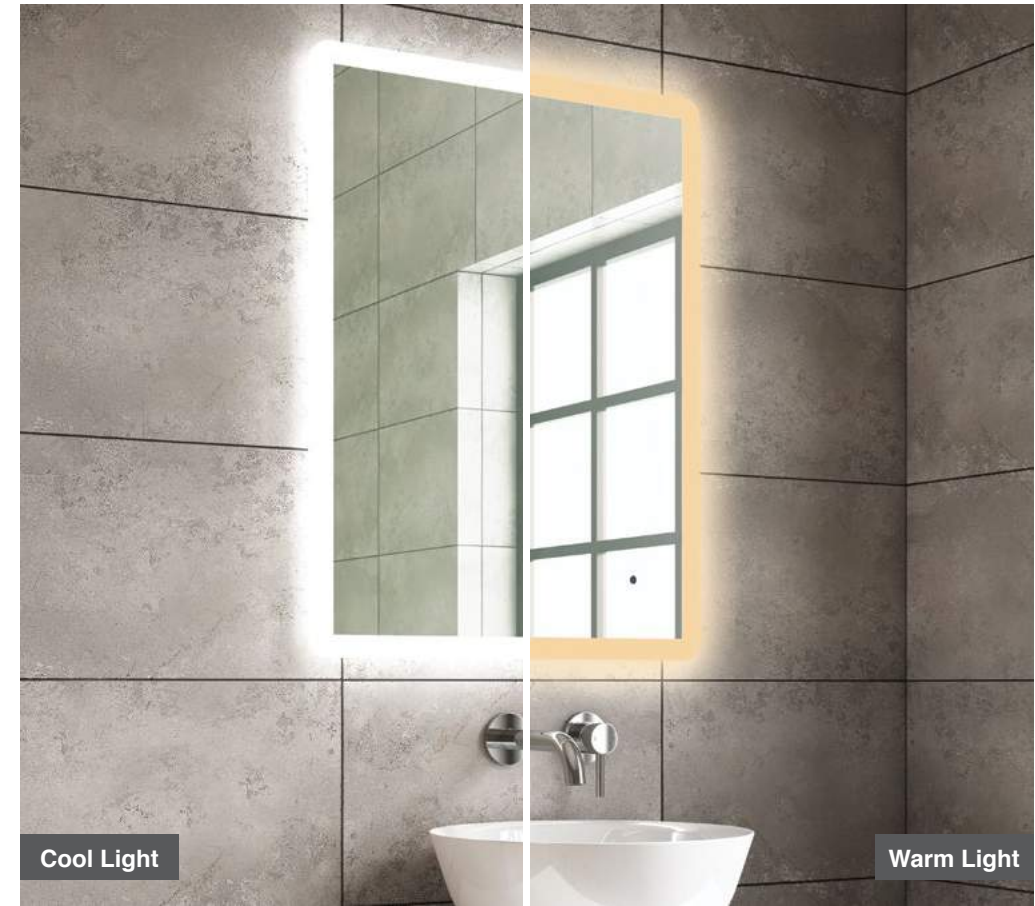

Cool Light

Warm Light

Lyle 50

H 700 x W 500 x D 30mm

MLMILYL50 **£310**

Features

- LED Slimline Mirror
- Multi Functional Contactless Sensor Controls Light from Cool - Warm & Brightness with Memory Function
- Ambient Lighting
- Landscape or Portrait
- Heated Demister Pad
- IP44

Lyle 60

H 800 x W 600 x D 30mm

MLMILYL60 **£334**

Features

- LED Slimline Mirror
- Multi Functional Contactless Sensor Controls Light from Cool - Warm & Brightness with Memory Function
- Ambient Lighting
- Landscape or Portrait
- Heated Demister Pad
- IP44