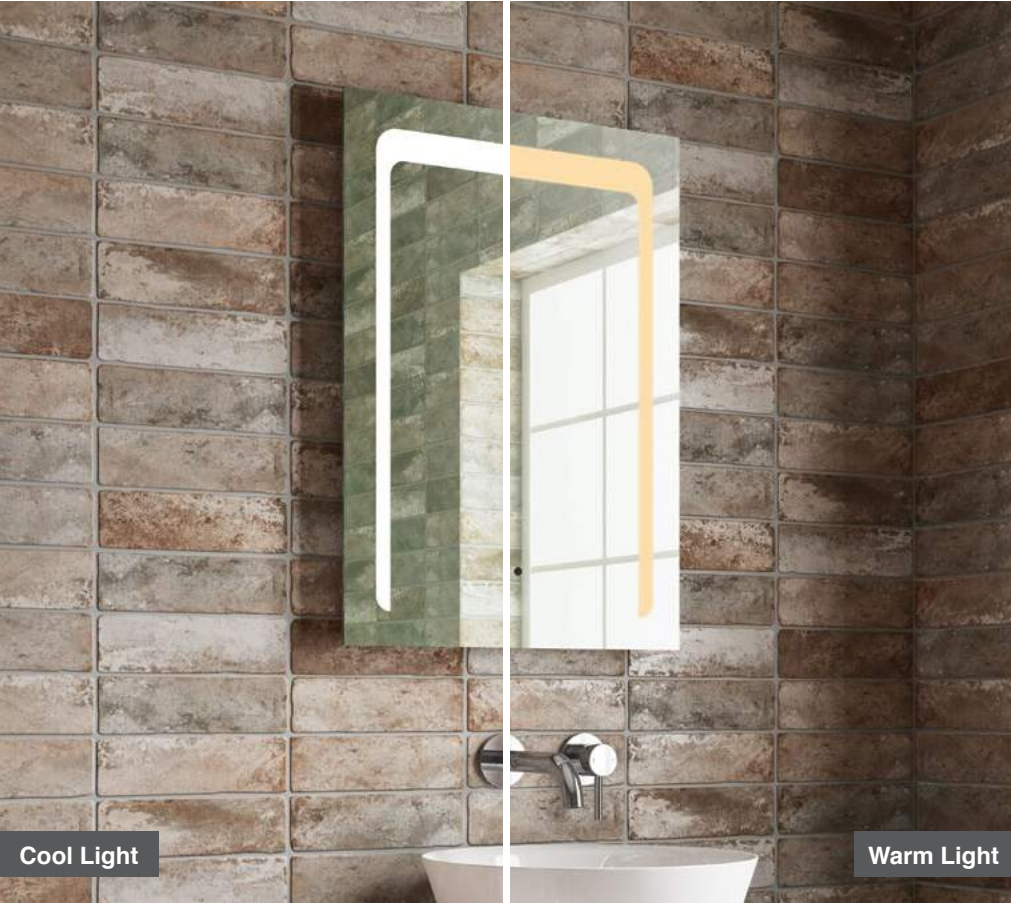

Clara 50

H 700 x W 500 x D 13mm

MLMICLA50

£70

Features

- 4mm Mirror Bonded to 5mm
- 10mm Bevel Edge
- Landscape or Portrait

Clara 60

H 800 x W 600 x D 13mm

MLMICLA60

£89

Features

- 4mm Mirror Bonded to 5mm
- 10mm Bevel Edge
- Landscape or Portrait

LED Mirrors

Jade 50
H 700 x W 500 x D 50mm

MLMIJAD50 **£228**

- Features**
- LED Mirror
 - Multi Functional Contactless Sensor Controls Light from Cool - Warm & Brightness with Memory Function
 - Ambient Downlight
 - Portrait
 - Heated Demister Pad
 - Charging Socket
 - IP44