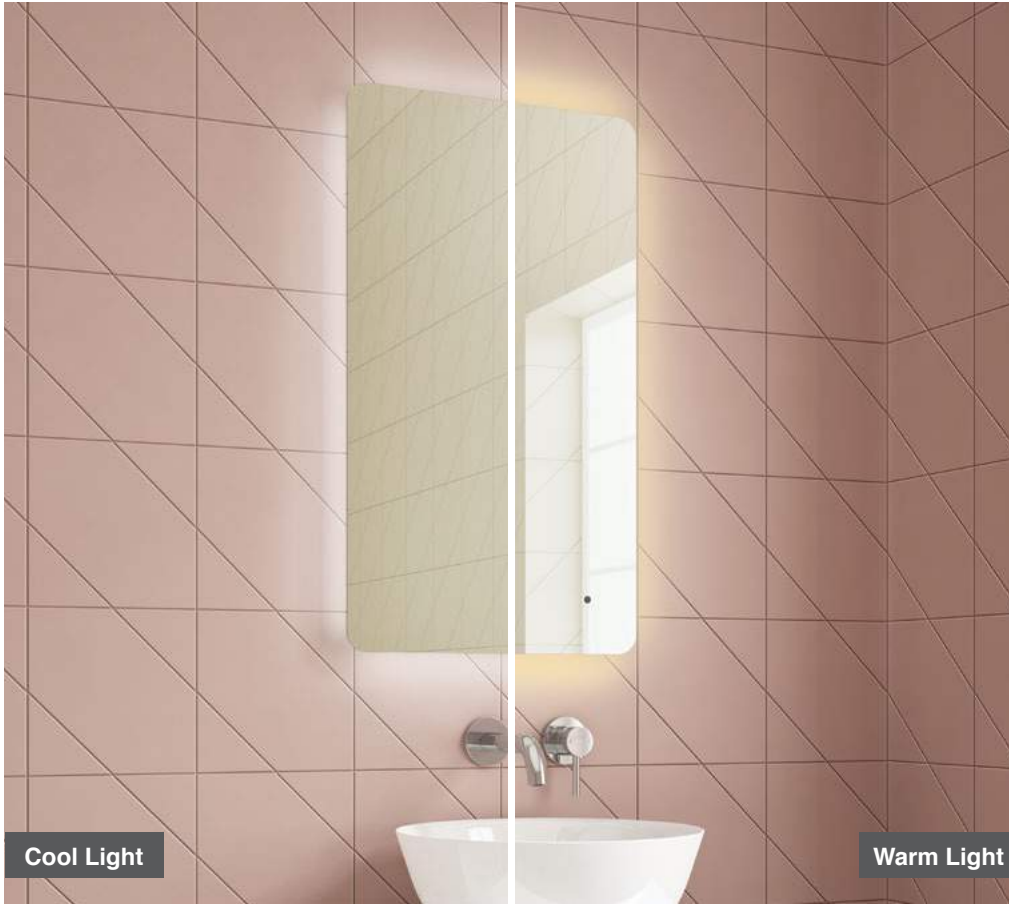

Zara 100

H 600 x W 1000 x D 40mm

MLMIZAR100

£300

Features

- LED Mirror
- Multi Functional Contactless Sensor Controls Light from Cool - Warm & Brightness with Memory Function
- Landscape or Portrait
- Heated Demister Pad
- IP44

LED Mirrors

Alice 45

H 800 x W 450 x D 30mm

MLMIALI45 **£238**

Features

- LED Slimline Mirror
- Multi Functional Contactless Sensor Controls Light from Cool - Warm & Brightness with Memory Function
- Ambient Lighting
- Landscape or Portrait
- Heated Demister Pad
- IP44

Alice 50

H 700 x W 500 x D 30mm

MLMIALI50 **£238**

Features

- LED Slimline Mirror
- Multi Functional Contactless Sensor Controls Light from Cool - Warm & Brightness with Memory Function
- Ambient Lighting
- Landscape or Portrait
- Heated Demister Pad
- IP44