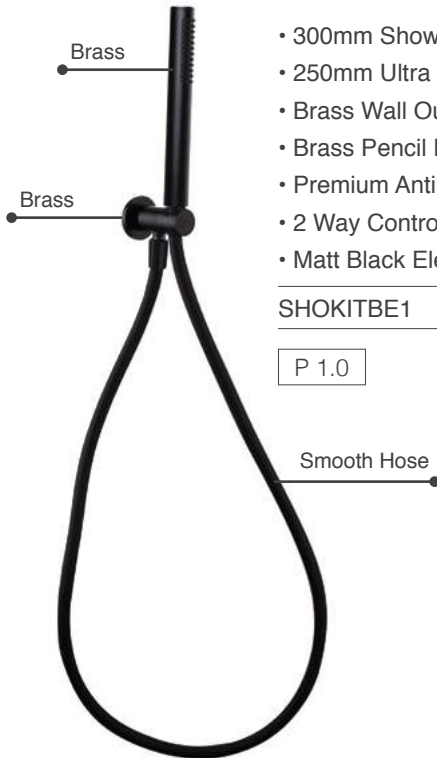

SHOKITBE1 **£579**

P 1.0

BE Series 2

- Cool Touch Thermostatic Exposed Valve
- 250mm Ultra Slim Stainless Steel Shower Head
- Adjustable Riser Rail
- Solid Brass Handset Holder
- 3 Mode Select Handset
- Premium Antibacterial PVC Shower Hose 1.5m
- Easy Fit Kit
- Matt Black Electro Plated Finish