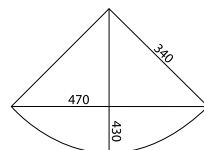

Corner Basin & Pedestal

H 820 x W 470 x D 430mm

MLREBACO	Corner Basin 1th	£72
MLREPE	Full Pedestal	£41

(Semi Pedestal Cannot be used with this Basin)