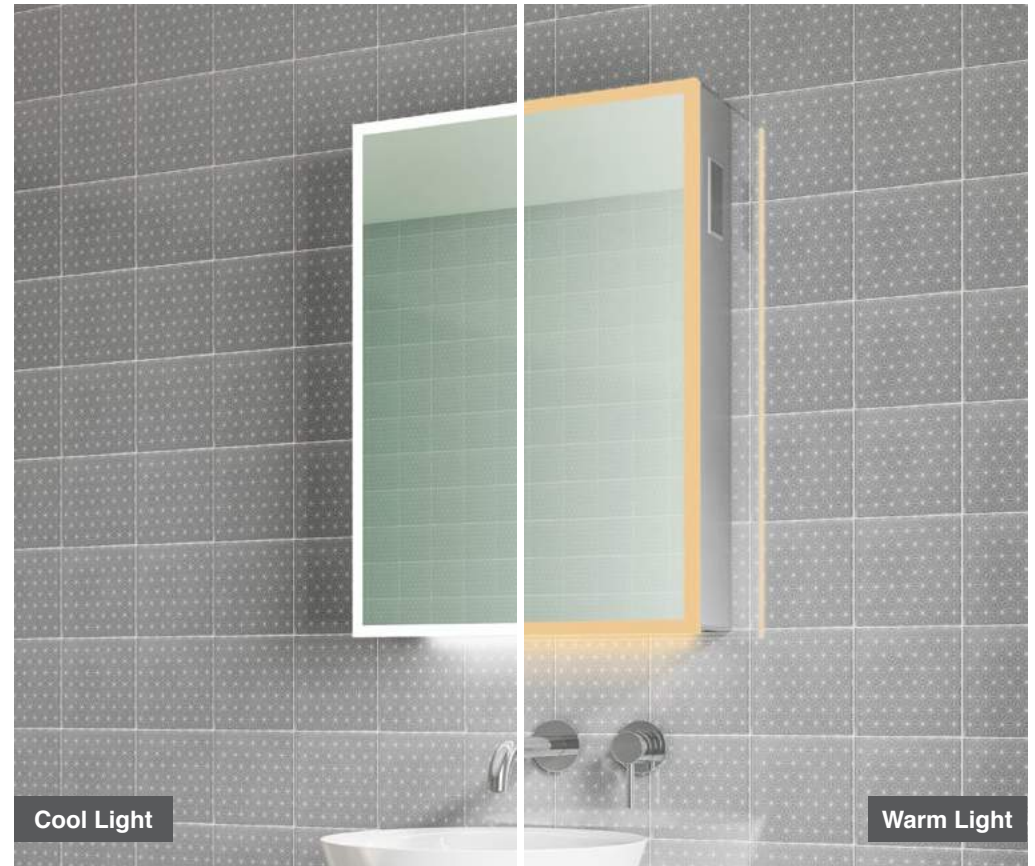

Audio Mirrors / Cabinets

Tara 50 Bluetooth

H 700 x W 500 x D 70mm

MLMITAR50BT

£372

 **Bluetooth™**

Features

- LED Mirror
- Multi Functional Contactless Sensor Controls Light from Cool - Warm & Brightness with Memory Function
- Ambient Lighting
- Portrait
- Heated Demister Pad
- Charging Socket
- Bluetooth Audio
- IP44