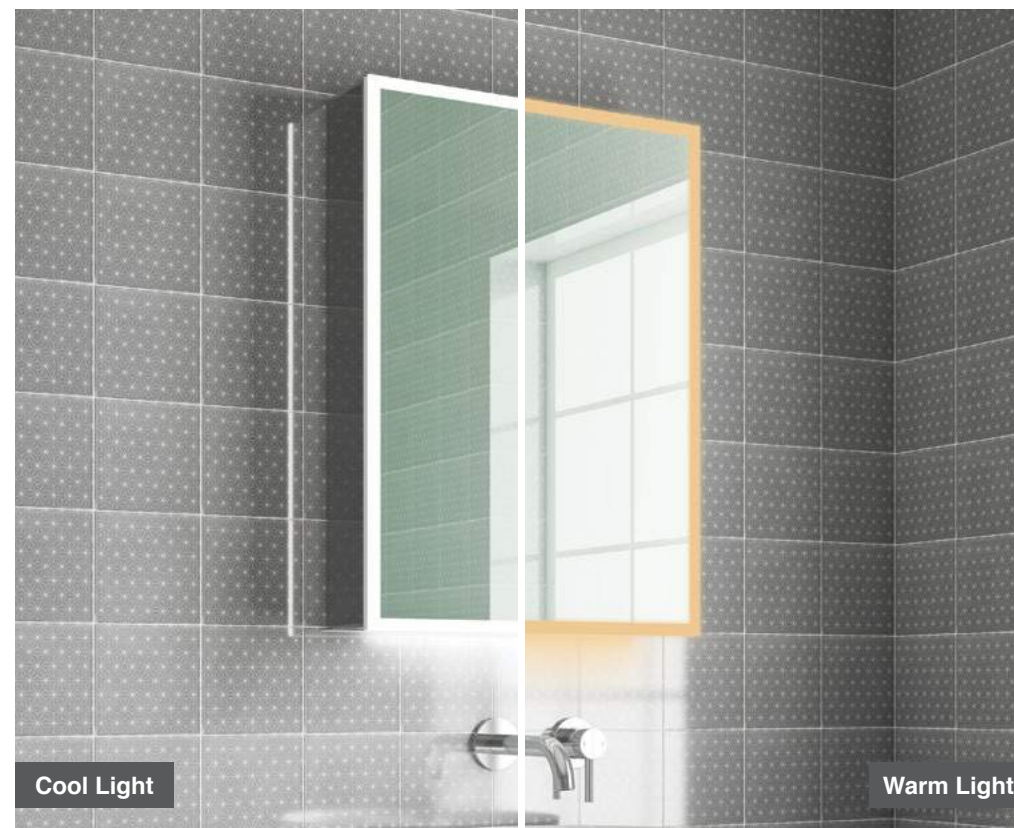

Cool Light

Warm Light

Sky 50

H 700 x W 500 x D 130mm

MLCASKY50 £442

Features

- LED Aluminium Mirror Cabinet
- Multi Functional Infrared Sensor Controls Light from Cool - Warm & Brightness with Memory Function
- Ambient Downlight
- Soft Close Hinge Door
- 2 Adjustable Shelves
- Heated Demister Pad
- Charging Socket
- IP44

Maya 50

H 700 x W 500 x D 130mm

MLCAMAY50 £526

Features

- LED Aluminium Mirror Cabinet
- Multi Functional Infrared Sensor Controls Light from Cool - Warm & Brightness with Memory Function
- Ambient Downlight
- Soft Close Hinge Door
- 2 Adjustable Shelves
- Heated Demister Pad
- Charging Socket
- Mirror Sides
- IP44