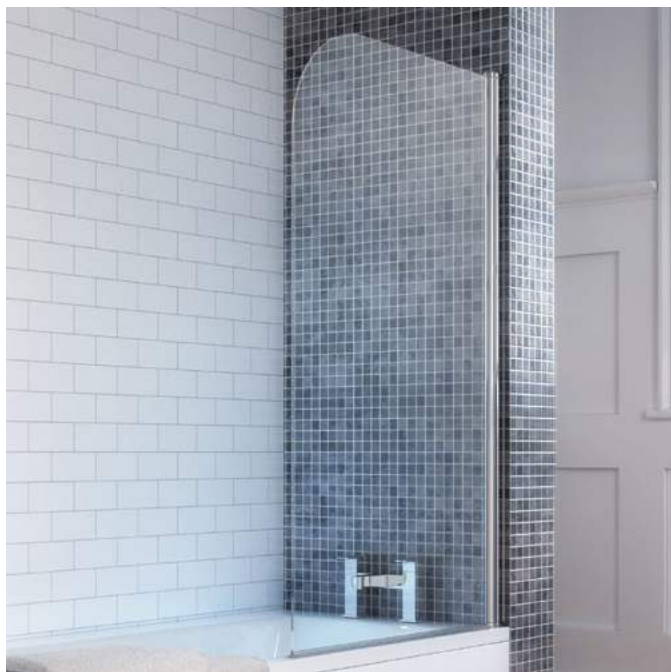

Bath Screens

Round Single Bath Screen

Size (mm) - 1300 x 800

Lifetime Guarantee (Subject to within Terms and Conditions)

- **6mm** Toughened Safety Glass to EN12150 & CE Approved
- MYSHIELD Easy Clean Glass and Chrome Profiles
- Reversible Door & Easy to Install

Code	Size (mm)	Price
MLBSRD	1300 x 800	£118