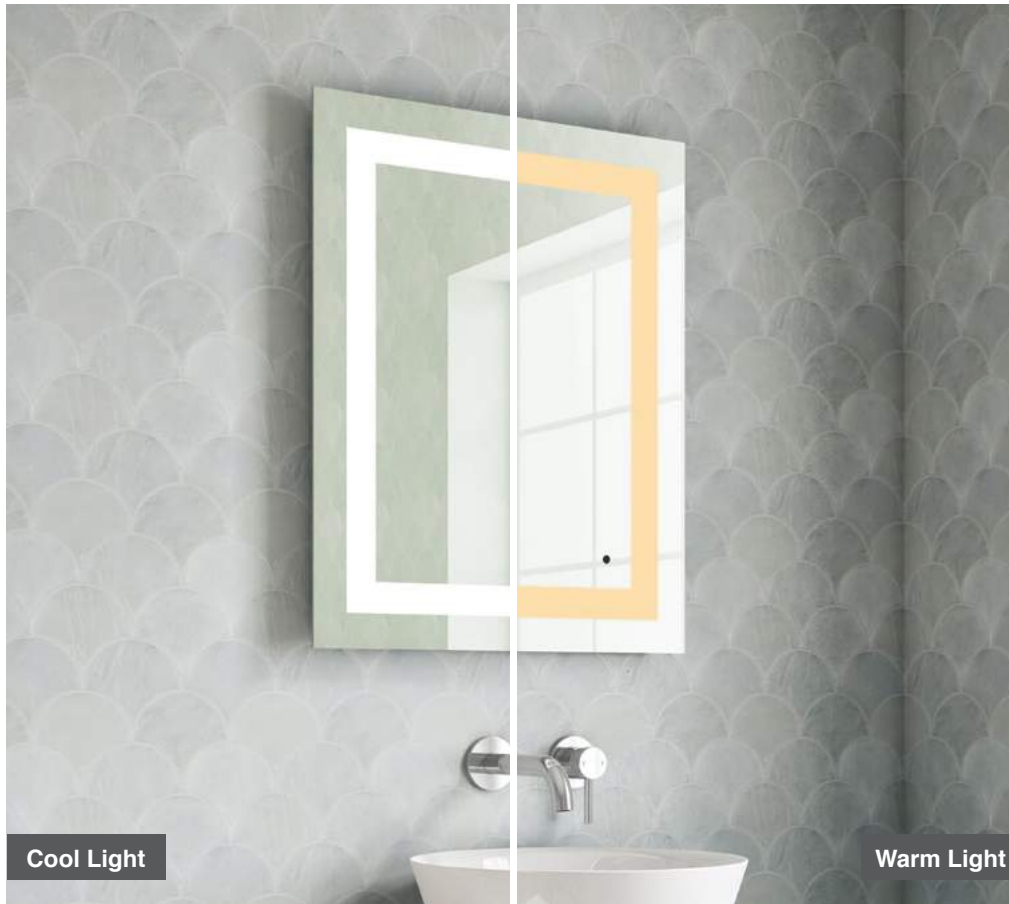

Mika 100

H 600 x W 1000 x D 40mm

MLMIMIK100

£406

IP44

Features

- LED Mirror
- Multi Functional Contactless Sensor Controls Light from Cool - Warm & Brightness with Memory Function
- Ambient Lighting
- Landscape or Portrait
- Heated Demister Pad
- IP44

LED Mirrors

Cara 55

H 700 x W 550 x D 40mm

MLMICAR55 **£204**

Features

- LED Mirror
- Multi Functional Contactless Sensor Controls Light from Cool - Warm & Brightness with Memory Function
- Landscape or Portrait
- Heated Demister Pad
- IP44