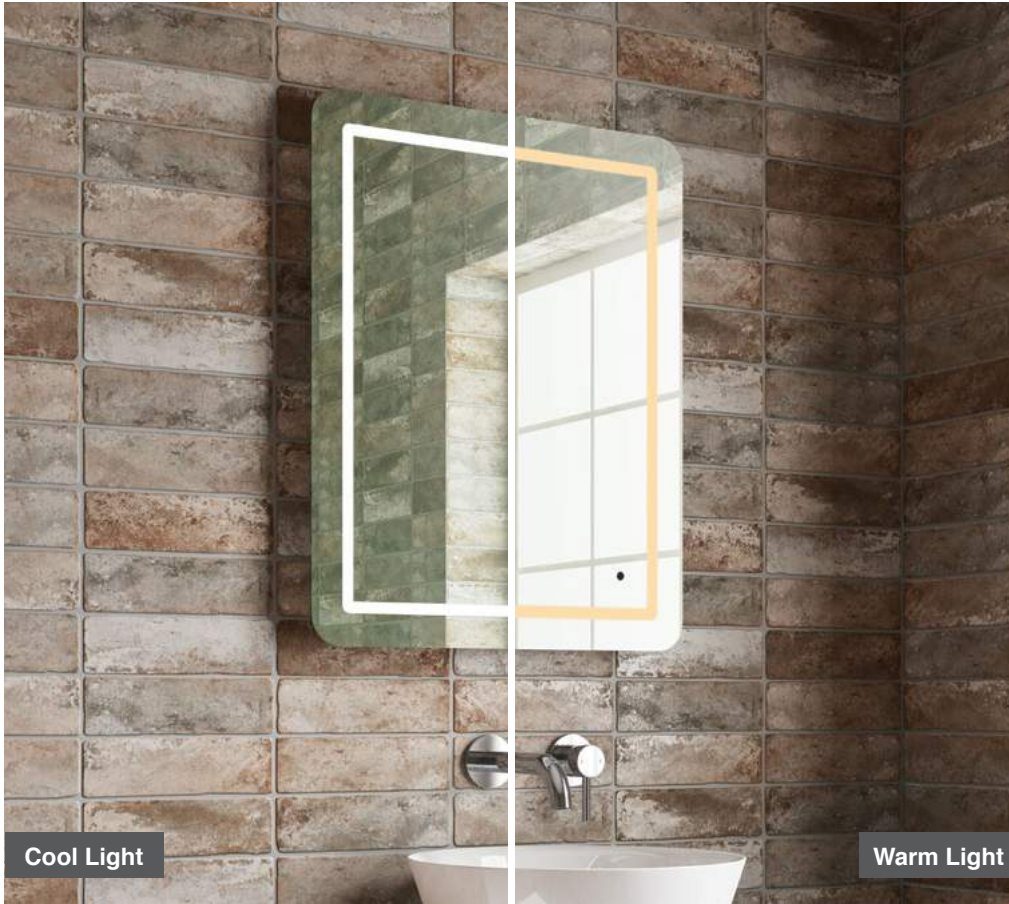

Jane 60

H 800 x W 600 x D 50mm

MLMIJAN60

£279

Features

- LED Mirror
- Multi Functional Contactless Sensor Controls Light from Cool - Warm & Brightness with Memory Function
- Ambient Lighting
- Landscape or Portrait
- Heated Demister Pad
- Charging Socket
- IP44

LED Mirrors

Iris 55

H 700 x W 550 x D 40mm

MLMIIRI55 **£228**

Features

- LED Mirror
- Multi Functional Contactless Sensor Controls Light from Cool - Warm & Brightness with Memory Function
- Ambient Lighting
- Landscape or Portrait
- Heated Demister Pad
- IP44

Zara 50

H 700 x W 500 x D 40mm

MLMIZAR50 **£228**

Features

- LED Mirror
- Multi Functional Contactless Sensor Controls Light from Cool - Warm & Brightness with Memory Function
- Landscape or Portrait
- Heated Demister Pad
- IP44