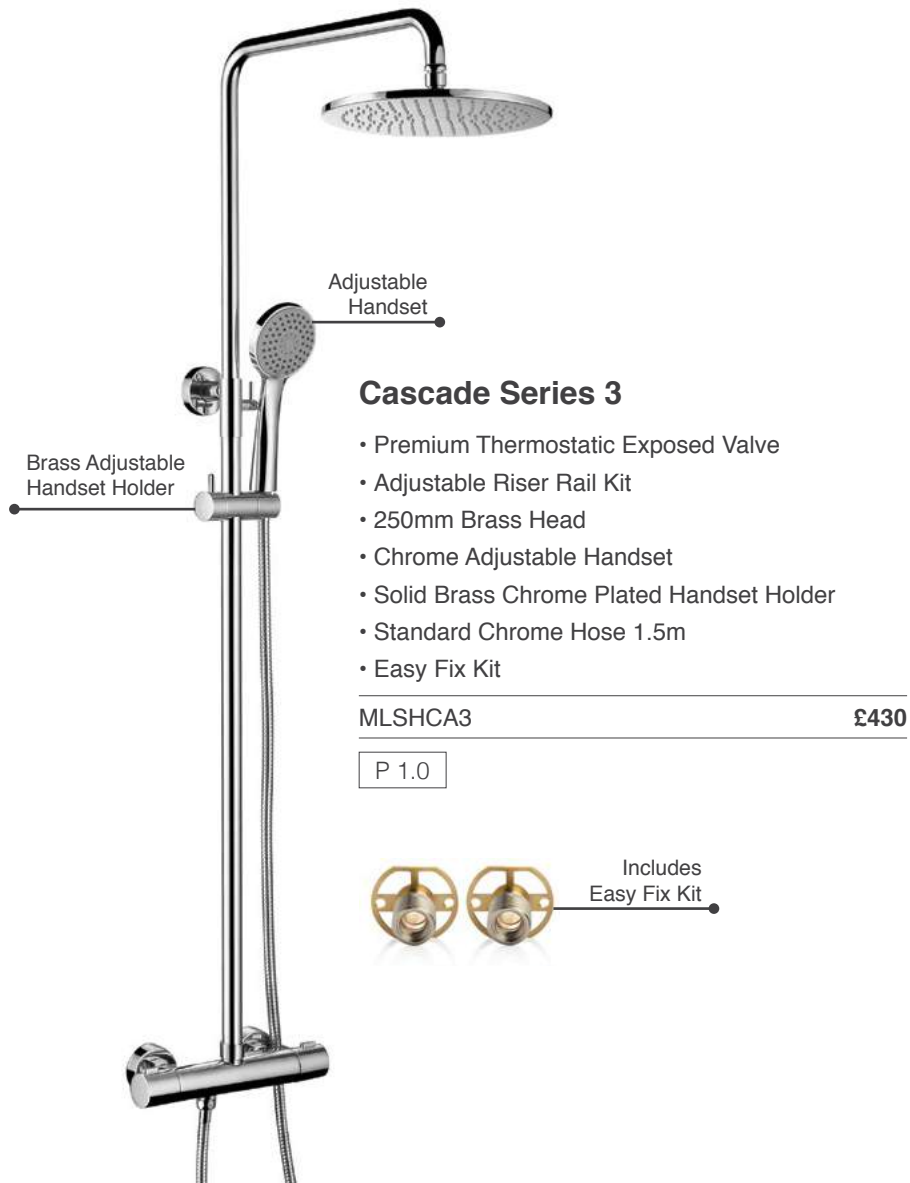

MLSHDE4

£317

P 1.0

Includes Easy Fix Kit

Cascade Series

Brass Adjustable Handset Holder

Adjustable Handset

Cascade Series 1

MLSHCA1 £252

P 0.2

Includes Easy Fix Kit

Brass Adjustable Handset Holder

Adjustable Handset

Cascade Series 2

- Premium Thermostatic Bath Shower Mixer
- Adjustable Sliding Rail Kit
- Chrome Adjustable Handset
- Solid Brass Chrome Plated Handset Holder
- Soap Dish
- Standard Chrome Hose 1.5m

MLSHCA2 £327

P 0.5

Quadro

Cascade Series 3

- Premium Thermostatic Exposed Valve
- Adjustable Riser Rail Kit
- 250mm Brass Head
- Chrome Adjustable Handset
- Solid Brass Chrome Plated Handset Holder
- Standard Chrome Hose 1.5m
- Easy Fix Kit