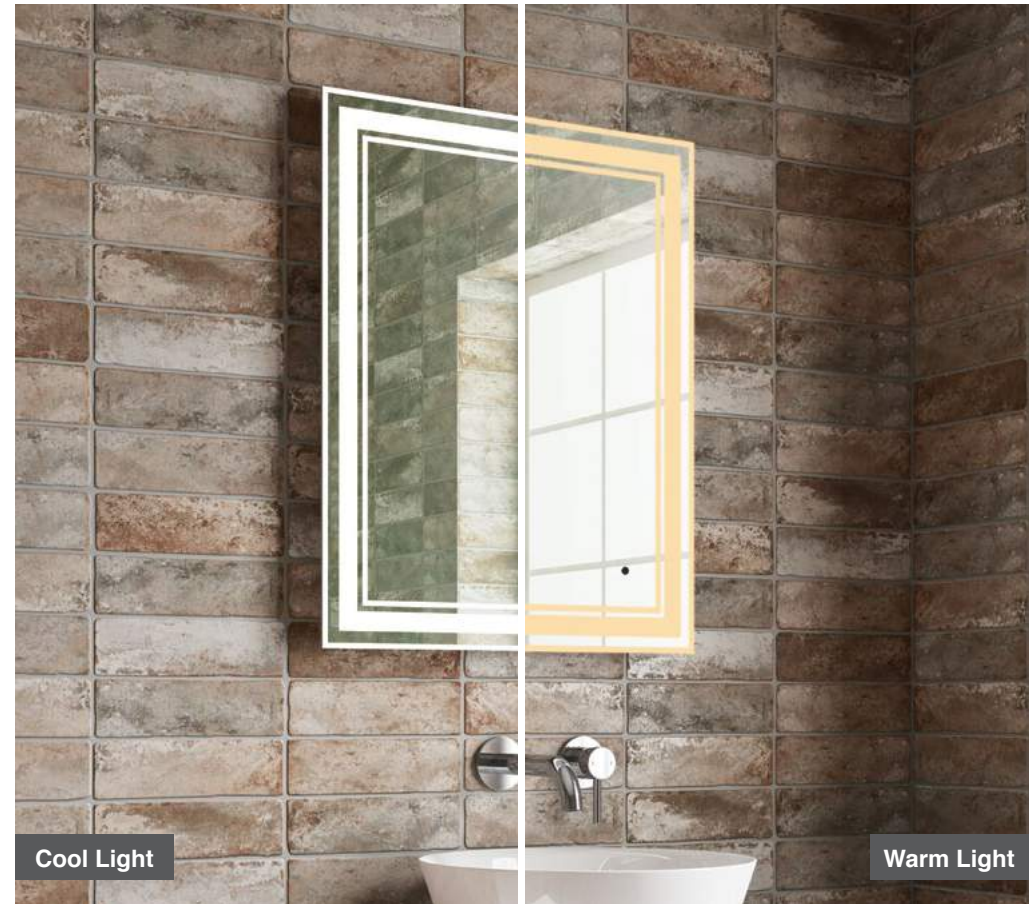

LED Mirrors

Cara 55

H 700 x W 550 x D 40mm

MLMICAR55 **£204**

Features

- LED Mirror
- Multi Functional Contactless Sensor Controls Light from Cool - Warm & Brightness with Memory Function
- Landscape or Portrait
- Heated Demister Pad
- IP44