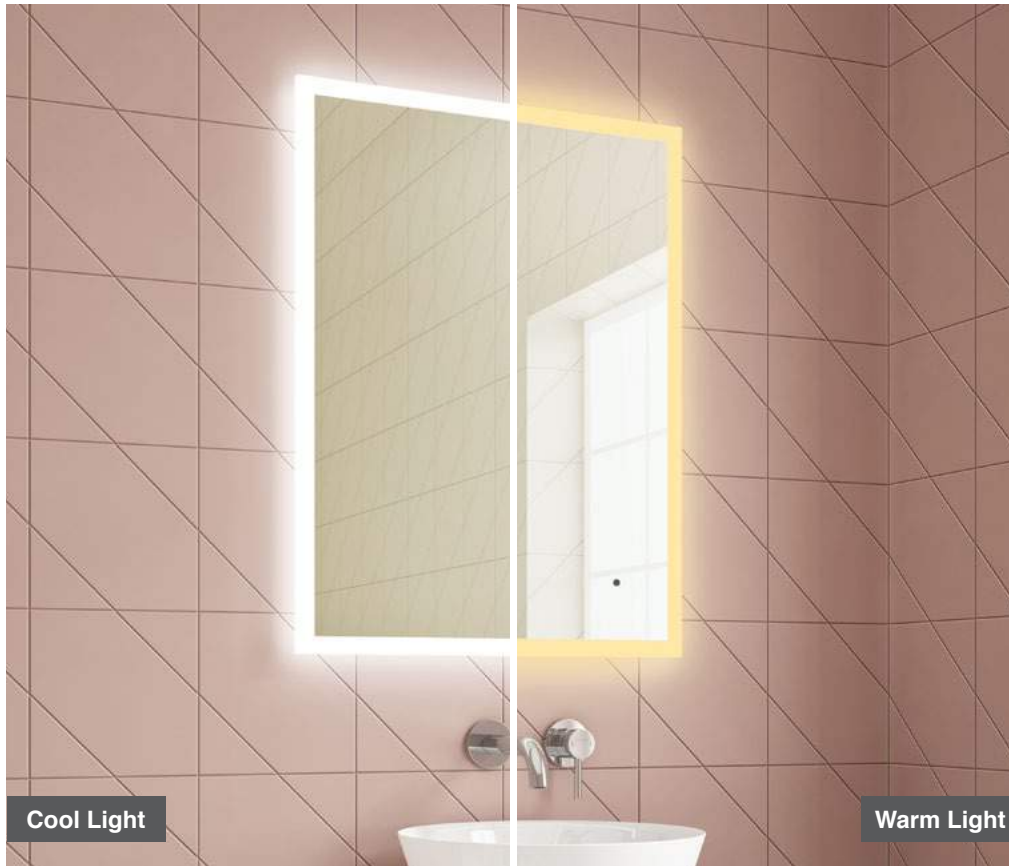

Audio Mirrors

Darcy 60 Bluetooth

H 800 x W 600 x D 50mm

MLMIDAR60BT

£406

Bluetooth™

Features

- LED Mirror
- Multi Functional Contactless Sensor Controls Light from Cool - Warm & Brightness with Memory Function
- Ambient Lighting
- Landscape or Portrait
- Heated Demister Pad
- Charging Socket
- Bluetooth Audio
- IP44