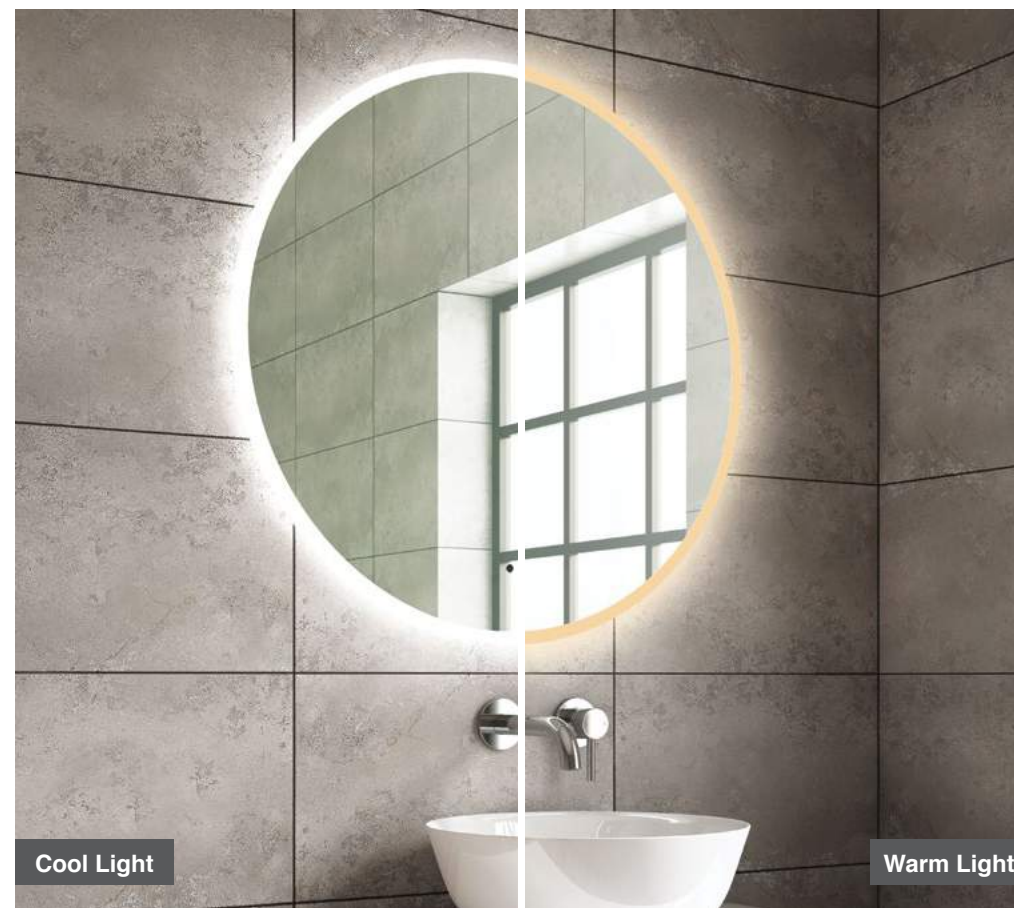

Oren 100

H 600 x W 1000 x D 30mm

MLMIORE100

£406

Features

- LED Slimline Mirror
- Multi Functional Contactless Sensor Controls Light from Cool - Warm & Brightness with Memory Function
- Ambient Lighting
- Landscape or Portrait
- Heated Demister Pad
- IP44

LED Mirrors

Zane 60

H 600 x W 600 x D 30mm

MLMIZAN60 **£310**

Features

- LED Slimline Mirror
- Multi Functional Contactless Sensor Controls Light from Cool - Warm & Brightness with Memory Function
- Ambient Lighting
- Heated Demister Pad
- IP44