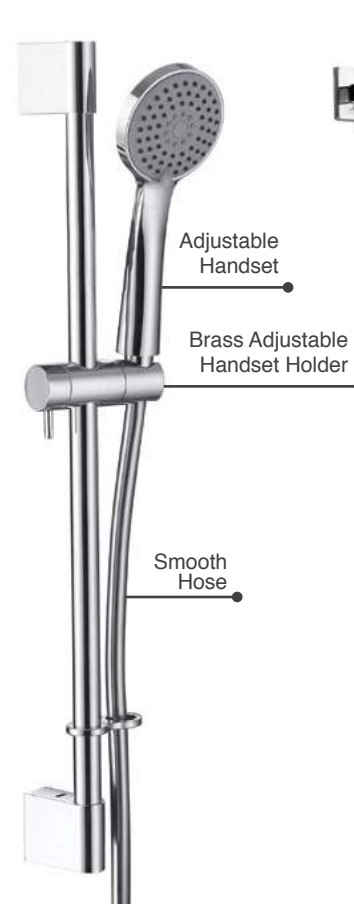

Adjustable Handset

Brass Adjustable Handset Holder

Smooth Hose

Shower Kit 6

- Desire Square Dual 2 Outlet Thermostatic Concealed Valve
- Desire Sliding Rail Kit 3
- Desire Square Wall Outlet
- Desire Square Shower Arm 300mm
- Desire SS Shower Head 7 250mm

SHOKIT6 £518

P 1.0