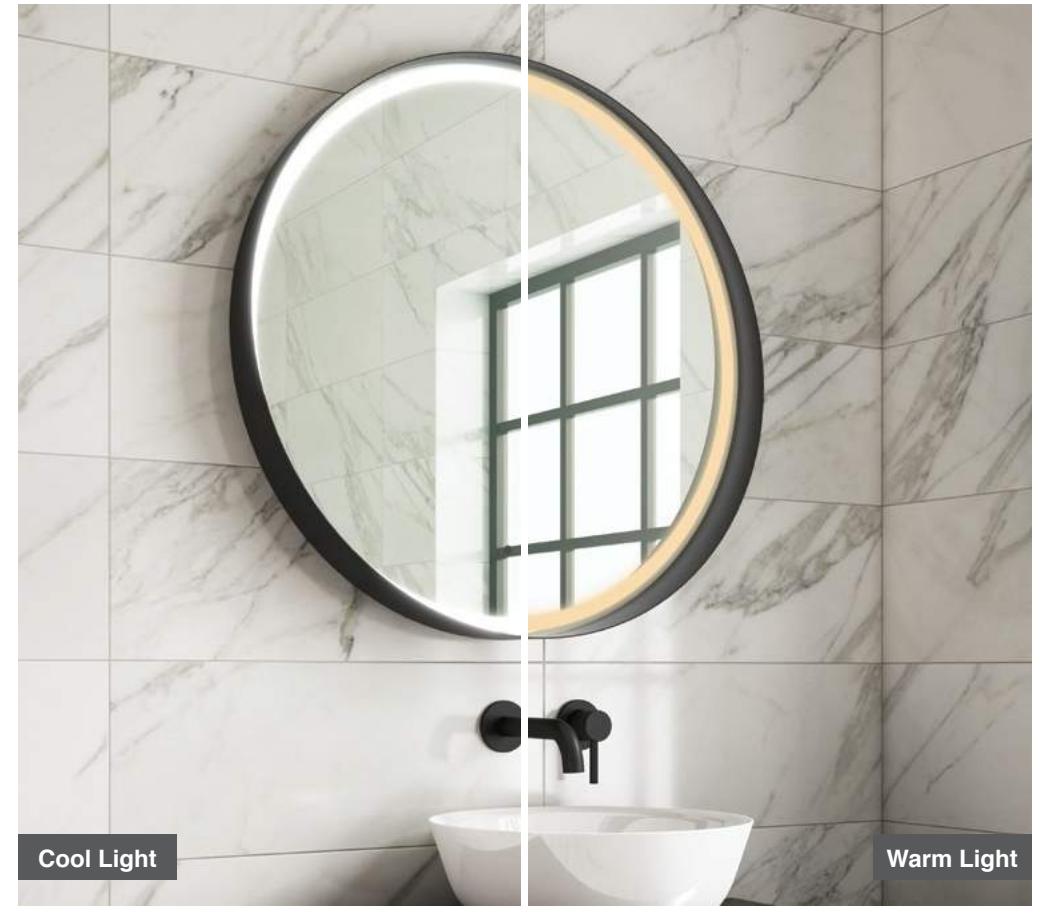

LED Mirrors

Lyle 100

H 600 x W 1000 x D 30mm

MLMILYL100

£406

Features

- LED Slimline Mirror
- Multi Functional Contactless Sensor Controls Light from Cool - Warm & Brightness with Memory Function
- Ambient Lighting
- Landscape or Portrait
- Heated Demister Pad
- IP44

Lyle 120

H 600 x W 1200 x D 30mm

MLMILYL120

£478

Features

- LED Slimline Mirror
- Multi Functional Contactless Sensor Controls Light from Cool - Warm & Brightness with Memory Function
- Ambient Lighting
- Landscape or Portrait
- Heated Demister Pad
- IP44

LED Mirrors

Cian 60

H 600 x W 600 x D 110mm

MLMICIA60 **£310**

Features

- Black Frame LED Mirror with Shelf
- Multi Functional Contactless Sensor Controls Light from Cool - Warm & Brightness with Memory Function
- Heated Demister Pad
- IP44