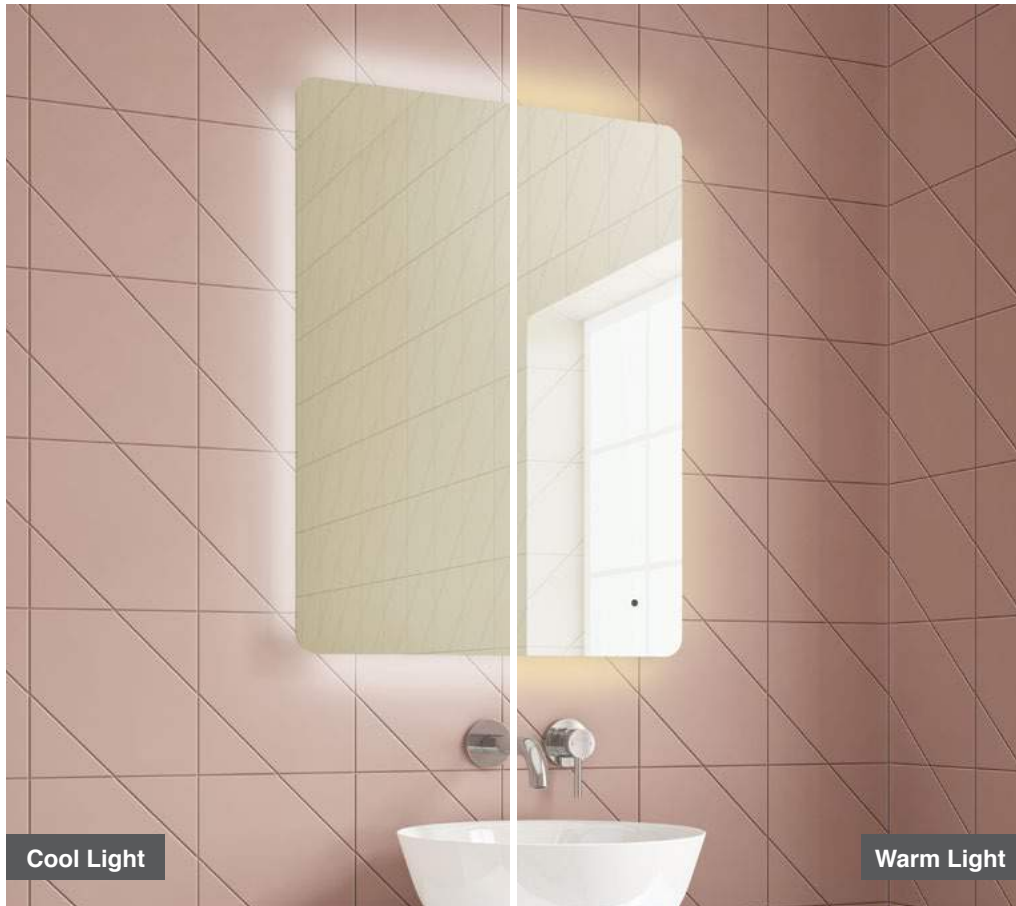

LED Mirrors

Alice 45

H 800 x W 450 x D 30mm

MLMIALI45 **£238**

Features

- LED Slimline Mirror
- Multi Functional Contactless Sensor Controls Light from Cool - Warm & Brightness with Memory Function
- Ambient Lighting
- Landscape or Portrait
- Heated Demister Pad
- IP44

Alice 50

H 700 x W 500 x D 30mm

MLMIALI50 **£238**

Features

- LED Slimline Mirror
- Multi Functional Contactless Sensor Controls Light from Cool - Warm & Brightness with Memory Function
- Ambient Lighting
- Landscape or Portrait
- Heated Demister Pad
- IP44

LED Mirrors

Alice 60

H 800 x W 600 x D 30mm

MLMIALI60

£276

Features

- LED Slimline Mirror
- Multi Functional Contactless Sensor Controls Light from Cool - Warm & Brightness with Memory Function
- Ambient Lighting
- Landscape or Portrait
- Heated Demister Pad
- IP44

Alice 120

H 600 x W 1200 x D 30mm

MLMIALI120

£382

Features

- LED Slimline Mirror
- Multi Functional Contactless Sensor Controls Light from Cool - Warm & Brightness with Memory Function
- Ambient Lighting
- Landscape or Portrait
- Heated Demister Pad
- IP44