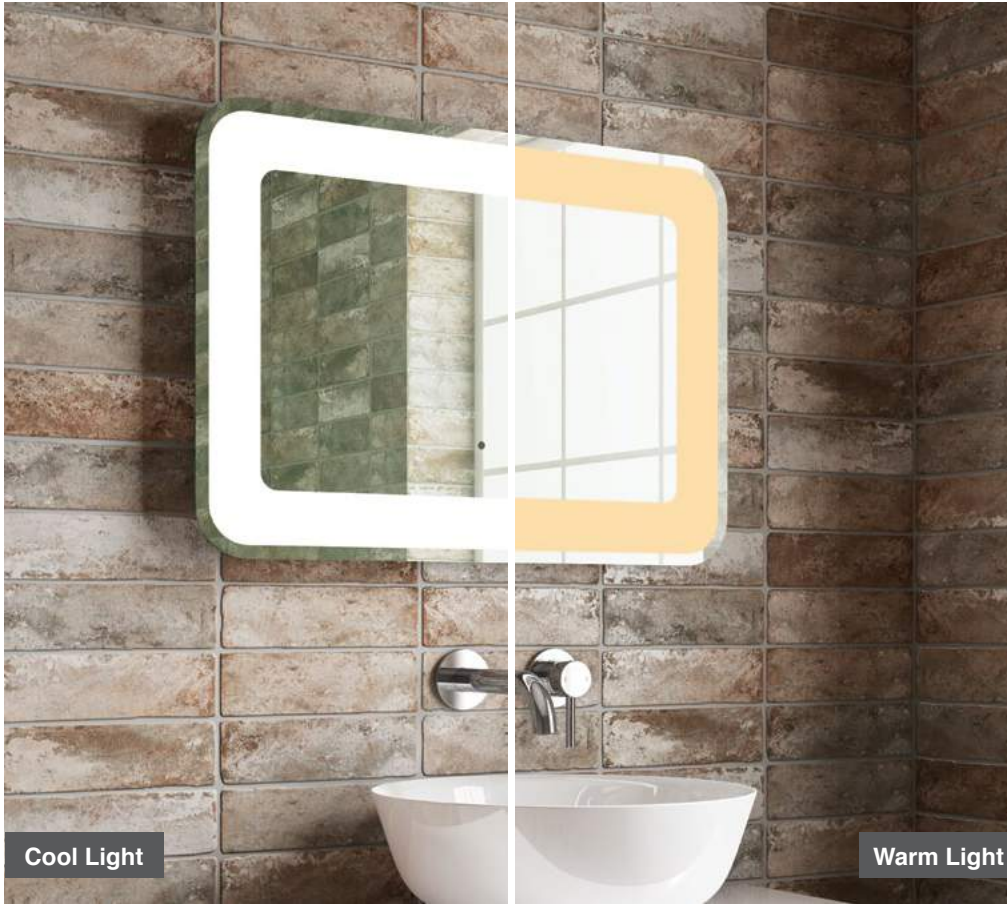

LED Mirrors

Darcy 100

H 600 x W 1000 x D 30mm

MLMIDAR100

£358

Features

- LED Slimline Mirror
- Multi Functional Contactless Sensor Controls Light from Cool - Warm & Brightness with Memory Function
- Ambient Lighting
- Landscape or Portrait
- Heated Demister Pad
- IP44

Darcy 120

H 600 x W 1200 x D 30mm

MLMIDAR120

£420

Features

- LED Slimline Mirror
- Multi Functional Contactless Sensor Controls Light from Cool - Warm & Brightness with Memory Function
- Ambient Lighting
- Landscape or Portrait
- Heated Demister Pad
- IP44

LED Mirrors

Mona 70

H 500 x W 700 x D 40mm

MLMIMON70 **£216**

Features

- LED Mirror
- Multi Functional Contactless Sensor Controls Light from Cool - Warm & Brightness with Memory Function
- Ambient Lighting
- Landscape or Portrait
- Heated Demister Pad
- IP44

Oren 60

H 600 x W 600 x D 30mm

MLMIOR60 **£286**

Features

- LED Slimline Mirror
- Multi Functional Contactless Sensor Controls Light from Cool - Warm & Brightness with Memory Function
- Ambient Lighting
- Heated Demister Pad
- IP44