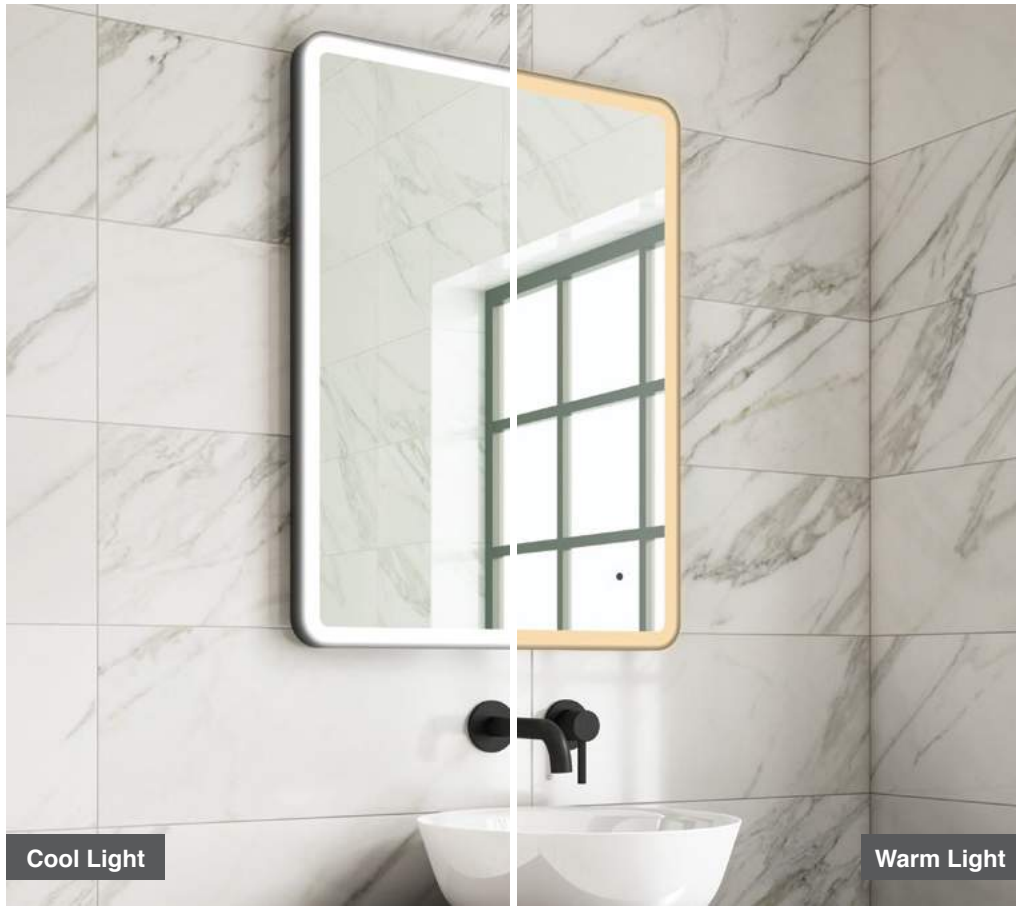

LED Mirrors

Cian 60

H 600 x W 600 x D 110mm

MLMICIA60 **£310**

Features

- Black Frame LED Mirror with Shelf
- Multi Functional Contactless Sensor Controls Light from Cool - Warm & Brightness with Memory Function
- Heated Demister Pad
- IP44

Cian 80

H 800 x W 800 x D 110mm

MLMICIA80 **£478**

Features

- Black Frame LED Mirror with Shelf
- Multi Functional Contactless Sensor Controls Light from Cool - Warm & Brightness with Memory Function
- Heated Demister Pad
- IP44

LED Mirrors

Beck 60

H 800 x W 600 x D 33mm

MLMIBEC60

£406

Features

- Black Frame LED Mirror
- Multi Functional Contactless Sensor Controls Light from Cool - Warm & Brightness with Memory Function
- Landscape or Portrait
- Heated Demister Pad
- IP44

Beck 120

H 600 x W 1200 x D 33mm

MLMIBEC120

£526

Features

- Black Frame LED Mirror
- Multi Functional Contactless Sensor Controls Light from Cool - Warm & Brightness with Memory Function
- Landscape or Portrait
- Heated Demister Pad
- IP44