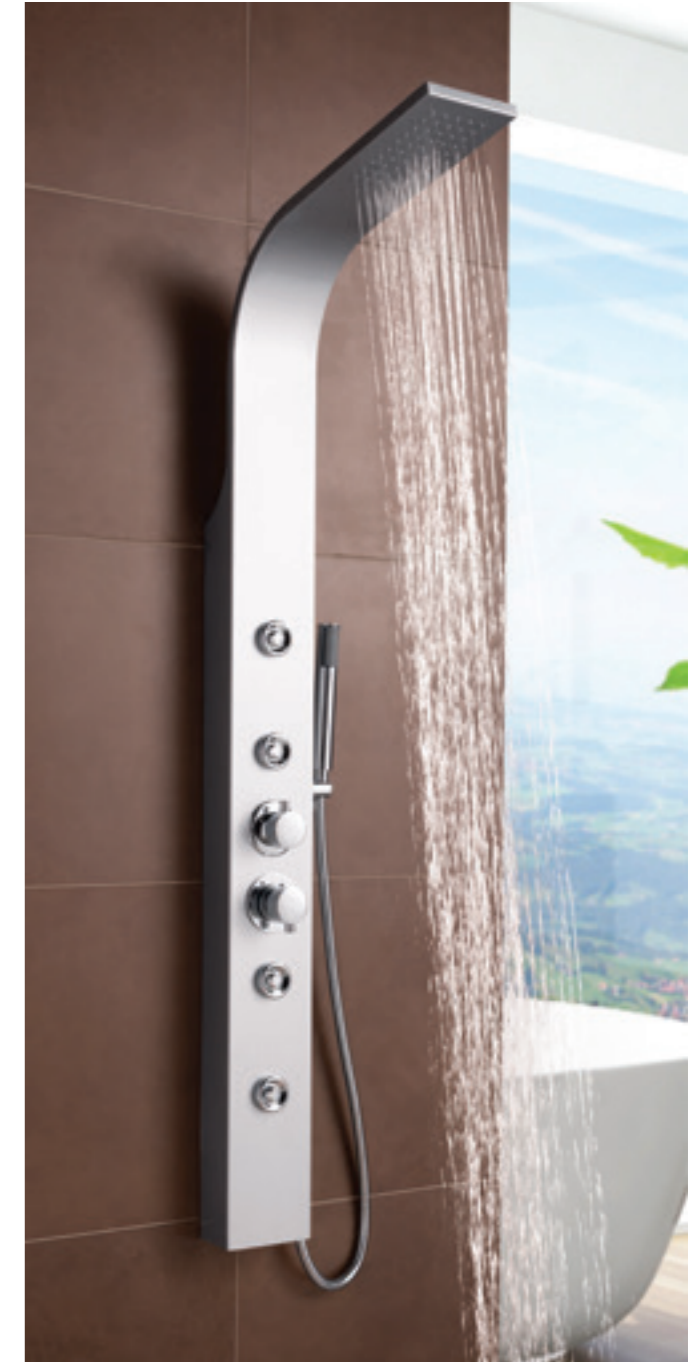

*Dune Thermostatic Bar Shower with
Slide Rail Kit*
A3910 £182.00 LP1

*Zephyr Rigid Riser Kit
With Diverter*
A366 £277.00 HP1

All prices include VAT.

PIRLO /
Thermostatic Shower Panel

- Stainless Steel
- Thermostatic
- 4 Square Body Jets
- Inset Rectangular Fixed Head
- Pencil Handset
- Push Button Controls

AS346 £540.00 HP2

RIPPLE /
Thermostatic Shower Panel

- Aluminium
- Thermostatic
- 6 body jets
- Multi Function Handset
- Swivel head

AS305 £320.00 HP2

EASTON /
Thermostatic Shower Panel

- Stainless Steel
- Thermostatic
- 6 square swivel body jets
- Square fixed head
- Rectangular Handset

AS374 £469.00 HP2

PEYTON /
Thermostatic Shower Panel

- Matt Silver
- Thermostatic
- 4 round swivel body jets
- Inset rectangular fixed head
- Pencil Handset

AS376 £540.00 HP2

Pull-Out Mixer Tap
KC314 £150.00 HP1