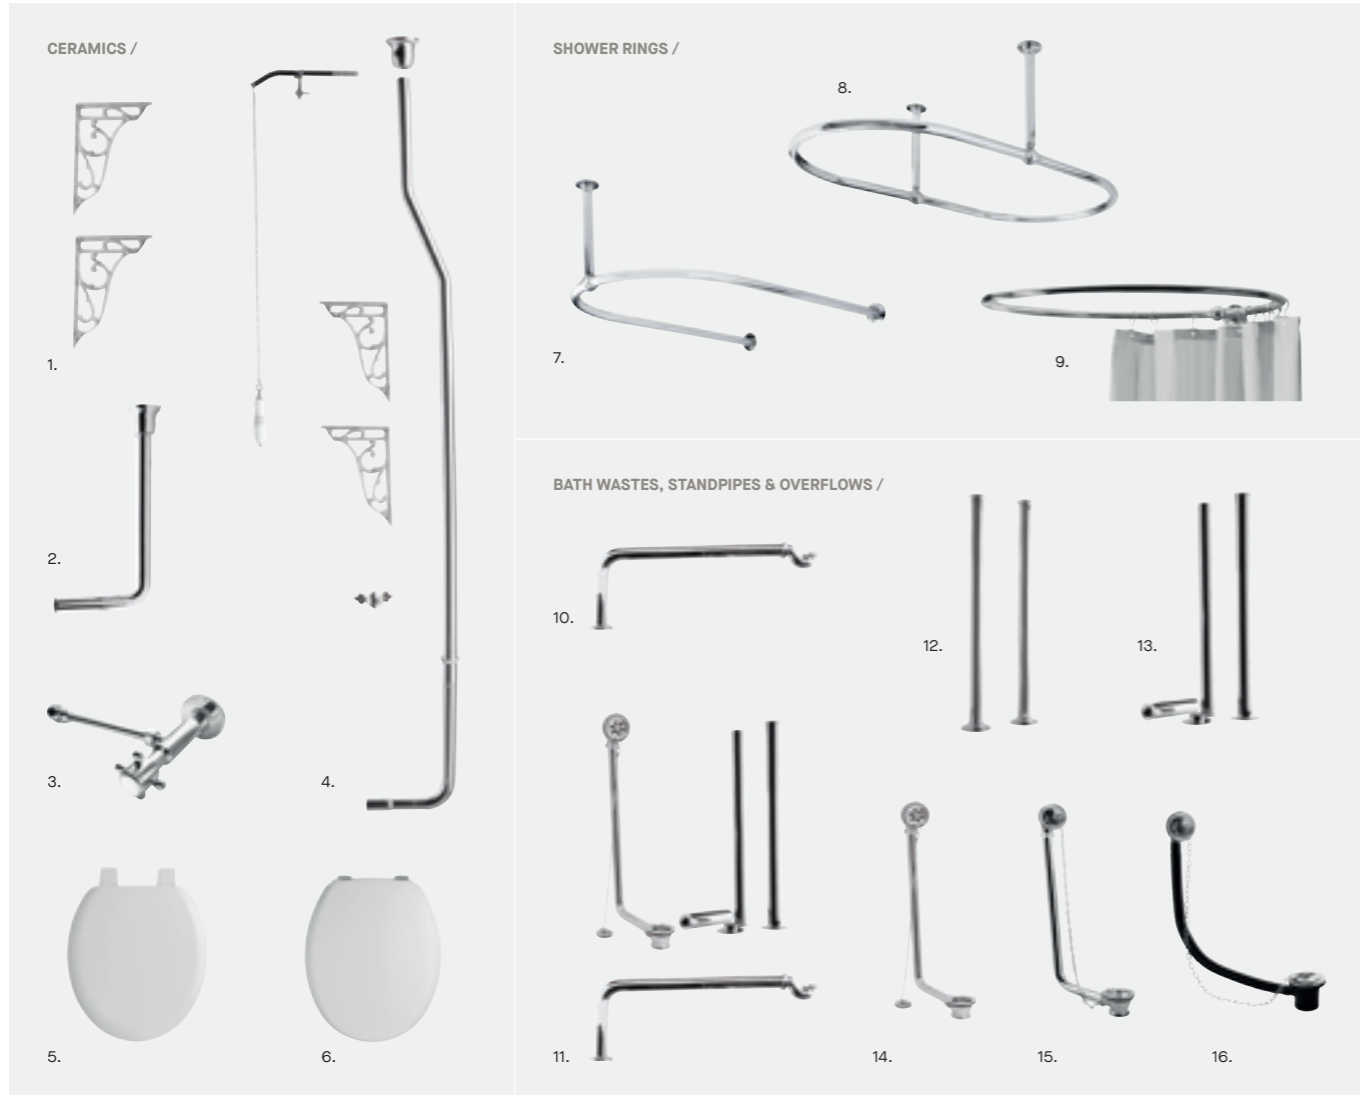

Rigid Riser Kit
with concealed elbow
A3238 £511.00 HP1

Ceramics & Bath Accessories /

CERAMICS /	Code	Price
1. Ornate Cistern Brackets	FA322	£81.00
2. Low Level Flush Pipe Pack	FA302	£91.00
3. Cistern Cut-off Valve	FA315	£39.00
4. High Level Flush Pipe Pack	FA313	£311.00
5. Wooden Toilet Seat, for Carlton & Legend. Plastic Hinges	NTS303	£53.00
6. Wooden Toilet Seat, for Carlton & Legend. Chrome Hinges	NTS302	£77.00