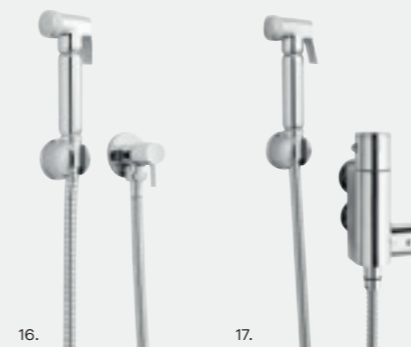

**Suitable for use with Concealed
Thermostatic Shower Valves,
Concealed Non-Concussive
Shower Valve & Concealed Manual
Shower Valves (sold separately).

Shower Accessories /

HANDSETS /

Code	Price
H0306	£17.00
H0310	£26.00
H0307	£18.00
A371	£11.00
H0308	£24.00
H0302	£16.00
A3263	£89.00
A3264	£105.00

ELBOWS & BRACKETS /

Code	Price
A3275	£26.00
A3203	£7.00
A3245	£28.00
A310A	£23.00
A3794	£49.00
A377	£25.00
A376	£11.00

DOUCHE SPRAYS /

BODY JETS /

18.

19.

SHOWER FLEXES /

20.