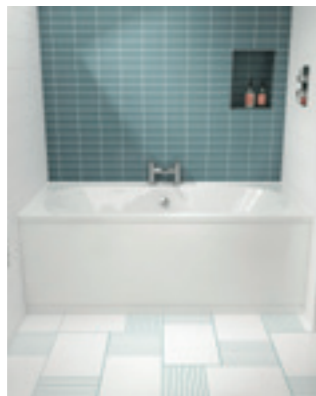

BATH SCREENS

Page 60

BATH PANELS

Page 64

05
Year
Guarantee

5 Year Guarantees
Unless otherwise stated.

SQUARE /
Square Shower Bath shown with L-Shape Shower Screen

BATH ONLY				BATH, SCREEN & PANEL			
Size	Hand	Code	Price	Size	Hand	Code	Price
L1500 x W850 x D400mm	Left	WBS1585L	£404.00	L1500 x W800 x D400mm	Left	SBATH28	£639.00
L1600 x W850 x D400mm	Left	WBS1685L	£404.00	L1700 x W800 x D400mm	Left	SBATH05	£639.00
L1700 x W850 x D400mm	Left	WBS1785L	£404.00	L1500 x W800 x D400mm	Right	SBATH29	£639.00
L1500 x W850 x D400mm	Right	WBS1585R	£404.00	L1700 x W800 x D400mm	Right	SBATH06	£639.00
L1600 x W850 x D400mm	Right	WBS1685R	£404.00	Optional End Panel not included			
L1700 x W850 x D400mm	Right	WBS1785R	£404.00				