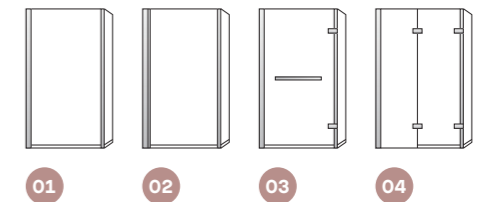

PACIFIC L-SHAPE BATH SCREENS /
6mm / Polished Chrome

Description	H1400mm	Code/Price
1. L-Shape Bath Screen	W805mm	NSBS2 £203.00
2. L-Shape Hinged Bath Screen	W805mm	NSBS7 £206.00
3. L-Shape Hinged Bath Screen with Rail	W805mm	NSBSR1 £241.00
4. L-Shape Double Hinged Bath Screen	W800 & 165mm	NSBS3 £203.00