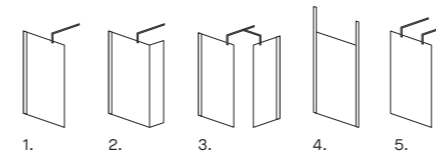

Features

Height	1850mm
Glass	8mm Toughened Safety Glass
Finish	Polished Chrome
Assembly	x1 Support Bar with each Screen
Adjustment	Approximately 20mm out of true
Reversible	On all designs

1. Single screen / 2. Single screen with return /
3. Two screens combined / 4. Single screen with one or
two posts / 5. Single screen with two arms.