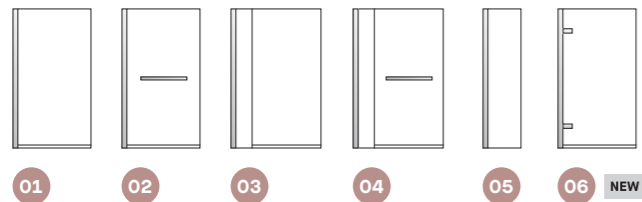

PACIFIC SQUARE BATH SCREENS /
6mm or 8mm / Polished Chrome

Description	H1400mm	Code/Price
1. Square 6mm Bath Screen	W770 - 790mm	NSSQ £139.00
2. Square 6mm Bath Screen with Rail	W770 - 790mm	NSSQR £156.00
3. Square 6mm Bath Screen with Fixed Panel	W985 - 1005mm	NSSQ1 £240.00
4. Square 6mm Bath Screen, Fixed Panel & Rail	W985 - 1005mm	NSSQR2 £240.00
5. Square 6mm Fixed Bath Screen	W350mm	NSSF1 £71.00
Description	H1516mm	Code/Price
6. Square 8mm Hinged Bath Screen	W815 - 830mm	NSSQ7 £233.00