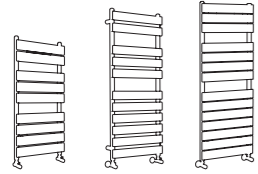

PIAZZA /

Heated Towel Rail with flat panels.

9 PANEL

Colour	Size	Btu/Hr	Code	Price
● Chrome	H950 x W500mm	1159	HL382	£450.00

11 PANEL

● Chrome	H1200 x W500mm	1340	HL396	£559.00

14 PANEL

● Chrome	H1213 x W500mm	1552	HL335	£559.00
● Gloss White	H1213 x W500mm	2551	HLW35	£481.00
● Anthracite	H1213 x W500mm	2551	HLA35	£481.00

All sizes suitable for use with heating elements see page 130