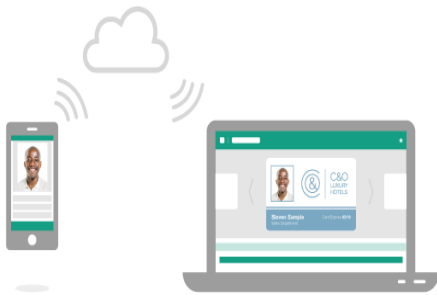

SJC SECURITY INSTALLATIONS

ID CARD SOFTWARE

EasyBadge is the most advanced plastic card printing software on the planet. With its easy to use interface and intuitive design, it is perfectly suited for end users who are printing for the first time or the more advanced user who are looking to print ID or membership cards in high volume.

With all versions of EasyBadge there are no long setup times or paper manuals to follow, simply use the built-in setup wizard and you can be printing stunning cards in under 60 seconds.

Unlike other card printing software Easy Badge comes complete with its own app. Taking a camera around with you is a thing of the past as the app allows you to capture a new photo from your mobile or tablet device, add or edit records, search the database and upload the new or edited record from any location.

Easybadge Lite

EasyBadge Lite is the solution that SME's, small clubs and organisations have been looking for as the software stores up to 100 records in the database. After that a record will be deleted as another card is printed and stored.

Easybadge Pro

EasyBadge Pro gives you unlimited records it is ideal for larger corporation staff ID cards systems and clubs or organisations wishing to quickly and easily issue members with stunning plastic membership cards.