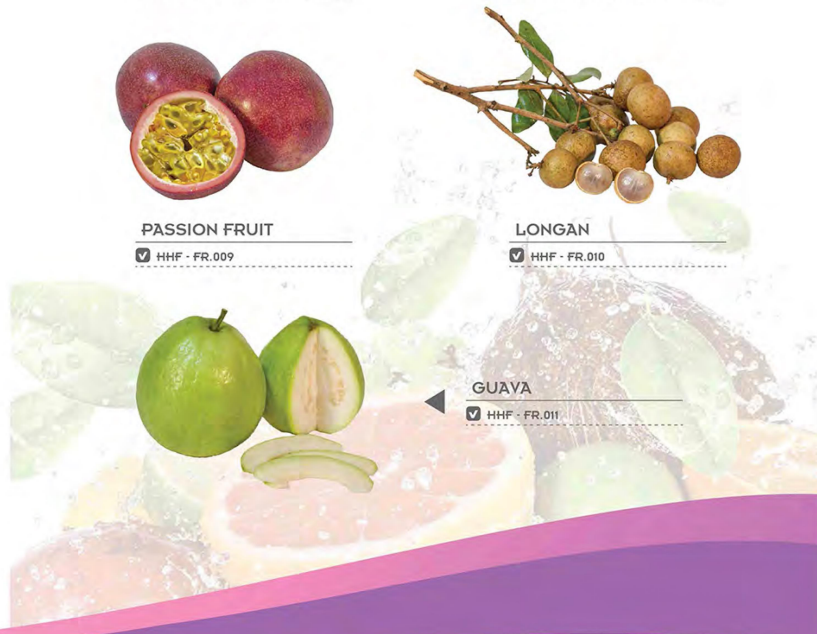

SOURSOP

✓ HHF - FR.008

MANGO

✓ HHF - FR.001

PINEAPPLE

✓ HHF - FR.002

PASSION FRUIT

✓ HHF - FR.009

LONGAN

✓ HHF - FR.010

DRAGON FRUIT

✓ HHF - FR.003

PAPAYA

✓ HHF - FR.004

GUAVA

✓ HHF - FR.011

FRUITS &  
ICE CREAM

FRUITS - ICE CREAM

FRUITS - ICE CREAM

DRAGON FRUIT  
HHF - FR.003

PAPAYA  
HHF - FR.004

MANGO  
HHF - FR.001

DRAGON FRUIT SKEWER  
✓ HHF - FR.012

PINEAPPLE SKEWER  
✓ HHF - FR.013

MANGO SKEWER  
✓ HHF - FR.014

FROZEN MIXED FRUITS  
✓ HHF - FR.015

WATERMELON  
✓ HHF - FR.016

AVOCADO  
✓ HHF - FR.017

FRUITS - ICE CREAM

DURIAN ICE CREAM

✓ HHF - IC.001

MANGO ICE CREAM