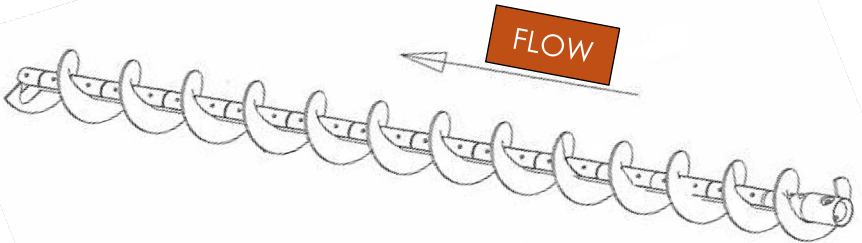

AUGER FLIGHT REPAIR CHART 12" DIA – 10", 11" 12" PITCH

REPAIR SECTIONS:
CHROMIUM CARBIDE HARD
SURFACE EDGES
\$613.00 PER REPAIR SECTION

PO#: _____
DATE: _____
REQUESTED BY: _____

0970625187

097062516905
(105.00) 12" Pitch

097062516904
(33.00) 11" Pitch

097062516901
(20.00) 10" Pitch

0970625188

097062517005MV
(104.83) 12" Pitch

097062517004MV
(33.00) 11" Pitch

097062517001MV
(20.00) 10" Pitch