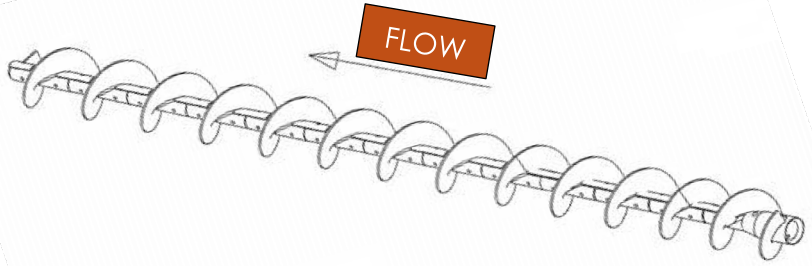

AUGER FLIGHT REPAIR CHART 12" DIA – 10", 11" 12" PITCH

REPAIR SECTIONS:
CHROMIUM CARBIDE HARD
SURFACE EDGES
\$613.00 PER REPAIR SECTION

PO#: _____
DATE: _____
REQUESTED BY: _____

0970625187

097062516905
(105.00) 12" Pitch

097062516904
(33.00) 11" Pitch

097062516901
(20.00) 10" Pitch

0970625188

097062517005MV
(104.83) 12" Pitch

097062517004MV
(33.00) 11" Pitch

097062517001MV
(20.00) 10" Pitch