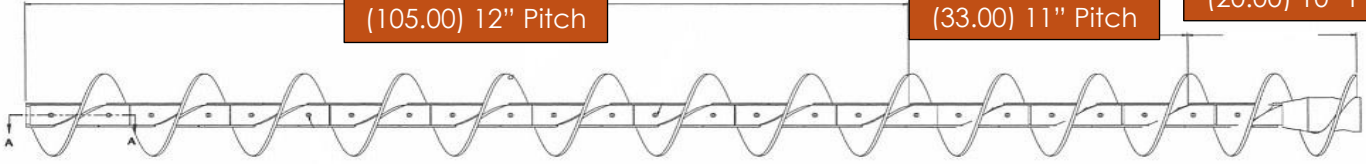

AUGER FLIGHT REPAIR CHART 12" DIA – 10", 11" 12" PITCH

REPAIR SECTIONS:
CHROMIUM CARBIDE HARD
SURFACE EDGES
\$613.00 PER REPAIR SECTION

PO#: _____
DATE: _____
REQUESTED BY: _____

0970625187

097062516905
(105.00) 12" Pitch

097062516904
(33.00) 11" Pitch

097062516901
(20.00) 10" Pitch

0970625188

097062517005MV
(104.83) 12" Pitch

097062517004MV
(33.00) 11" Pitch

097062517001MV
(20.00) 10" Pitch