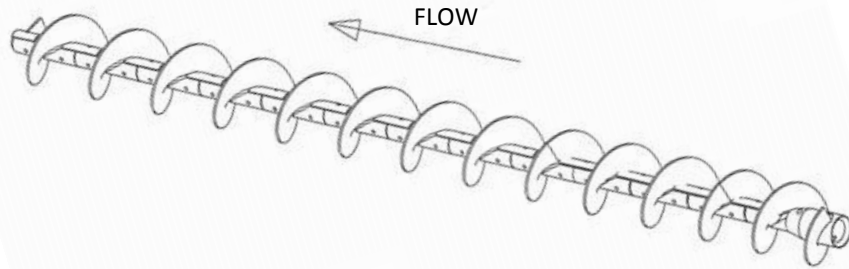

# AUGER FLIGHT REPAIR CHART

12" DIA - 10", 11" 12" PITCH

REPAIR SECTIONS  
CHROMIUM CARBIDE  
HARD SURFACE EDGES  
\$613.00 PER REPAIR SECTION

PO # \_\_\_\_\_  
DATE \_\_\_\_\_  
REQUESTED BY \_\_\_\_\_

0970625187