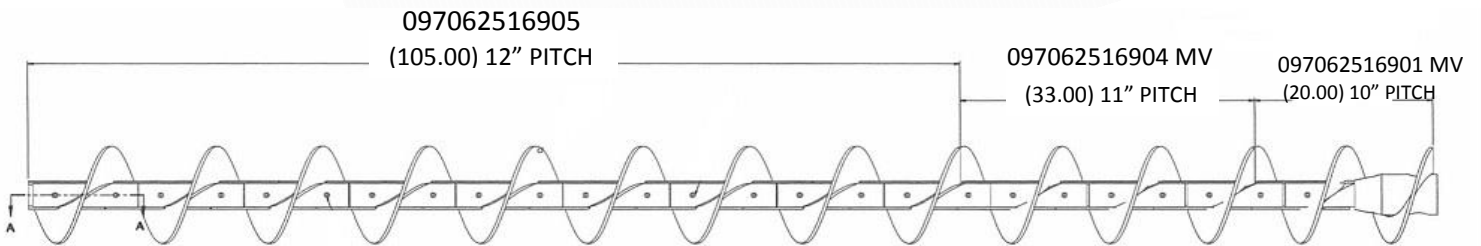

# AUGER FLIGHT REPAIR CHART

12" DIA - 10", 11" 12" PITCH

REPAIR SECTIONS  
CHROMIUM CARBIDE  
HARD SURFACE EDGES  
\$613.00 PER REPAIR SECTION

PO # \_\_\_\_\_  
DATE \_\_\_\_\_  
REQUESTED BY \_\_\_\_\_

0970625187