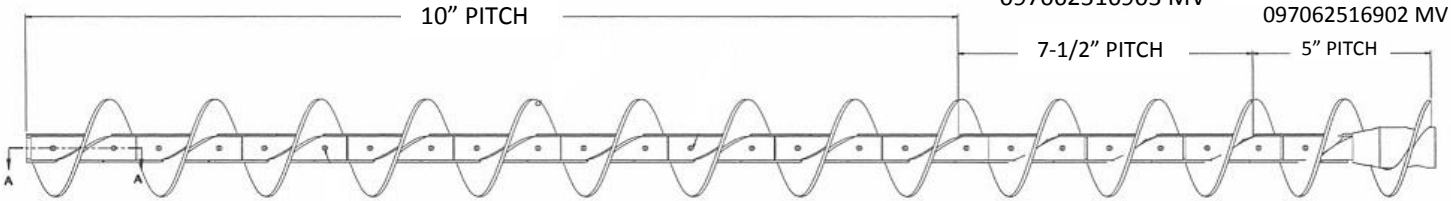

097062516901

097062516903 MV

097062516902 MV