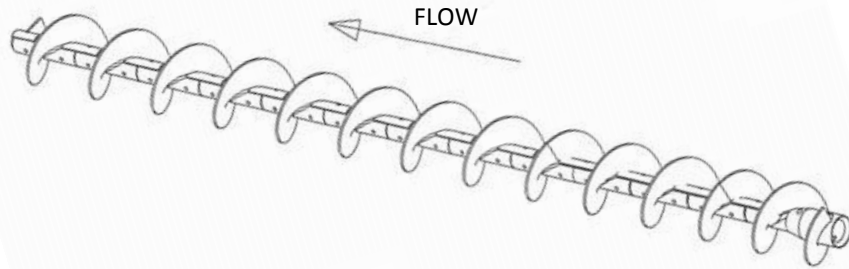

AUGER FLIGHT REPAIR CHART

12" DIA - 5", 7-1/2", 10" PITCH

REPAIR SECTIONS
CHROMIUM CARBIDE
HARD SURFACE EDGES
\$613.00 PER REPAIR SECTION

PO # _____
DATE _____
REQUESTED BY _____

0970625169

097062516901

097062516903 MV