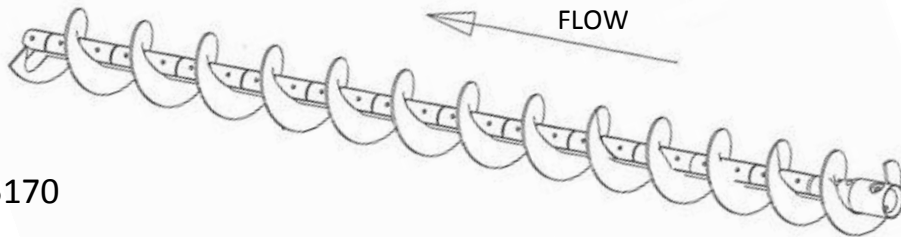

0970625170