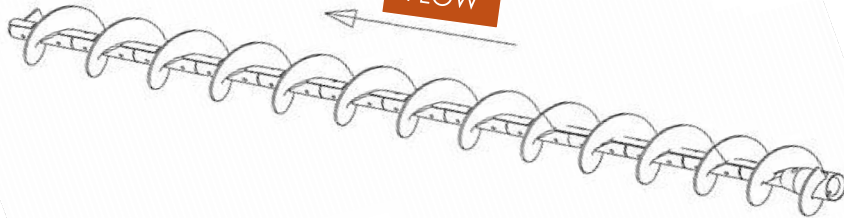

# AUGER FLIGHT REPAIR CHART

12" DIA – 5", 7-1/2", 10" PITCH

REPAIR SECTIONS:  
CHROMIUM CARBIDE HARD  
SURFACE EDGES  
\$613.00 PER REPAIR SECTION

PO#: \_\_\_\_\_

DATE: \_\_\_\_\_

REQUESTED BY: \_\_\_\_\_

0970625169

FLOW

097062516901  
10" Pitch

097062516903MV  
7 1/2" Pitch

097062516902MV  
5" Pitch

0970625170

FLOW

097062517001MV  
10" Pitch

097062517003MV  
7 1/2" Pitch