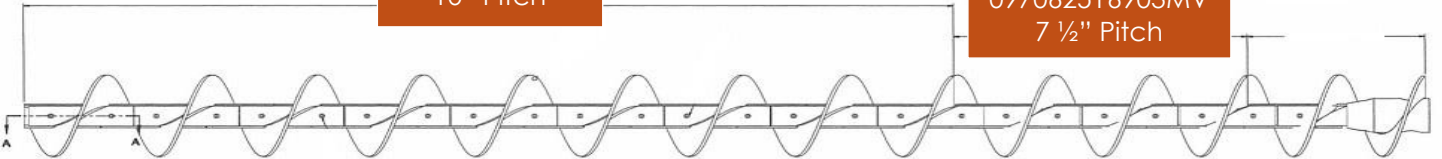

# AUGER FLIGHT REPAIR CHART

12" DIA – 5", 7-1/2", 10" PITCH

REPAIR SECTIONS:  
CHROMIUM CARBIDE HARD  
SURFACE EDGES  
\$613.00 PER REPAIR SECTION

PO#: \_\_\_\_\_

DATE: \_\_\_\_\_

REQUESTED BY: \_\_\_\_\_

0970625169

FLOW

097062516901  
10" Pitch

097062516903MV  
7 1/2" Pitch

097062516902MV  
5" Pitch

0970625170

FLOW

097062517001MV  
10" Pitch

097062517003MV  
7 1/2" Pitch