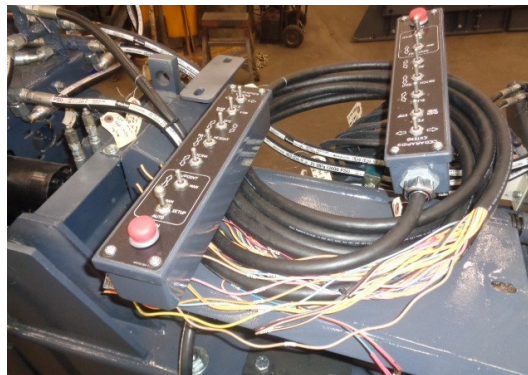

MOHICAN VALLEY EQUIPMENT

2349 T.R 257 JEROMESVILLE, OH 44840 / 419.368.7020

Did you know?!

**WE OFFER SAME DAY SHIPPING
ON MOST ORDERS!**

**STOCKED
ELECTRICAL
DEPARTMENT:**

**CABLES,
HARNESSES &
MORE!**

**MVE'S
EXCLUSIVE
UPGRADED
PARTS!**

**FULLY
STOCKED
PAVER WEAR
PARTS!**

REBUILDS,

**SERVICE
CALLS,**

**MACHINE
RENTALS**

& MORE!

**CALL US TODAY! 419-368-7020 OR EMAIL:
BILLIEJO@MOHICANVALLEYEQUIPMENT.COM**