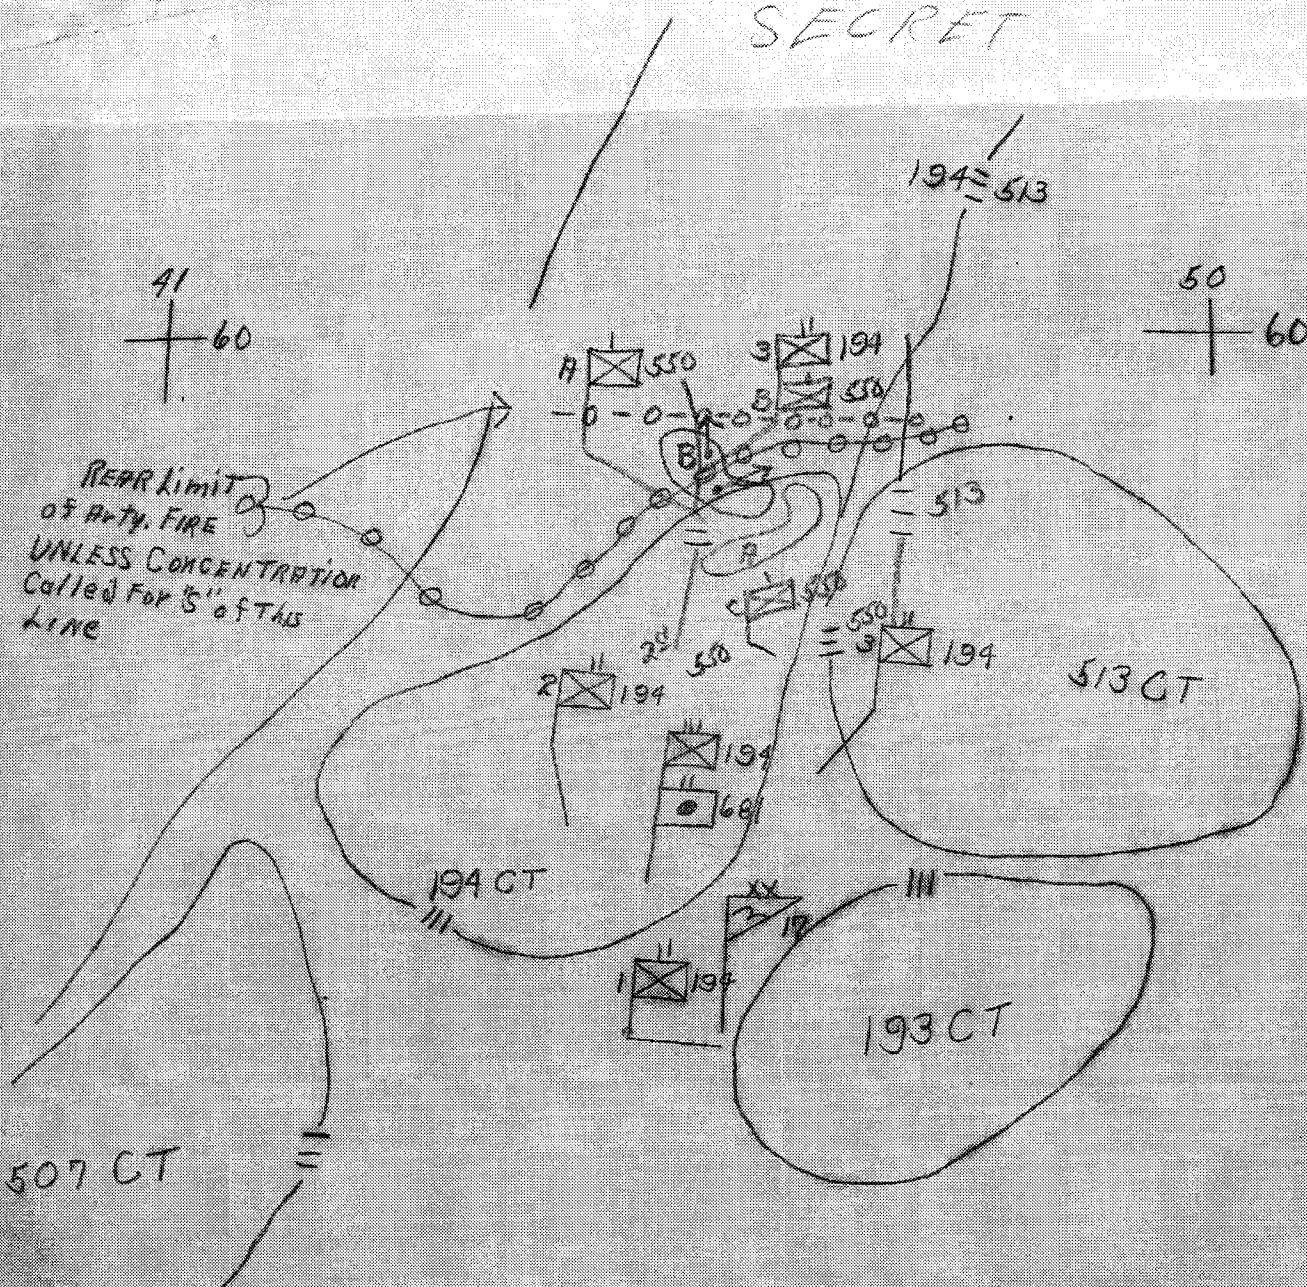

SECRET

REAR LIMIT OF ARTY. FIRE UNLESS CONCENTRATION CALLED FOR 5" OF THIS LINE

BNs BE Prepared For Counter ATK This PM and To Night

MAPS: FRANCE & BELGIUM
SHEETS: 106 & 121
SCALE: 1:50,000
5 Jan 45

SECRET