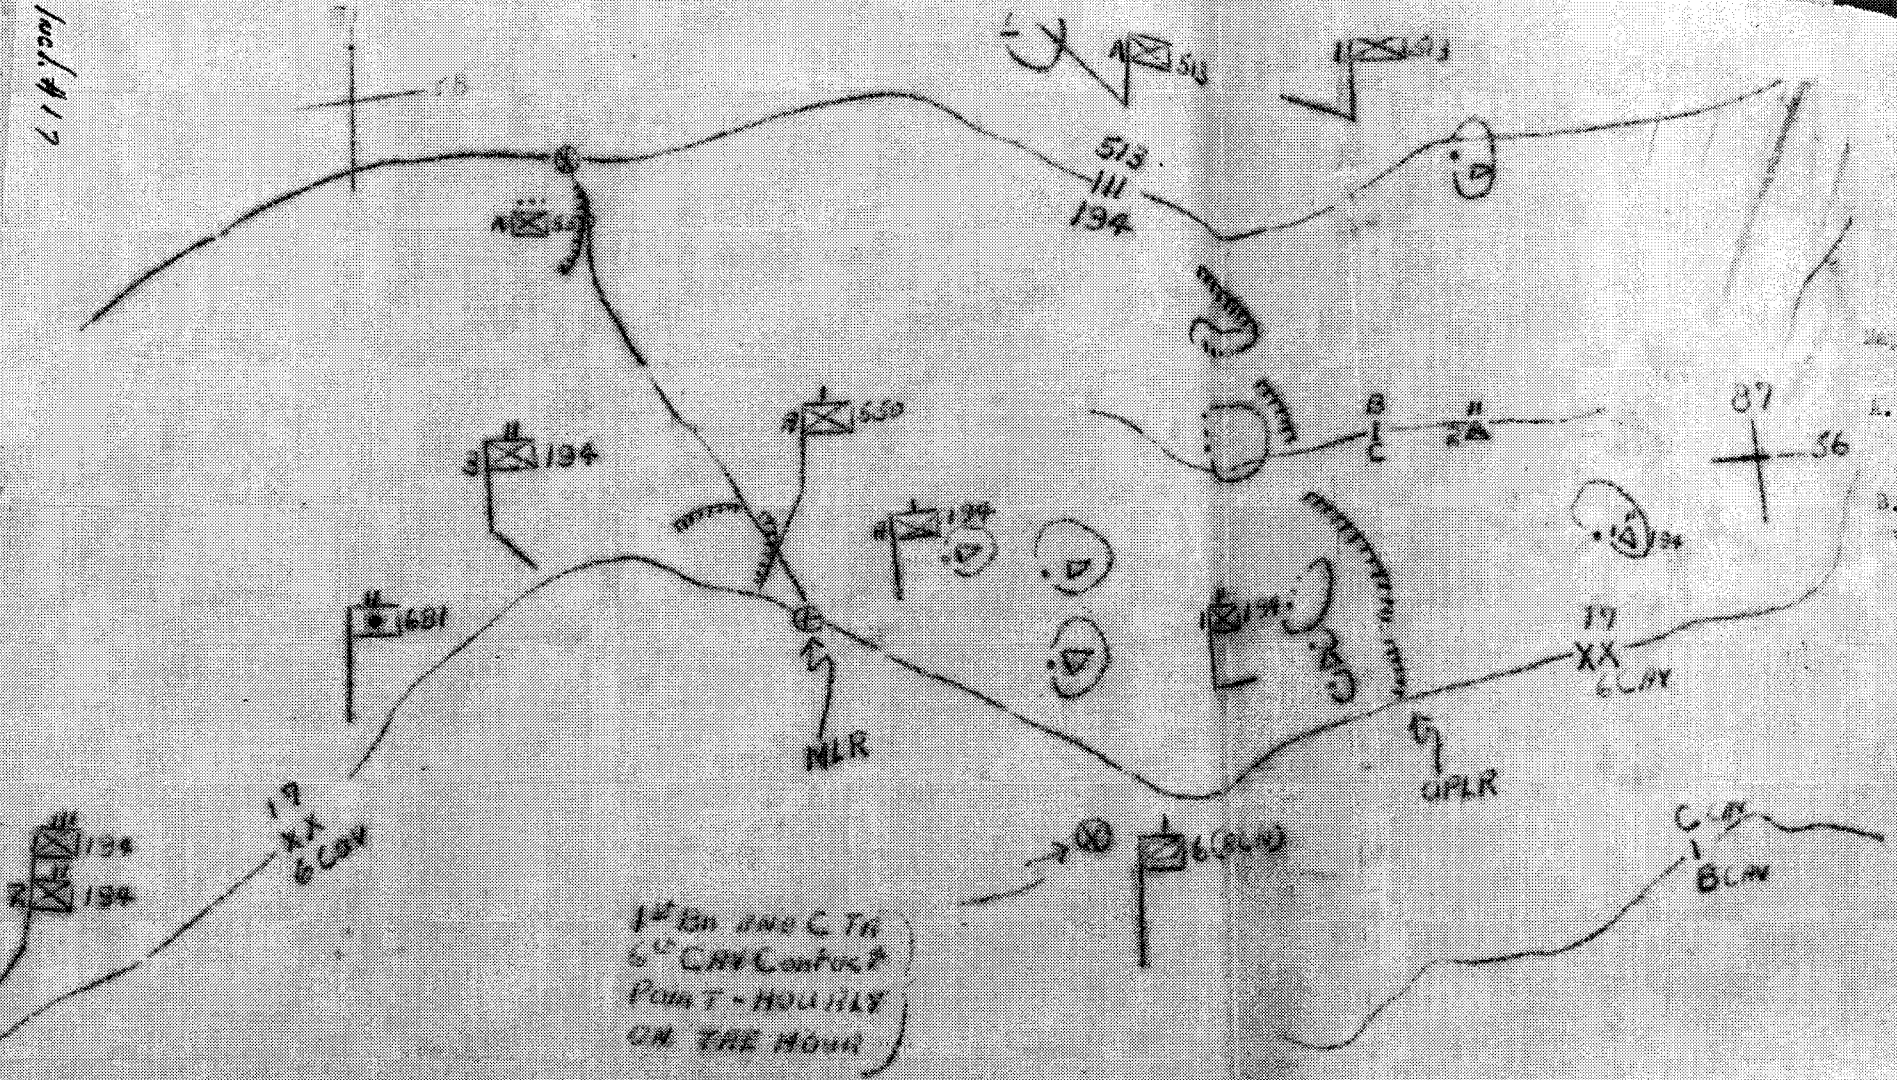

VG Div); 1070 Sicherheits (Security) Bn.

B. Enemy reserves that can affect our situations:

JAG 6-9
Inch # 17

forward
in the
le from
1000
and ar
to be
long
and
king
turn
e pr
II
1000
at
B

1st Bn and C Tr
6th Coy Contact
Point - hourly
on the hour