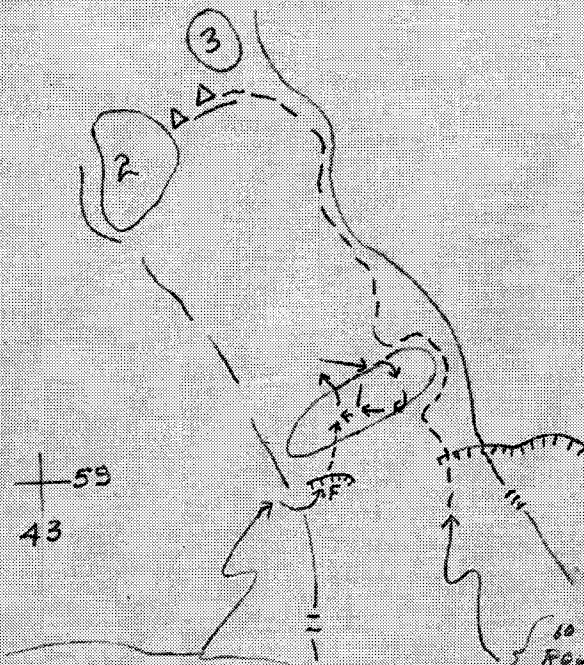

JAN 9-10

SECRET

6A  
51

7 MAN PATROL F Co  
Follow ROUTE AS SHOWN  
TIME OF DEPARTURE 2400  
RETURN 0400

10 MAN PATROL I & R Follow  
ROUTE AS SHOWN RETURN  
SAME ROUTE TIME OF DEPARTURE  
2100

194<sup>TH</sup> GL INF  
PATROL ROUTES  
FOR 292100 - 140600 JAN  
REF.  
MAP. FRANCE & BELGIUM  
SCALE: 1:50,000

COYLER  
S-2

SECRET