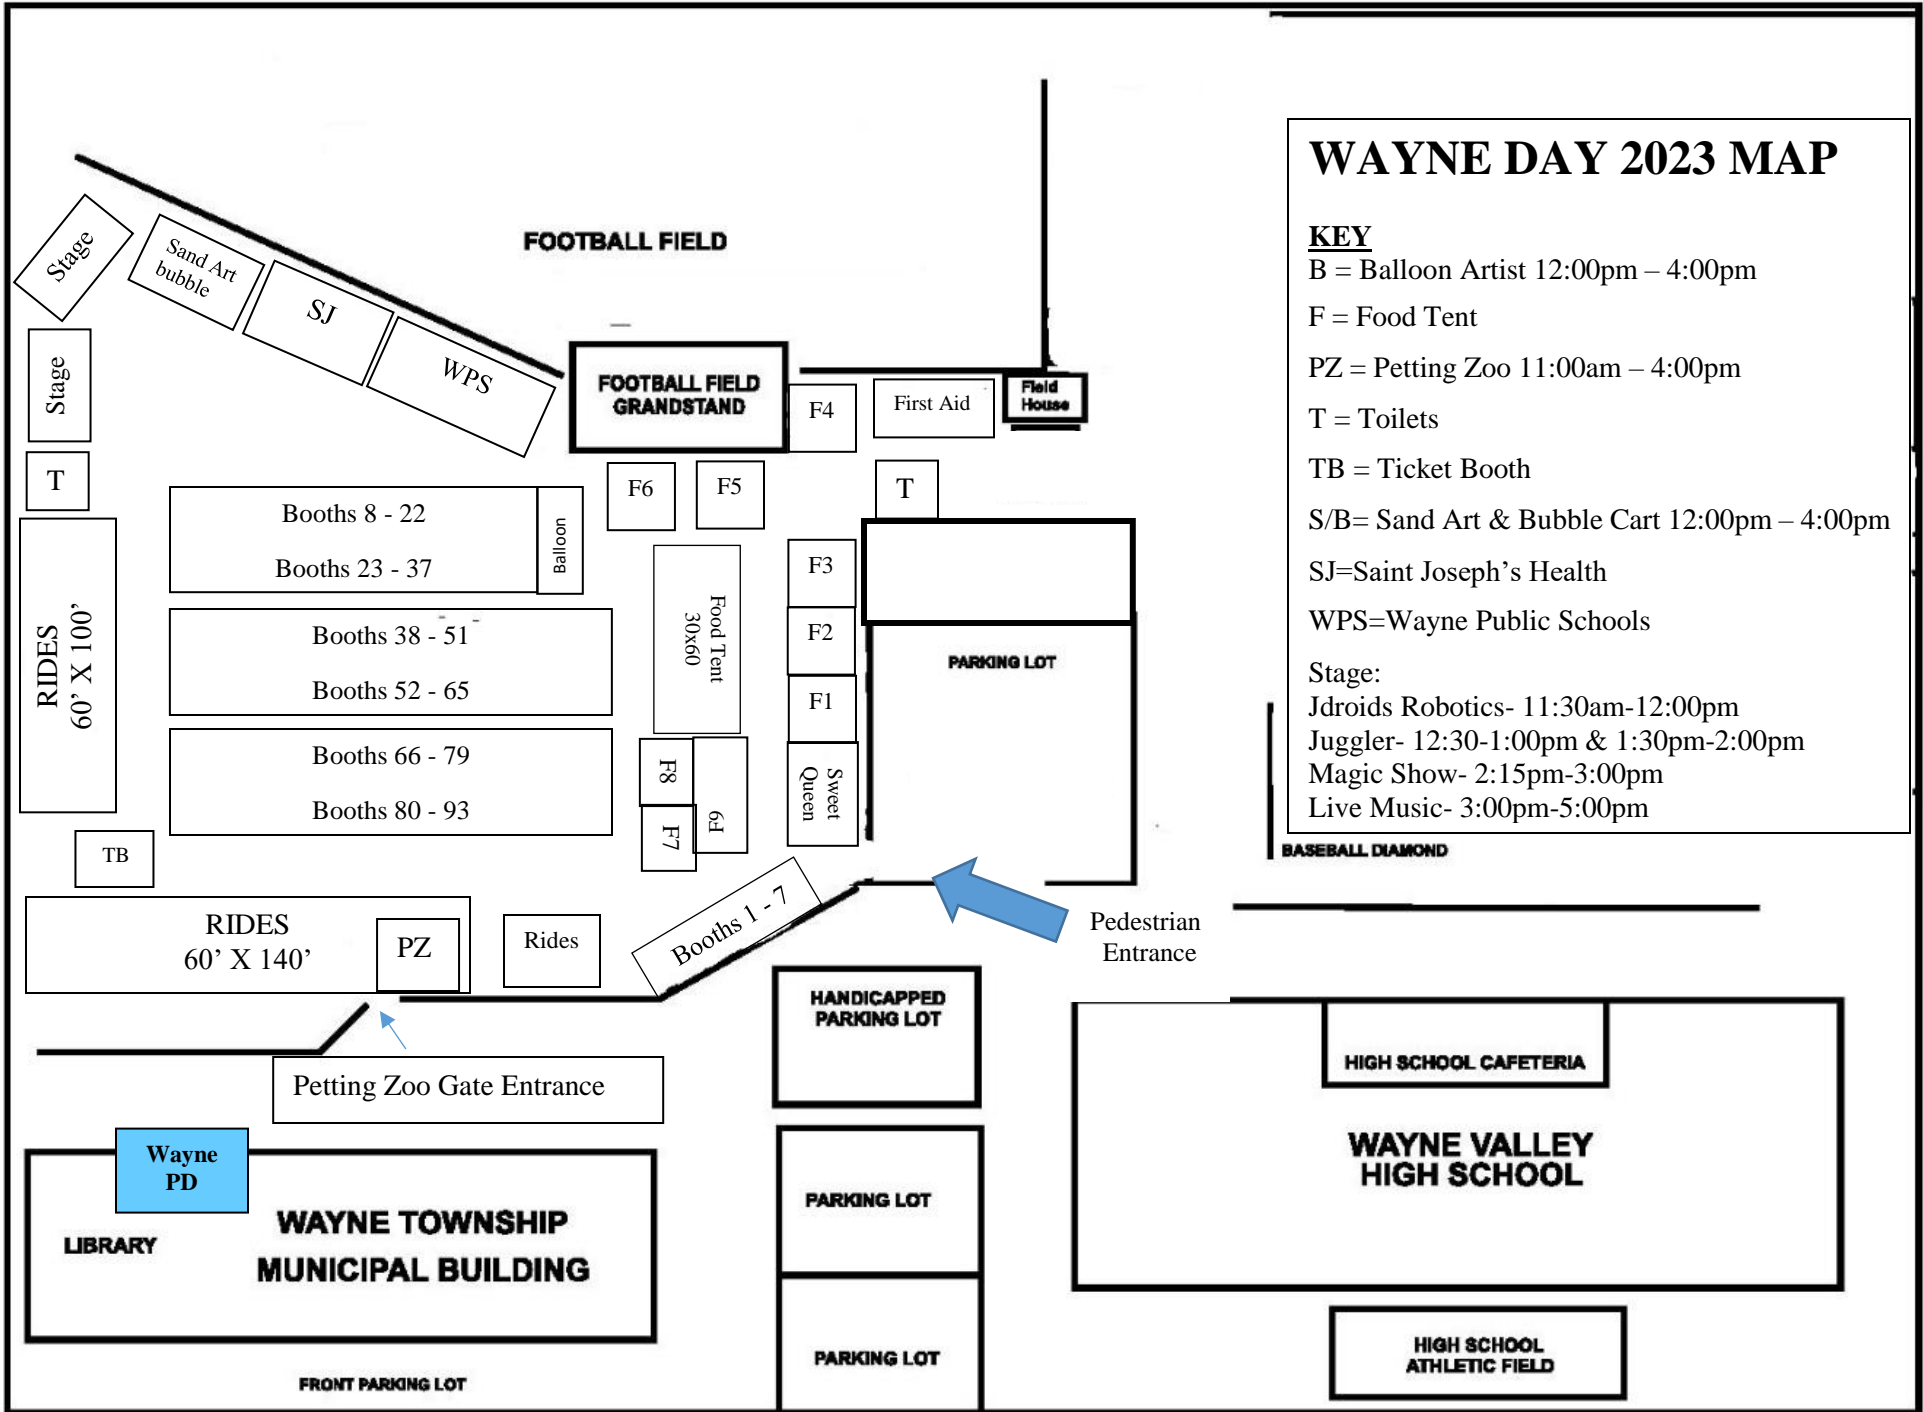

<u>Booth Number</u>	<u>Vendor Name</u>
1	Electronics Expo (E)
2	Listening Hands Phys. Therapy (E)
3	The Capstone Center (E)
4	FIT4MOM Wayne (E)
5	Excel Care at Wayne (E)
6	School of Rock (Wayne) (E)
7	Treats by Jazzy (E)
8,9	Passaic County Sheriff
10	Passaic County CASA
11	Kiwanis Club of Wayne
12	Wayne Democratic Club
13	Passaic County Community College
14	Preakness Healthcare Center
15	Passaic County Surrogate Court
16	Convention of States Action
17	Wayne Lions Club
18	Wayne League of Women Voters
19	Wayne Rotary Club
20	Wayne Republican Club (E)
21	Wayne Republican Club
22	Balloon Artist
23	The Wayne Elks
24	Friends of Laurelwood Arboretum
25	Smile Experience Orthodontics
26	Wayne Environmental Commission
27	Found Abilities
28 A	William Paterson University
28 B	WPU Shea Center for the Arts
29	Resilience Counseling Services
30	Alpha Fit Club
31	BrightStar Care
32	Shooters Family Billiards
33	LA Fitness
34	Wayne PAL
35	Coldwell Banker
36	Coldwell Banker
37	Coldwell Banker (E)
38	Dave's Hot Chicken
39	Spencer Savings Bank
40	F45 Training Mountain View

S-I-L-V-E-R-D-R-I-V-E

WAYNE DAY 2023 MAP

- KEY**
- B = Balloon Artist 12:00pm – 4:00pm
 - F = Food Tent
 - PZ = Petting Zoo 11:00am – 4:00pm
 - T = Toilets
 - TB = Ticket Booth
 - S/B= Sand Art & Bubble Cart 12:00pm – 4:00pm
 - SJ=Saint Joseph’s Health
 - WPS=Wayne Public Schools
- Stage:
 Jdroids Robotics- 11:30am-12:00pm
 Juggler- 12:30-1:00pm & 1:30pm-2:00pm
 Magic Show- 2:15pm-3:00pm
 Live Music- 3:00pm-5:00pm