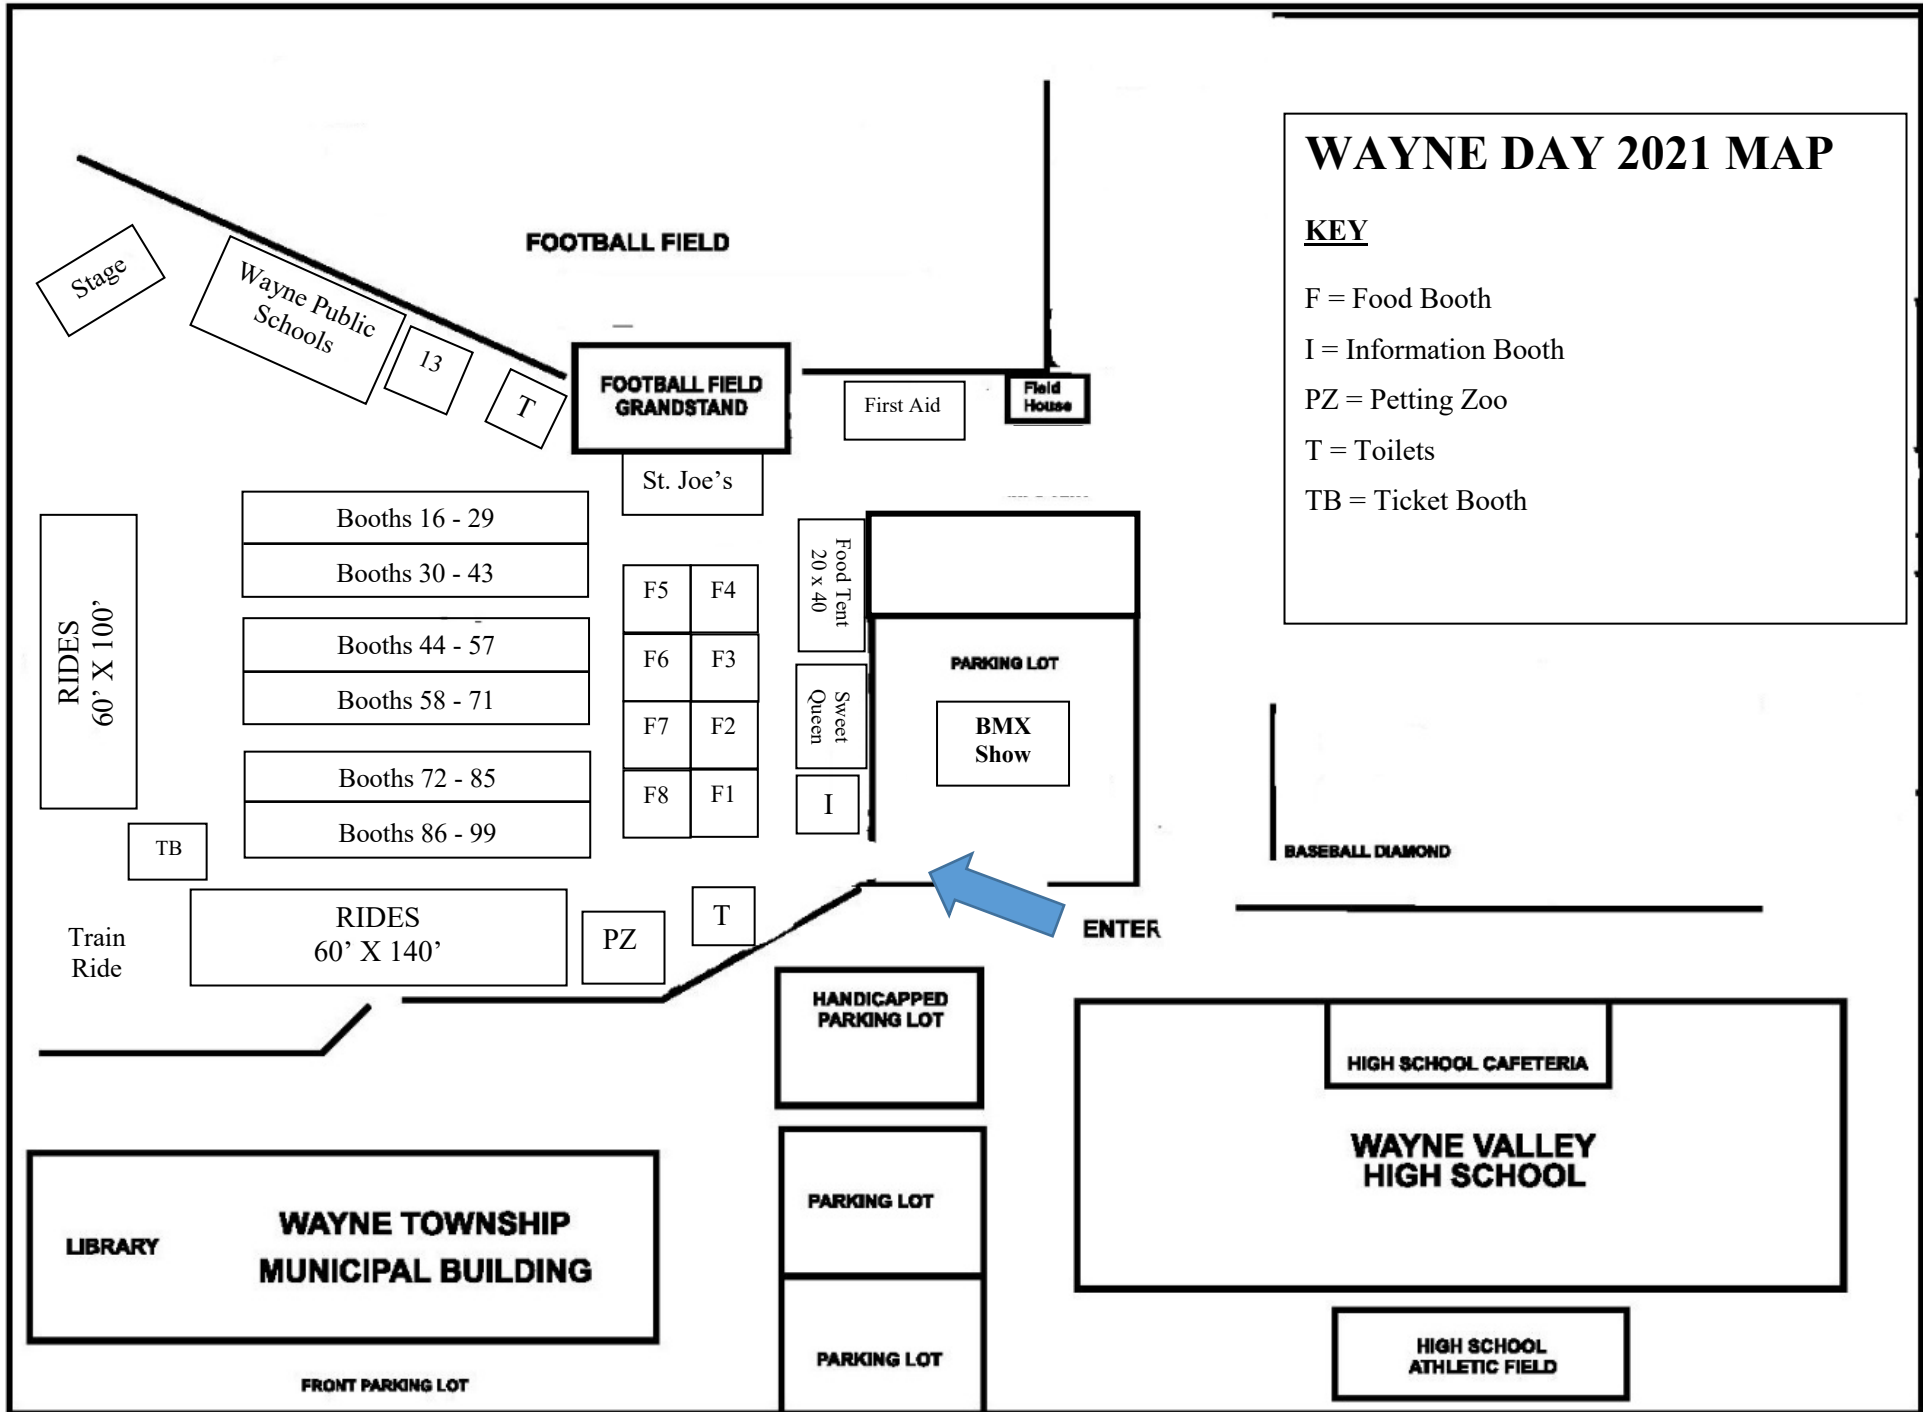

<u>Booth Number</u>	<u>Vendor Name</u>
54	Mary Kay
55	Kearny Bank
56	Edward Jones
57	Chilton / Atlantic Health
58	Calvary Temple International
59	Cutco Cutlery
60	Found Abilities
61	Falun Dafa Association of NJ
62	F45 Training
63	Be Sure USA
64	Assisting Hands
65	Temple Beth Tikvah
66	Brightview Senior Living
67	JGM Fitness / Gold's Gym
68	Realty Executive Exceptional Realtors
69	Madalian Chiropractic
70	Madalian Chiropractic
71	Chilton / Atlantic Health
72	Wayne YMCA
73	Gym Guyz
74	Gym Guyz
75	Verizon
76	The Goddard School
77	The John Birch Society
78	Spring Hills Post Acute – Wayne
79	Sunrise Senior Living
80	United Healthcare
81	Shomrei Torah
82	Wayne Health Department
83	Wayne Health Department
84	Wayne Health Department
85	Wayne Police
86	Boy Scouts of America
87	Boy Scouts of America
88	Boy Scouts of America
89	Montessori Children's School

<u>Booth Number</u>	<u>Vendor Name</u>
90	Wellcare Home Care
91	Pioneer Academy
92	Pioneer Academy
93	Primrose School of Wayne
94	Modern Orthopedics of NJ
95	Home Care Options
96	Mathnasium
97	Level 10 Contracting
98	Keller Williams Prosperity Realty
99	Wayne Public Library
XX	St. Joseph's Health Care
XX	Wayne Public Schools
	<u>Food Court</u>
F1	Outback Steakhouse
F2	R&H Catering
F3	Cat Like Reflexes Food Truck
F4	Jersey Johnny's
F5	The Empanada Lady
F6	The Wicked Waffle Stick
F7	Philly Pretzel Factory
F8	Russo Bros. Zeppoles
XX	Sweet Queen Ice Cream

WAYNE DAY 2021 MAP

KEY

- F = Food Booth
- I = Information Booth
- PZ = Petting Zoo
- T = Toilets
- TB = Ticket Booth

NELLIS DRIVE

VALLEY ROAD