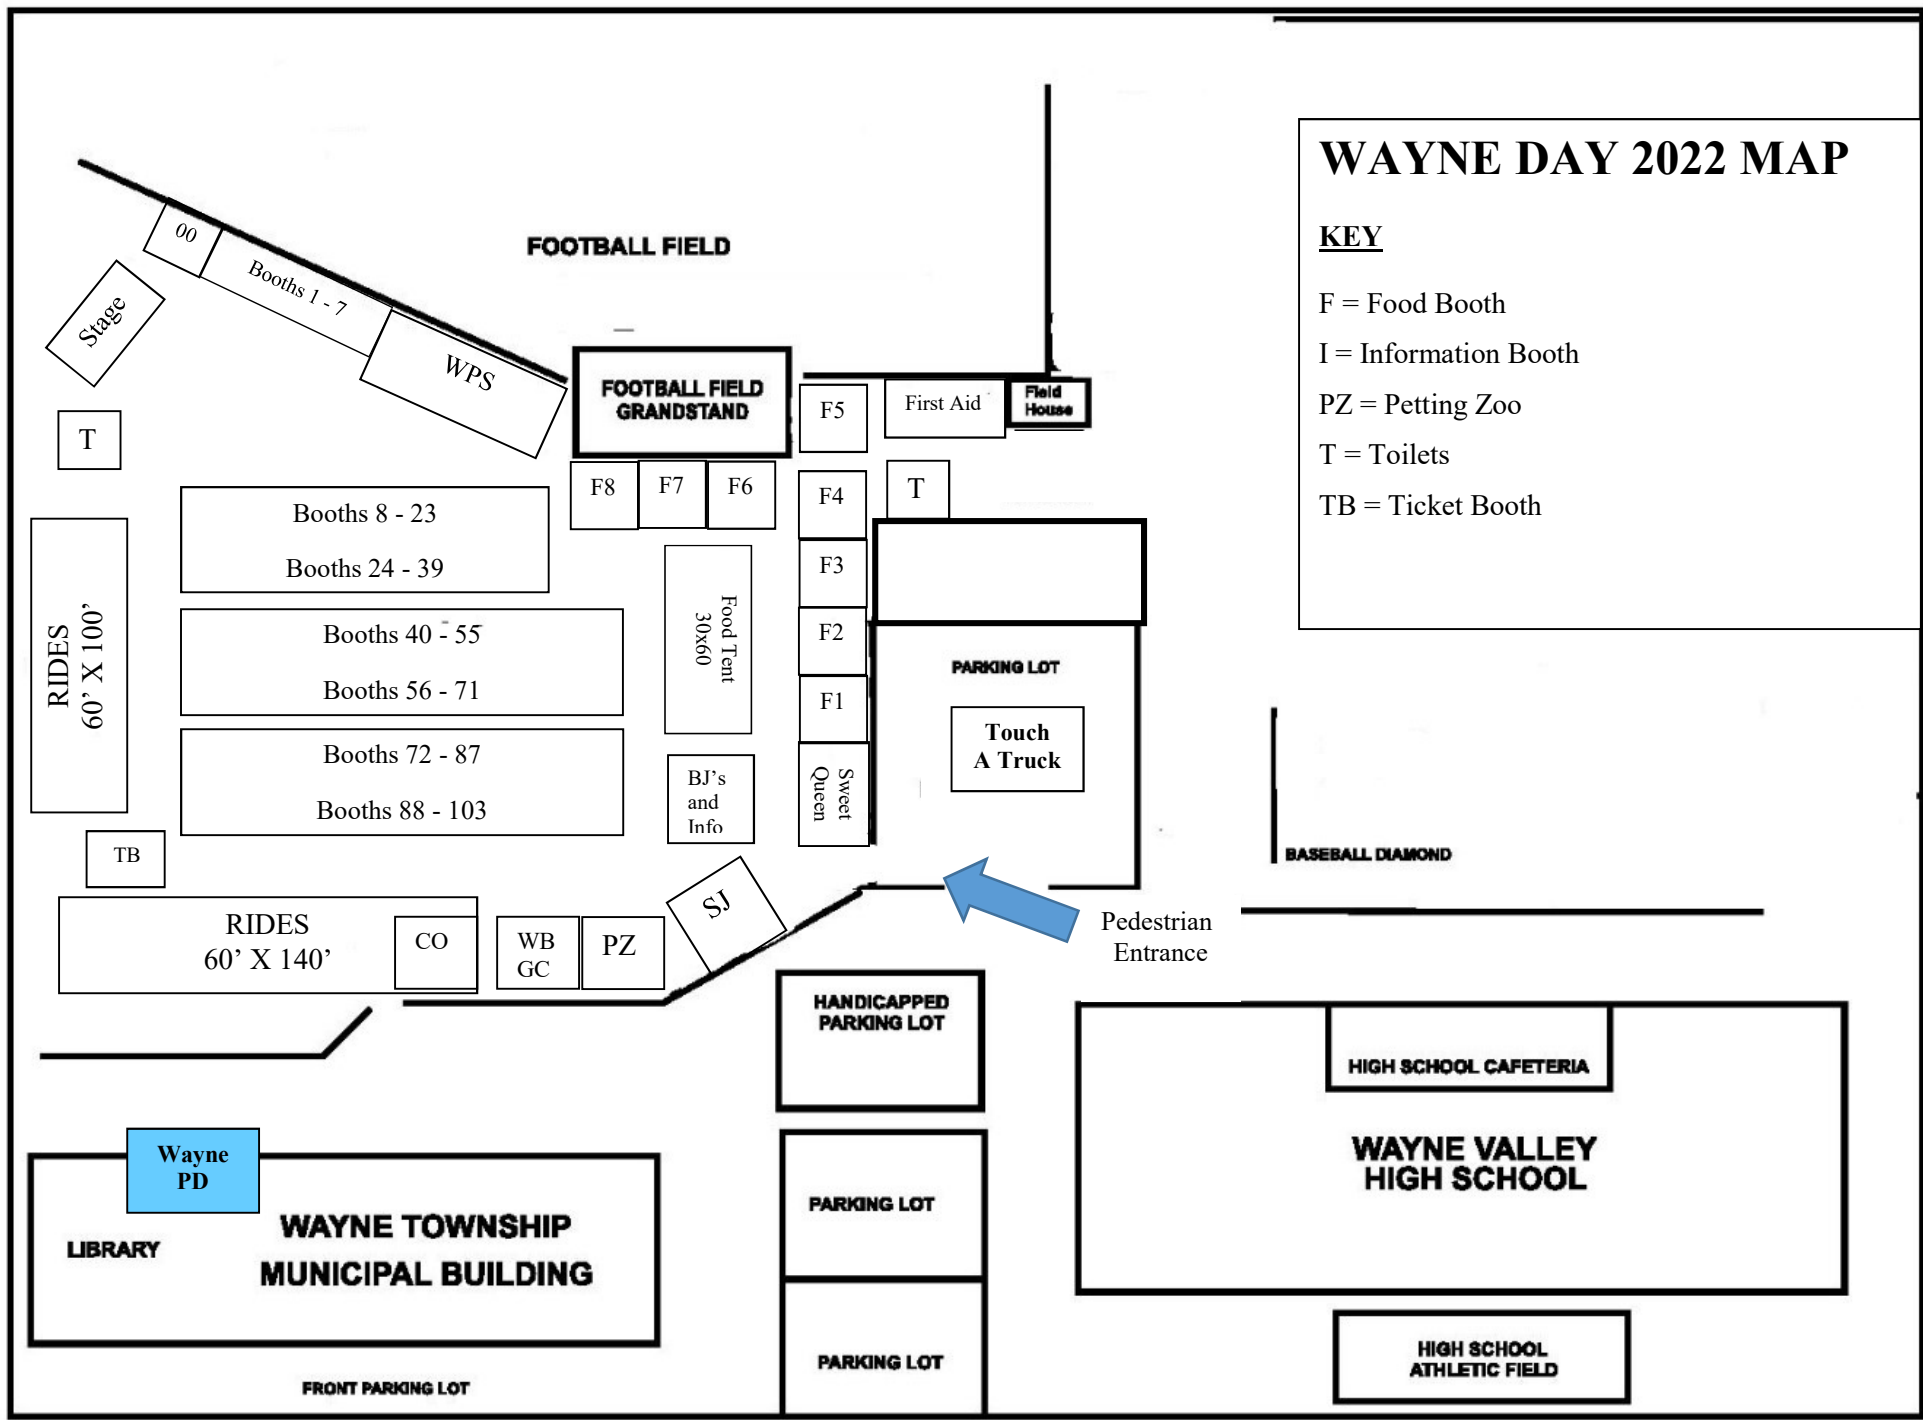

<u>Booth Number</u>	<u>Vendor Name</u>
81	
82	Women and Families Ascending
83	Home Care Options
84	Wayne Health Department
85	Wayne Health Department
86	Wayne Health Department
87	Wayne Police Department
88	Boy Scouts
89	Boy Scouts
90	Boy Scouts (Pack 192)
91	Bach 2 Rock Wayne
92	Mathnasium
93	Jdroids Robotics
94	
95	Mary Kay Cosmetics
96	Affinity Care
97	Allstate
98	Inspirational Dance Academy
99	Elite Orthodontics, LLC
100	Brightview Wayne
101	Primrose School of Wayne
102	Keller Williams Prosperity Realty
103	Wayne Public Library
SJ	St. Joseph's Health Care
WPS	Wayne Public Schools
WBGC	Wayne Boys & Girls Club
CO	Care One – Bounce House
<u>Food Court</u>	
F1	Jersey Johnny's
F2	Outback Steakhouse (E)
F3	Cat Like Reflexes
F4	Philly Pretzel Factory
F5	Carnival Concessions
F6	Russo Bros. Zeppoles
F7	Wicked Waffle Stick
F8	Jimmy's Crack Corn
SQ	Sweet Queen Ice Cream

**N
E
L
L
I
S

D
R
I
V
E**

WAYNE DAY 2022 MAP

- KEY**
- F = Food Booth
 - I = Information Booth
 - PZ = Petting Zoo
 - T = Toilets
 - TB = Ticket Booth

VALLEY ROAD