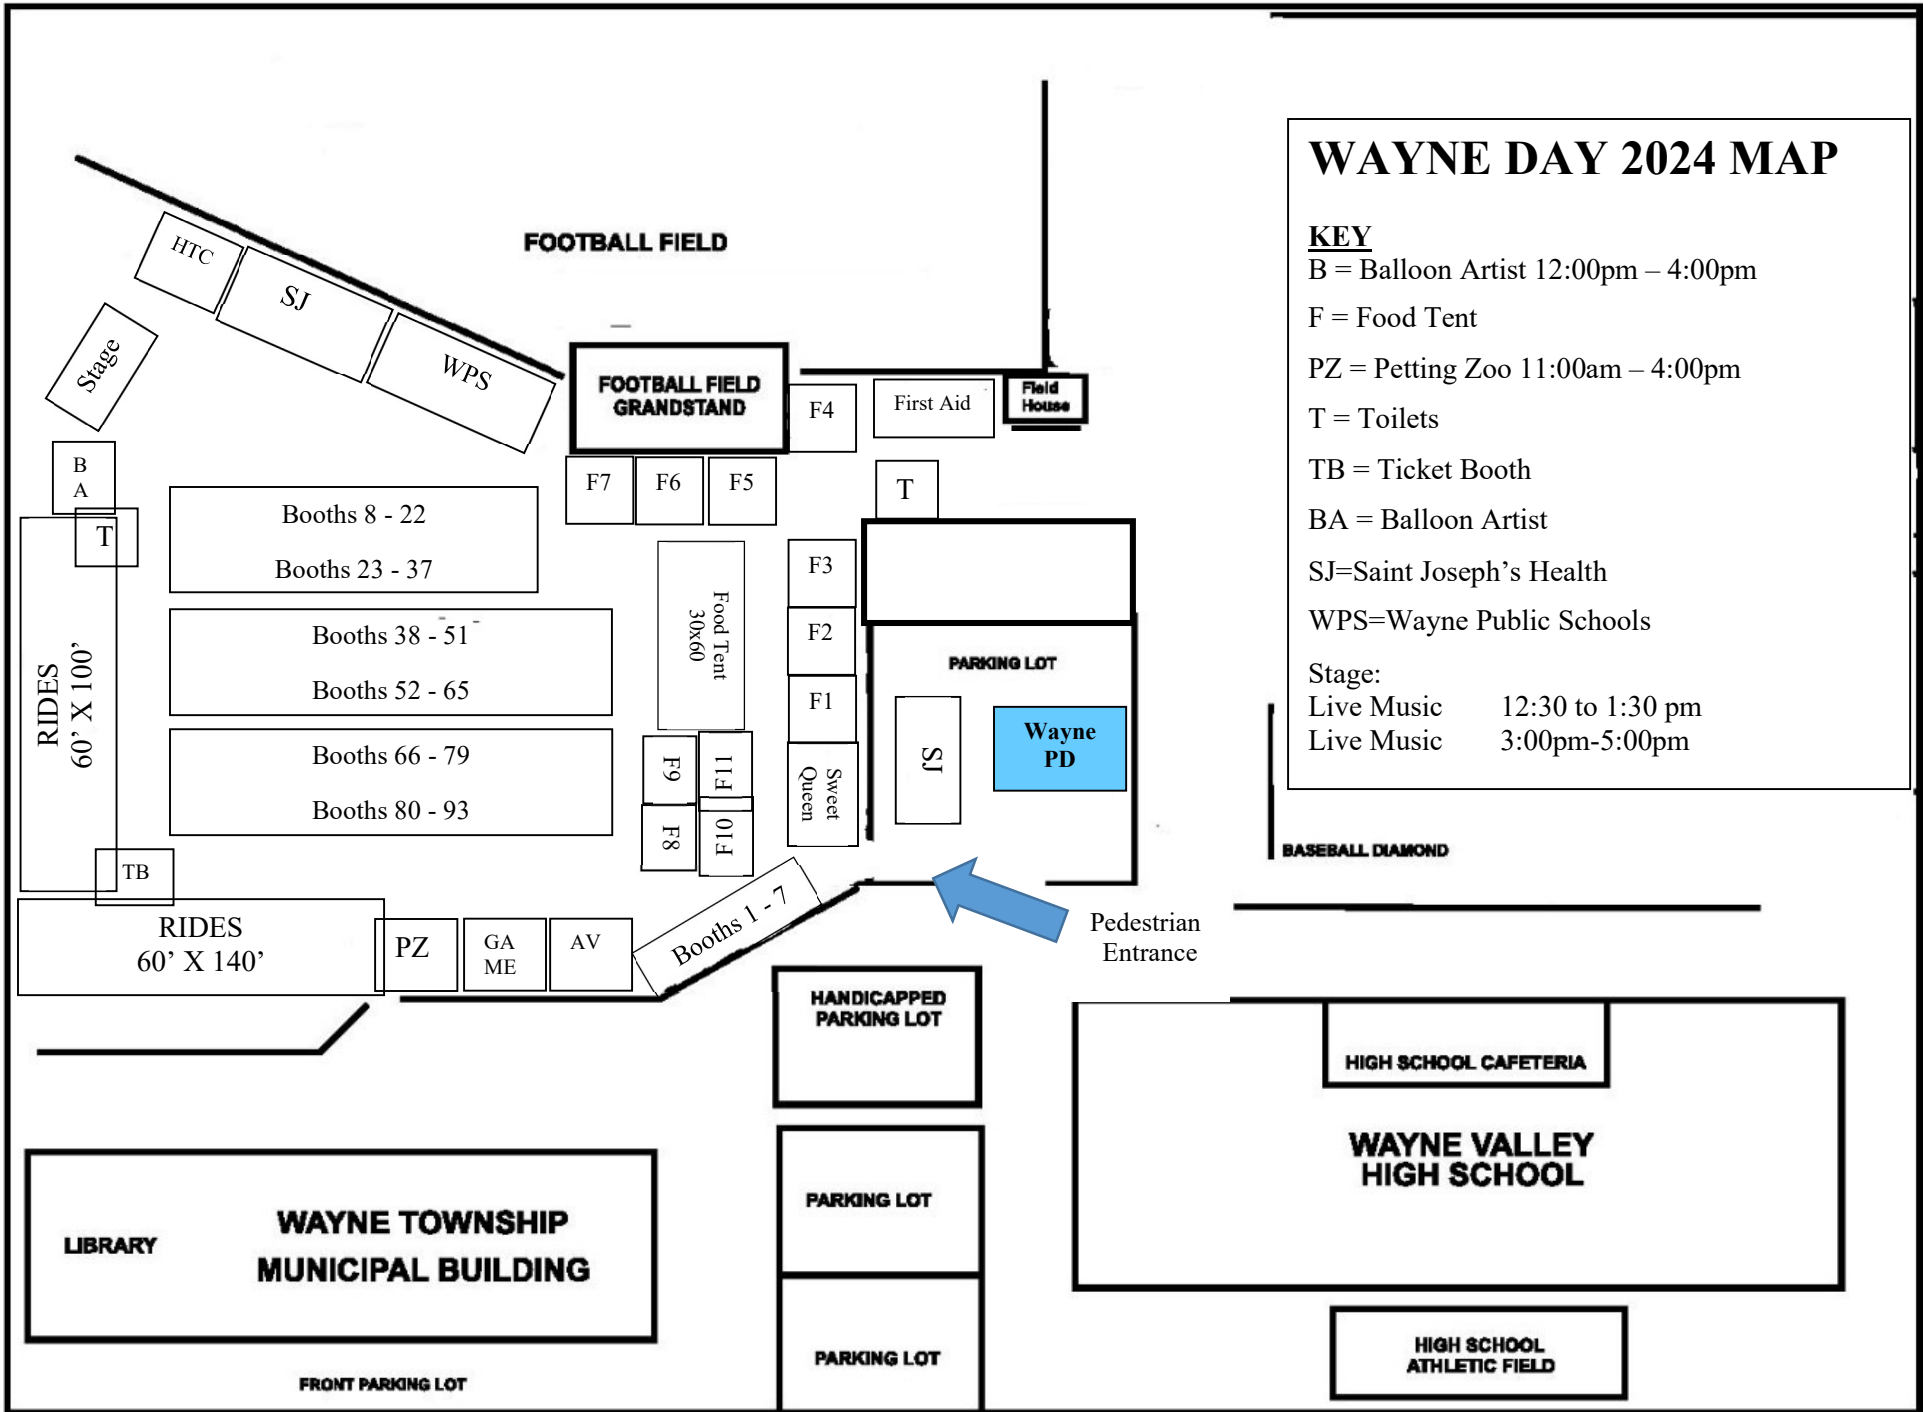

<u>Booth Number</u>	<u>Vendor Name</u>
80	William Paterson University
81	Shomrei Torah
82	Tiger Schulmann’s Martial Arts
83	Slate Medspa
84	Mathnasium
85	Jdroids Robotics
86	Staples
87	St. Michael’s Episcopal Church
88	Inspiration Dance Academy
89	Wayne Dental Arts
90	Boy Scout Troop 101, Wayne
91	Keller Williams Prosperity
92	Wayne Planning Board
93	Wayne Public Library
SJ	St. Joseph’s Health Care
AV	Avalon Rehabilitation
WPS	Wayne Public Schools
BA	Balloon Artist
<u>Food Court</u>	
F1	R&H Catering
F2	Jersey Johnny’s
F3	Russo Bros. Zeppole’s
F4	This is Inn (Pizza)
F5	Jimmy Crack Corn / Lemonade
F6	Catlike Reflexes
F7	Pretzel Factory
F8	Empanada Times
F9	Wicked Waffle Stick
F10	Outback Steak House
F11	Cousins Maine Lobster
SQ	Sweet Queen Ice Cream
HTC	Hometown Creamery

**S-
L-
I-
V-
E
D-
R-
I-
V-
E**

WAYNE DAY 2024 MAP

KEY

- B = Balloon Artist 12:00pm – 4:00pm
 - F = Food Tent
 - PZ = Petting Zoo 11:00am – 4:00pm
 - T = Toilets
 - TB = Ticket Booth
 - BA = Balloon Artist
 - SJ = Saint Joseph's Health
 - WPS = Wayne Public Schools
- Stage:
Live Music 12:30 to 1:30 pm
Live Music 3:00pm-5:00pm