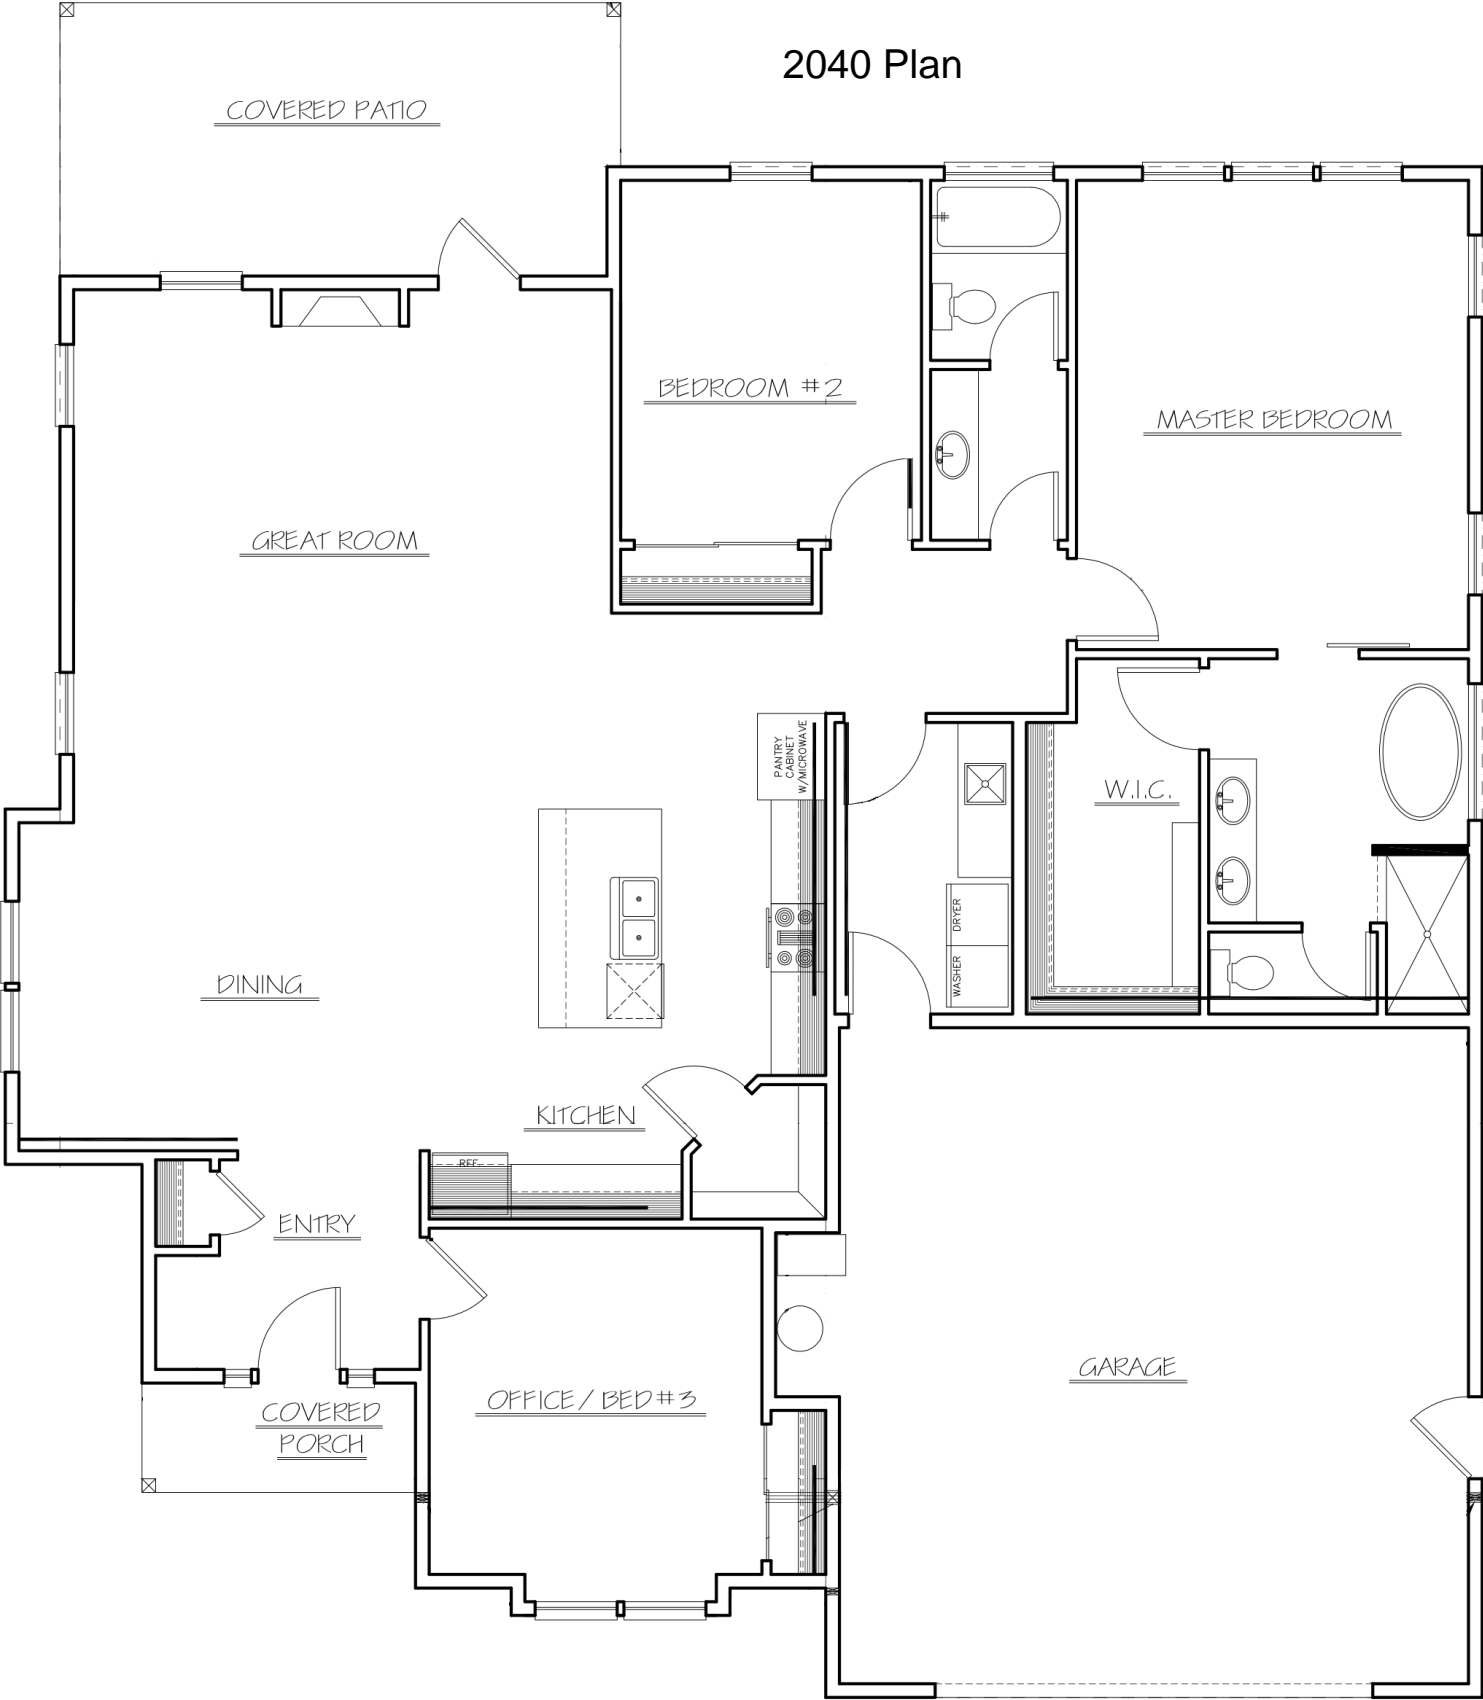

2040 Plan

MAIN FLOOR PLAN

MAIN FLOOR	2040 SQ. FT.
GARAGE	592 SQ. FT.