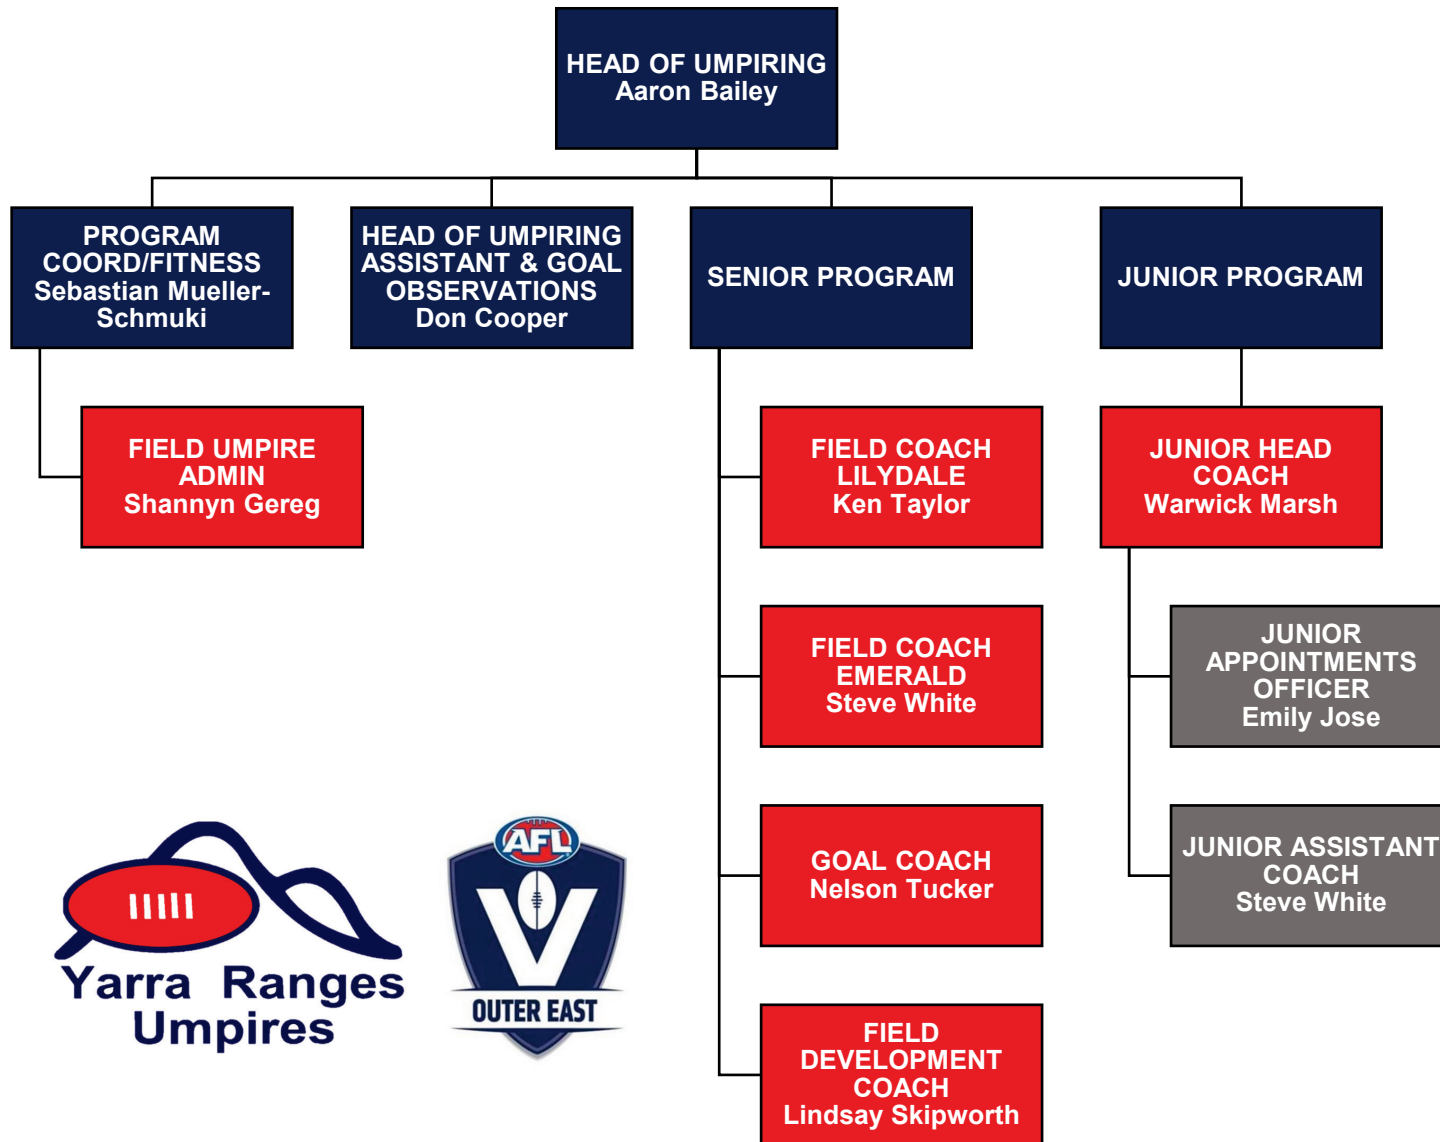

# 2021 Coaching Structure

COACHING CONTACT DETAILS		
Name	Role	Contact
Aaron Bailey	Head of Umpiring	0408 997 005
Sebastian Mueller-Schmuki	Fitness/Admin	0437 130 160
Ken Taylor	Field Umpire Coach - Lilydale	0419 843 735
Steve White	Field Umpire Coach – Emerald	0439 800 076
Lindsay Skipworth	Field Development Coach	0428 393 138
Nelson Tucker	Goal Umpire Coach	0400 653 903
Warwick Marsh	Junior Coach	0407 091 761
Steve White	Assistant Junior Coach	0439 800 076
Shannyn Gereg	Field Umpire Admin	0417 350 312
Emily Jose	Junior Appointments Officer	0466 977 465
Don Cooper	Head of Umpiring Assistant/Goal Ump Obs	0407 818 459