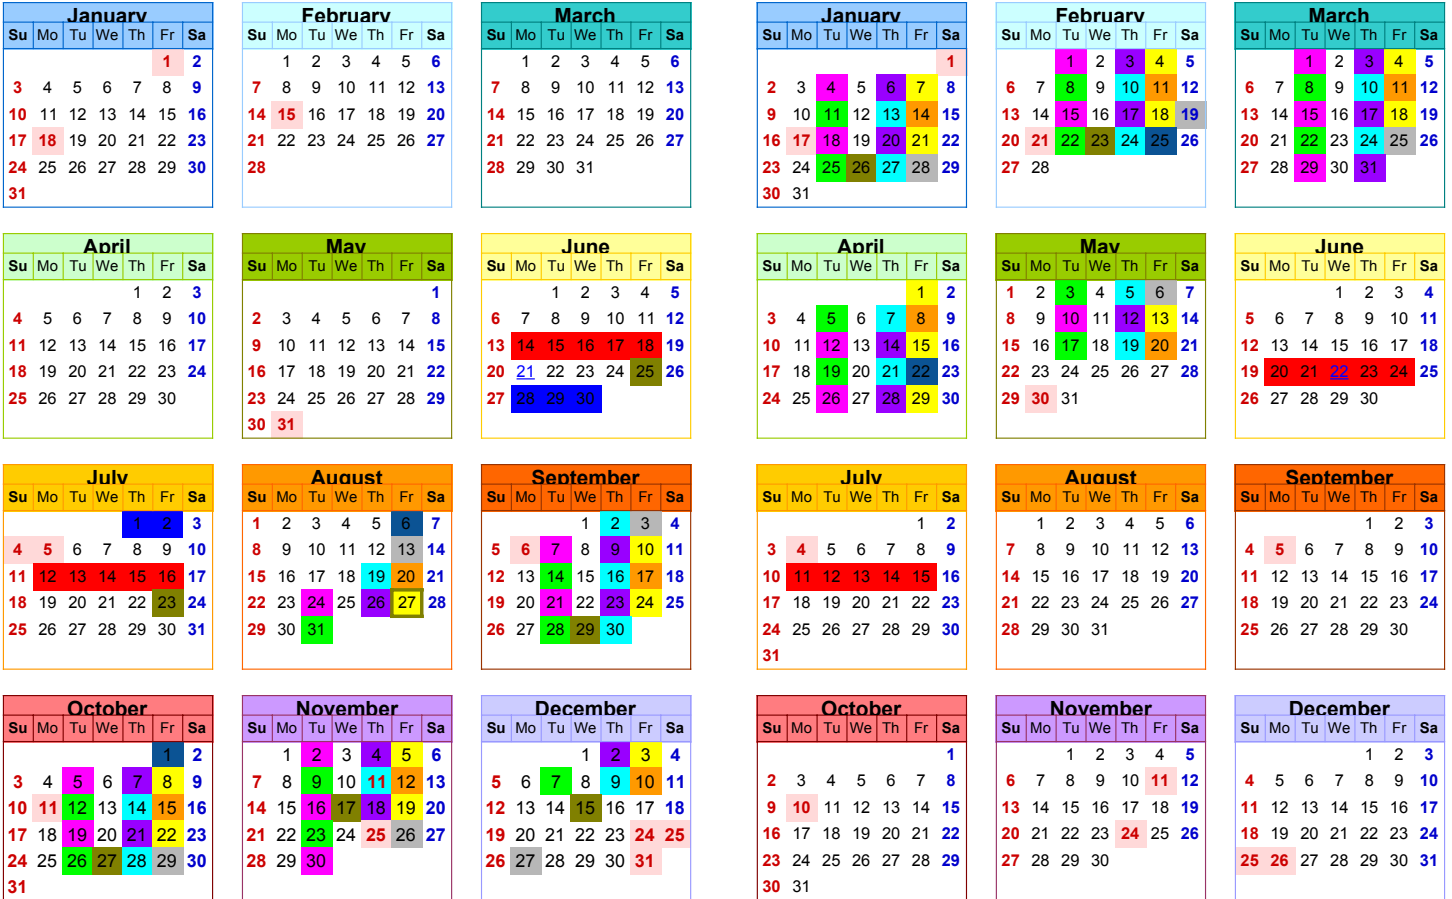

### Federal Holidays 2021

Jan 1	New Year's Day	Jul 4	Independence Day	Nov 11	Veterans Day
Jan 18	Martin Luther King Day	Jul 5	Independence Day (obs.)	Nov 25	Thanksgiving Day
Feb 15	Presidents' Day	Sep 6	Labor Day	Dec 24	Christmas Day (obs.)
May 31	Memorial Day	Oct 11	Columbus Day	Dec 25	Christmas Day
				Dec 31	New Year's Day (obs.)

### SEMESTER / YEARLY PROGRAMS

- ECO Pathfinders Tues 10:00 am-12:30 pm
- ECO Trailblazers Thur 10:00 am-12:30 pm
- ECO Adventurers Thurs 10:00 am-2:00 pm
- ECO Explorers Tues 10:00 am-2:00 pm
- Teen Naturalists Fri 4:00 pm-6:00 pm