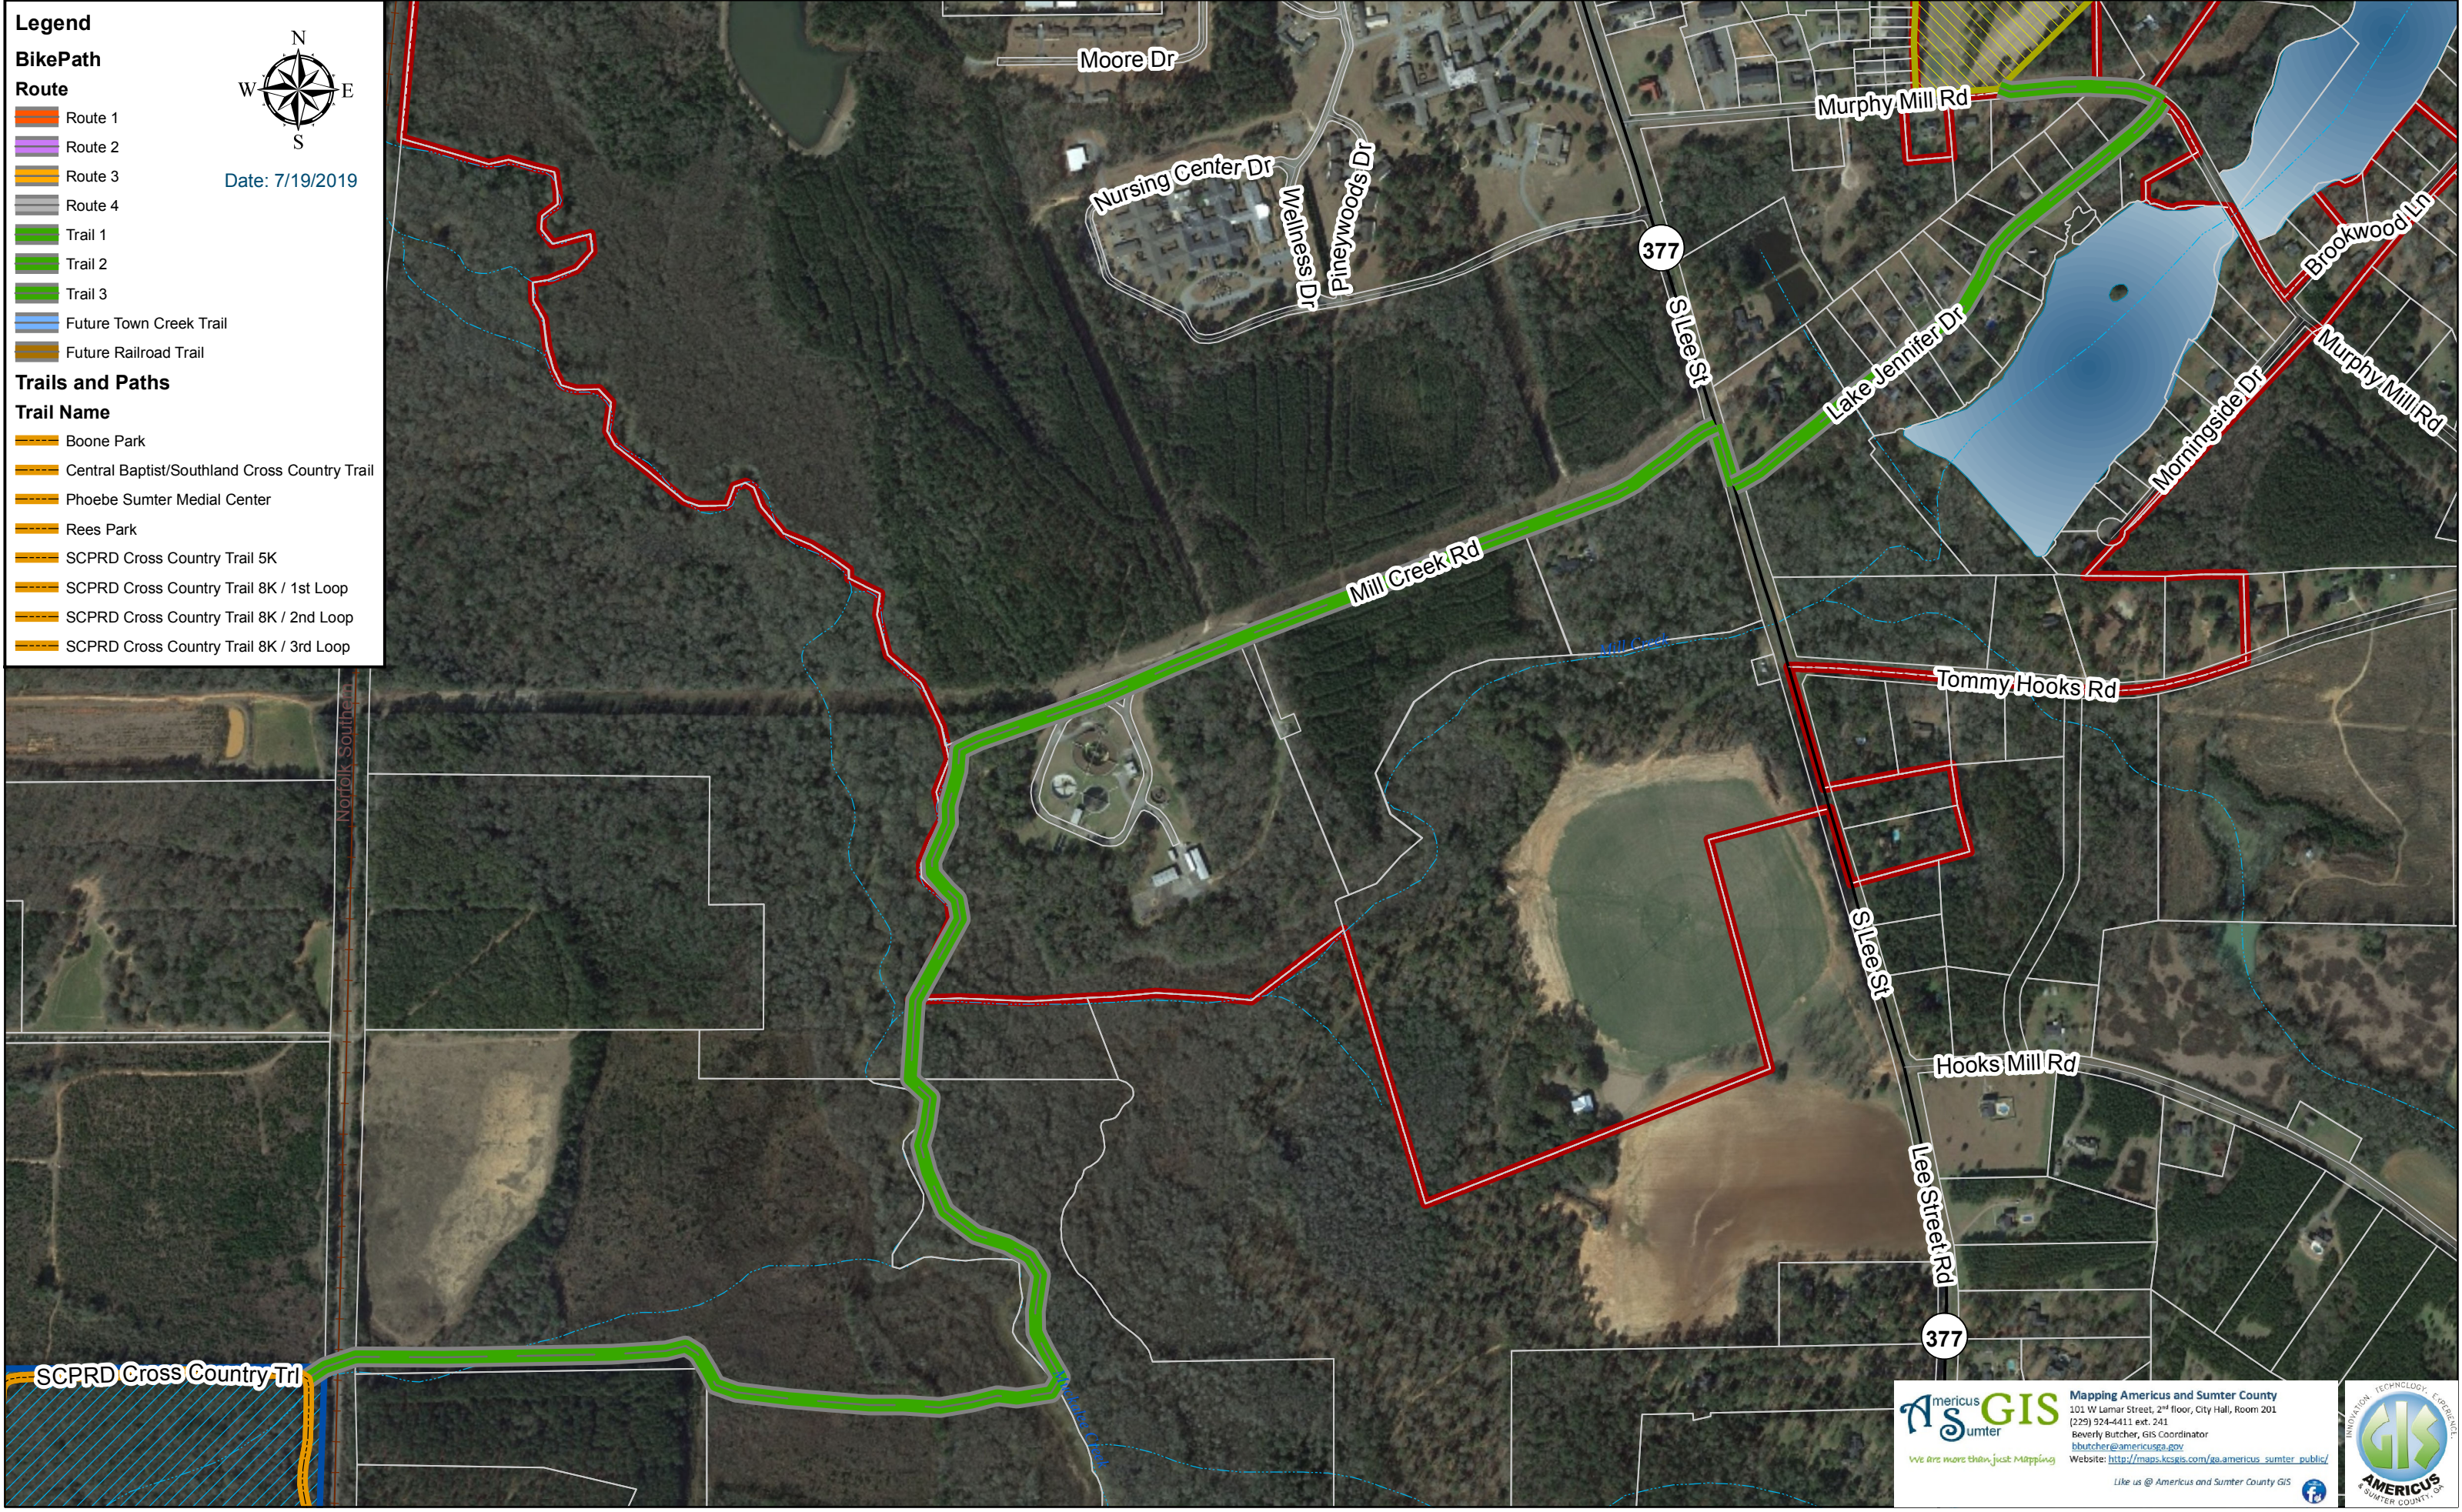

Proposed Bike Trails Project 1

Legend

BikePath

Route

- Route 1
- Route 2
- Route 3
- Route 4
- Trail 1
- Trail 2
- Trail 3
- Future Town Creek Trail
- Future Railroad Trail

Trails and Paths

Trail Name

- Boone Park
- Central Baptist/Southland Cross Country Trail
- Phoebe Sumter Medial Center
- Rees Park
- SCPRD Cross Country Trail 5K
- SCPRD Cross Country Trail 8K / 1st Loop
- SCPRD Cross Country Trail 8K / 2nd Loop
- SCPRD Cross Country Trail 8K / 3rd Loop

Date: 7/19/2019

Americus GIS
Sumter

Mapping Americus and Sumter County
101 W Lamar Street, 2nd floor, City Hall, Room 201
(229) 324-4411 ext. 241
Beverly Butcher, GIS Coordinator
bbutcher@americusga.gov
Website: <http://maps.kcsGIS.com/ga/ericus_sumter_public/>

We are more than just Mapping

Like us @ Americus and Sumter County GIS