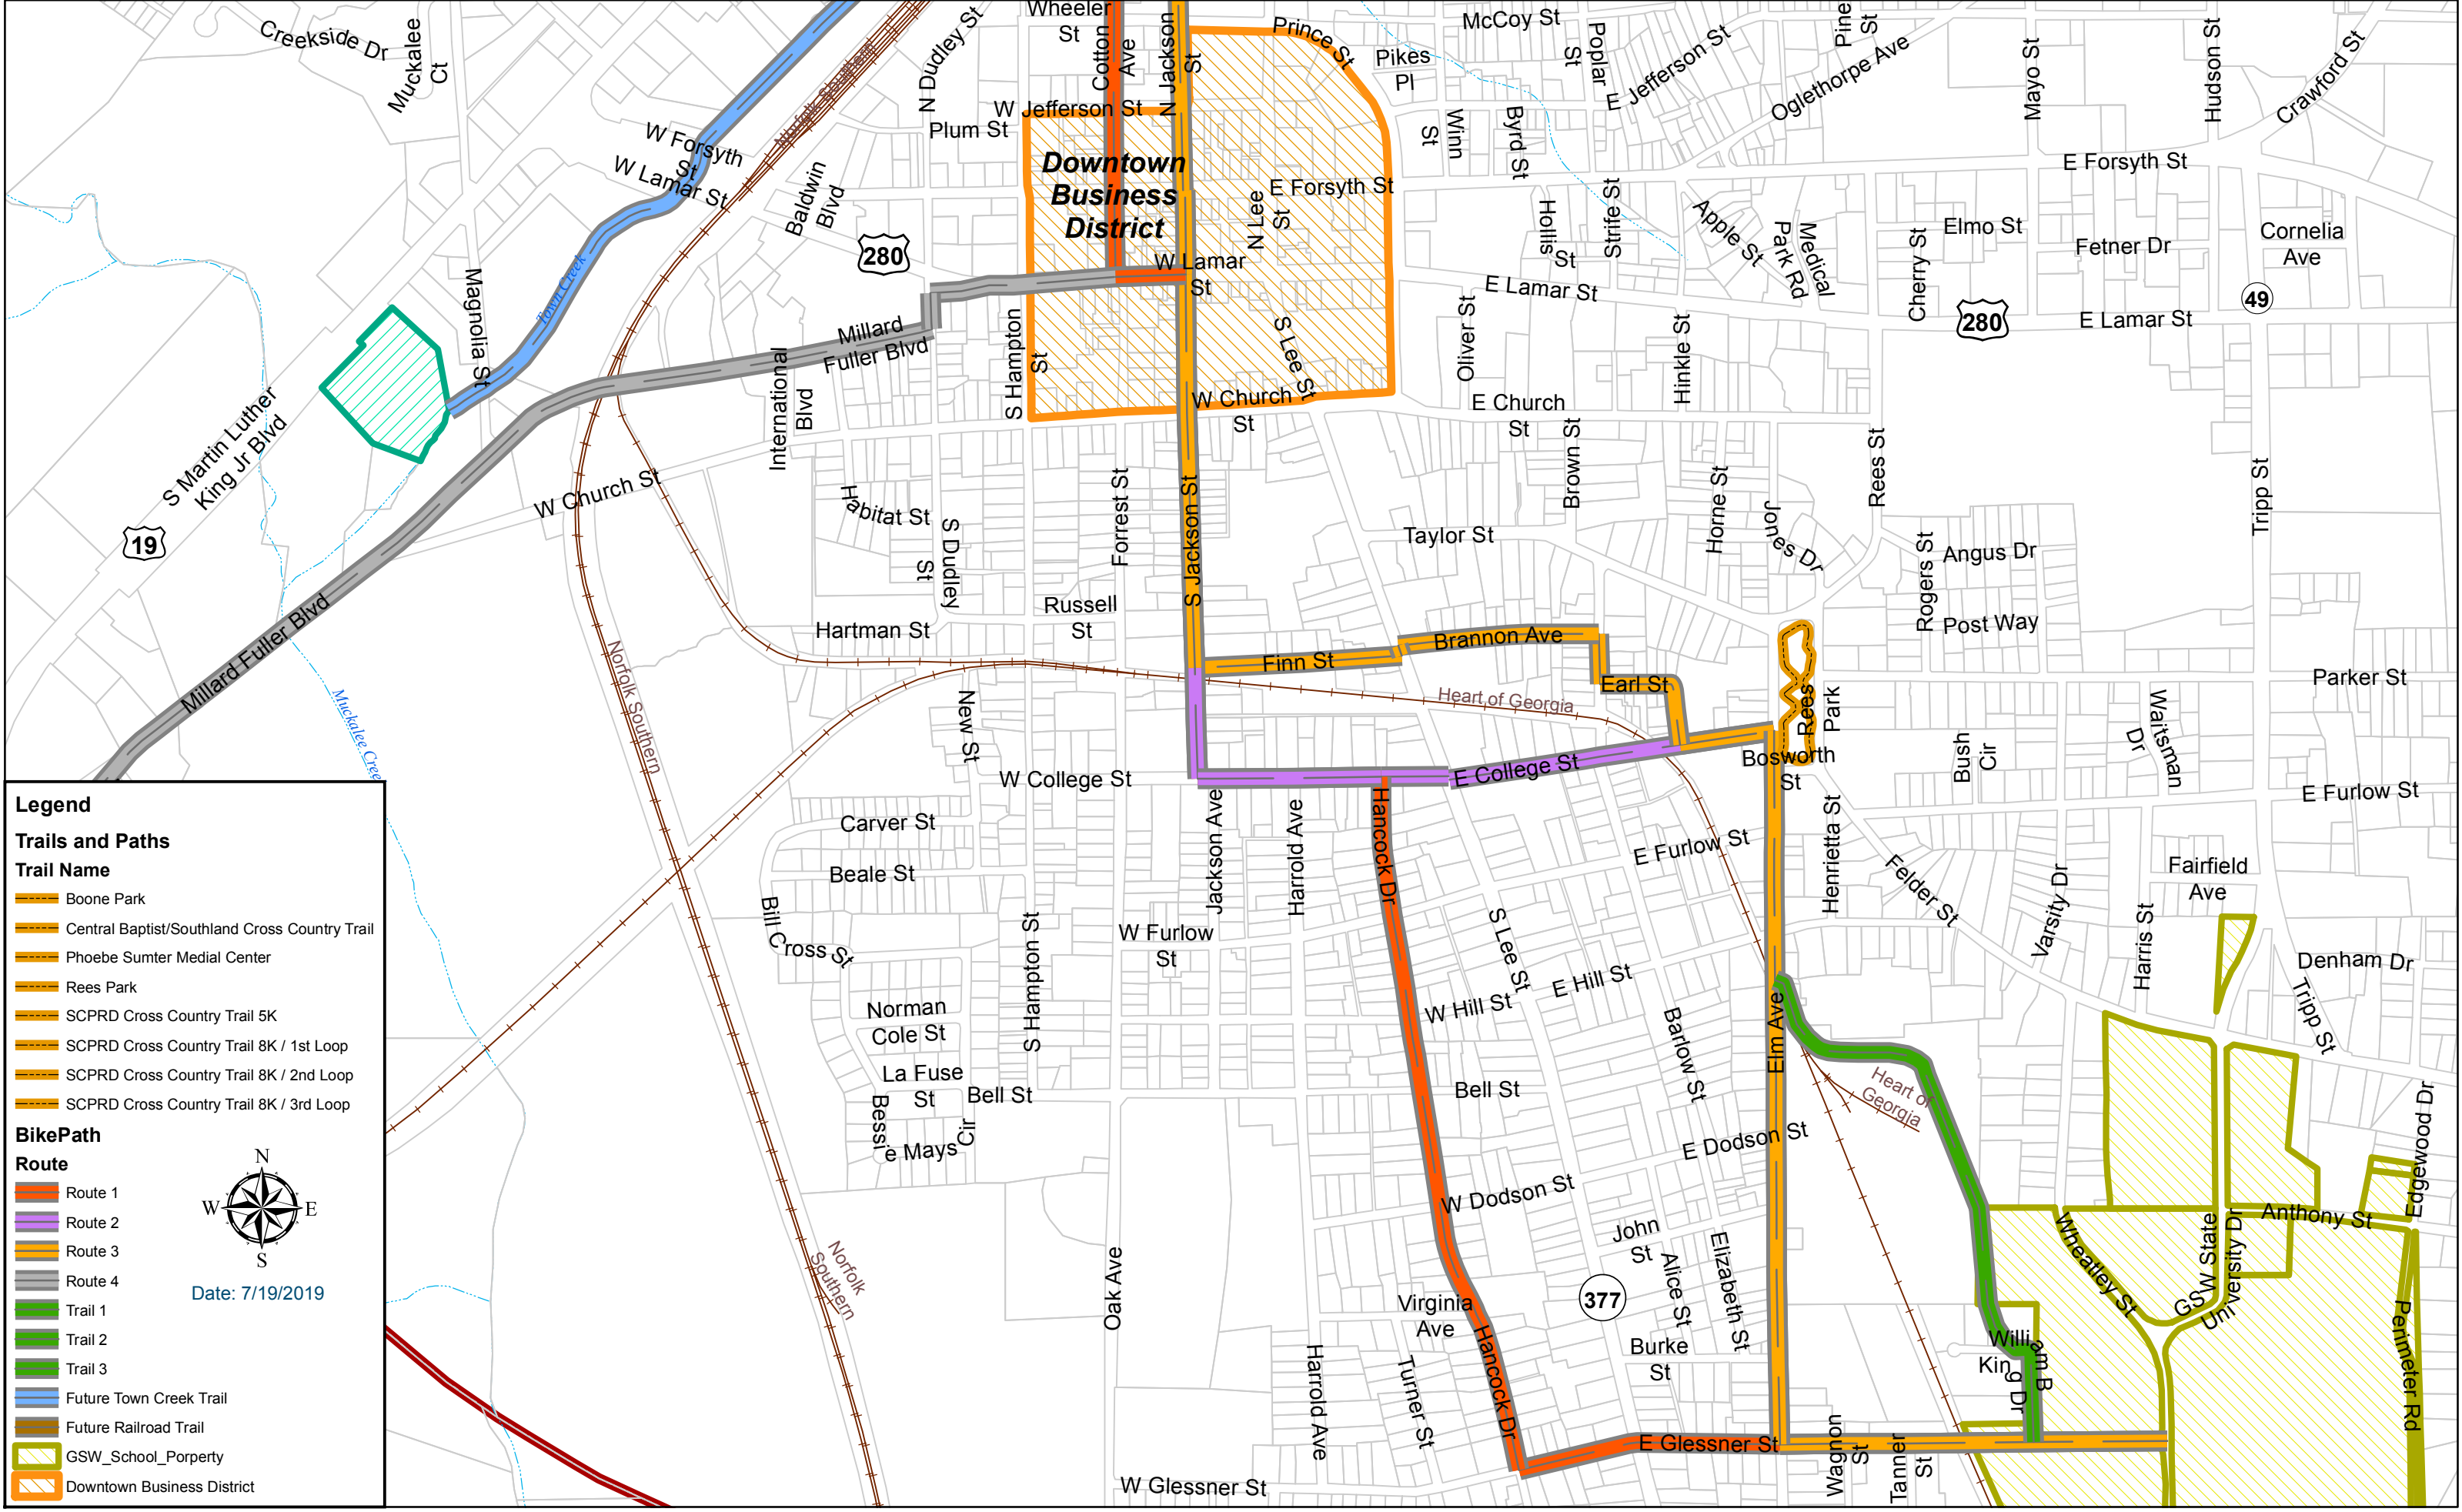

Proposed Bike Trails Project 2

Legend

Trails and Paths

Trail Name

- Boone Park
- Central Baptist/Southland Cross Country Trail
- Phoebe Sumter Medial Center
- Rees Park
- SCPRD Cross Country Trail 5K
- SCPRD Cross Country Trail 8K / 1st Loop
- SCPRD Cross Country Trail 8K / 2nd Loop
- SCPRD Cross Country Trail 8K / 3rd Loop

BikePath

Route

- Route 1
- Route 2
- Route 3
- Route 4
- Trail 1
- Trail 2
- Trail 3
- Future Town Creek Trail
- Future Railroad Trail
- GSW_School_Porperty
- Downtown Business District

Date: 7/19/2019