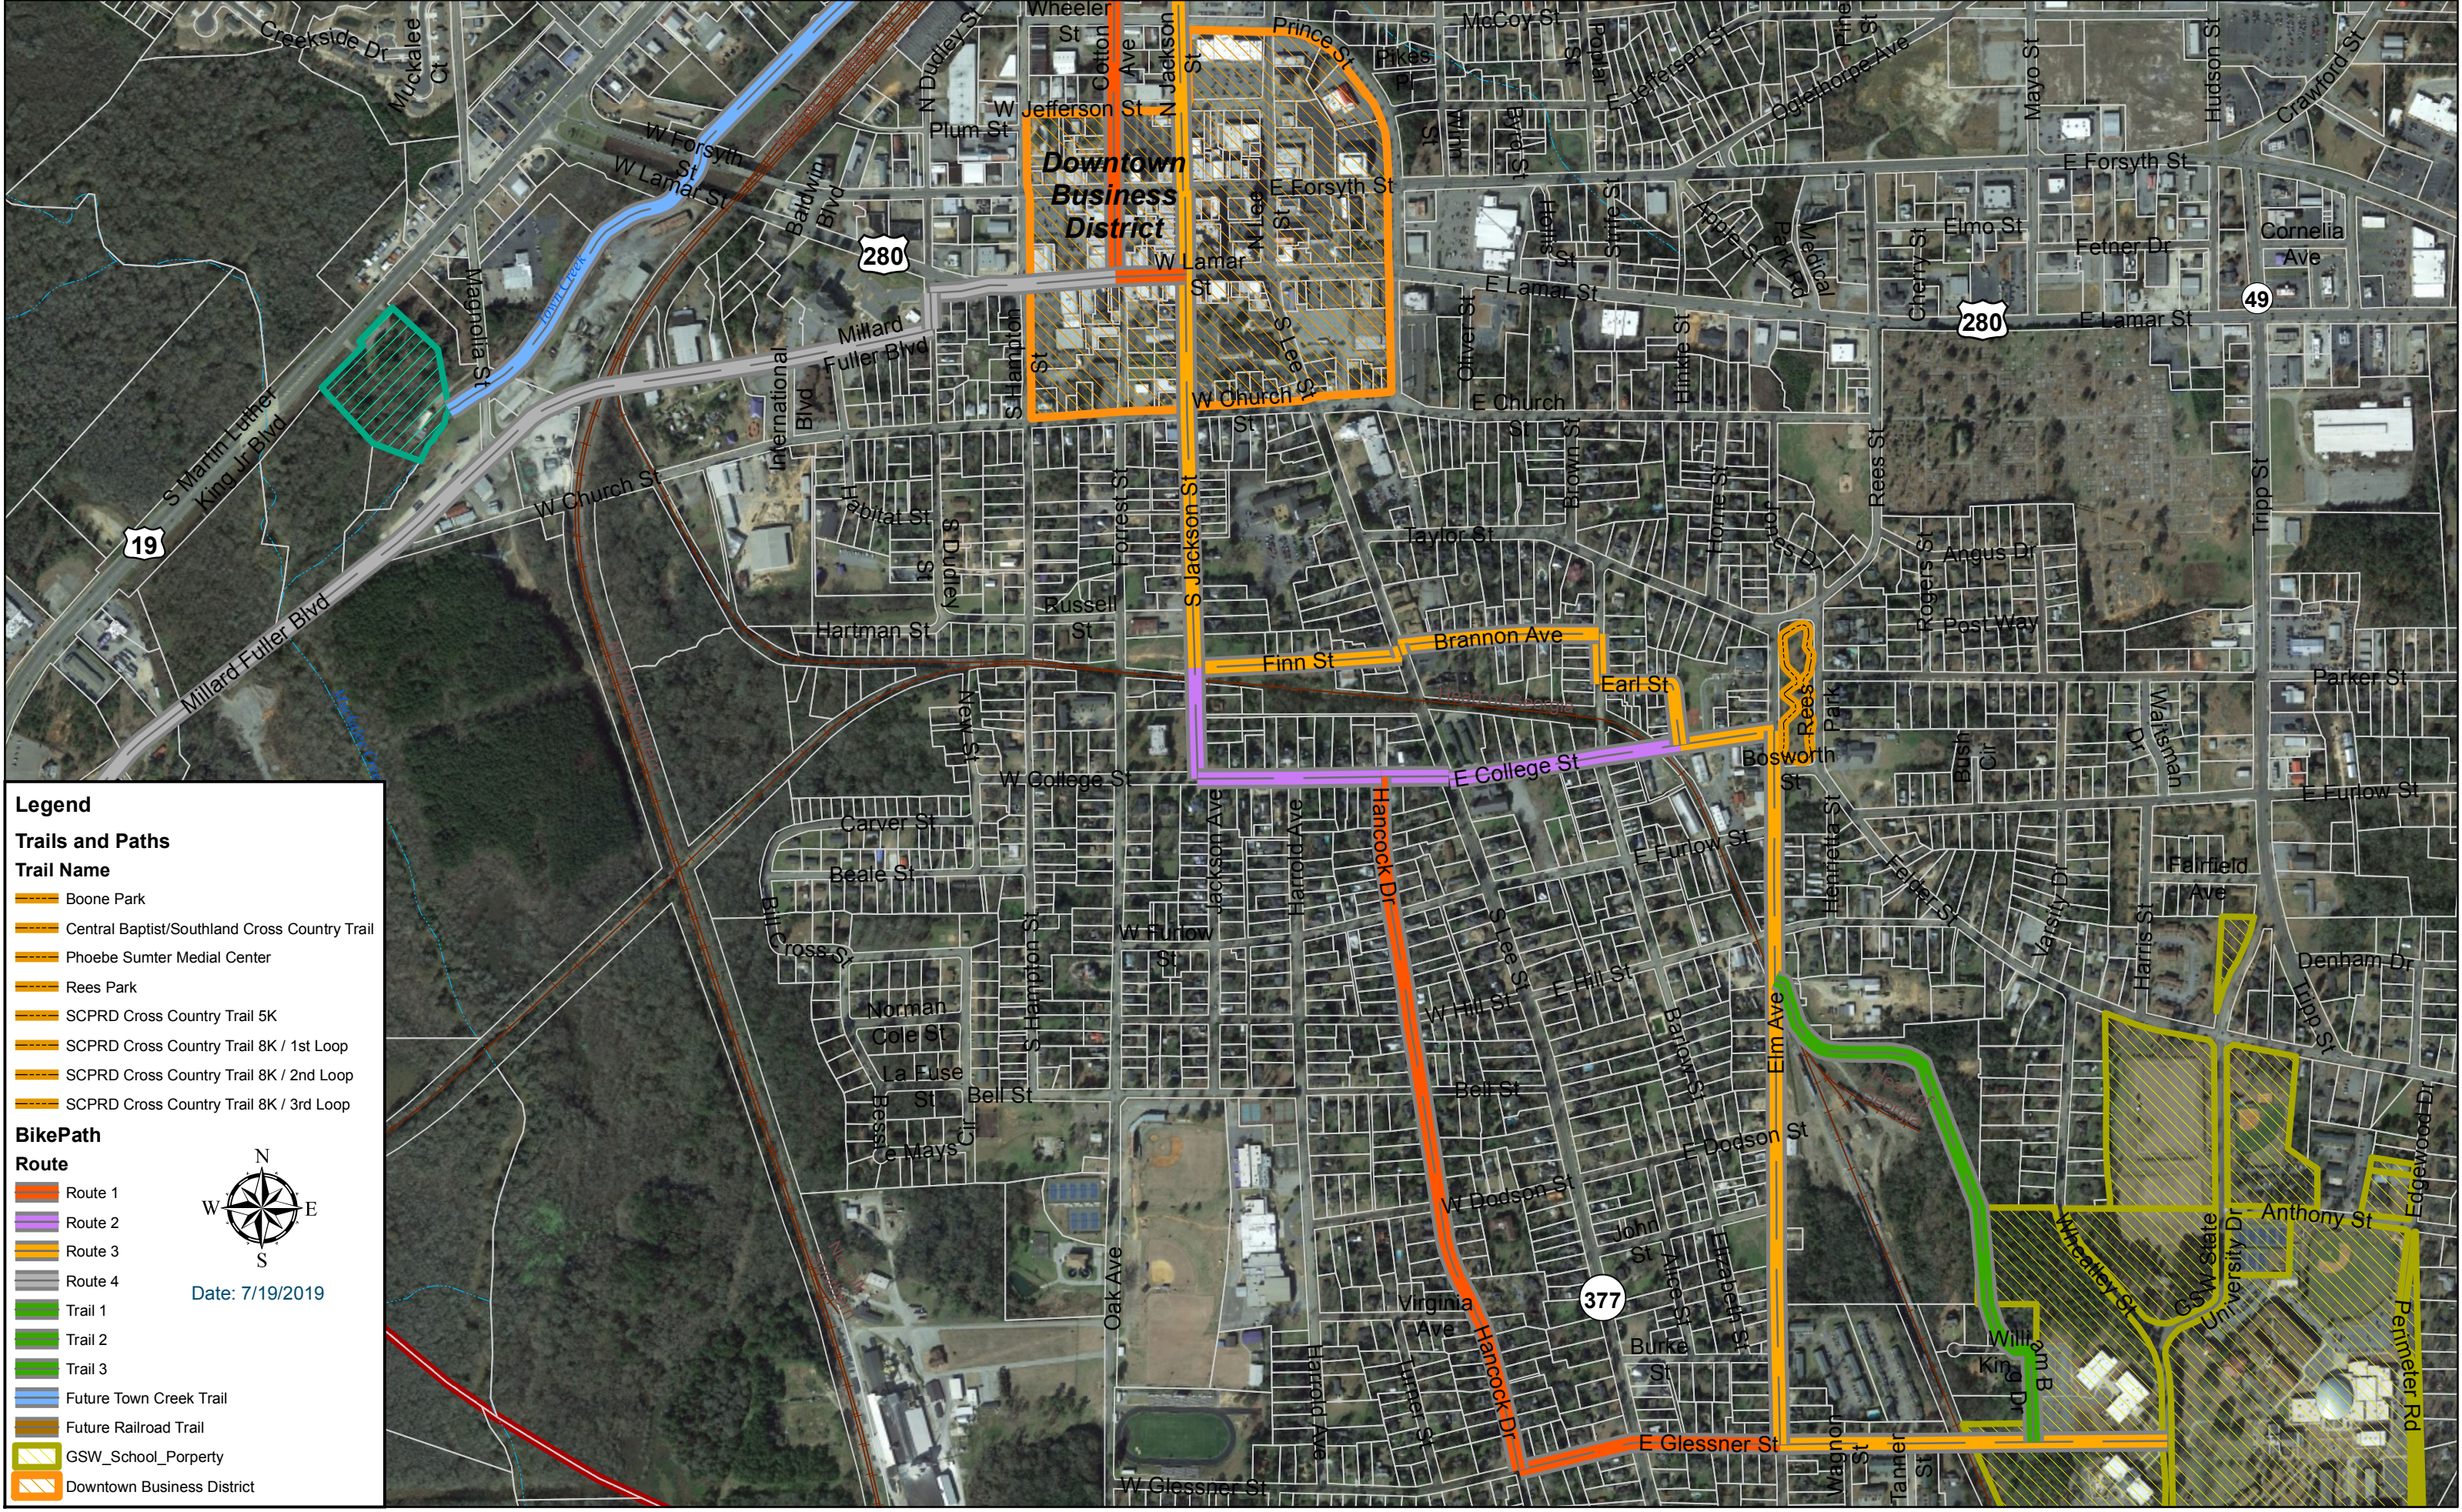

Proposed Bike Trails Project 2

Legend

Trails and Paths

Trail Name

- Boone Park
- Central Baptist/Southland Cross Country Trail
- Phoebe Sumter Medial Center
- Rees Park
- SCPRD Cross Country Trail 5K
- SCPRD Cross Country Trail 8K / 1st Loop
- SCPRD Cross Country Trail 8K / 2nd Loop
- SCPRD Cross Country Trail 8K / 3rd Loop

BikePath

Route

- Route 1
- Route 2
- Route 3
- Route 4

Trail

- Trail 1
- Trail 2
- Trail 3

Other Features

- Future Town Creek Trail
- Future Railroad Trail
- GSW_School_Property
- Downtown Business District